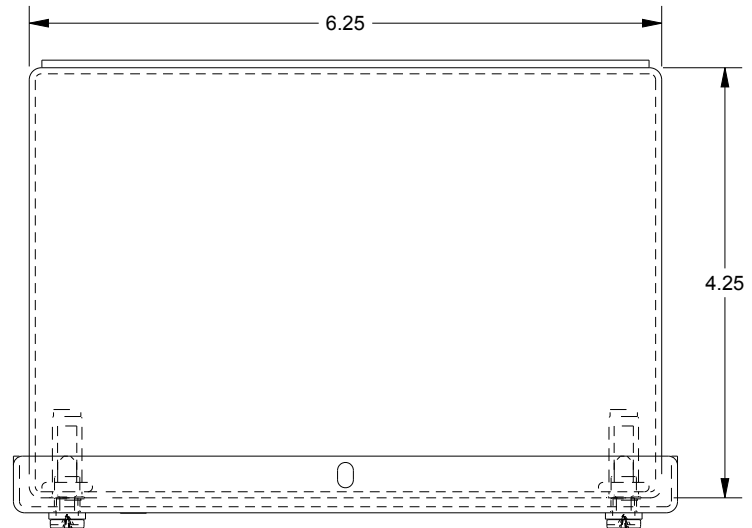

SAGINAW CONTROL & ENGINEERING SCE-9PBGX

TOP VIEW

BOTTOM VIEW

LEFT SIDE VIEW

FRONT VIEW

RIGHT SIDE VIEW

EXTERNAL REAR VIEW