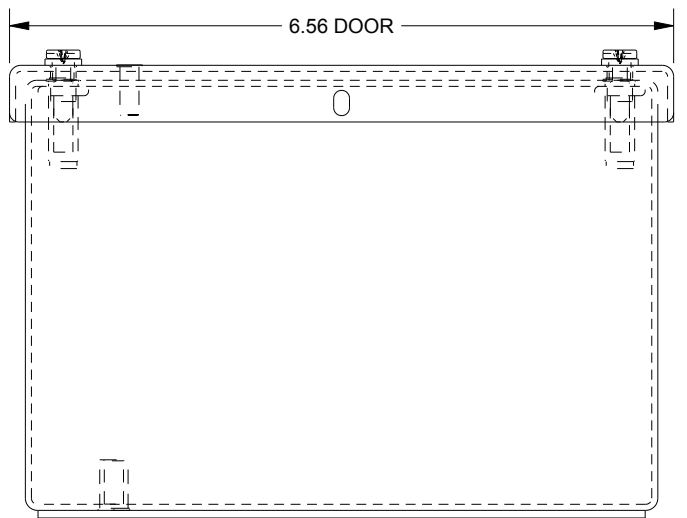

SAGINAW CONTROL & ENGINEERING SCE-9PBGX

TOP VIEW

BOTTOM VIEW

LEFT SIDE VIEW

FRONT VIEW

RIGHT SIDE VIEW

EXTERNAL REAR VIEW