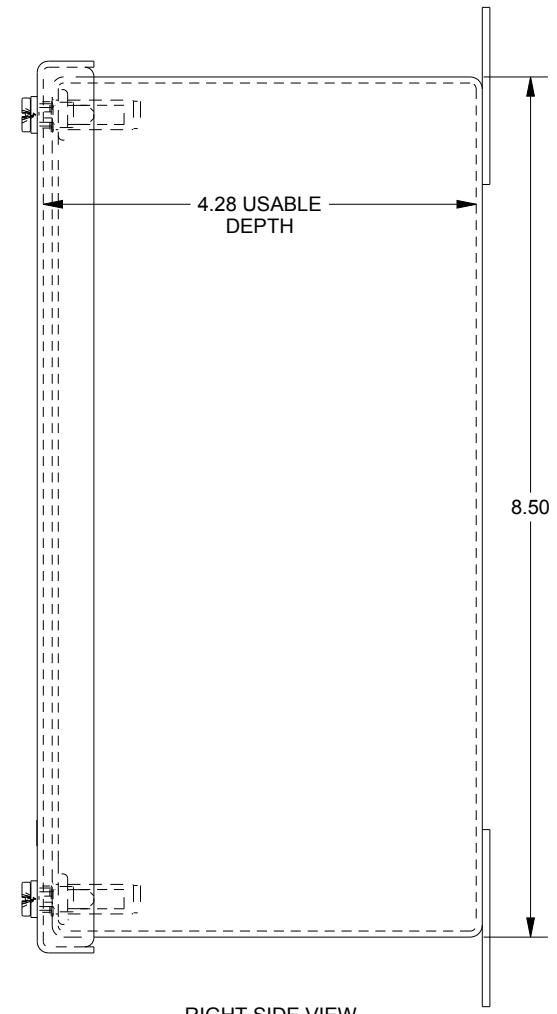

SAGINAW CONTROL & ENGINEERING SCE-9PBGX

TOP VIEW

BOTTOM VIEW

LEFT SIDE VIEW

FRONT VIEW

RIGHT SIDE VIEW

EXTERNAL REAR VIEW