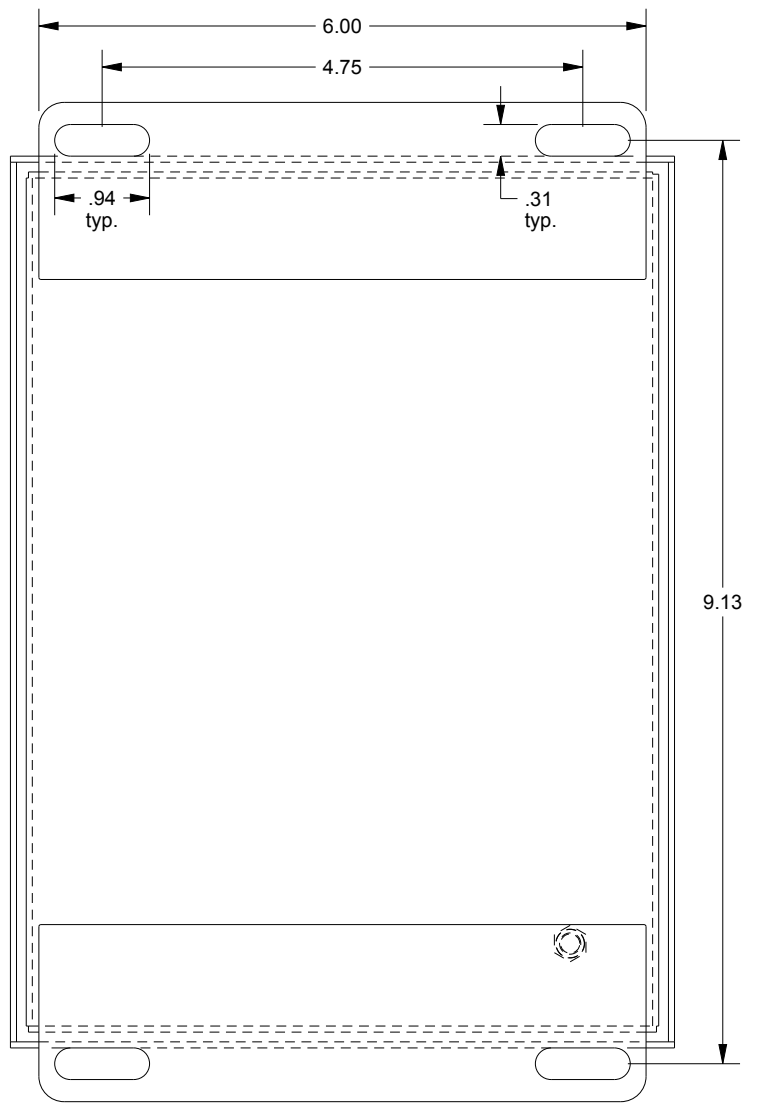

SAGINAW CONTROL & ENGINEERING SCE-9PBGX

TOP VIEW

BOTTOM VIEW

LEFT SIDE VIEW

FRONT VIEW

RIGHT SIDE VIEW

EXTERNAL REAR VIEW