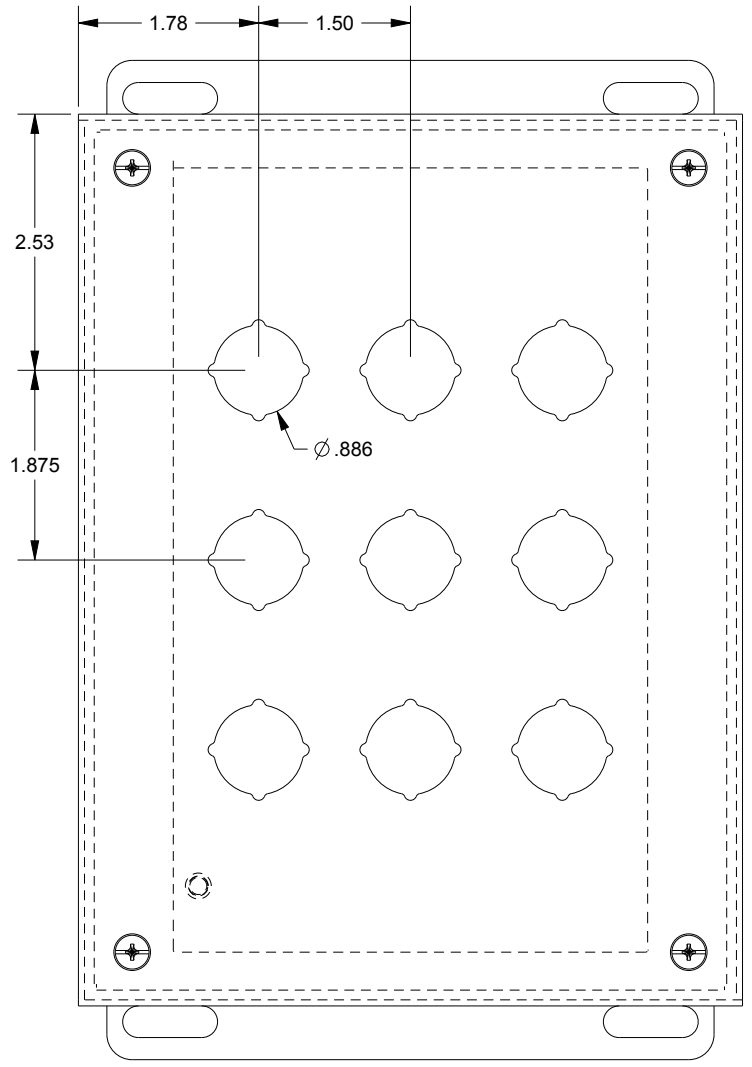

SAGINAW CONTROL & ENGINEERING SCE-9PBGX

TOP VIEW

BOTTOM VIEW

LEFT SIDE VIEW

FRONT VIEW

RIGHT SIDE VIEW

EXTERNAL REAR VIEW