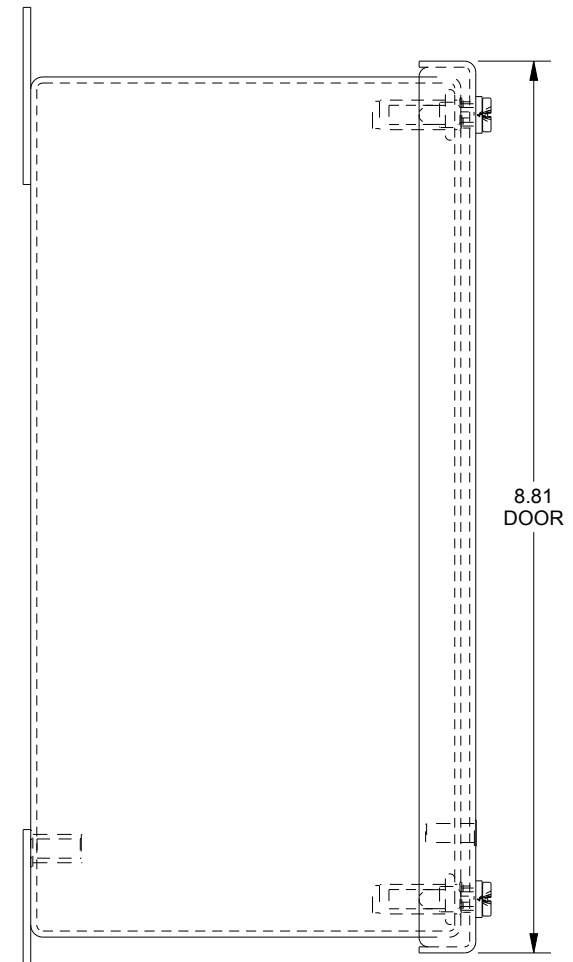

SAGINAW CONTROL & ENGINEERING SCE-9PBGX

TOP VIEW

BOTTOM VIEW

LEFT SIDE VIEW

FRONT VIEW

RIGHT SIDE VIEW

EXTERNAL REAR VIEW