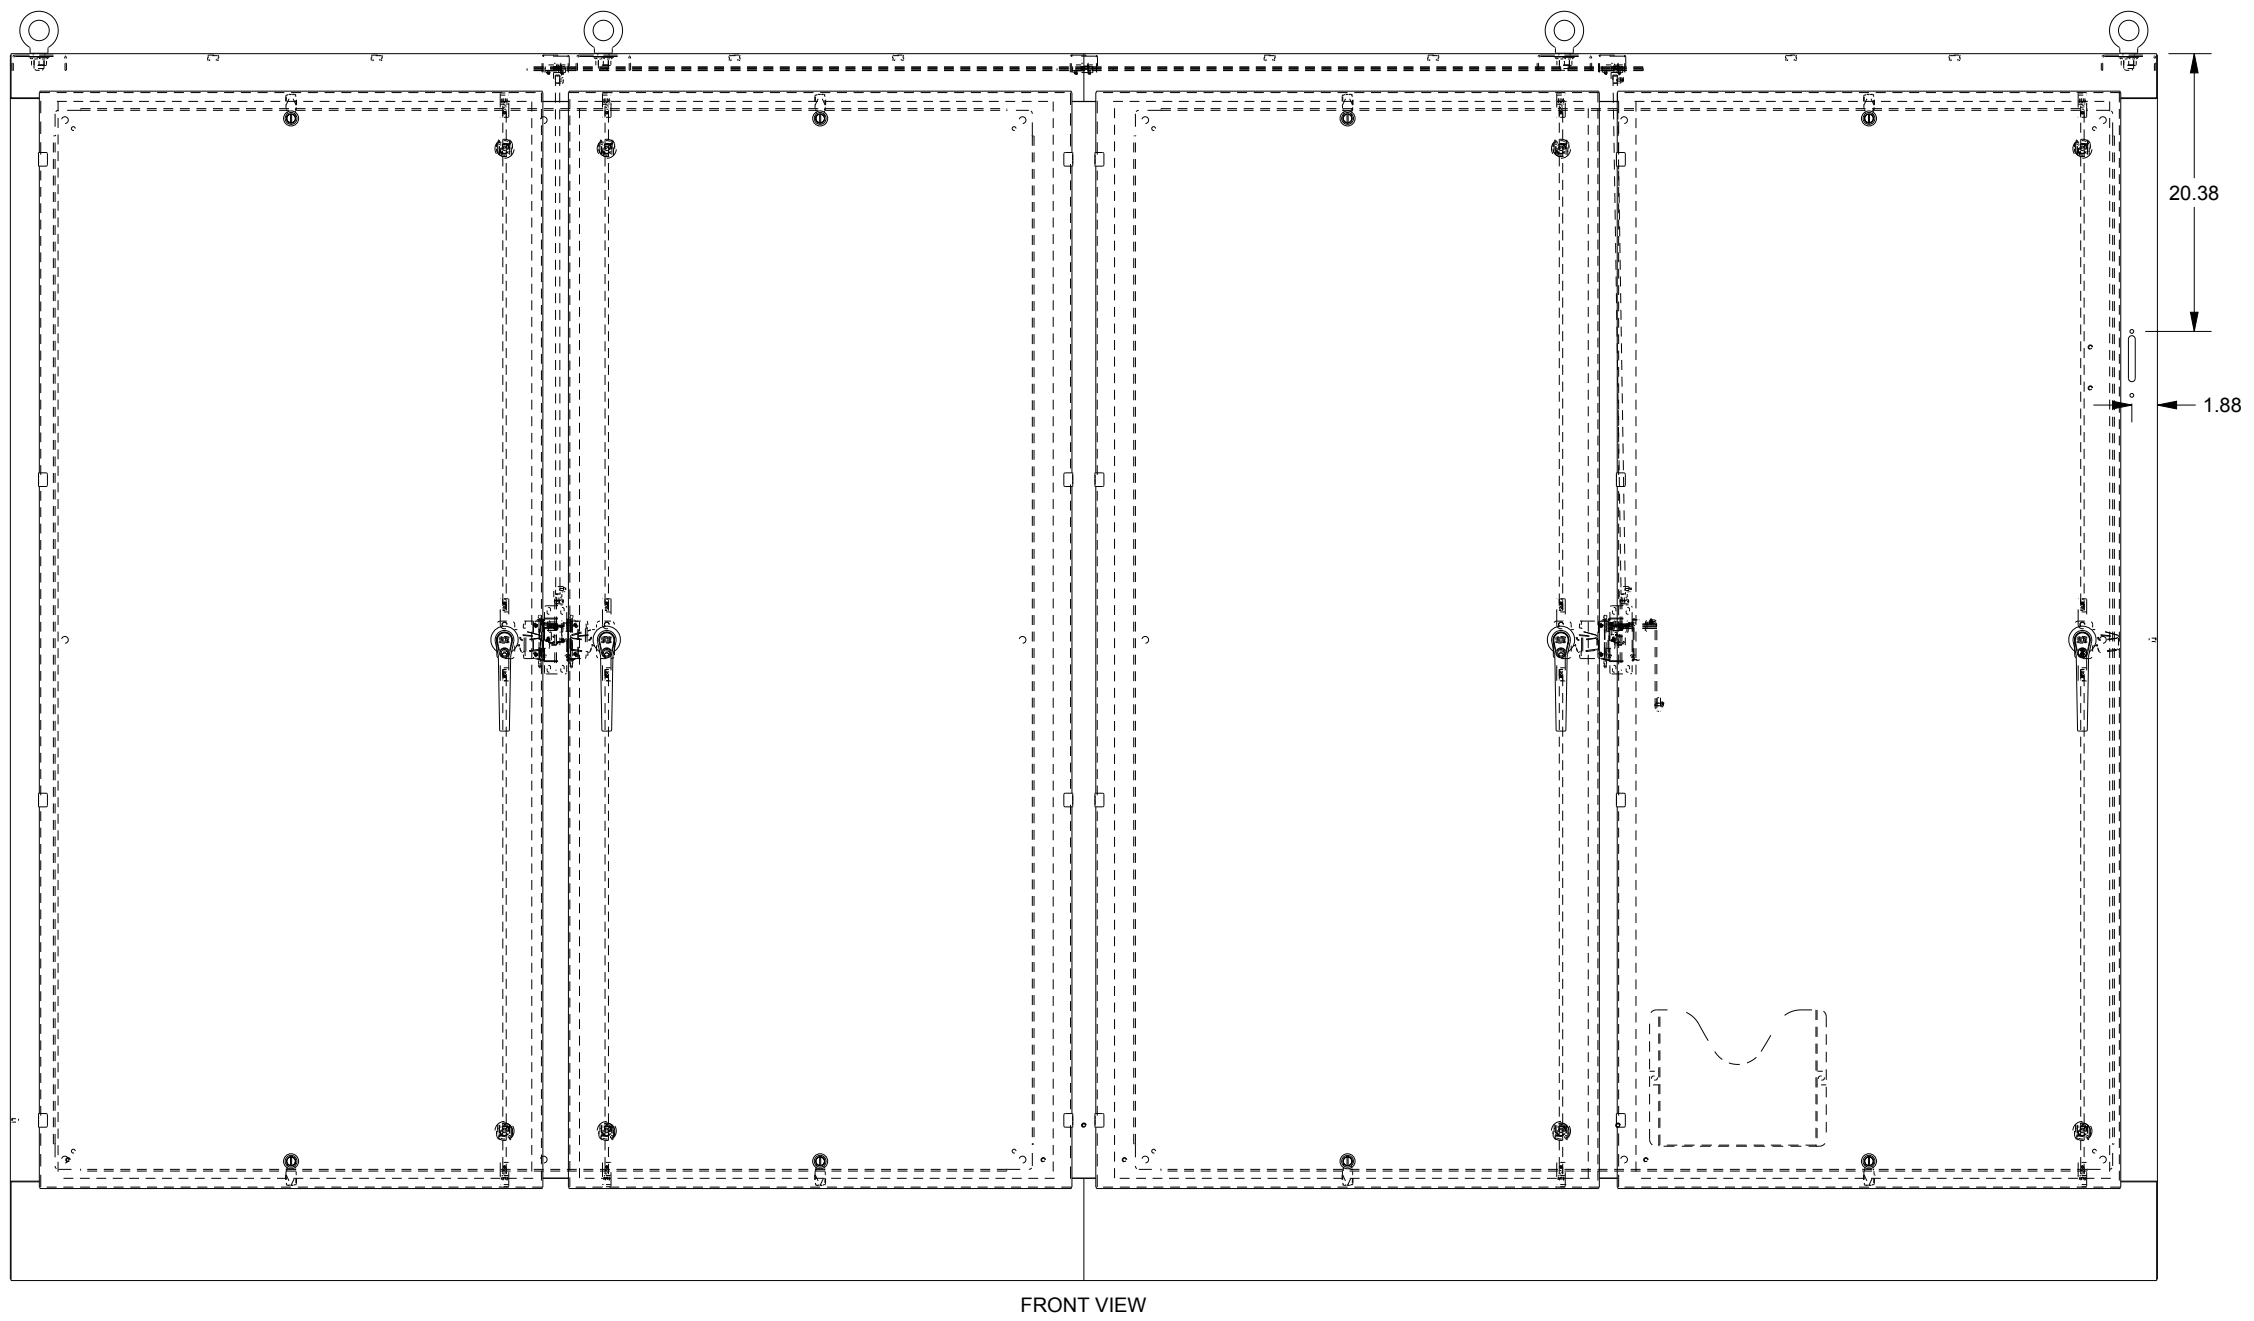

SAGINAW CONTROL & ENGINEERING

SCE-90XM4EW24SS Sheet 1 of 2

SAGINAW CONTROL & ENGINEERING

SCE-90XM4EW24SS Sheet 2 of 2