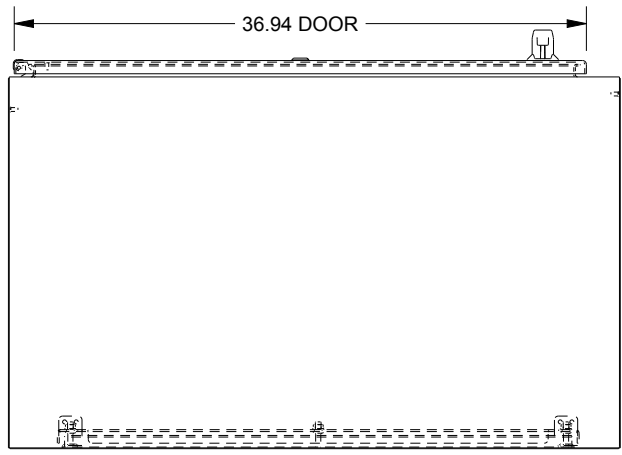

SAGINAW CONTROL & ENGINEERING

SCE-90XM4024SS

BOTTOM VIEW

TOP VIEW

LEFT SIDE VIEW

FRONT VIEW

RIGHT SIDE VIEW

EXTERNAL REAR VIEW