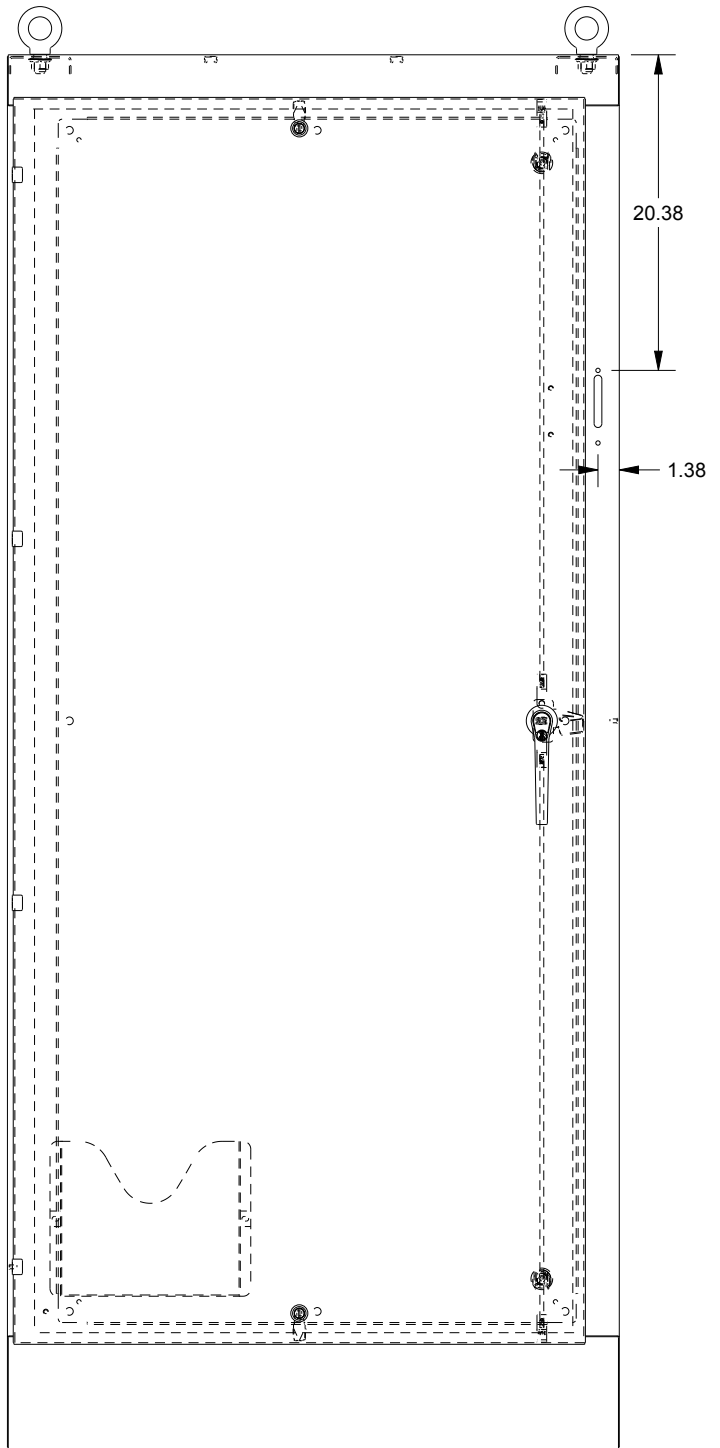

SAGINAW CONTROL & ENGINEERING

SCE-90XM4024SS

BOTTOM VIEW

TOP VIEW

LEFT SIDE VIEW

FRONT VIEW

RIGHT SIDE VIEW

EXTERNAL REAR VIEW