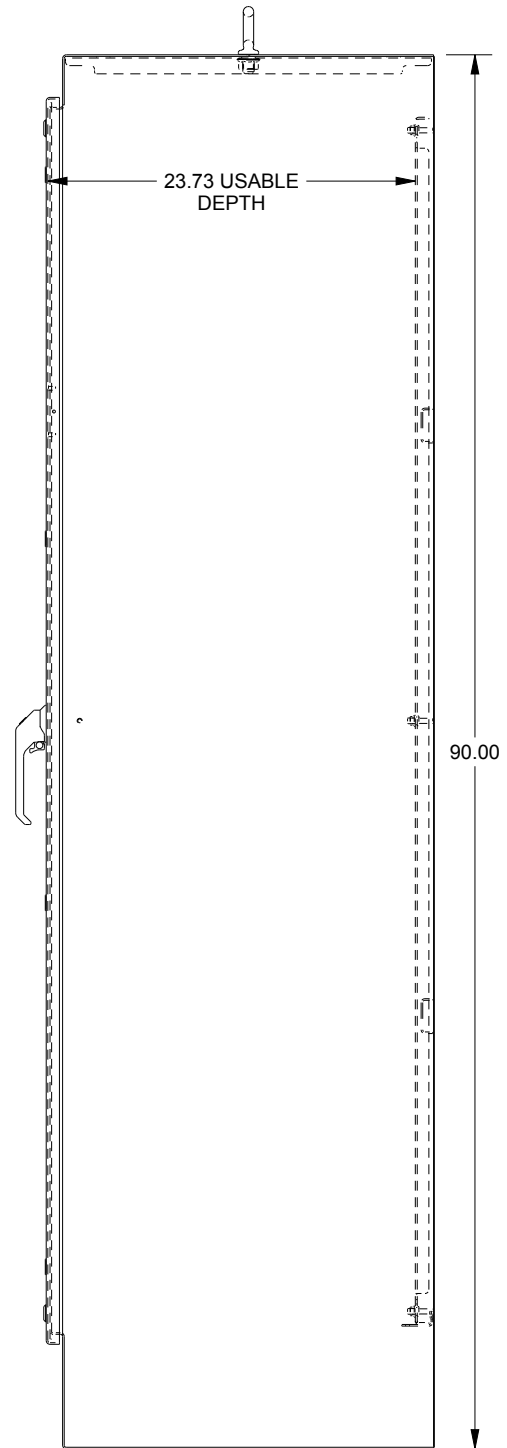

SAGINAW CONTROL & ENGINEERING

SCE-90XM4024SS

BOTTOM VIEW

TOP VIEW

LEFT SIDE VIEW

FRONT VIEW

RIGHT SIDE VIEW

EXTERNAL REAR VIEW