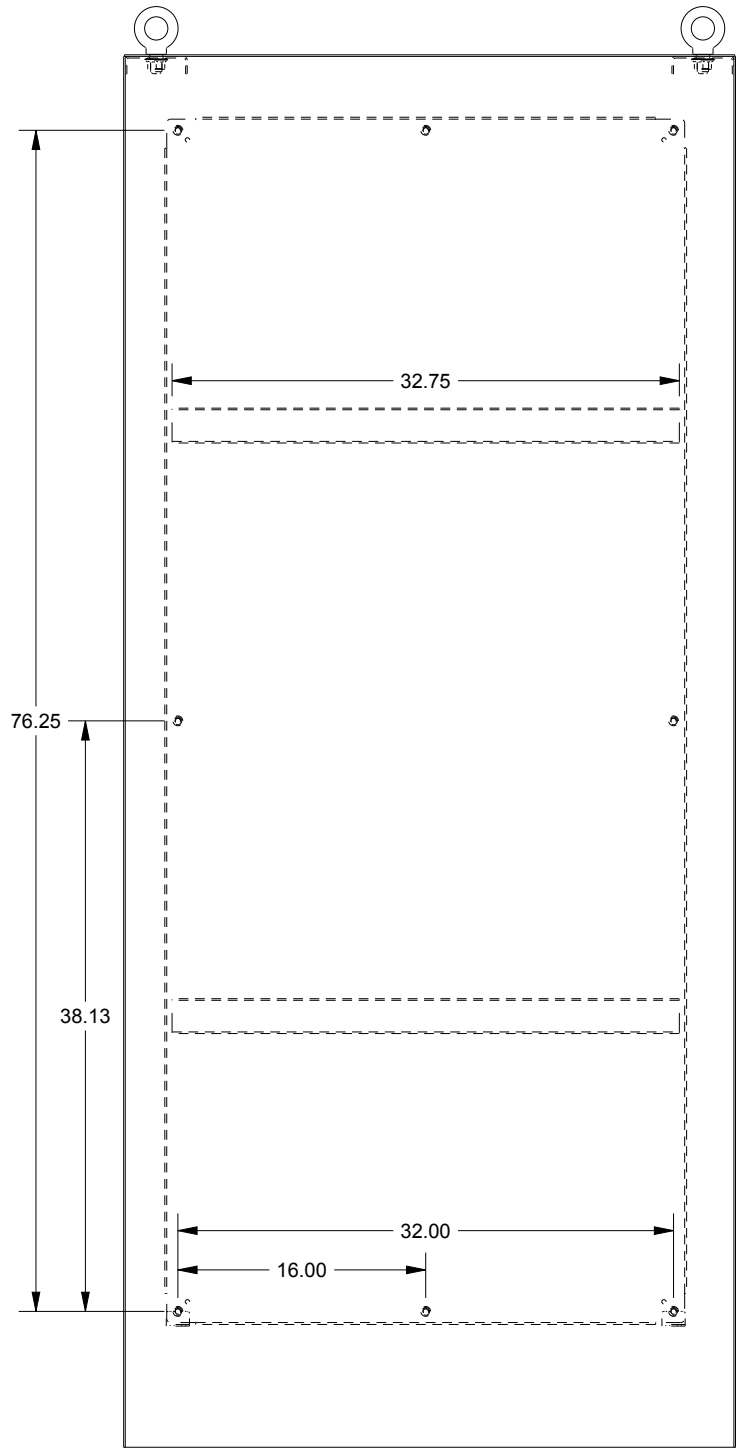

SAGINAW CONTROL & ENGINEERING

SCE-90XM4024SS

BOTTOM VIEW

TOP VIEW

LEFT SIDE VIEW

FRONT VIEW

RIGHT SIDE VIEW

EXTERNAL REAR VIEW