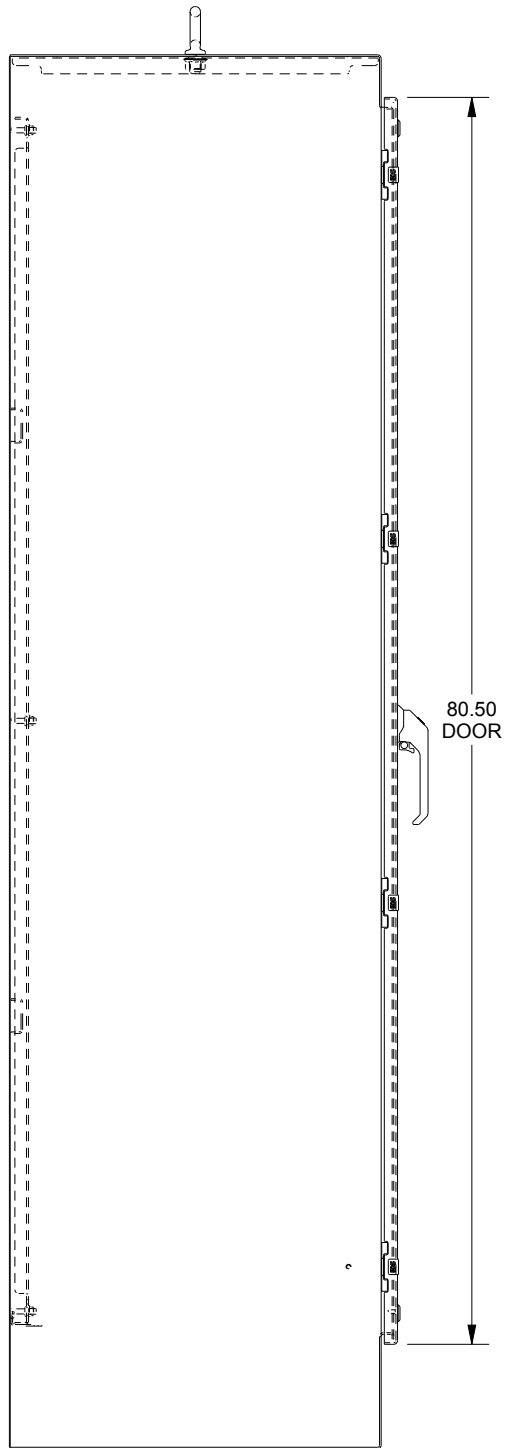

SAGINAW CONTROL & ENGINEERING

SCE-90XM4024SS

BOTTOM VIEW

TOP VIEW

LEFT SIDE VIEW

FRONT VIEW

RIGHT SIDE VIEW

EXTERNAL REAR VIEW