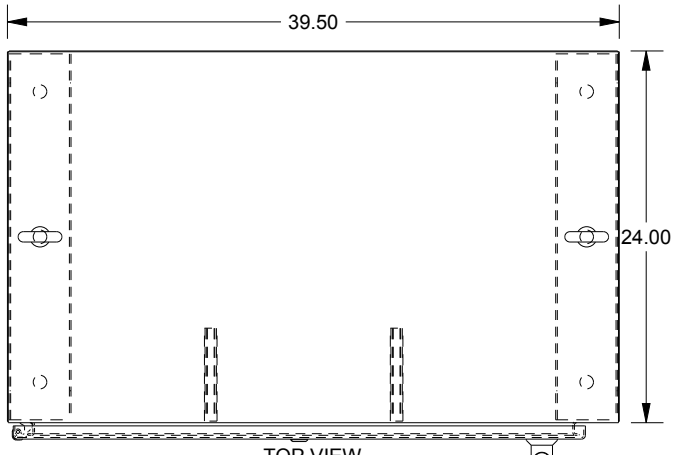

SAGINAW CONTROL & ENGINEERING

SCE-90XM4024SS

BOTTOM VIEW

TOP VIEW

LEFT SIDE VIEW

FRONT VIEW

RIGHT SIDE VIEW

EXTERNAL REAR VIEW