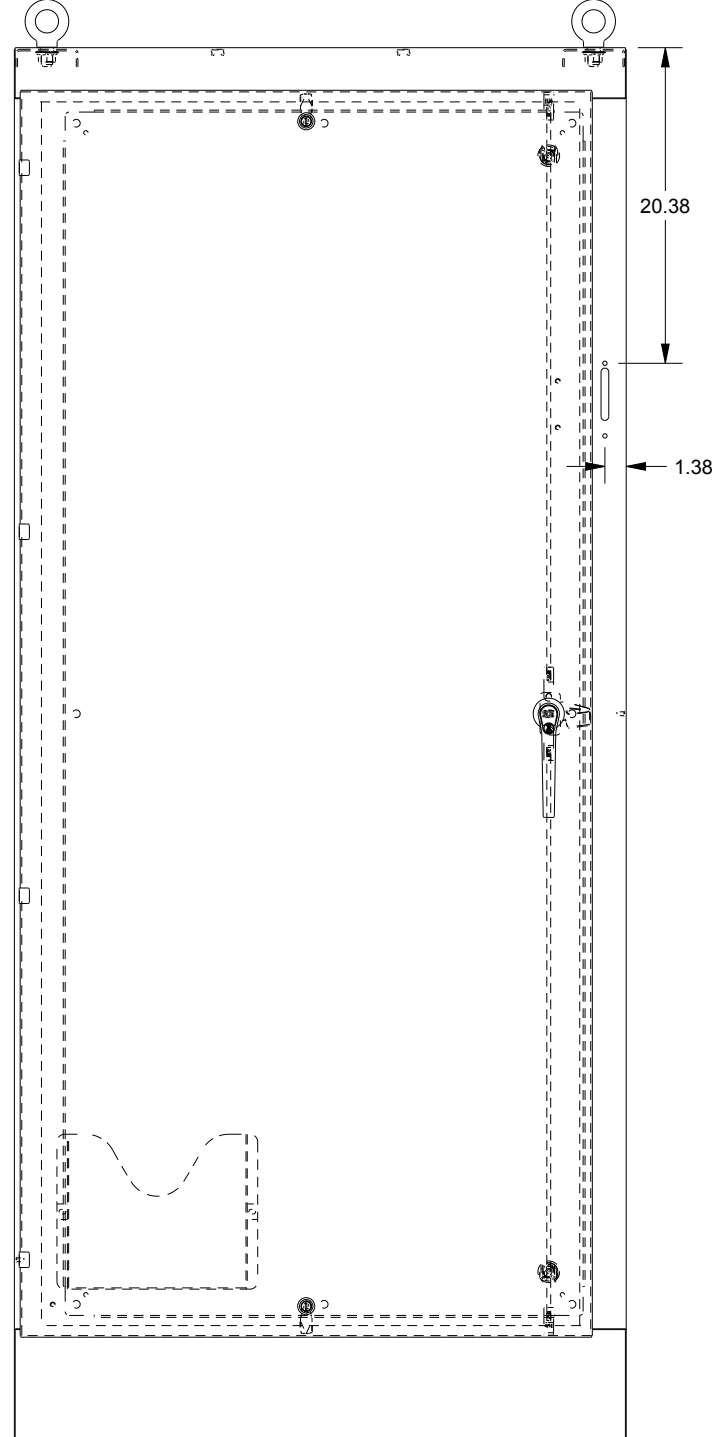

SAGINAW CONTROL & ENGINEERING SCE-90XM4018SS

BOTTOM VIEW

TOP VIEW

LEFT SIDE VIEW

FRONT VIEW

RIGHT SIDE VIEW

EXTERNAL REAR VIEW