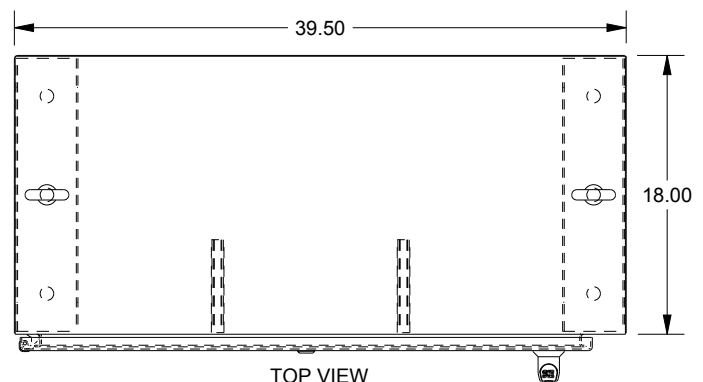

SAGINAW CONTROL & ENGINEERING SCE-90XM4018SS

BOTTOM VIEW

TOP VIEW

LEFT SIDE VIEW

FRONT VIEW

RIGHT SIDE VIEW

EXTERNAL REAR VIEW