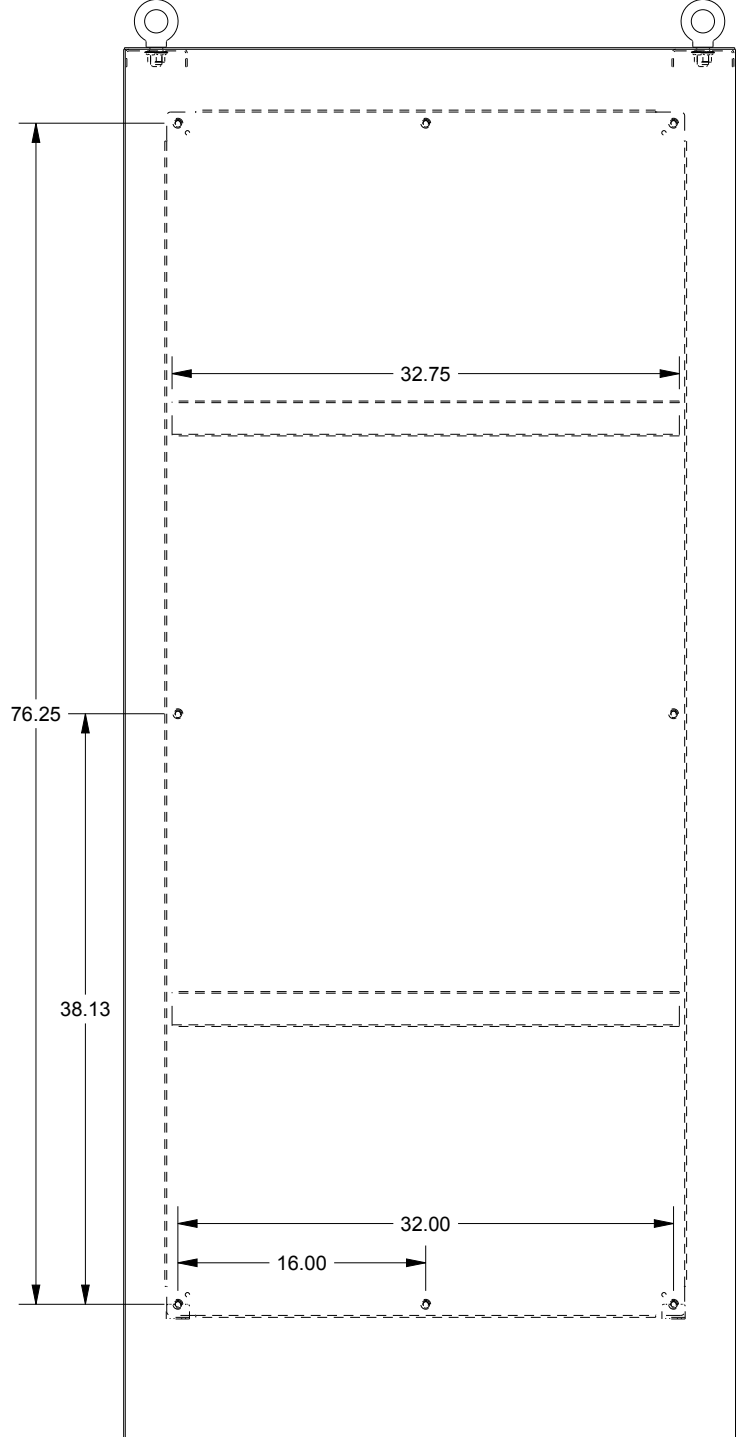

SAGINAW CONTROL & ENGINEERING SCE-90XM4018SS

BOTTOM VIEW

TOP VIEW

LEFT SIDE VIEW

FRONT VIEW

RIGHT SIDE VIEW

EXTERNAL REAR VIEW