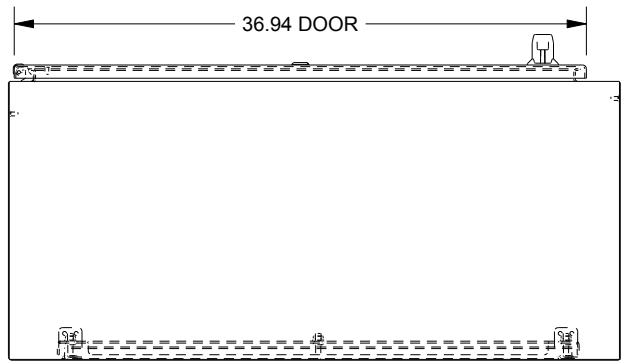

SAGINAW CONTROL & ENGINEERING SCE-90XM4018SS

BOTTOM VIEW

TOP VIEW

LEFT SIDE VIEW

FRONT VIEW

RIGHT SIDE VIEW

EXTERNAL REAR VIEW