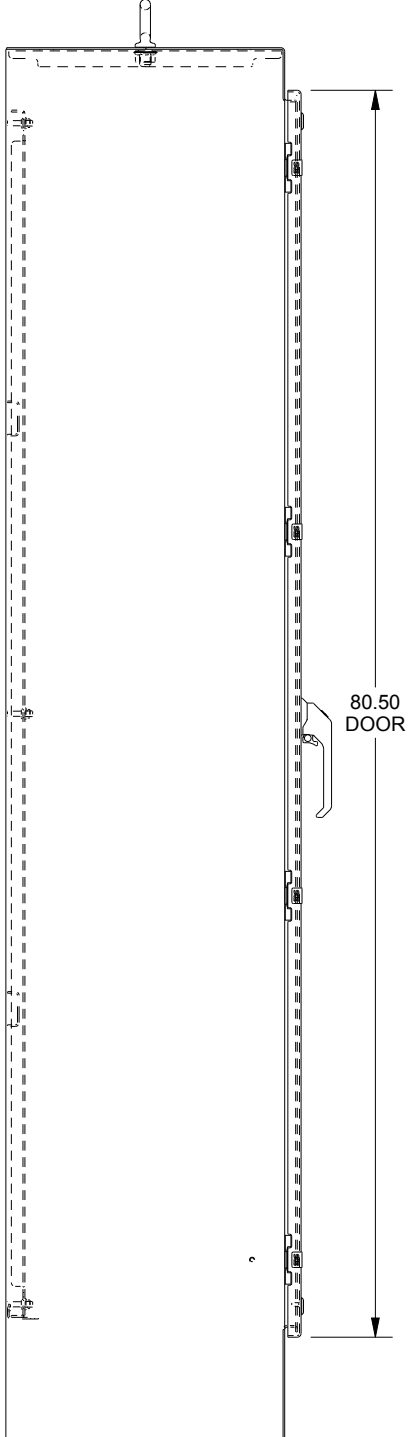

SAGINAW CONTROL & ENGINEERING SCE-90XM4018SS

BOTTOM VIEW

TOP VIEW

LEFT SIDE VIEW

FRONT VIEW

RIGHT SIDE VIEW

EXTERNAL REAR VIEW