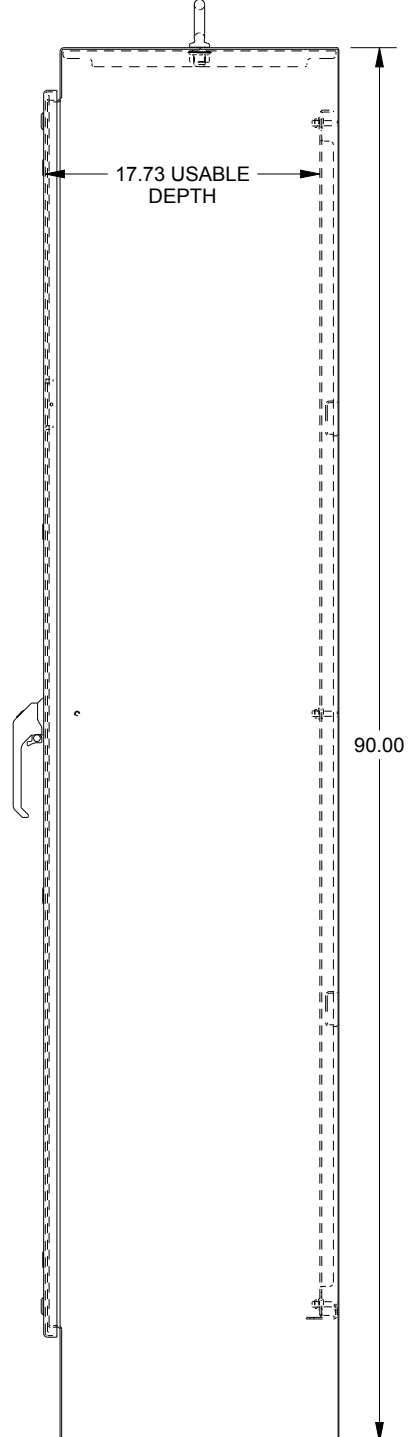

SAGINAW CONTROL & ENGINEERING SCE-90XM4018SS

BOTTOM VIEW

TOP VIEW

LEFT SIDE VIEW

FRONT VIEW

RIGHT SIDE VIEW

EXTERNAL REAR VIEW