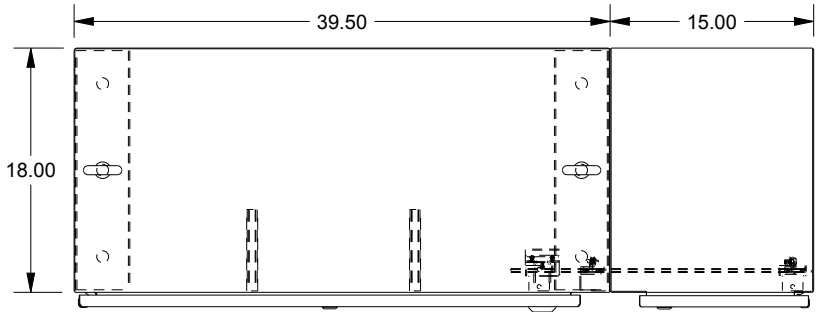

SAGINAW CONTROL & ENGINEERING

SCE-90XD4018SS6

BOTTOM VIEW

TOP VIEW

LEFT SIDE VIEW

FRONT VIEW

RIGHT SIDE VIEW

EXTERNAL REAR VIEW