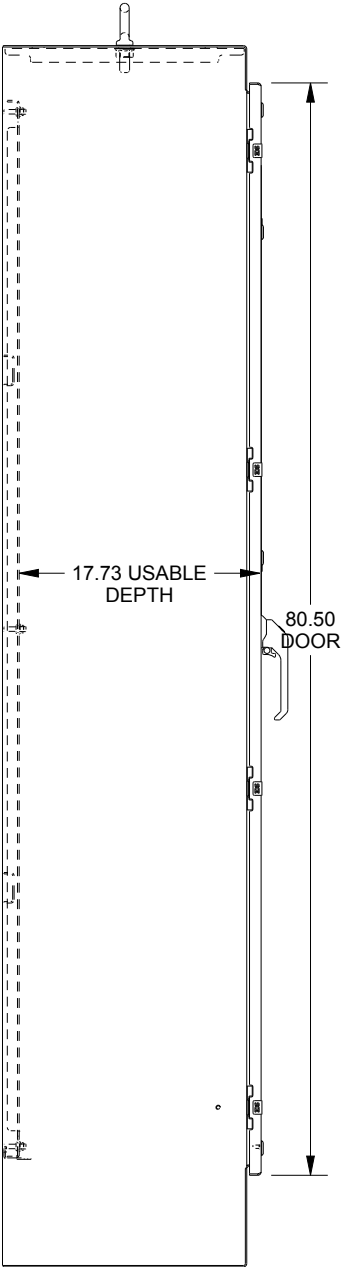

SAGINAW CONTROL & ENGINEERING

SCE-90XD4018SS6

BOTTOM VIEW

TOP VIEW

LEFT SIDE VIEW

FRONT VIEW

RIGHT SIDE VIEW

EXTERNAL REAR VIEW