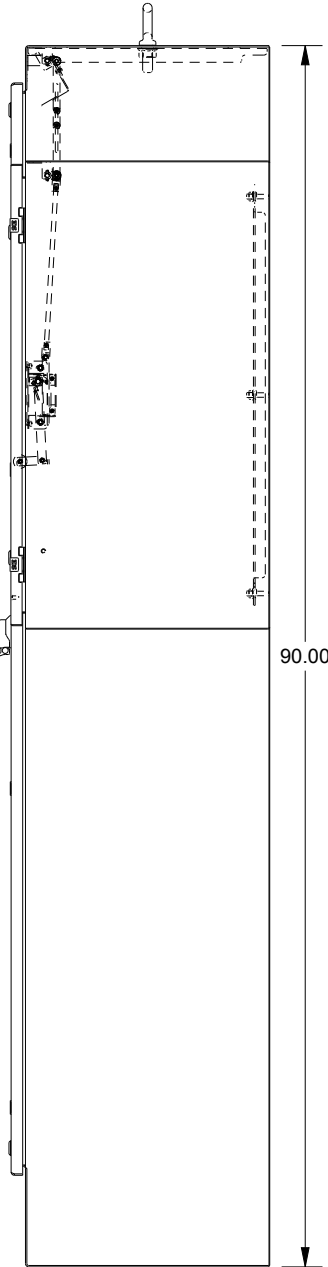

SAGINAW CONTROL & ENGINEERING

SCE-90XD4018SS6

BOTTOM VIEW

TOP VIEW

LEFT SIDE VIEW

FRONT VIEW

RIGHT SIDE VIEW

EXTERNAL REAR VIEW