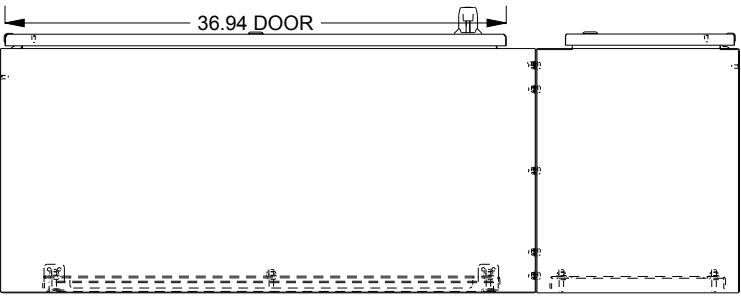

SAGINAW CONTROL & ENGINEERING

SCE-90XD4018SS6

BOTTOM VIEW

TOP VIEW

LEFT SIDE VIEW

FRONT VIEW

RIGHT SIDE VIEW

EXTERNAL REAR VIEW