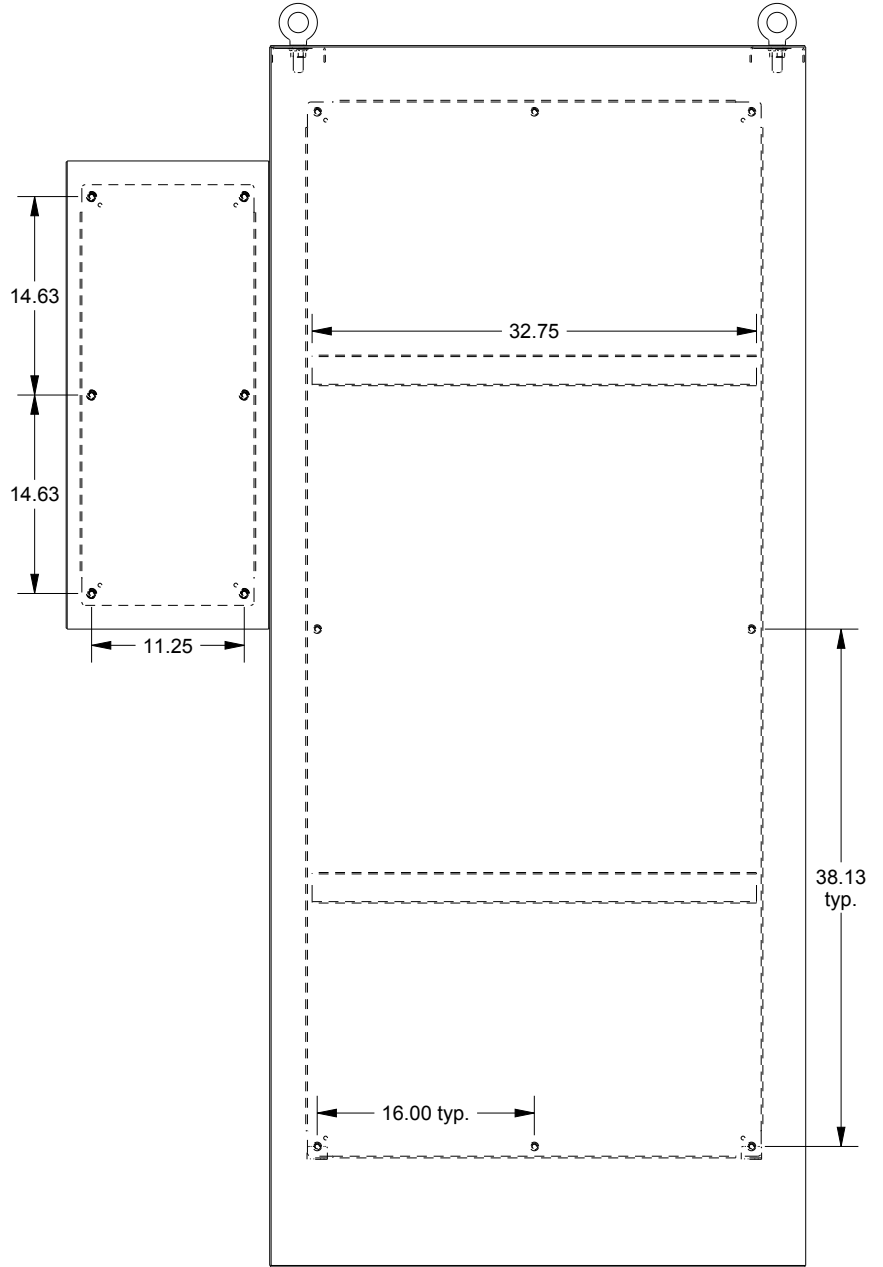

SAGINAW CONTROL & ENGINEERING

SCE-90XD4018SS6

BOTTOM VIEW

TOP VIEW

LEFT SIDE VIEW

FRONT VIEW

RIGHT SIDE VIEW

EXTERNAL REAR VIEW