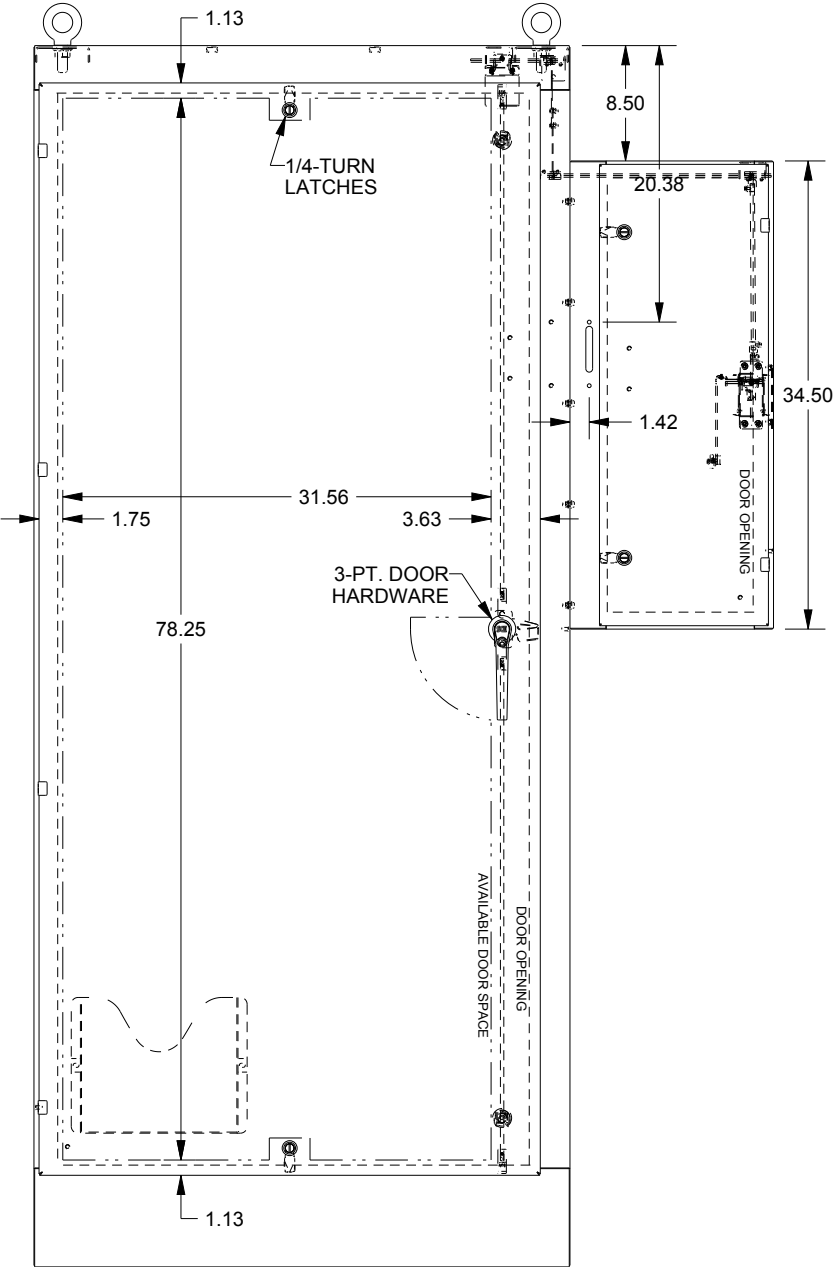

SAGINAW CONTROL & ENGINEERING

SCE-90XD4018SS6

BOTTOM VIEW

TOP VIEW

LEFT SIDE VIEW

FRONT VIEW

RIGHT SIDE VIEW

EXTERNAL REAR VIEW