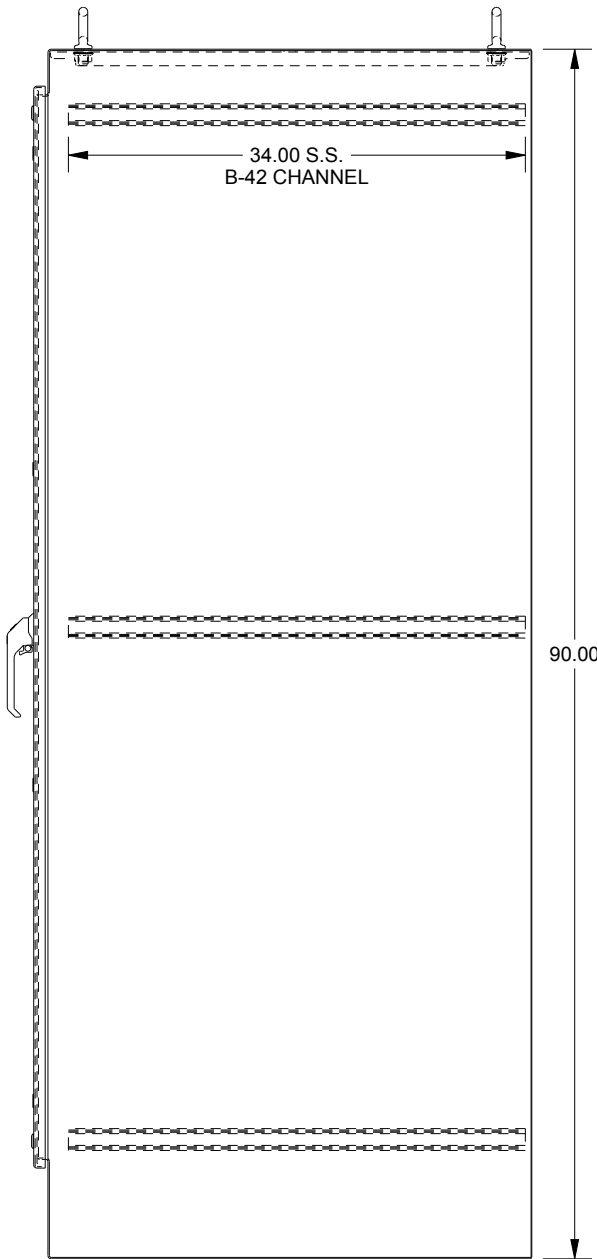

SAGINAW CONTROL & ENGINEERING

SCE-90EL3636SSFS

BOTTOM VIEW

TOP VIEW

LEFT SIDE VIEW

FRONT VIEW

RIGHT SIDE VIEW

EXTERNAL REAR VIEW