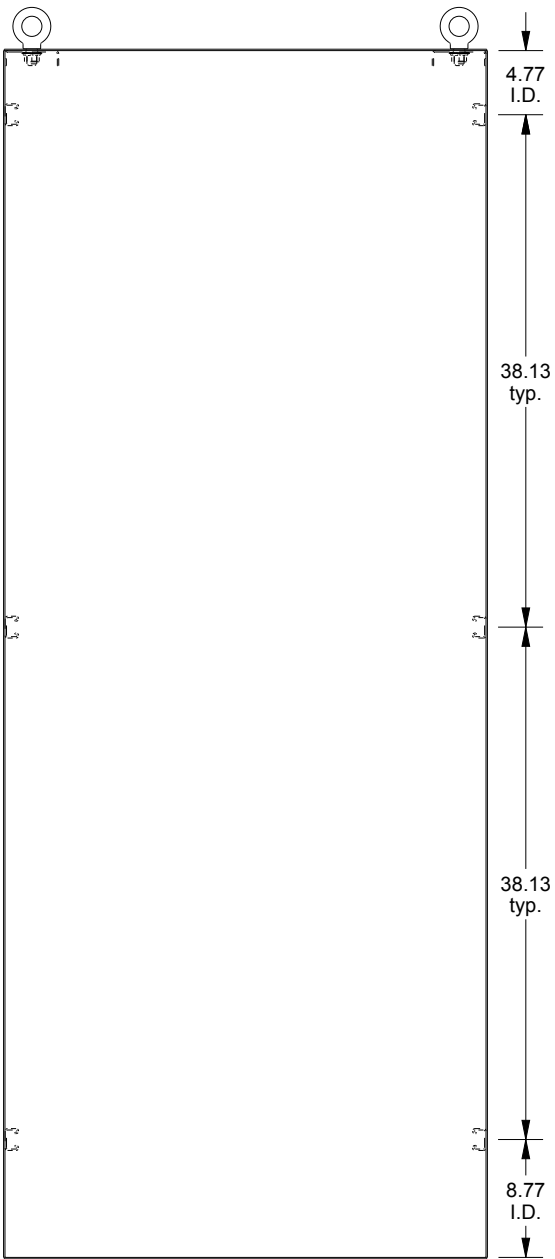

SAGINAW CONTROL & ENGINEERING

SCE-90EL3636SSFS

BOTTOM VIEW

TOP VIEW

LEFT SIDE VIEW

FRONT VIEW

RIGHT SIDE VIEW

EXTERNAL REAR VIEW