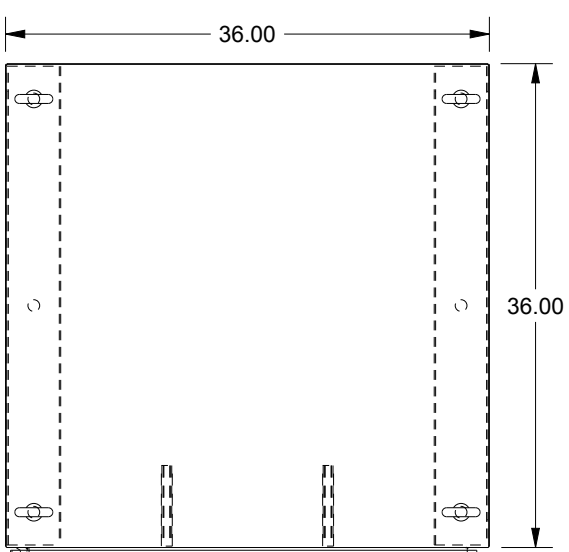

SAGINAW CONTROL & ENGINEERING

SCE-90EL3636SSFS

BOTTOM VIEW

TOP VIEW

LEFT SIDE VIEW

FRONT VIEW

RIGHT SIDE VIEW

EXTERNAL REAR VIEW