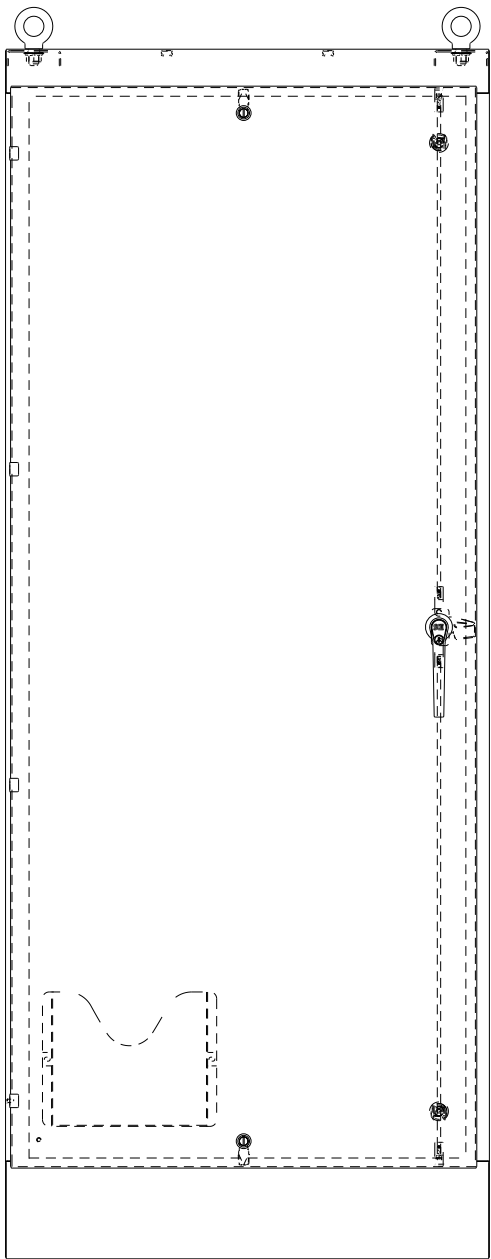

SAGINAW CONTROL & ENGINEERING

SCE-90EL3636SSFS

BOTTOM VIEW

TOP VIEW

LEFT SIDE VIEW

FRONT VIEW

RIGHT SIDE VIEW

EXTERNAL REAR VIEW