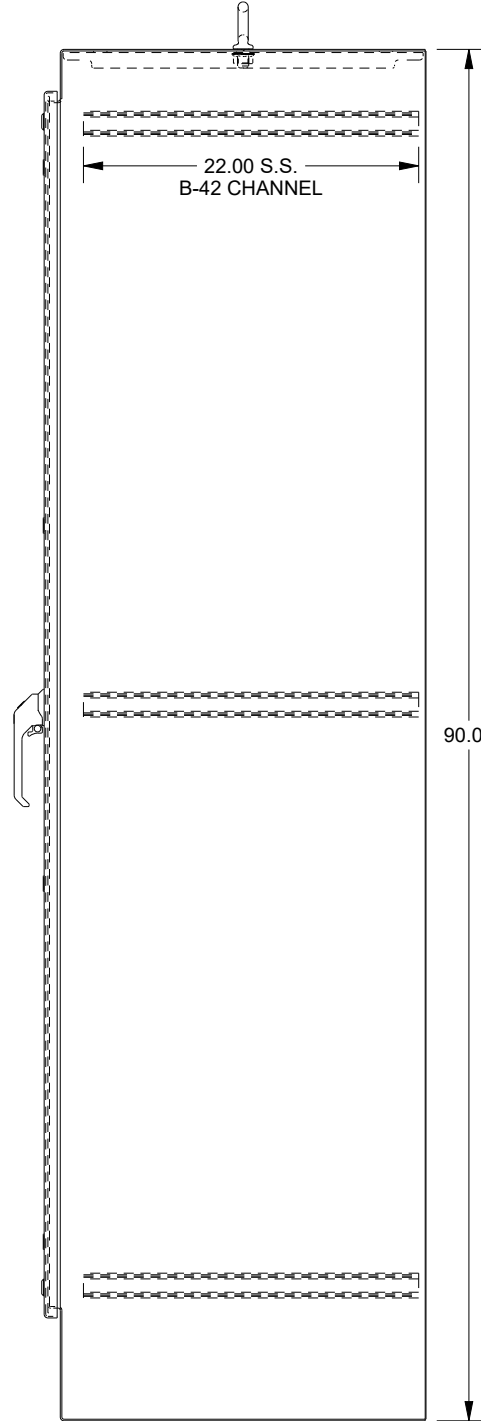

SAGINAW CONTROL & ENGINEERING

SCE-90EL3624SSFS

BOTTOM VIEW

TOP VIEW

LEFT SIDE VIEW

FRONT VIEW

RIGHT SIDE VIEW

EXTERNAL REAR VIEW