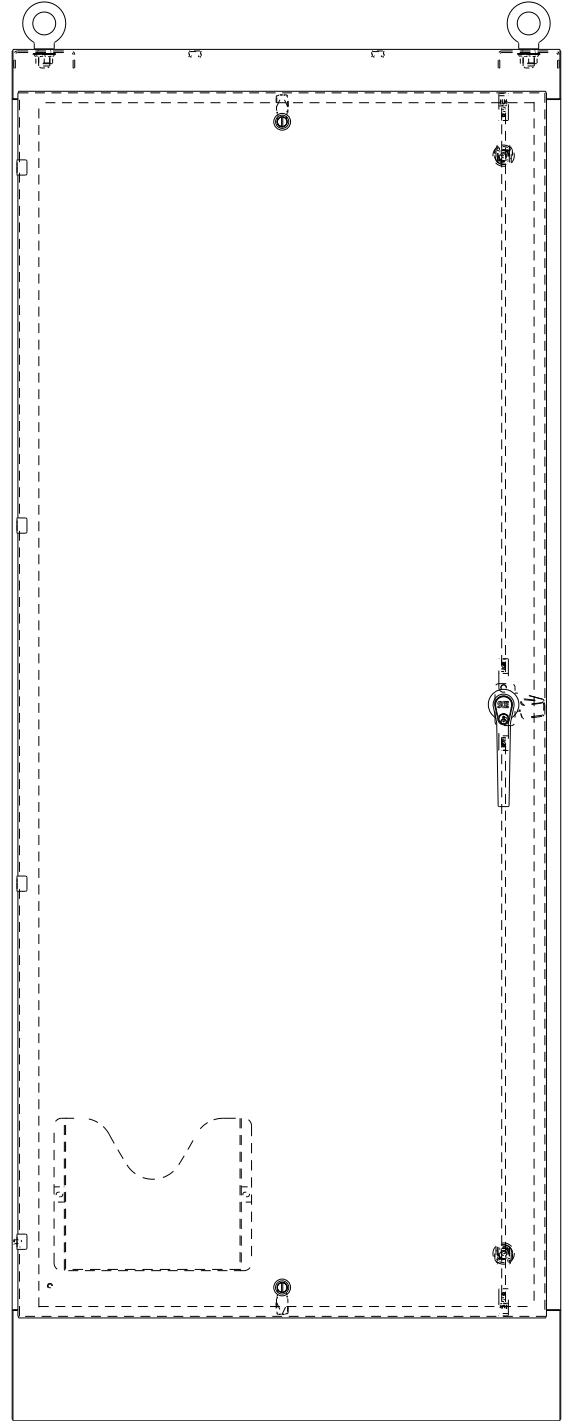

SAGINAW CONTROL & ENGINEERING

SCE-90EL3624SSFS

BOTTOM VIEW

TOP VIEW

LEFT SIDE VIEW

FRONT VIEW

RIGHT SIDE VIEW

EXTERNAL REAR VIEW