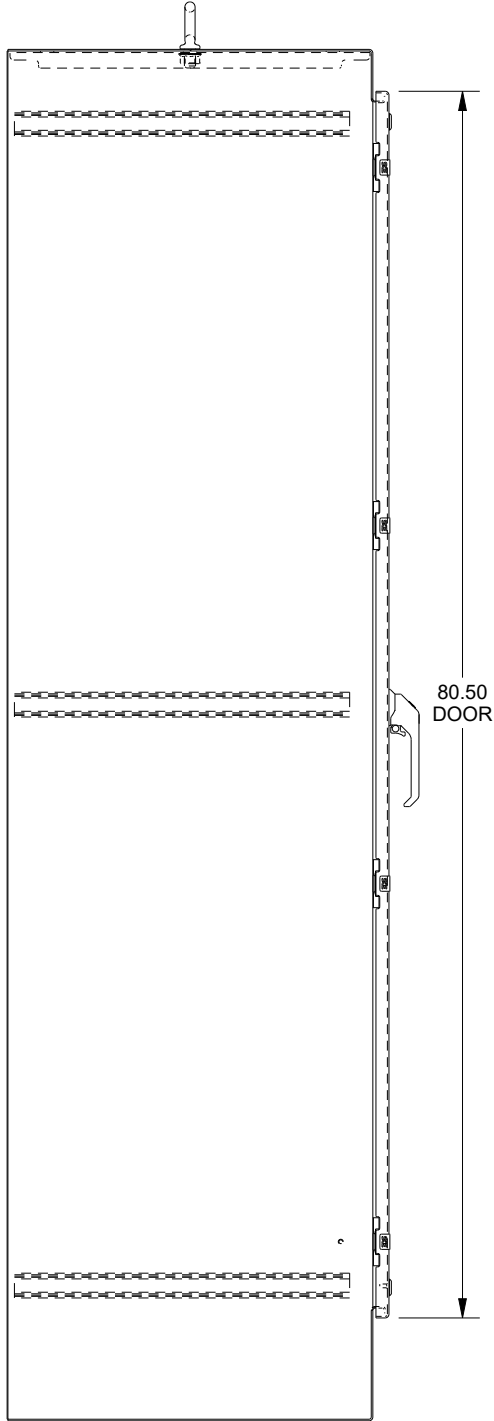

SAGINAW CONTROL & ENGINEERING

SCE-90EL3624SSFS

BOTTOM VIEW

TOP VIEW

LEFT SIDE VIEW

FRONT VIEW

RIGHT SIDE VIEW

EXTERNAL REAR VIEW