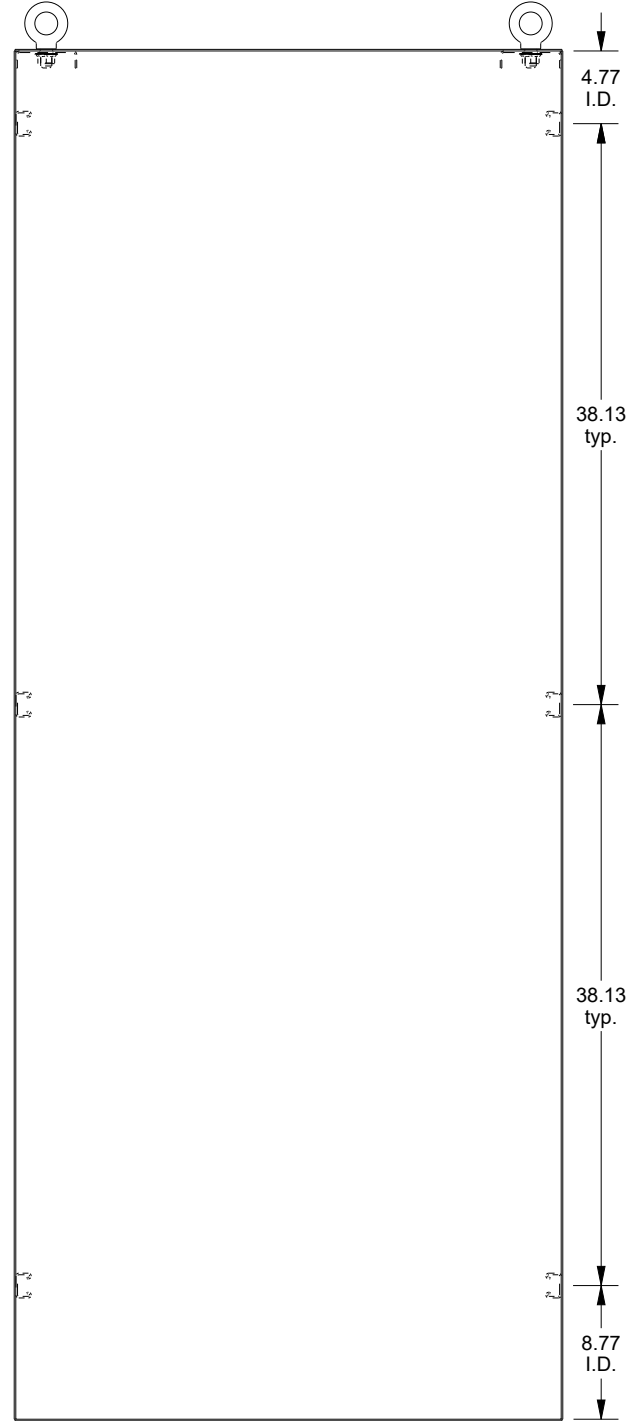

SAGINAW CONTROL & ENGINEERING

SCE-90EL3624SSFS

BOTTOM VIEW

TOP VIEW

LEFT SIDE VIEW

FRONT VIEW

RIGHT SIDE VIEW

EXTERNAL REAR VIEW