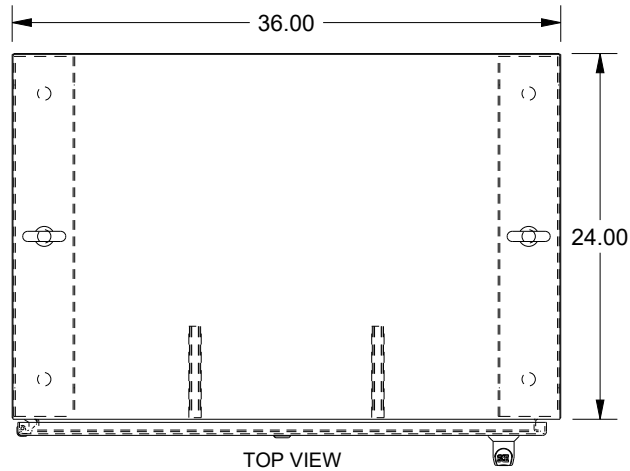

SAGINAW CONTROL & ENGINEERING

SCE-90EL3624SSFS

BOTTOM VIEW

TOP VIEW

LEFT SIDE VIEW

FRONT VIEW

RIGHT SIDE VIEW

EXTERNAL REAR VIEW