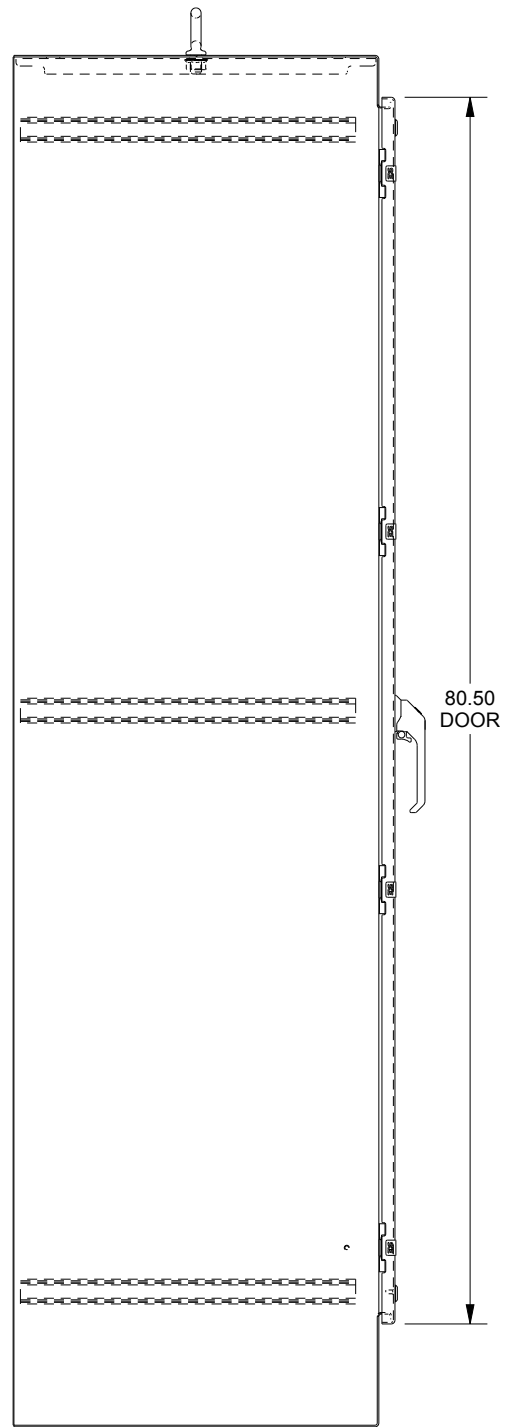

SAGINAW CONTROL & ENGINEERING

SCE-90EL3624SS6FS

BOTTOM VIEW

TOP VIEW

LEFT SIDE VIEW

FRONT VIEW

RIGHT SIDE VIEW

EXTERNAL REAR VIEW