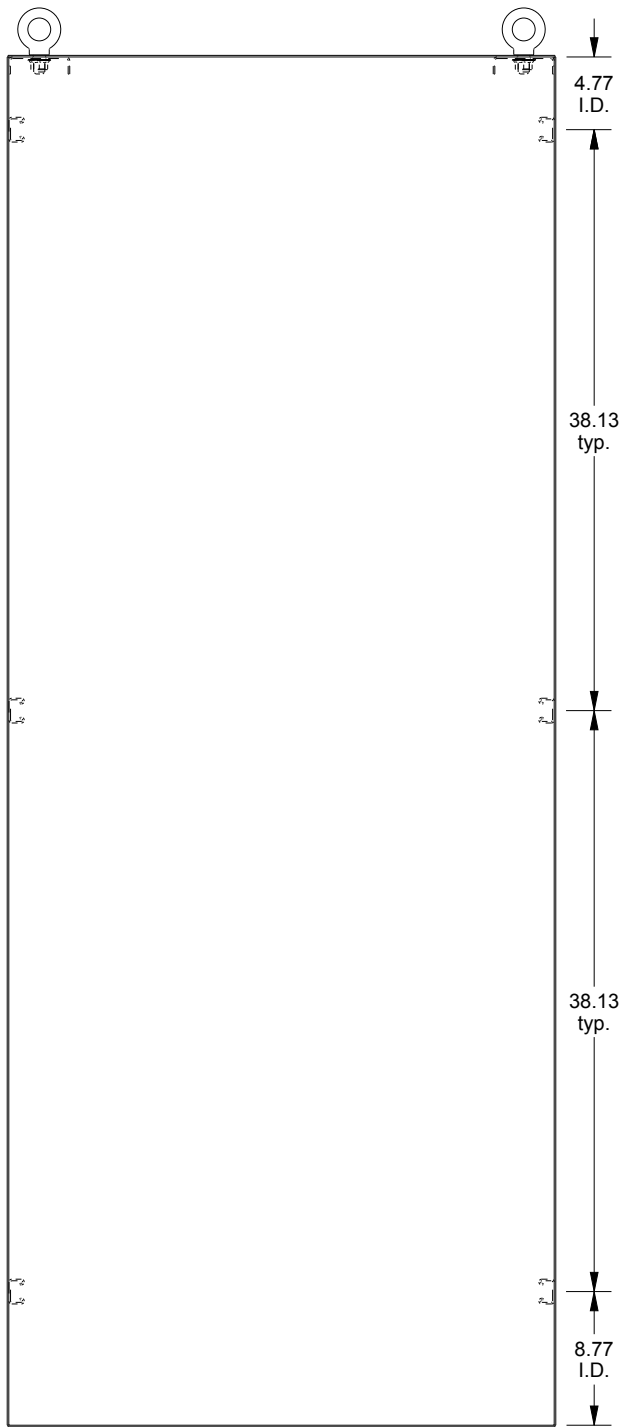

SAGINAW CONTROL & ENGINEERING

SCE-90EL3624SS6FS

BOTTOM VIEW

TOP VIEW

LEFT SIDE VIEW

FRONT VIEW

RIGHT SIDE VIEW

EXTERNAL REAR VIEW