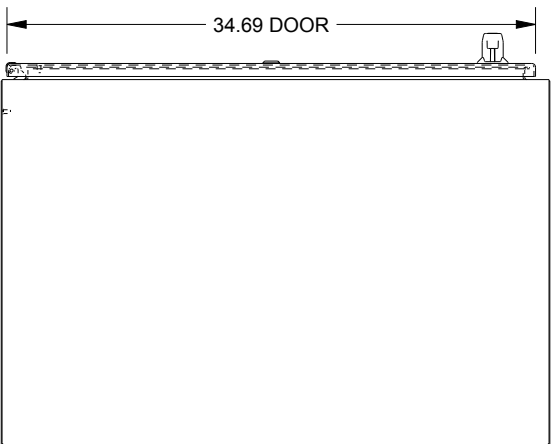

SAGINAW CONTROL & ENGINEERING

SCE-90EL3624SS6FS

BOTTOM VIEW

TOP VIEW

LEFT SIDE VIEW

FRONT VIEW

RIGHT SIDE VIEW

EXTERNAL REAR VIEW