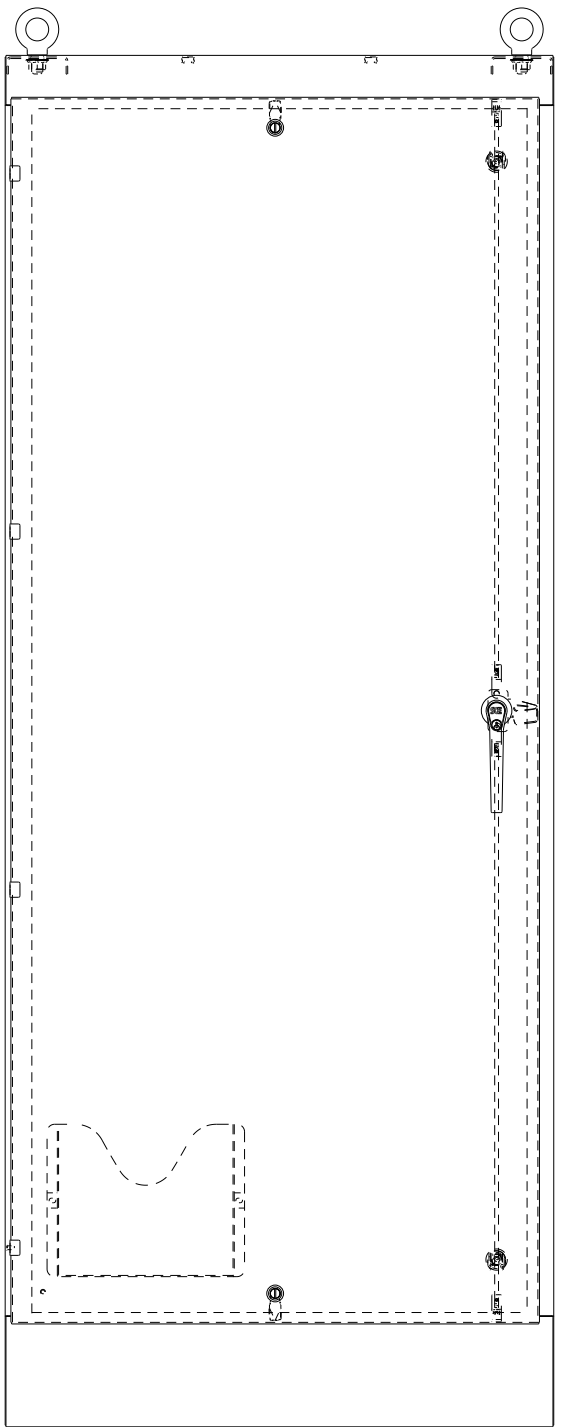

SAGINAW CONTROL & ENGINEERING

SCE-90EL3624SS6FS

BOTTOM VIEW

TOP VIEW

LEFT SIDE VIEW

FRONT VIEW

RIGHT SIDE VIEW

EXTERNAL REAR VIEW