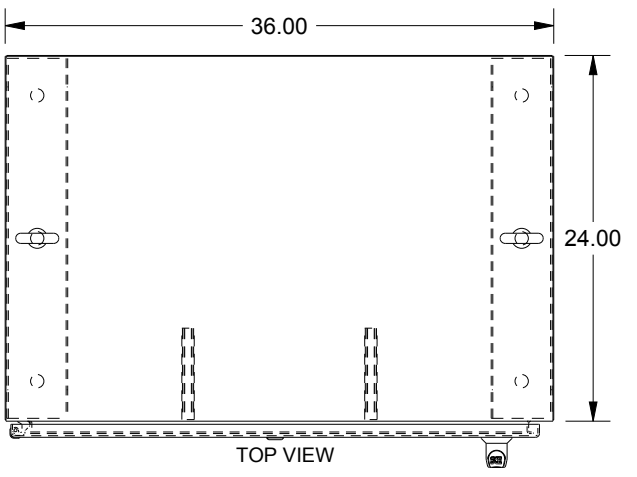

SAGINAW CONTROL & ENGINEERING

SCE-90EL3624SS6FS

BOTTOM VIEW

TOP VIEW

LEFT SIDE VIEW

FRONT VIEW

RIGHT SIDE VIEW

EXTERNAL REAR VIEW