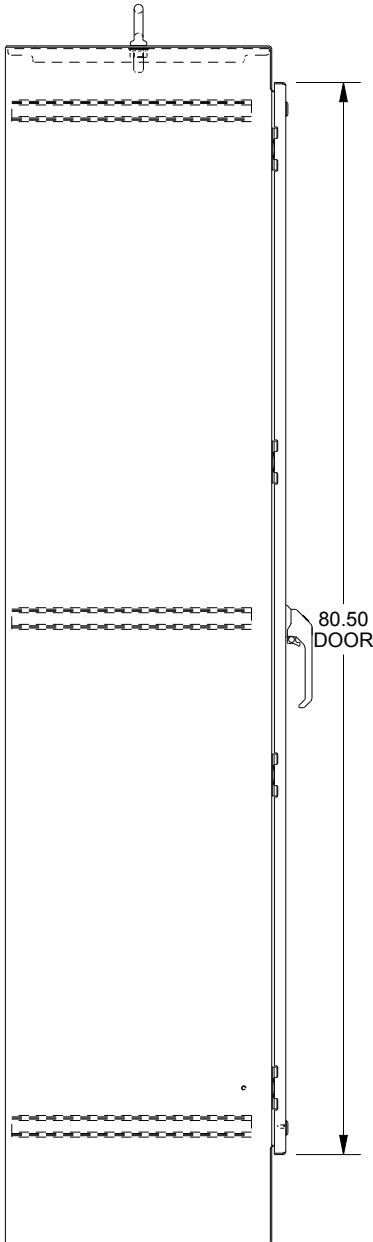

SAGINAW CONTROL & ENGINEERING

SCE-90EL3620SS6FS

BOTTOM VIEW

TOP VIEW

LEFT SIDE VIEW

FRONT VIEW

RIGHT SIDE VIEW

EXTERNAL REAR VIEW