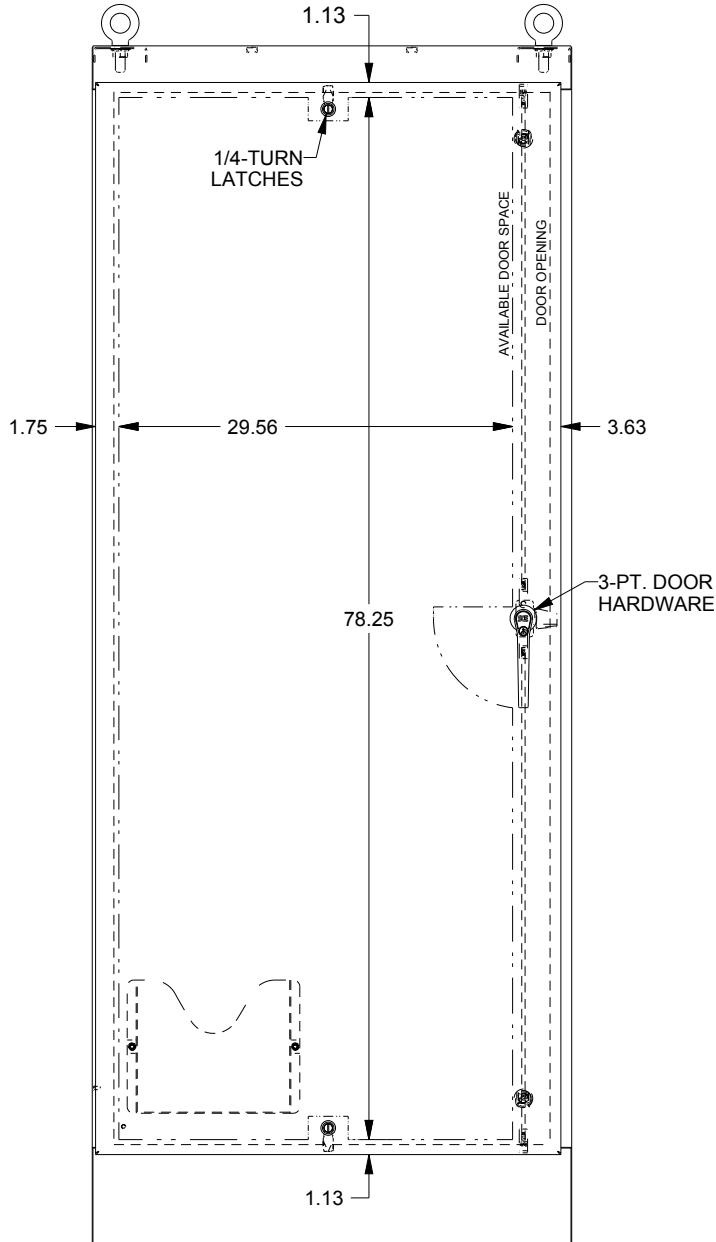

SAGINAW CONTROL & ENGINEERING

SCE-90EL3620SS6FS

BOTTOM VIEW

TOP VIEW

LEFT SIDE VIEW

FRONT VIEW

RIGHT SIDE VIEW

EXTERNAL REAR VIEW