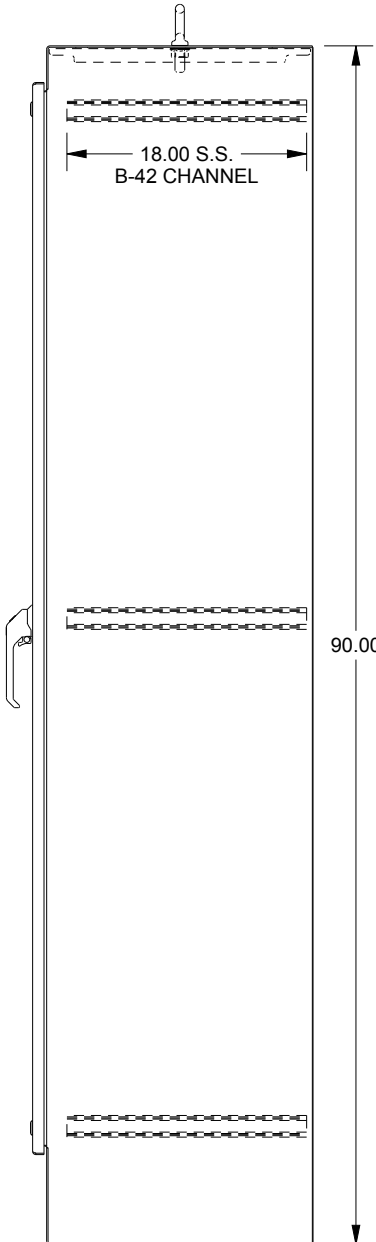

SAGINAW CONTROL & ENGINEERING

SCE-90EL3620SS6FS

BOTTOM VIEW

TOP VIEW

LEFT SIDE VIEW

FRONT VIEW

RIGHT SIDE VIEW

EXTERNAL REAR VIEW