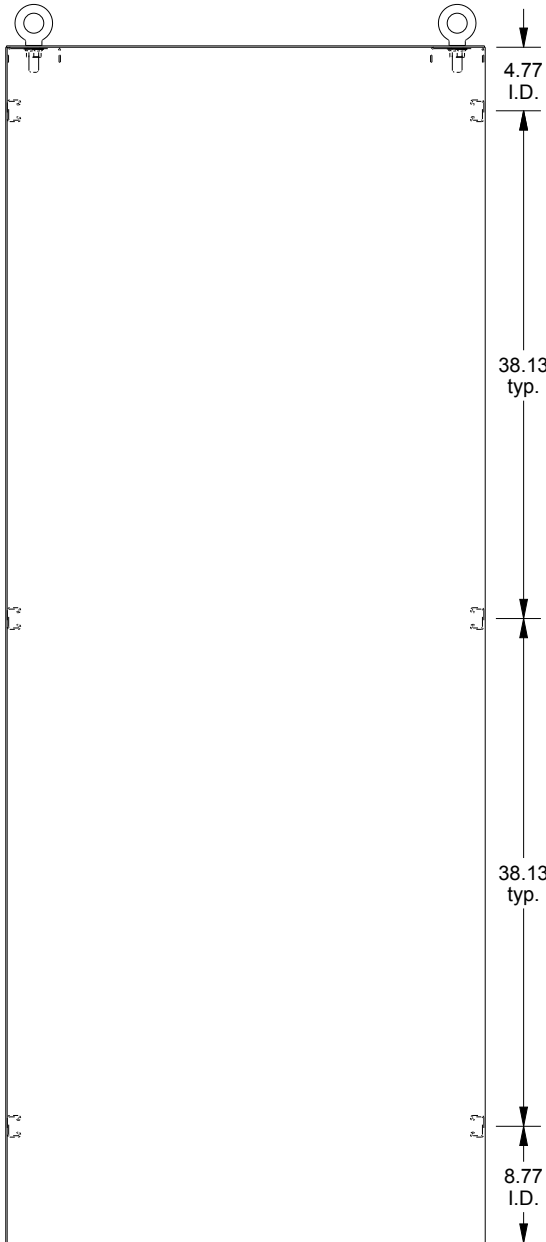

SAGINAW CONTROL & ENGINEERING

SCE-90EL3620SS6FS

BOTTOM VIEW

TOP VIEW

LEFT SIDE VIEW

FRONT VIEW

RIGHT SIDE VIEW

EXTERNAL REAR VIEW