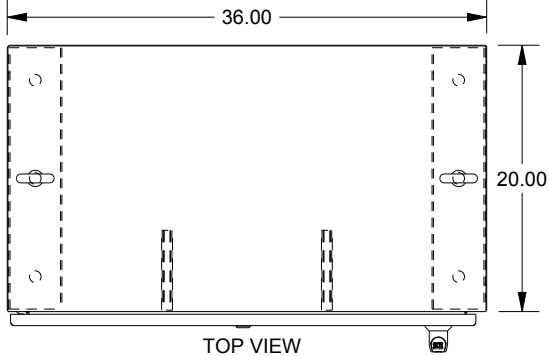

SAGINAW CONTROL & ENGINEERING

SCE-90EL3620SS6FS

BOTTOM VIEW

TOP VIEW

LEFT SIDE VIEW

FRONT VIEW

RIGHT SIDE VIEW

EXTERNAL REAR VIEW