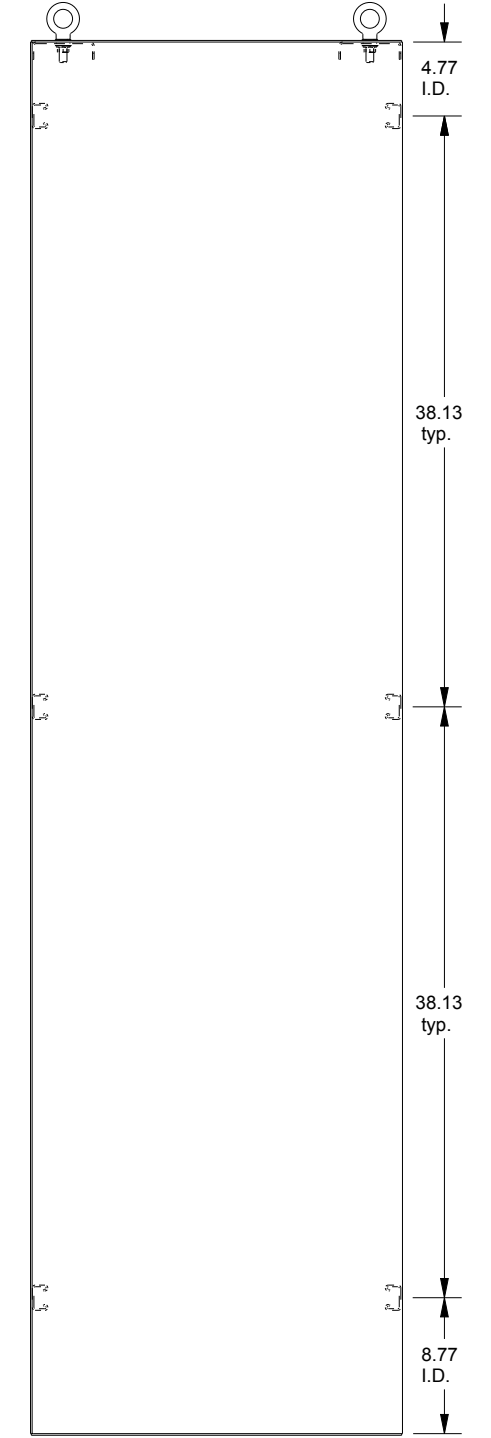

## SCE-90EL2420SSFS

BOTTOM VIEW

TOP VIEW

LEFT SIDE VIEW

FRONT VIEW

RIGHT SIDE VIEW

EXTERNAL REAR VIEW