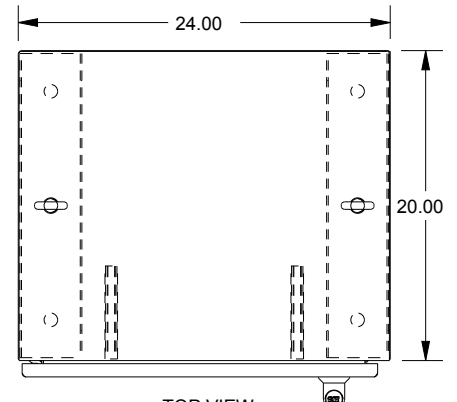

## SCE-90EL2420SSFS

BOTTOM VIEW

TOP VIEW

LEFT SIDE VIEW

FRONT VIEW

RIGHT SIDE VIEW

EXTERNAL REAR VIEW