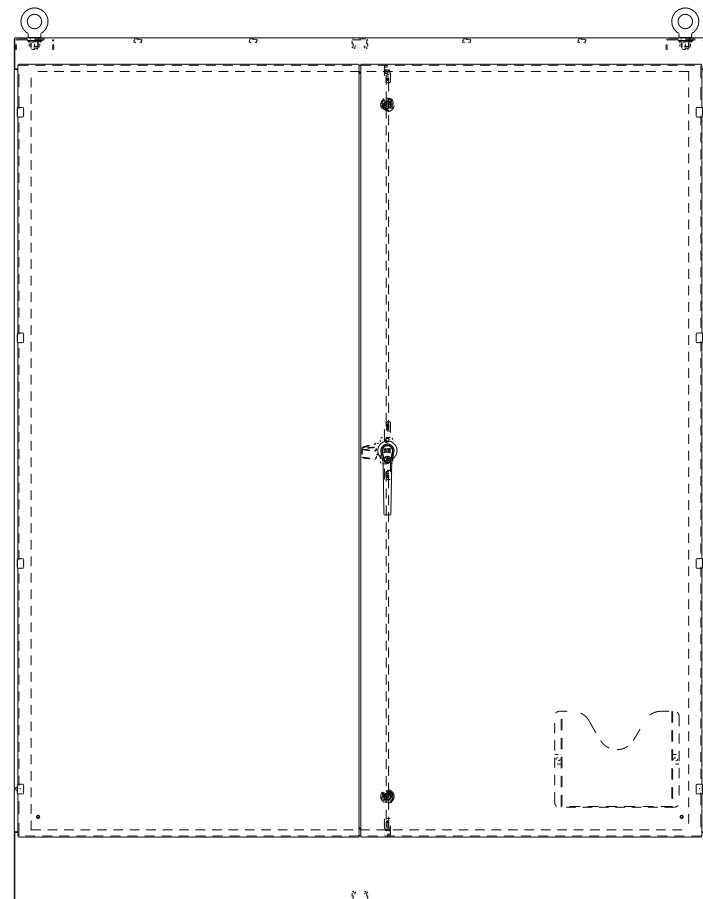

SAGINAW CONTROL & ENGINEERING

SCE-907236SSFSD

TOP VIEW

LEFT SIDE VIEW

FRONT VIEW

RIGHT SIDE VIEW

EXTERNAL REAR VIEW

BOTTOM VIEW