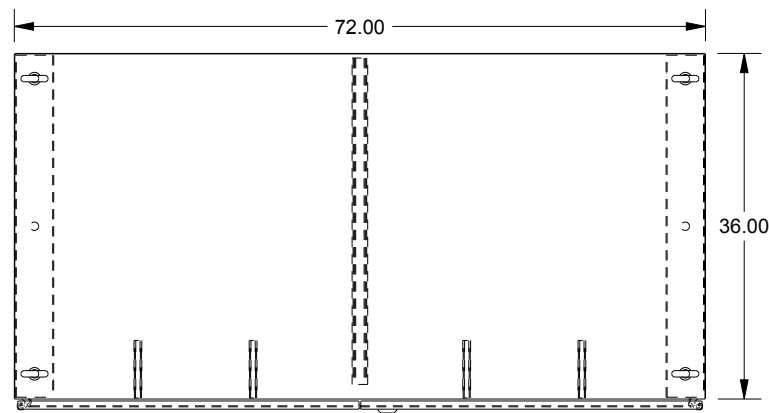

SAGINAW CONTROL & ENGINEERING

SCE-907236SSFSD

TOP VIEW

LEFT SIDE VIEW

FRONT VIEW

RIGHT SIDE VIEW

EXTERNAL REAR VIEW

BOTTOM VIEW