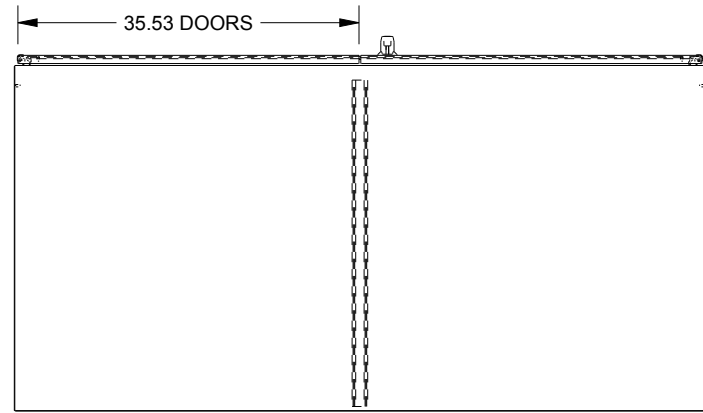

SAGINAW CONTROL & ENGINEERING

SCE-907236SSFSD

TOP VIEW

LEFT SIDE VIEW

FRONT VIEW

RIGHT SIDE VIEW

EXTERNAL REAR VIEW

BOTTOM VIEW