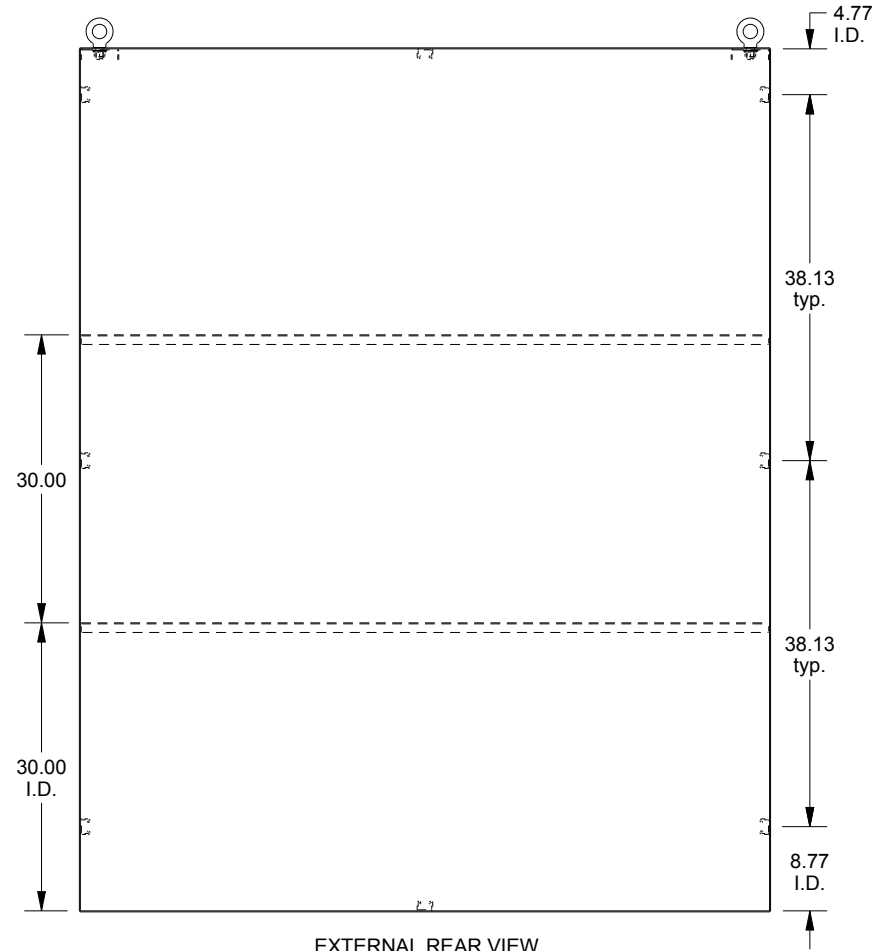

SAGINAW CONTROL & ENGINEERING

SCE-907236SSFSD

TOP VIEW

LEFT SIDE VIEW

FRONT VIEW

RIGHT SIDE VIEW

EXTERNAL REAR VIEW

BOTTOM VIEW