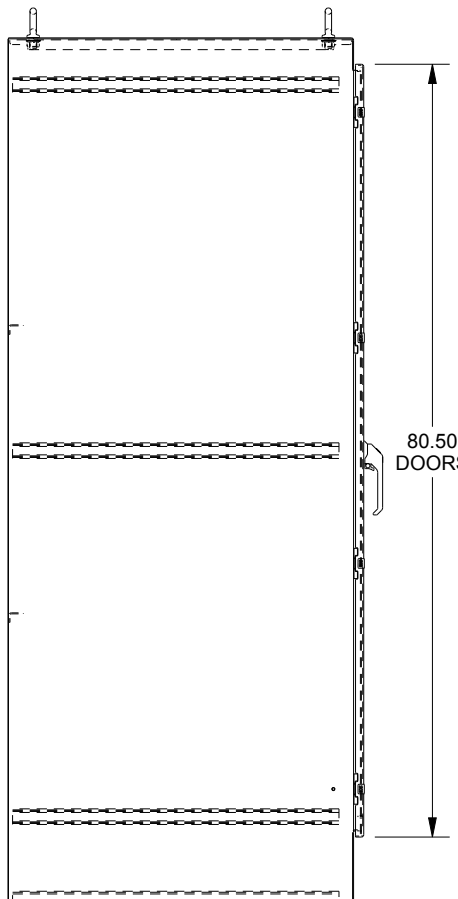

SAGINAW CONTROL & ENGINEERING

SCE-907236SSFSD

TOP VIEW

LEFT SIDE VIEW

FRONT VIEW

RIGHT SIDE VIEW

EXTERNAL REAR VIEW

BOTTOM VIEW