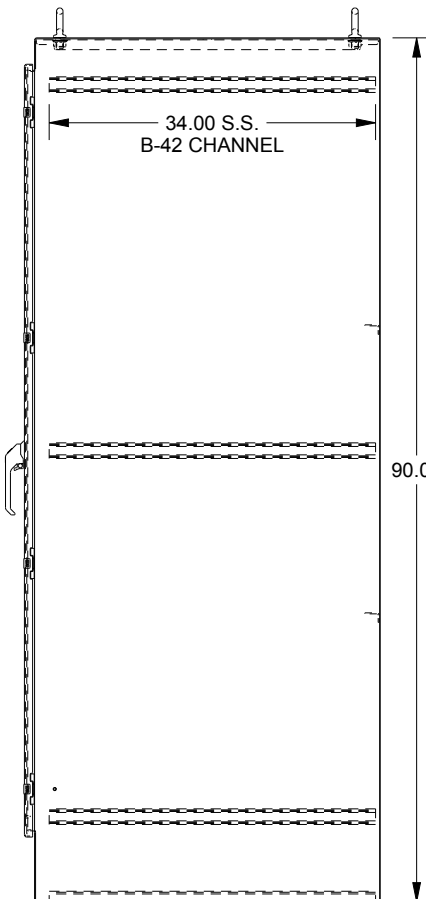

SAGINAW CONTROL & ENGINEERING

SCE-907236SSFSD

TOP VIEW

LEFT SIDE VIEW

FRONT VIEW

RIGHT SIDE VIEW

EXTERNAL REAR VIEW

BOTTOM VIEW