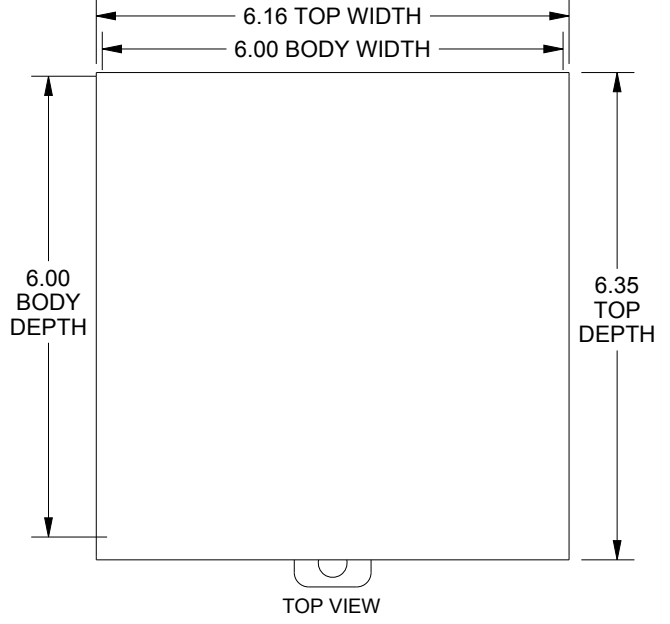

## SCE-8R66

LEFT SIDE VIEW

FRONT VIEW

RIGHT SIDE VIEW

EXTERNAL REAR VIEW

BOTTOM VIEW