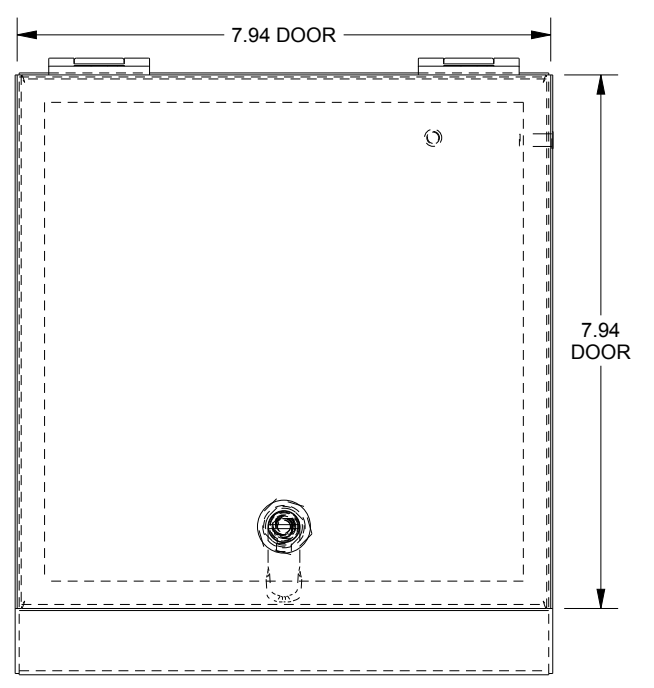

SAGINAW CONTROL & ENGINEERING SCE-8C8ELJ

TOP VIEW

FRONT VIEW

RIGHT SIDE VIEW

REAR VIEW

LEFT SIDE VIEW

BOTTOM VIEW

SECTION X-X