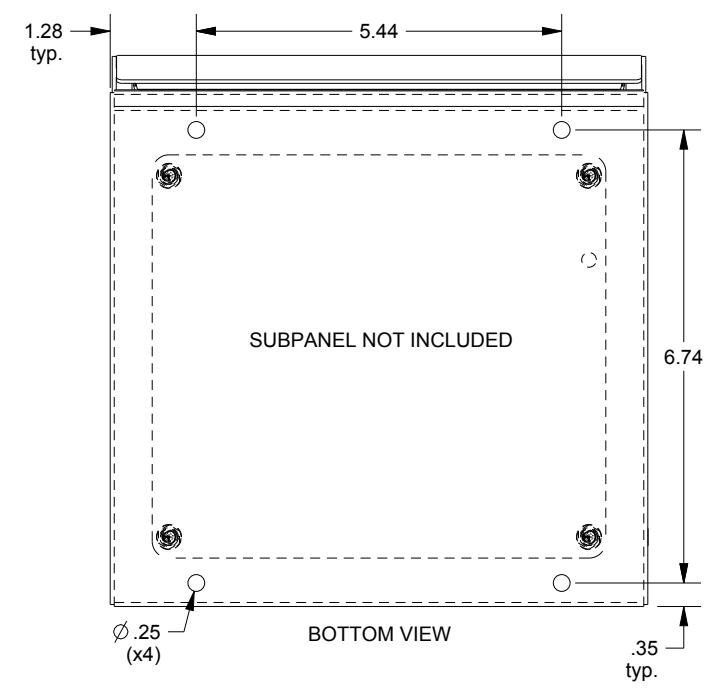

SAGINAW CONTROL & ENGINEERING SCE-8C8ELJ

TOP VIEW

FRONT VIEW

RIGHT SIDE VIEW

REAR VIEW

LEFT SIDE VIEW

BOTTOM VIEW

SECTION X-X