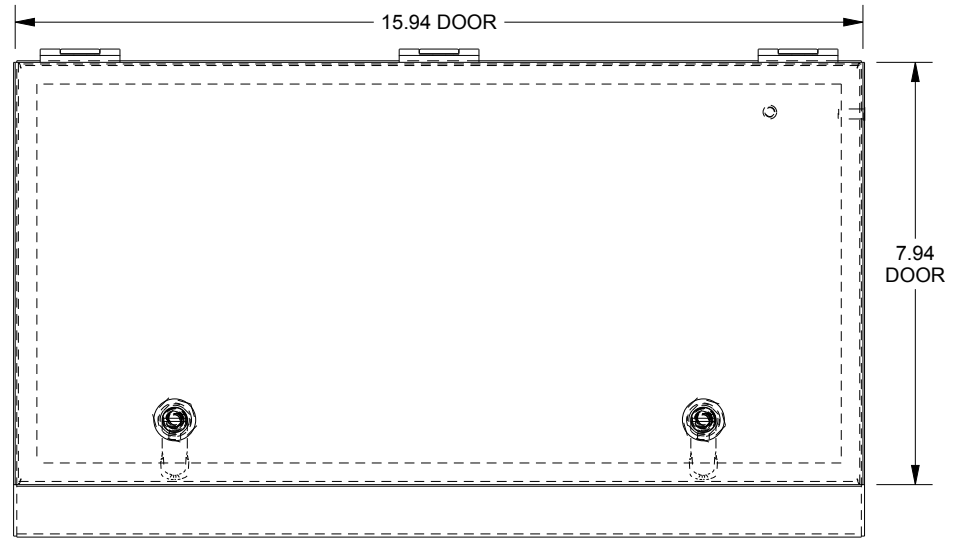

SAGINAW CONTROL & ENGINEERING SCE-8C16ELJ

TOP VIEW

LEFT SIDE VIEW

FRONT VIEW

RIGHT SIDE VIEW

REAR VIEW

BOTTOM VIEW

SECTION X-X