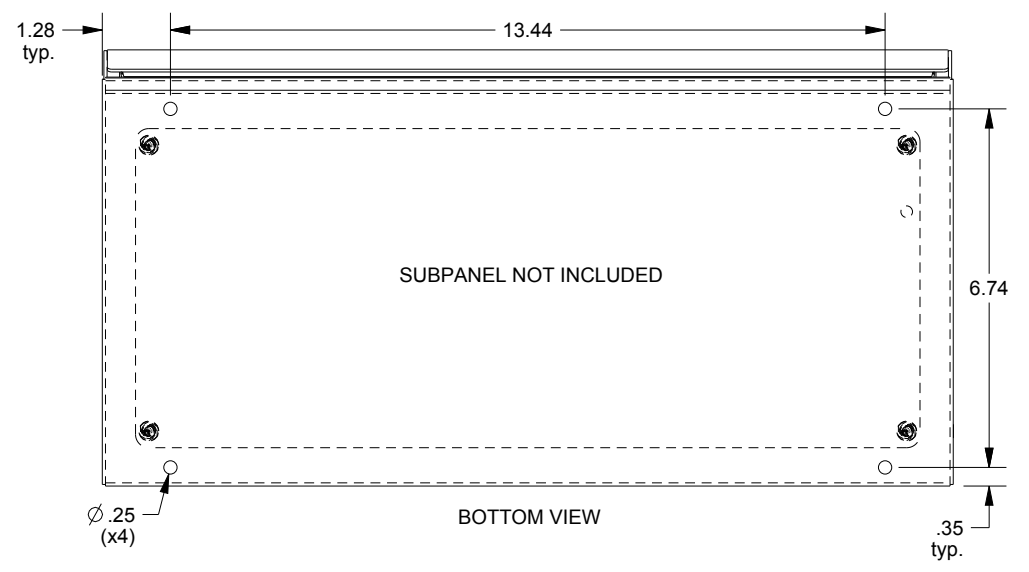

SAGINAW CONTROL & ENGINEERING SCE-8C16ELJ

TOP VIEW

LEFT SIDE VIEW

FRONT VIEW

RIGHT SIDE VIEW

REAR VIEW

BOTTOM VIEW

SECTION X-X