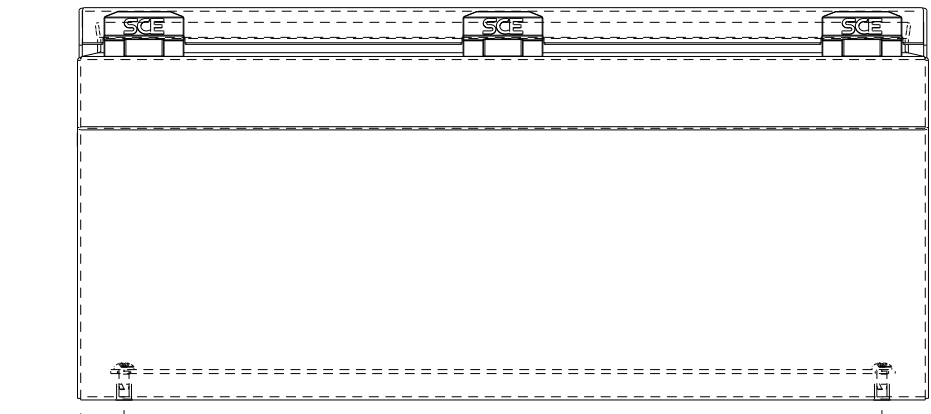

SAGINAW CONTROL & ENGINEERING SCE-8C16ELJ

TOP VIEW

LEFT SIDE VIEW

FRONT VIEW

RIGHT SIDE VIEW

REAR VIEW

BOTTOM VIEW

SECTION X-X