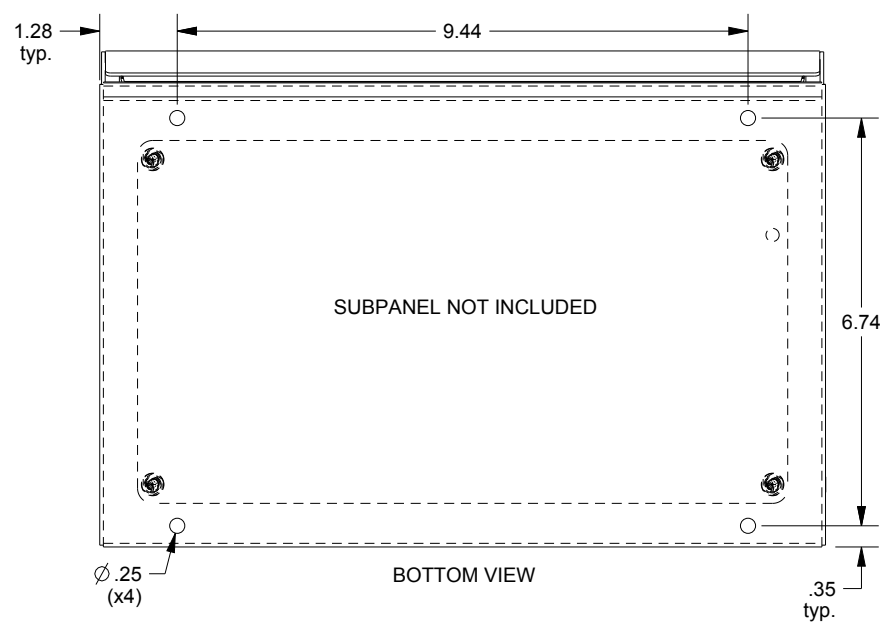

SAGINAW CONTROL & ENGINEERING SCE-8C12ELJ

TOP VIEW

LEFT SIDE VIEW

FRONT VIEW

RIGHT SIDE VIEW

REAR VIEW

BOTTOM VIEW

SECTION X-X