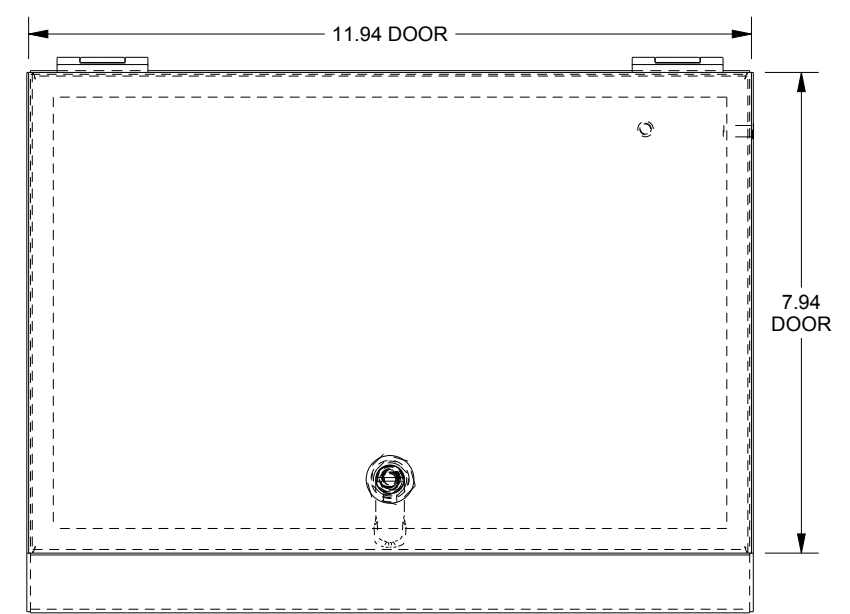

SAGINAW CONTROL & ENGINEERING SCE-8C12ELJ

TOP VIEW

LEFT SIDE VIEW

FRONT VIEW

RIGHT SIDE VIEW

REAR VIEW

BOTTOM VIEW

SECTION X-X