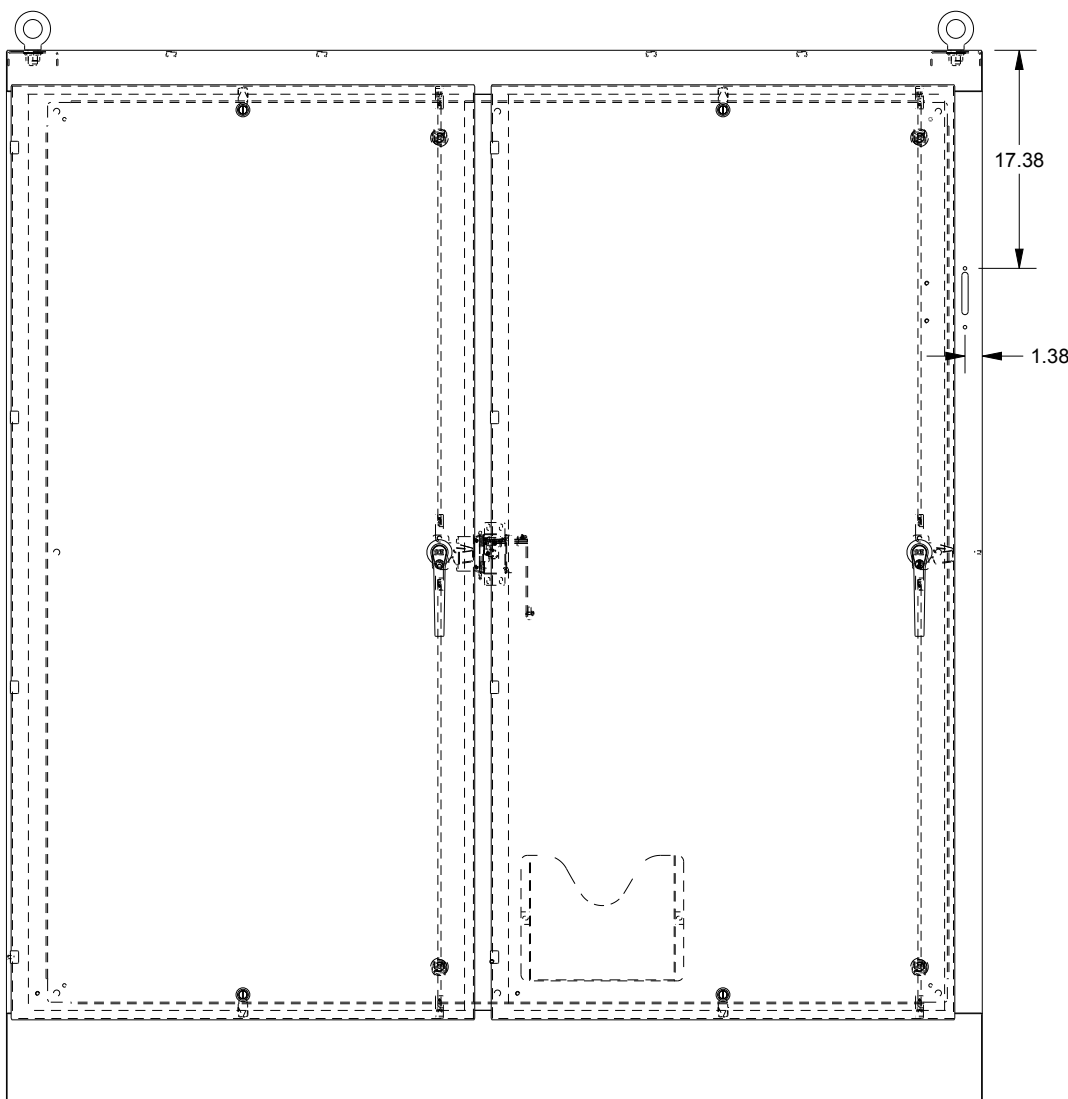

SAGINAW CONTROL & ENGINEERING SCE-84XM7818SS

TOP VIEW

LEFT SIDE VIEW

FRONT VIEW

RIGHT SIDE VIEW

EXTERNAL REAR VIEW

BOTTOM VIEW