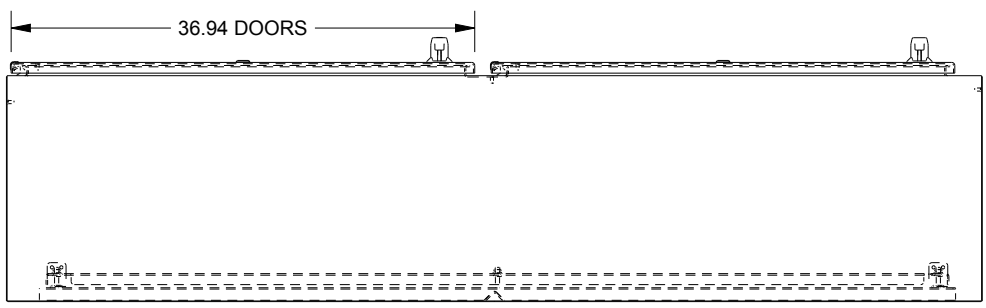

SAGINAW CONTROL & ENGINEERING SCE-84XM7818SS

TOP VIEW

LEFT SIDE VIEW

FRONT VIEW

RIGHT SIDE VIEW

EXTERNAL REAR VIEW

BOTTOM VIEW