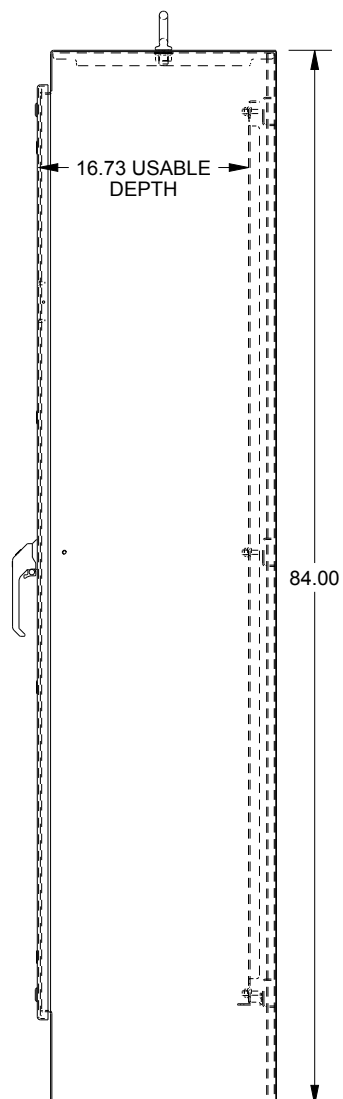

SAGINAW CONTROL & ENGINEERING SCE-84XM7818SS

TOP VIEW

LEFT SIDE VIEW

FRONT VIEW

RIGHT SIDE VIEW

EXTERNAL REAR VIEW

BOTTOM VIEW