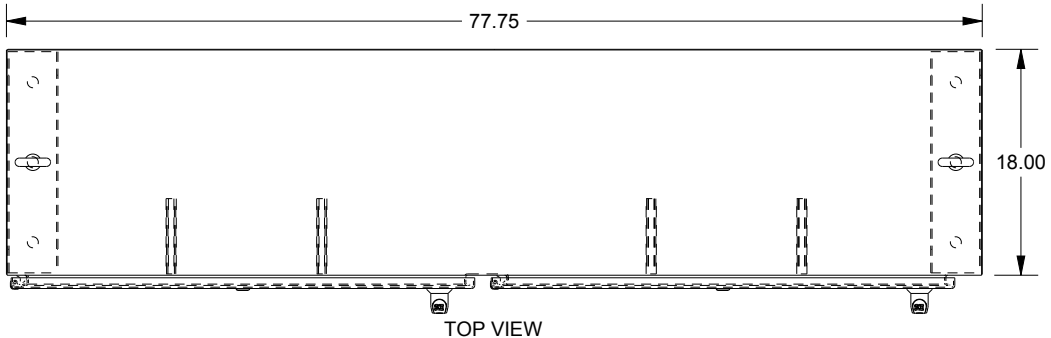

SAGINAW CONTROL & ENGINEERING SCE-84XM7818SS

TOP VIEW

LEFT SIDE VIEW

FRONT VIEW

RIGHT SIDE VIEW

EXTERNAL REAR VIEW

BOTTOM VIEW