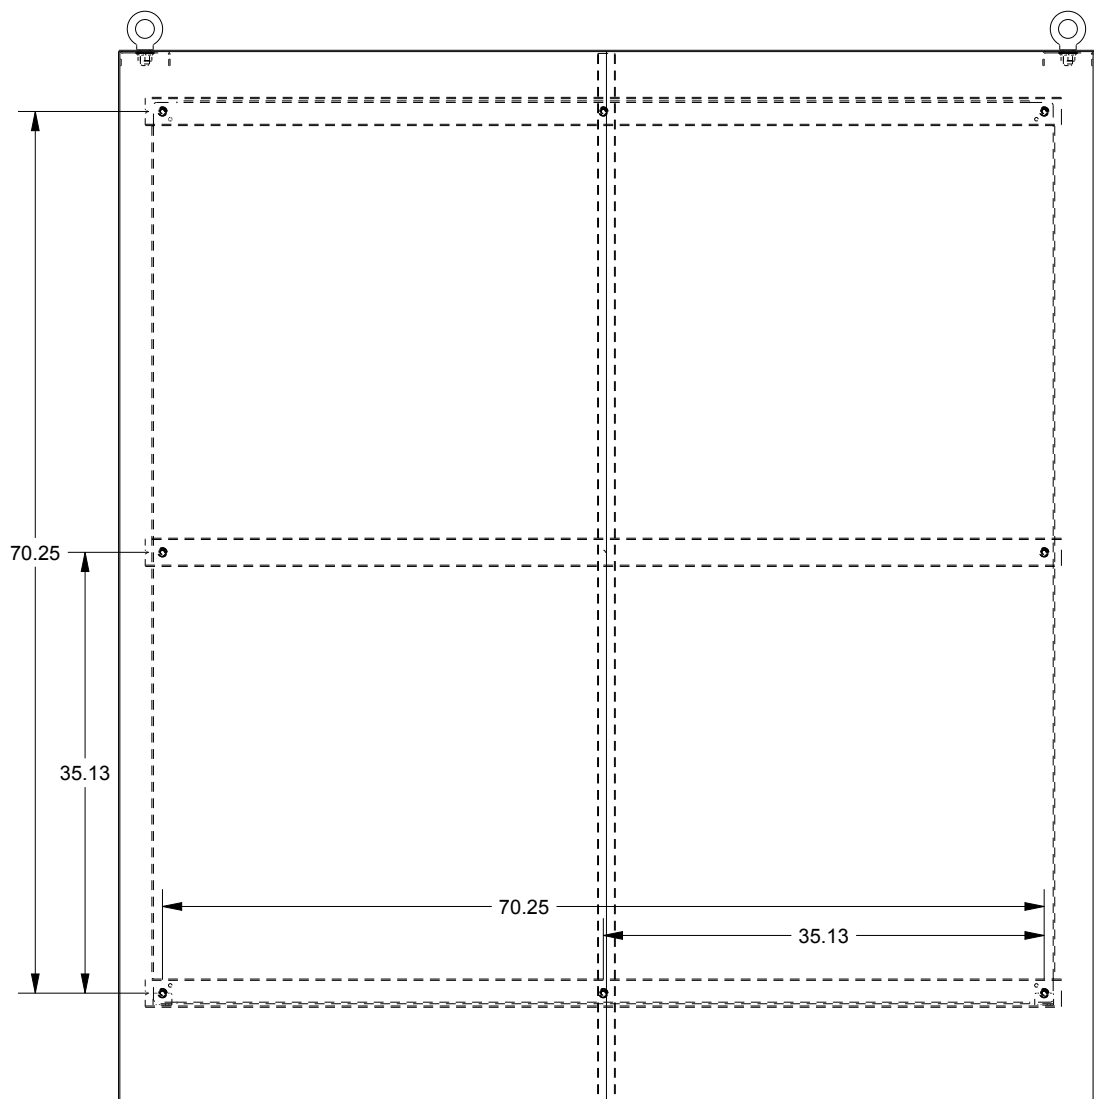

SAGINAW CONTROL & ENGINEERING SCE-84XM7818SS

TOP VIEW

LEFT SIDE VIEW

FRONT VIEW

RIGHT SIDE VIEW

EXTERNAL REAR VIEW

BOTTOM VIEW