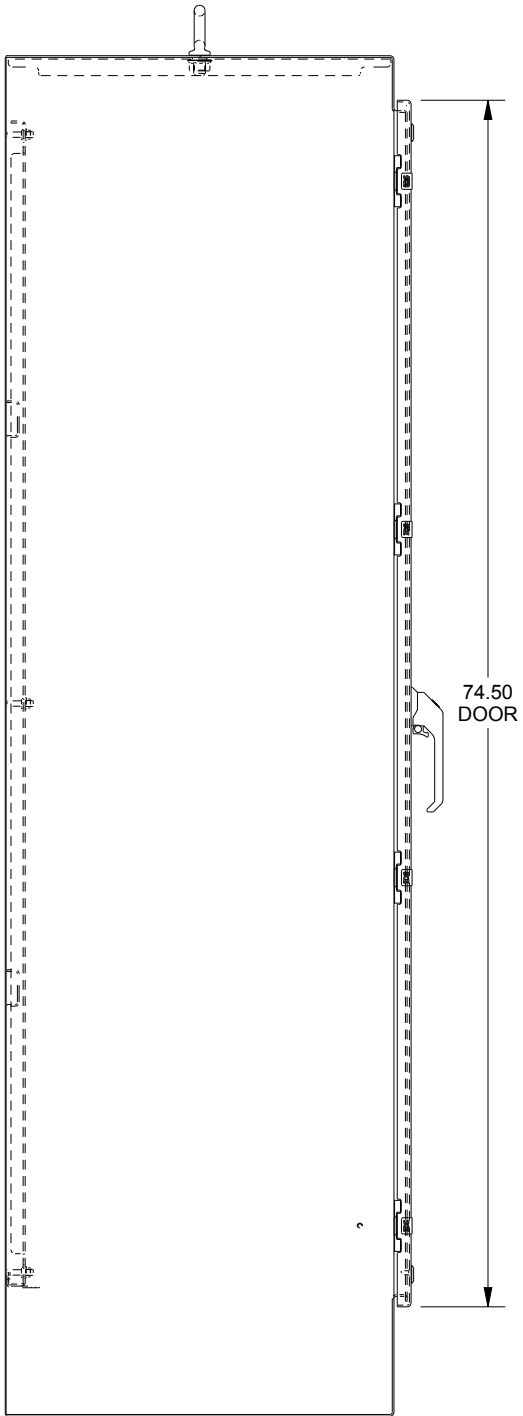

SAGINAW CONTROL & ENGINEERING SCE-84XM4024SS

BOTTOM VIEW

TOP VIEW

LEFT SIDE VIEW

FRONT VIEW

RIGHT SIDE VIEW

EXTERNAL REAR VIEW