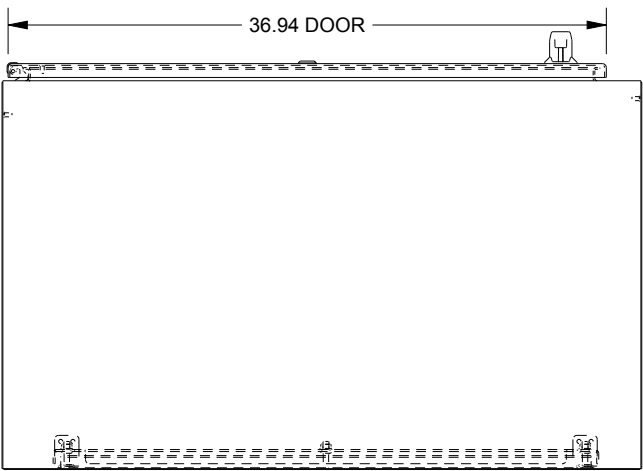

SAGINAW CONTROL & ENGINEERING SCE-84XM4024SS

BOTTOM VIEW

TOP VIEW

LEFT SIDE VIEW

FRONT VIEW

RIGHT SIDE VIEW

EXTERNAL REAR VIEW