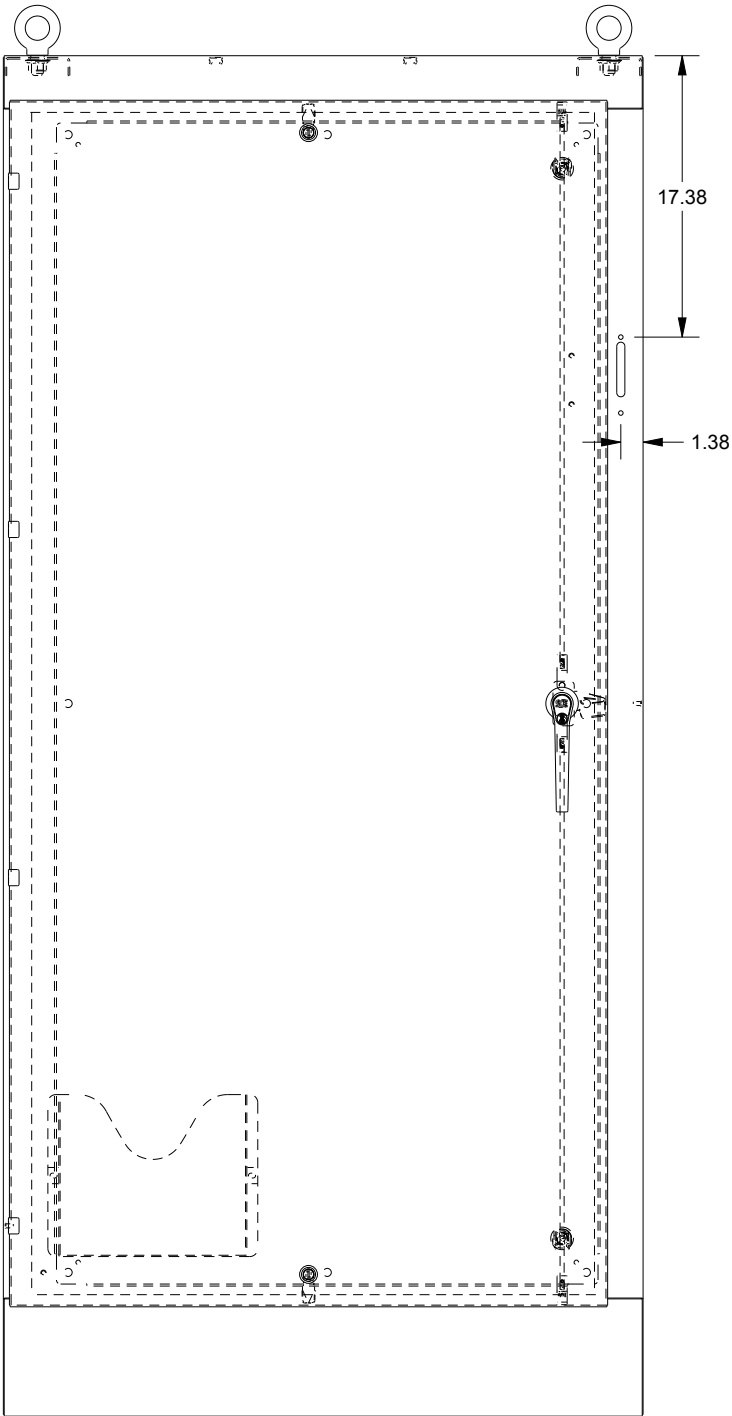

SAGINAW CONTROL & ENGINEERING SCE-84XM4024SS

BOTTOM VIEW

TOP VIEW

LEFT SIDE VIEW

FRONT VIEW

RIGHT SIDE VIEW

EXTERNAL REAR VIEW