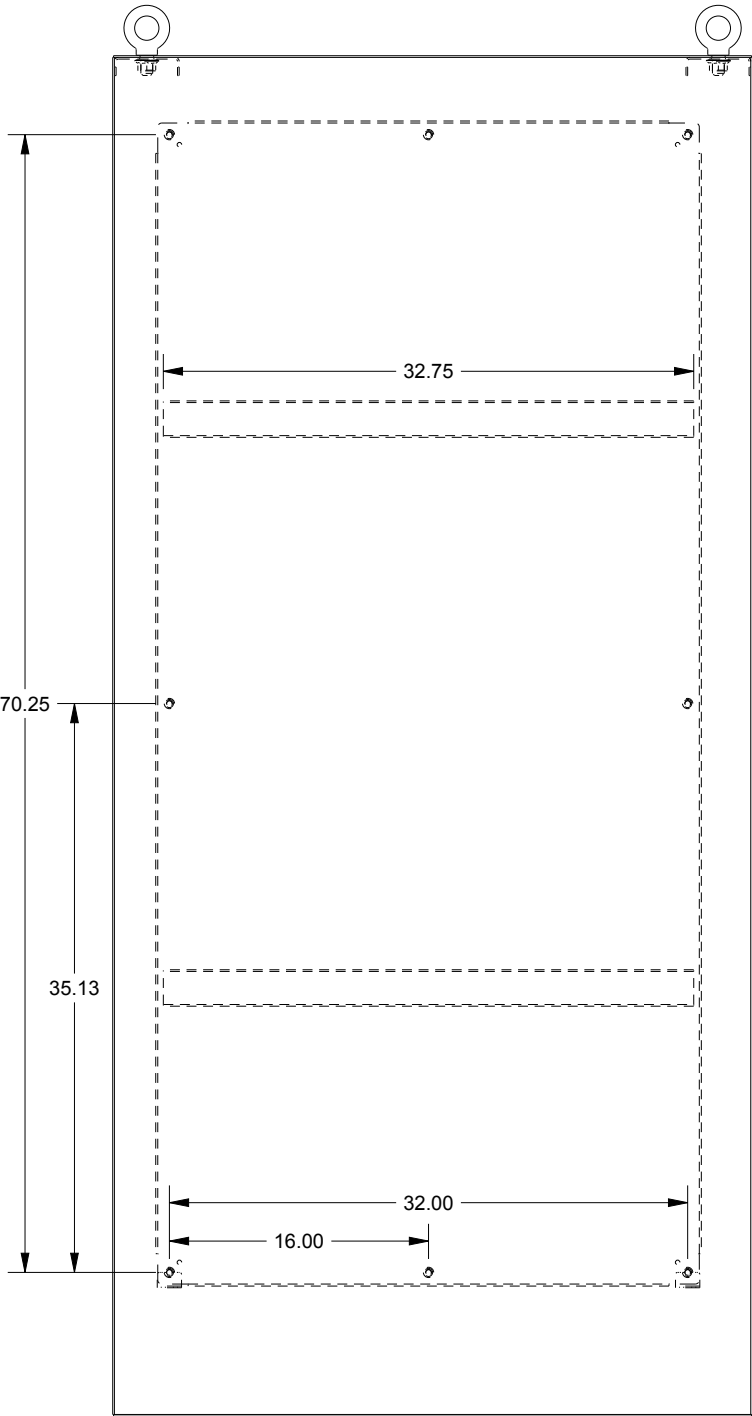

SAGINAW CONTROL & ENGINEERING SCE-84XM4024SS

BOTTOM VIEW

TOP VIEW

LEFT SIDE VIEW

FRONT VIEW

RIGHT SIDE VIEW

EXTERNAL REAR VIEW