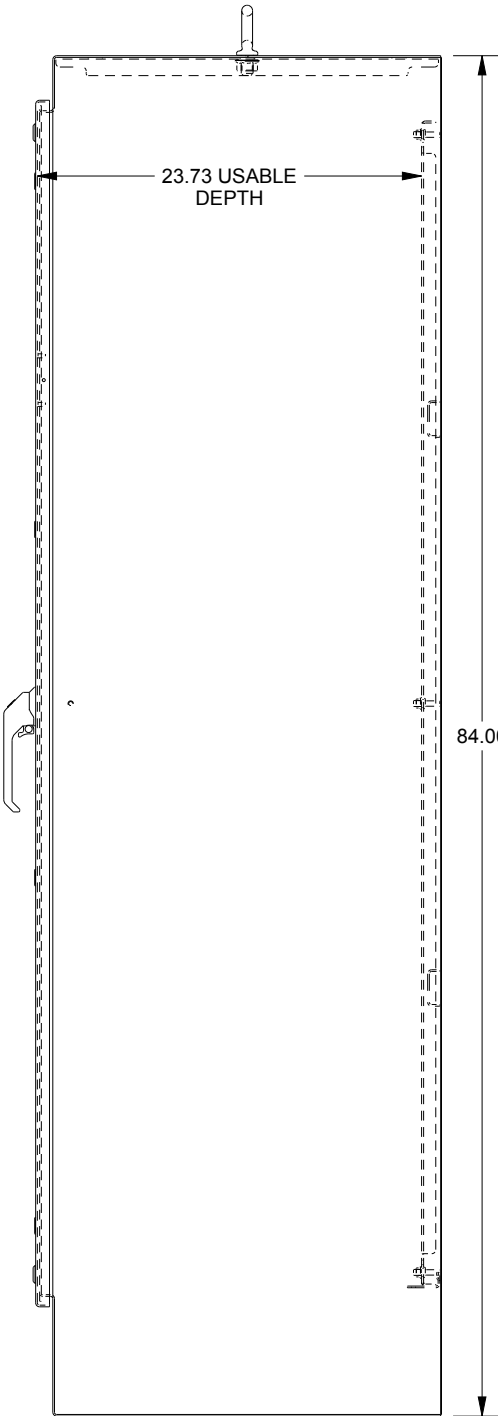

SAGINAW CONTROL & ENGINEERING SCE-84XM4024SS

BOTTOM VIEW

TOP VIEW

LEFT SIDE VIEW

FRONT VIEW

RIGHT SIDE VIEW

EXTERNAL REAR VIEW