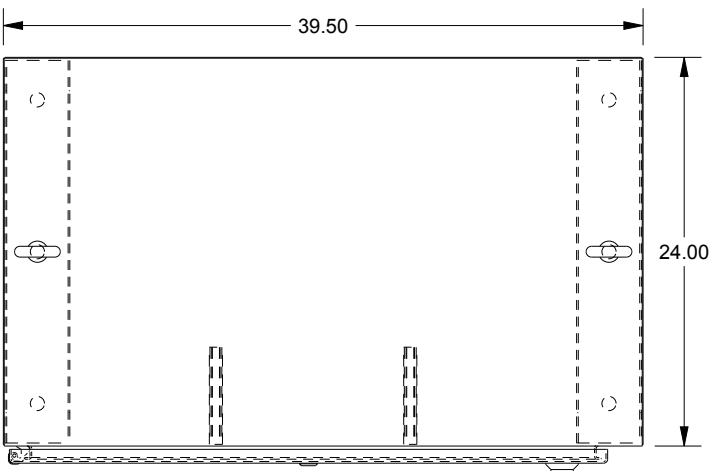

SAGINAW CONTROL & ENGINEERING SCE-84XM4024SS

BOTTOM VIEW

TOP VIEW

LEFT SIDE VIEW

FRONT VIEW

RIGHT SIDE VIEW

EXTERNAL REAR VIEW