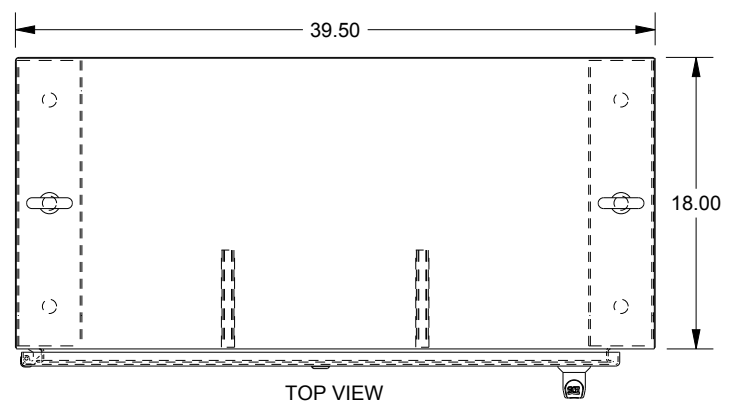

SAGINAW CONTROL & ENGINEERING

SCE-84XM4018SS

BOTTOM VIEW

TOP VIEW

LEFT SIDE VIEW

FRONT VIEW

RIGHT SIDE VIEW

EXTERNAL REAR VIEW