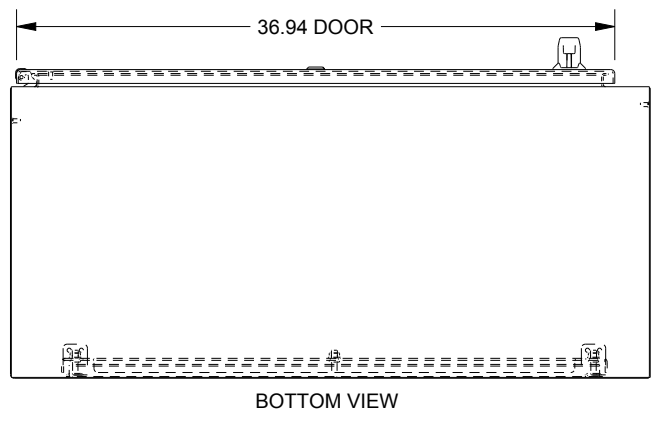

SAGINAW CONTROL & ENGINEERING

SCE-84XM4018SS

BOTTOM VIEW

TOP VIEW

LEFT SIDE VIEW

FRONT VIEW

RIGHT SIDE VIEW

EXTERNAL REAR VIEW