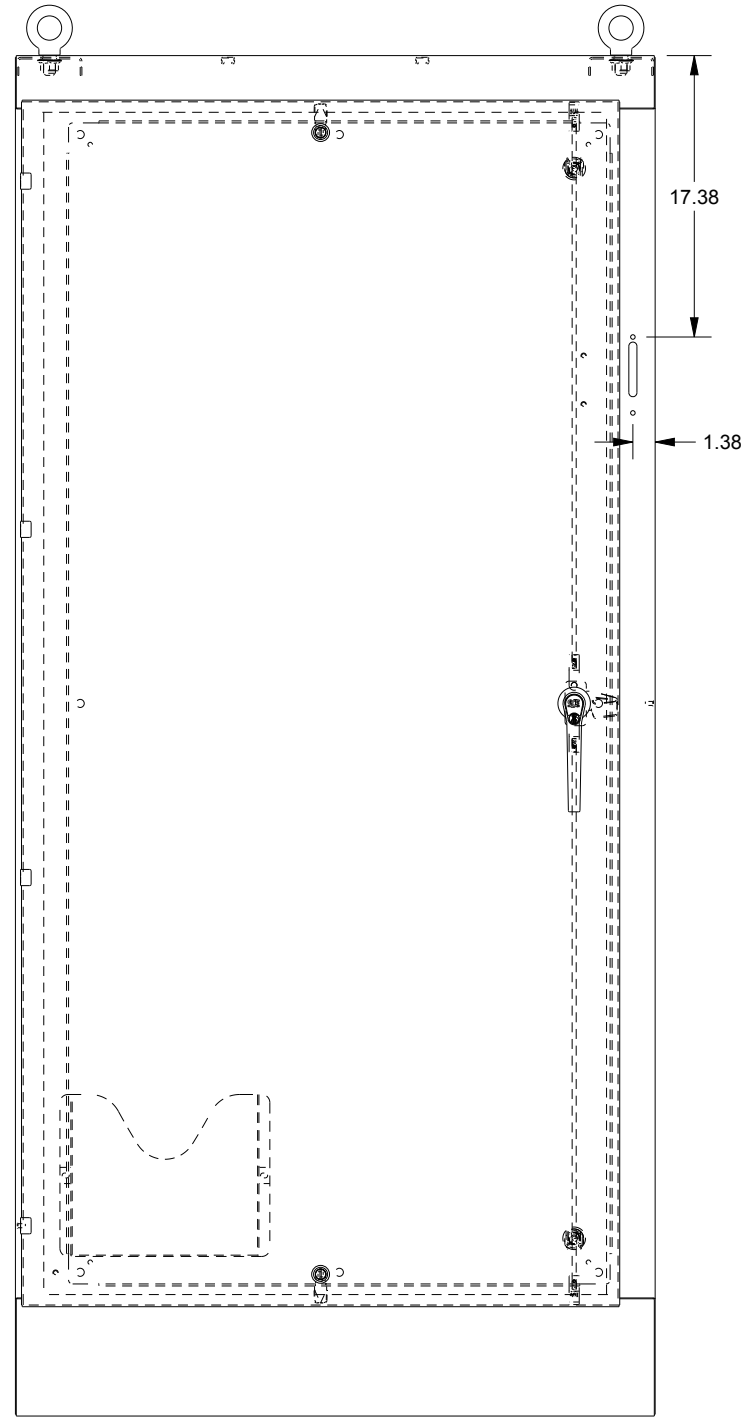

SAGINAW CONTROL & ENGINEERING

SCE-84XM4018SS

BOTTOM VIEW

TOP VIEW

LEFT SIDE VIEW

FRONT VIEW

RIGHT SIDE VIEW

EXTERNAL REAR VIEW