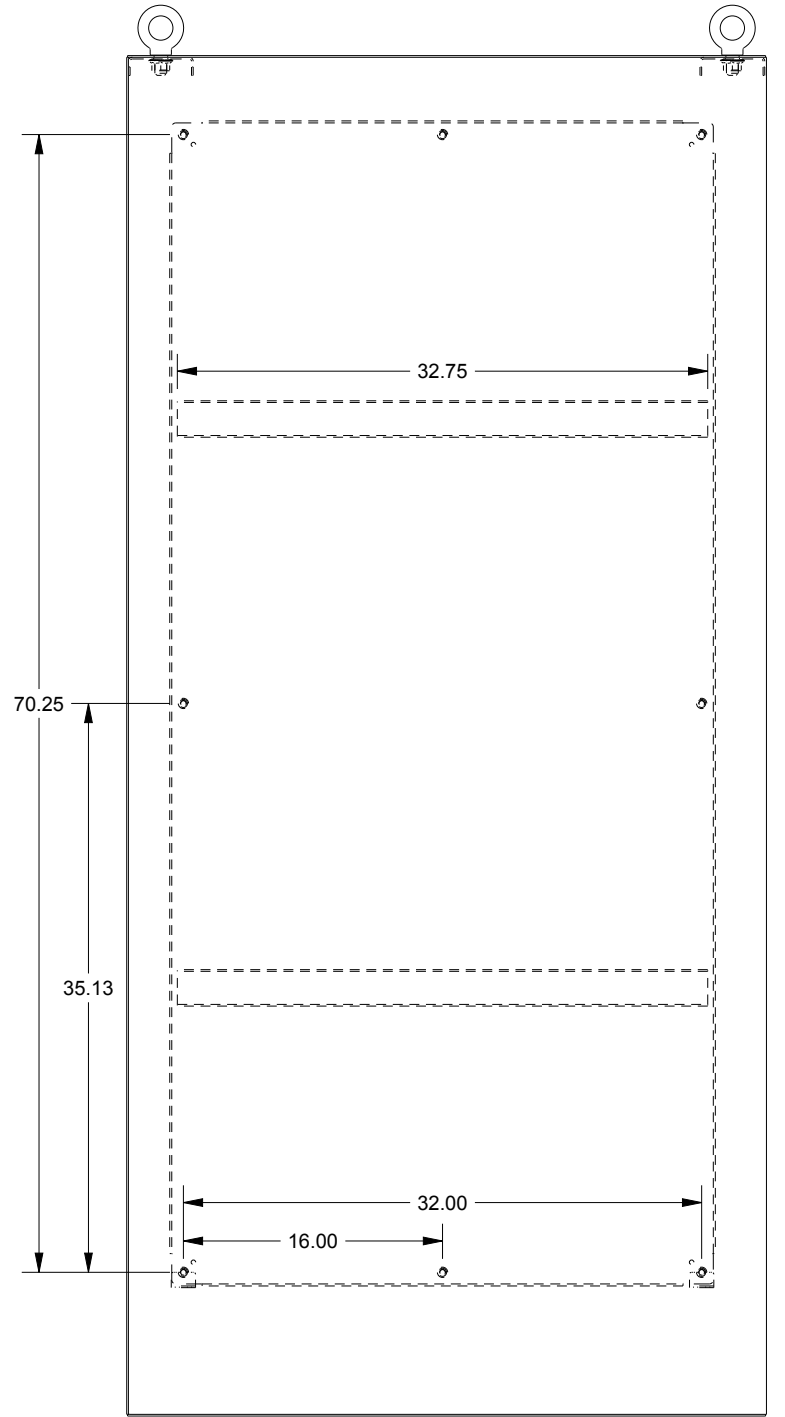

SAGINAW CONTROL & ENGINEERING

SCE-84XM4018SS

BOTTOM VIEW

TOP VIEW

LEFT SIDE VIEW

FRONT VIEW

RIGHT SIDE VIEW

EXTERNAL REAR VIEW