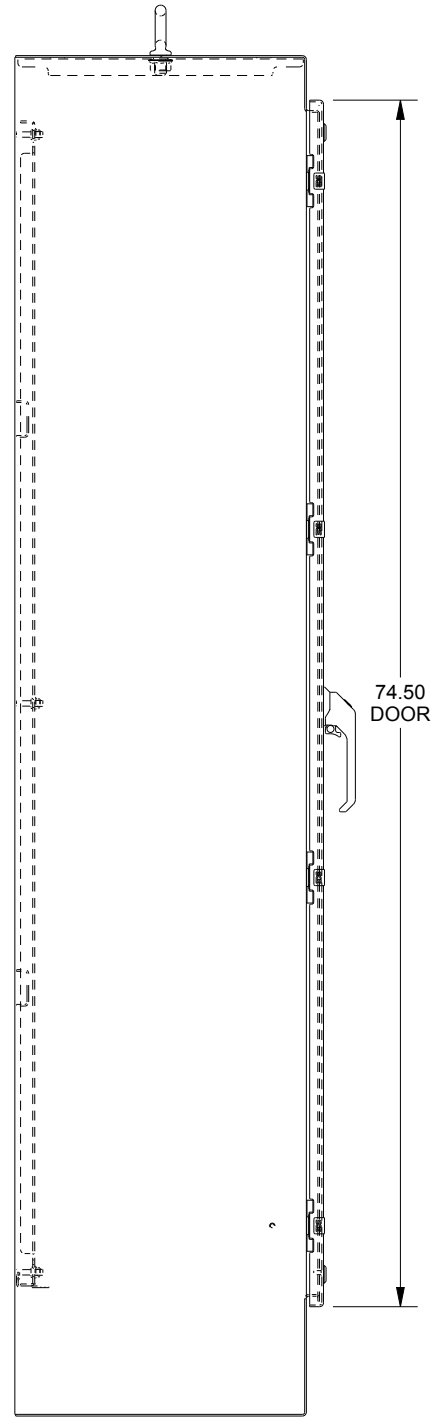

SAGINAW CONTROL & ENGINEERING

SCE-84XM4018SS

BOTTOM VIEW

TOP VIEW

LEFT SIDE VIEW

FRONT VIEW

RIGHT SIDE VIEW

EXTERNAL REAR VIEW