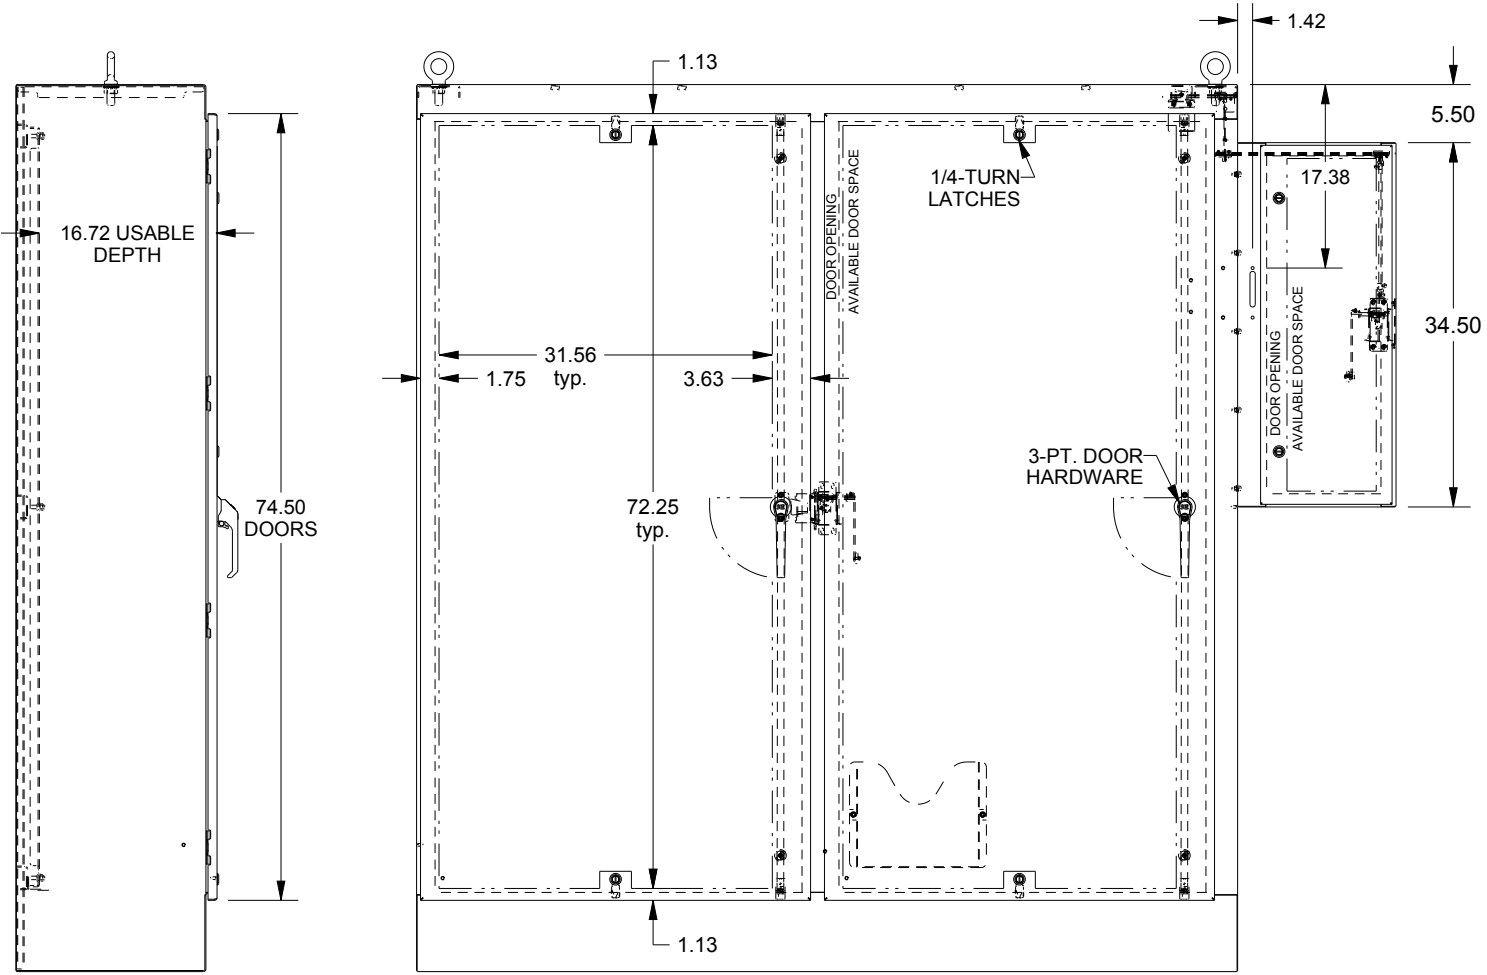

SAGINAW CONTROL & ENGINEERING

SCE-84XD7818SS6

TOP VIEW

LEFT SIDE VIEW

FRONT VIEW

RIGHT SIDE VIEW

EXTERNAL REAR VIEW

BOTTOM VIEW