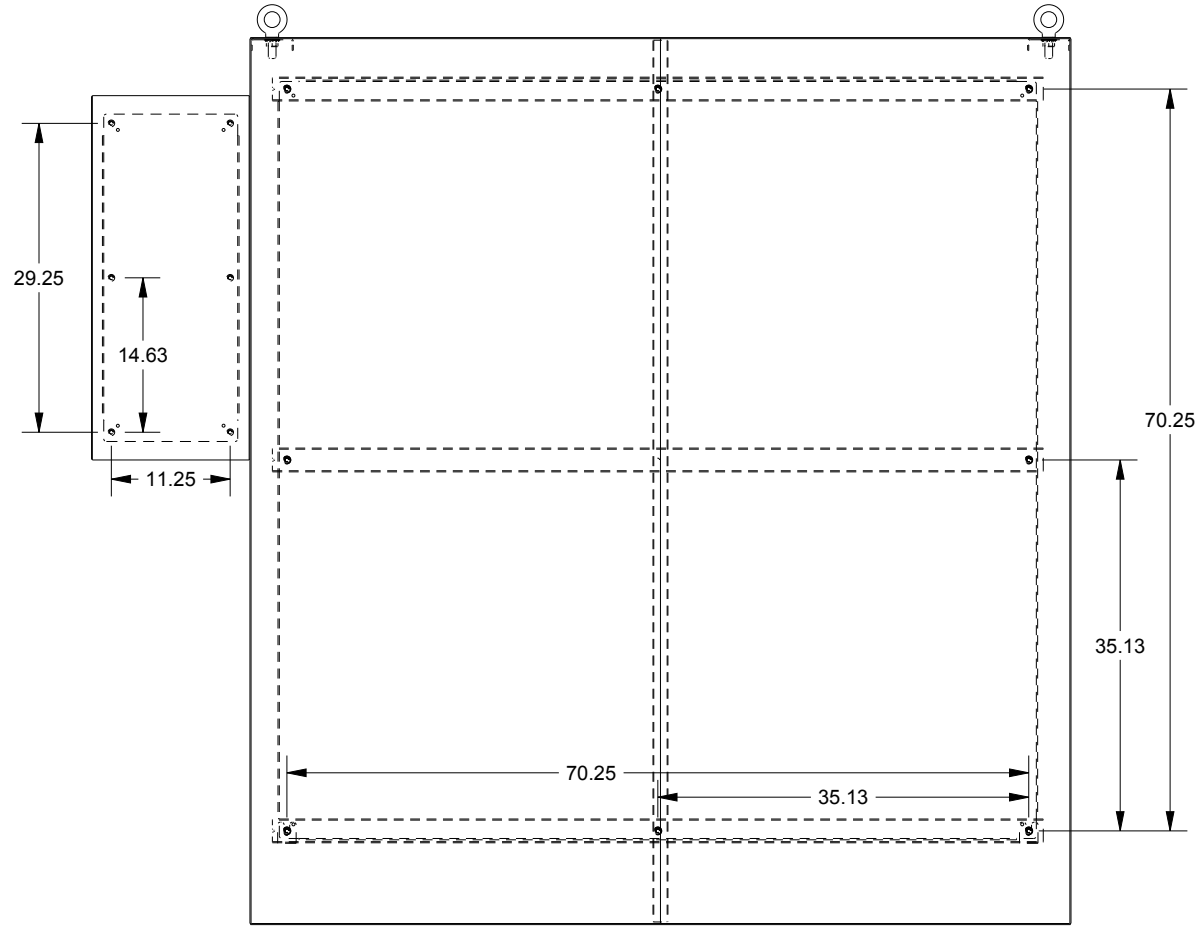

SAGINAW CONTROL & ENGINEERING

SCE-84XD7818SS6

TOP VIEW

LEFT SIDE VIEW

FRONT VIEW

RIGHT SIDE VIEW

EXTERNAL REAR VIEW

BOTTOM VIEW