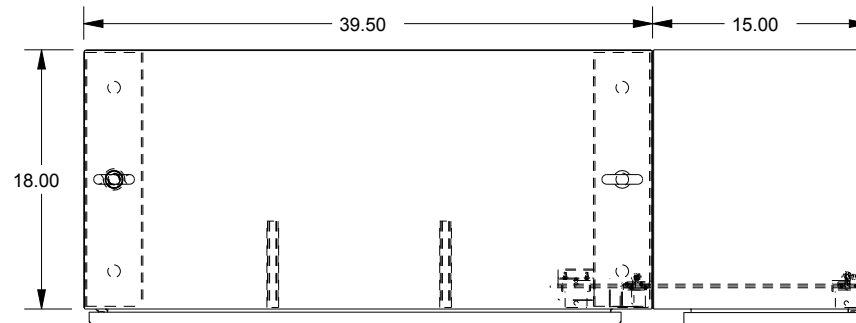

SAGINAW CONTROL & ENGINEERING

SCE-84XD4018SS

BOTTOM VIEW

TOP VIEW

LEFT SIDE VIEW

FRONT VIEW

RIGHT SIDE VIEW

EXTERNAL REAR VIEW