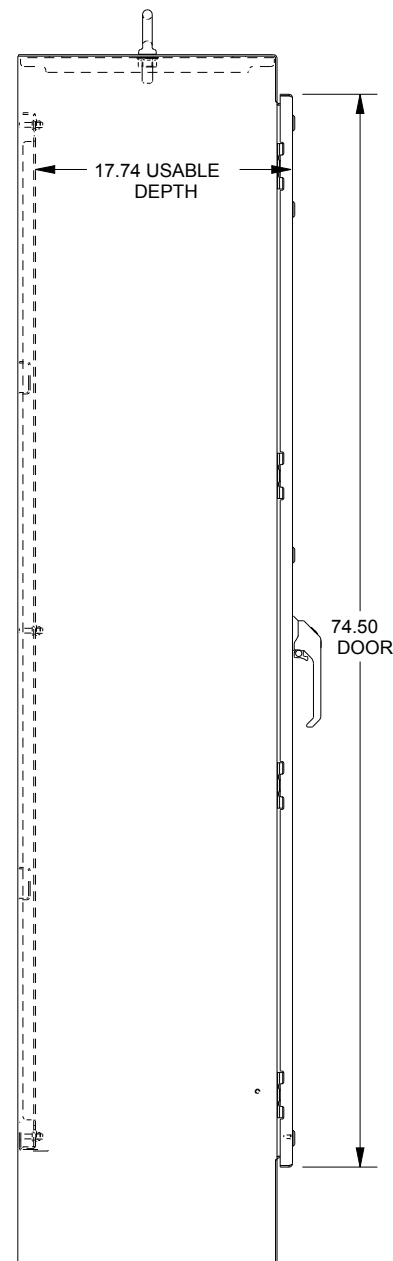

SAGINAW CONTROL & ENGINEERING

SCE-84XD4018SS

BOTTOM VIEW

TOP VIEW

LEFT SIDE VIEW

FRONT VIEW

RIGHT SIDE VIEW

EXTERNAL REAR VIEW