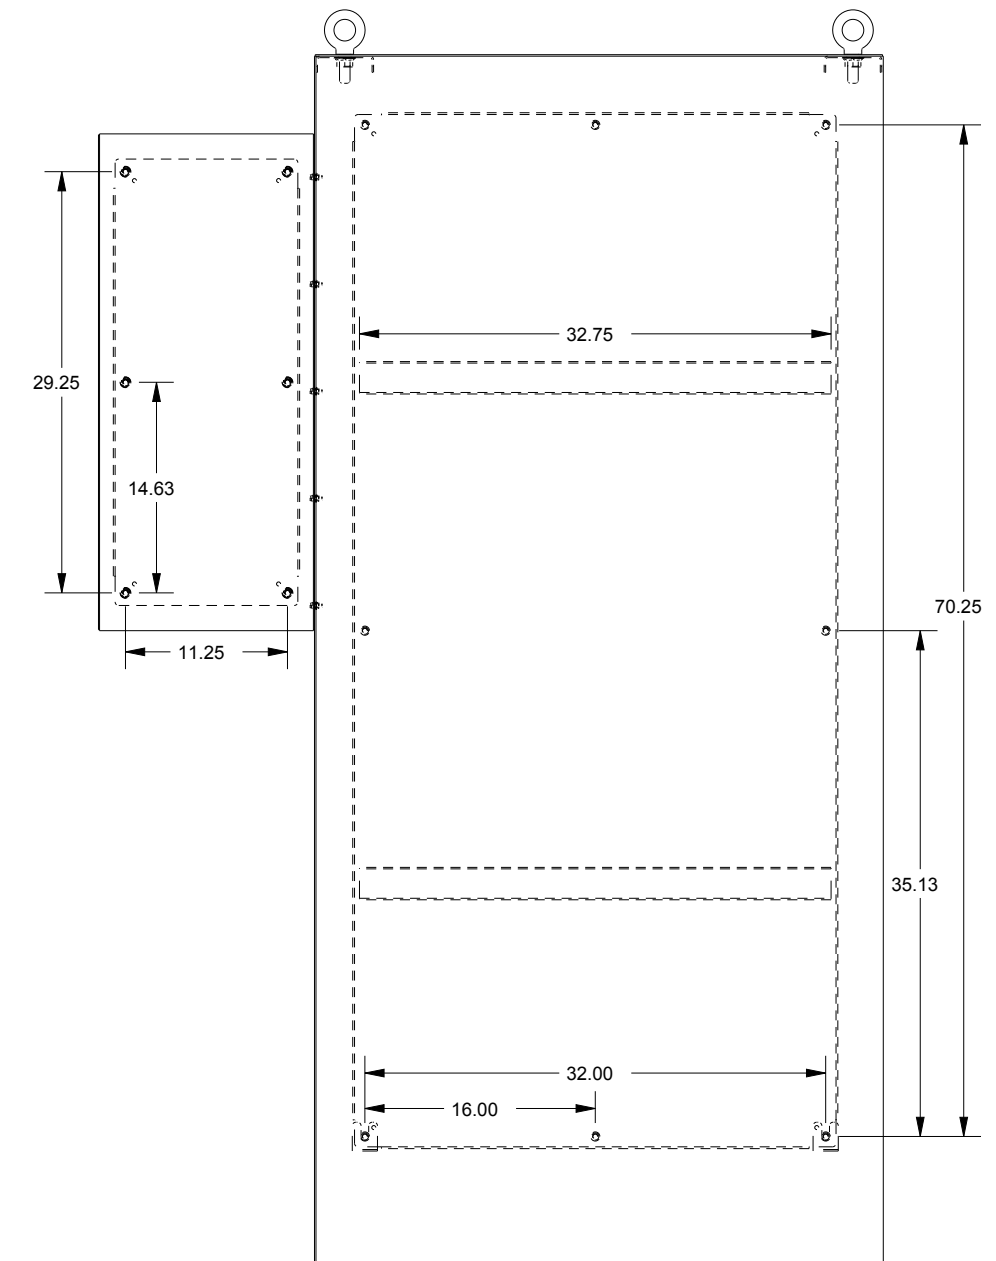

SAGINAW CONTROL & ENGINEERING

SCE-84XD4018SS

BOTTOM VIEW

TOP VIEW

LEFT SIDE VIEW

FRONT VIEW

RIGHT SIDE VIEW

EXTERNAL REAR VIEW