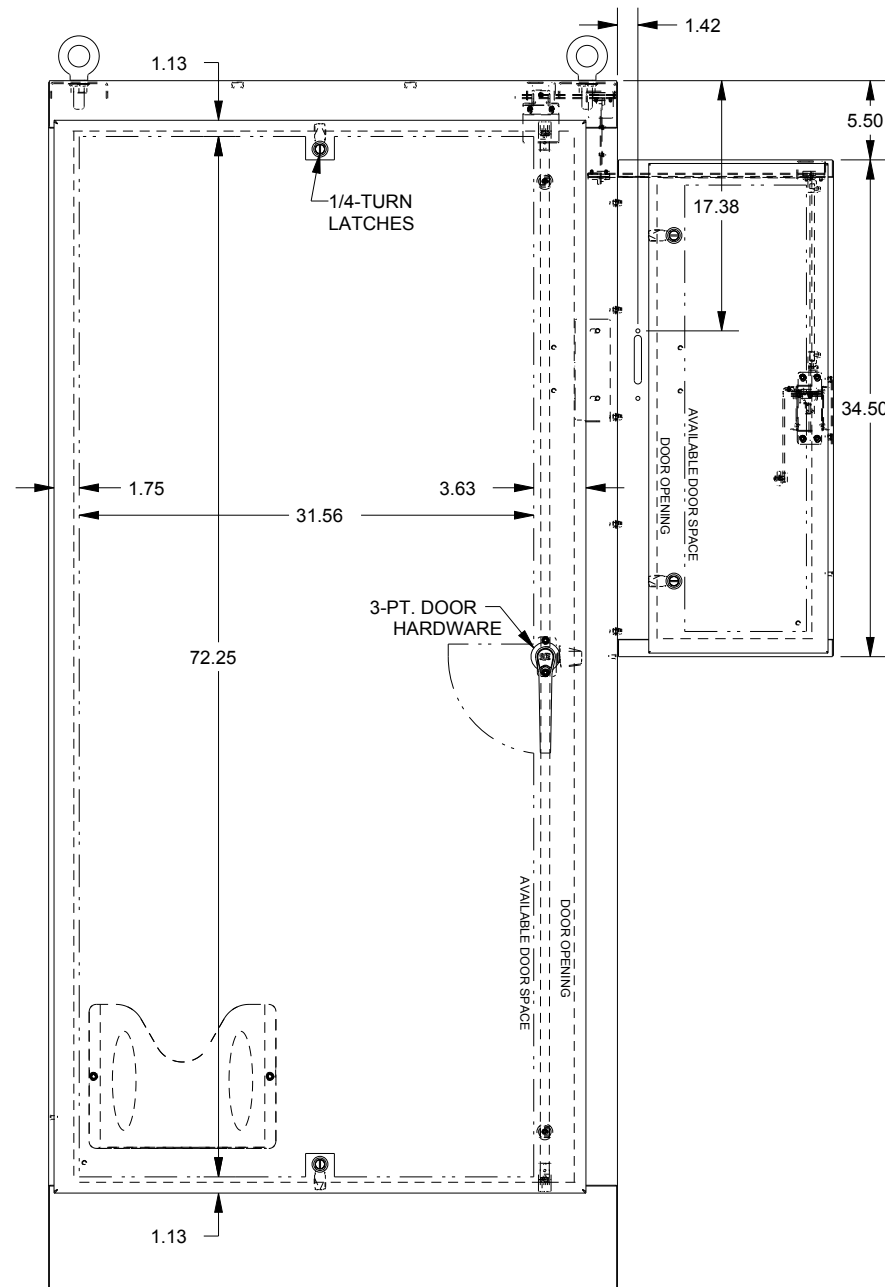

SAGINAW CONTROL & ENGINEERING

SCE-84XD4018SS

BOTTOM VIEW

TOP VIEW

LEFT SIDE VIEW

FRONT VIEW

RIGHT SIDE VIEW

EXTERNAL REAR VIEW