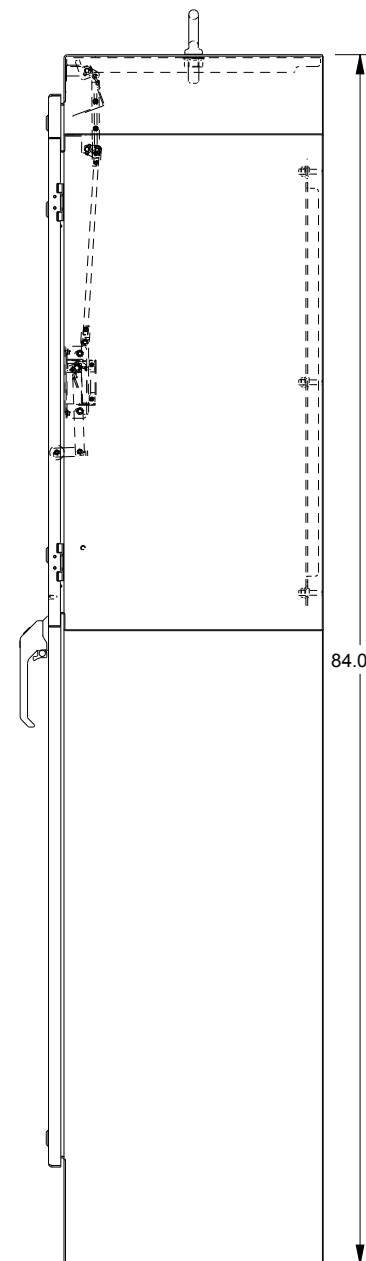

SAGINAW CONTROL & ENGINEERING

SCE-84XD4018SS

BOTTOM VIEW

TOP VIEW

LEFT SIDE VIEW

FRONT VIEW

RIGHT SIDE VIEW

EXTERNAL REAR VIEW