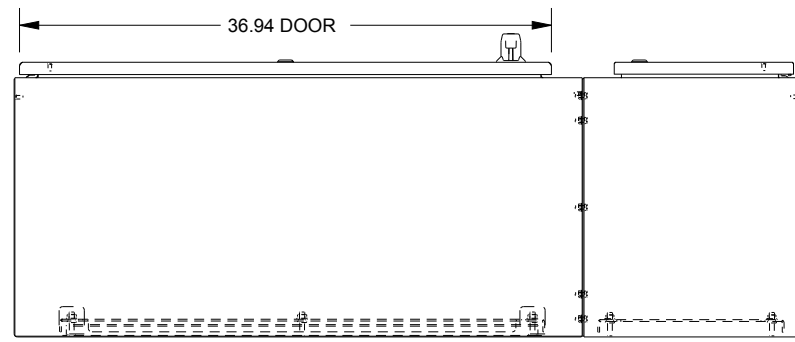

SAGINAW CONTROL & ENGINEERING

SCE-84XD4018SS

BOTTOM VIEW

TOP VIEW

LEFT SIDE VIEW

FRONT VIEW

RIGHT SIDE VIEW

EXTERNAL REAR VIEW