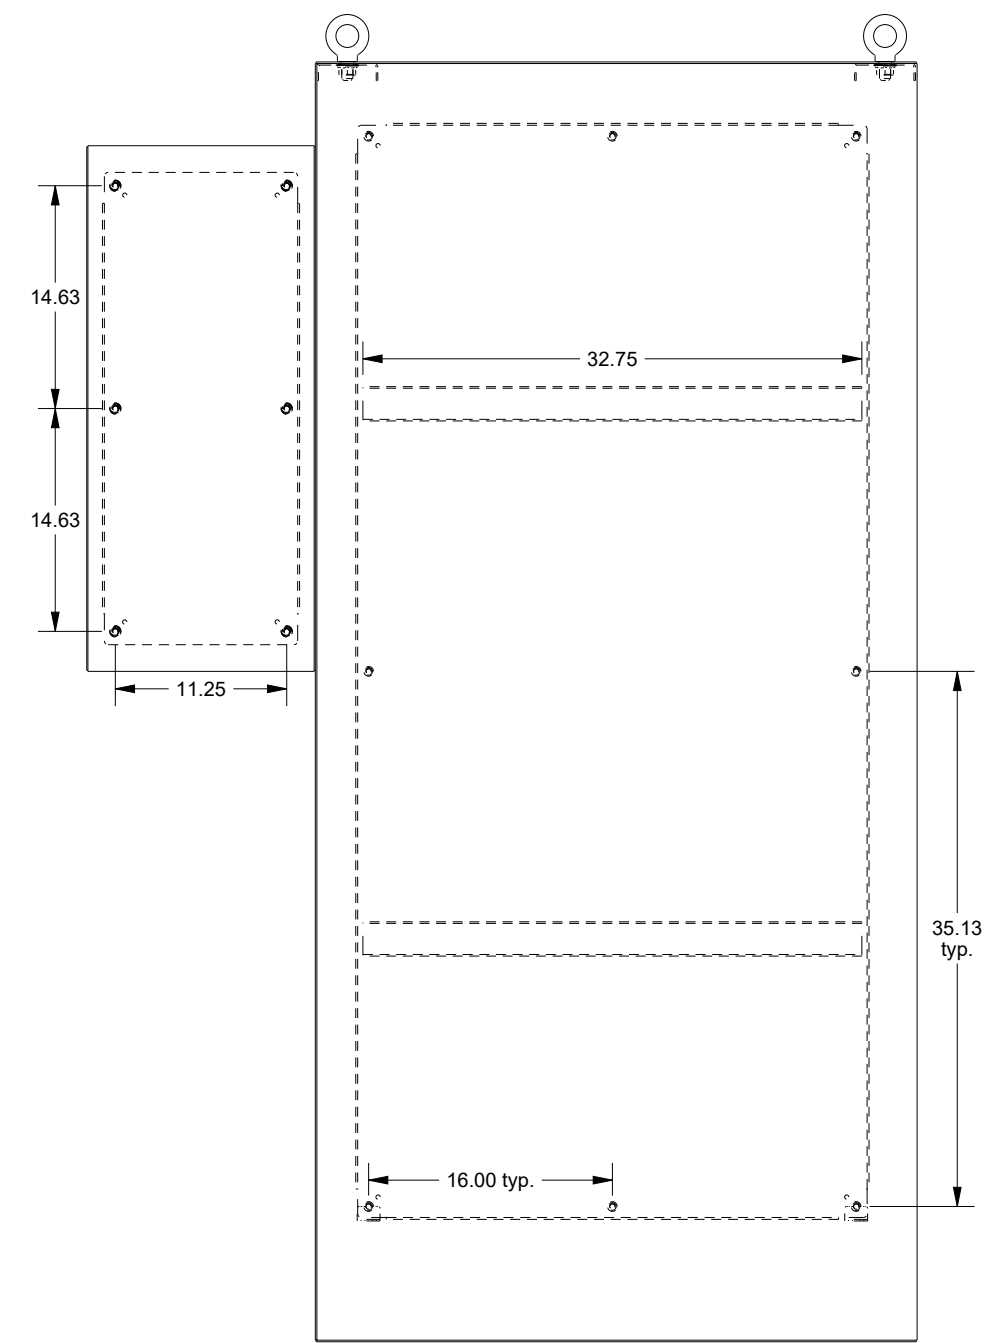

## SCE-84XD4018SS6

BOTTOM VIEW

TOP VIEW

LEFT SIDE VIEW

FRONT VIEW

RIGHT SIDE VIEW

EXTERNAL REAR VIEW