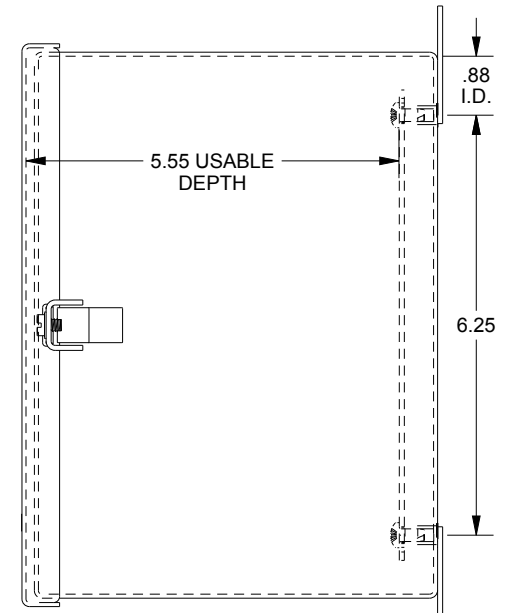

SAGINAW CONTROL & ENGINEERING SCE-8086CHNF

TOP VIEW

LEFT SIDE VIEW

FRONT VIEW

RIGHT SIDE VIEW

EXTERNAL REAR VIEW

BOTTOM VIEW