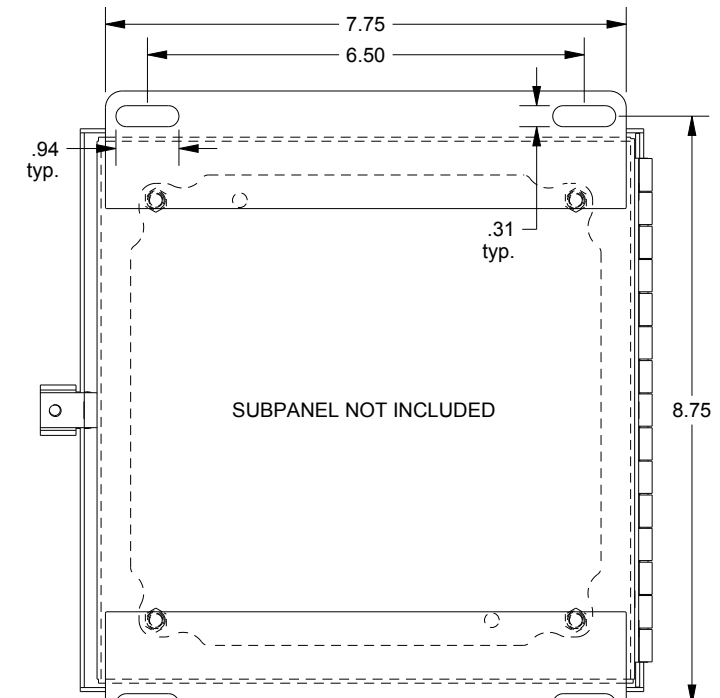

SAGINAW CONTROL & ENGINEERING SCE-8086CHNF

TOP VIEW

LEFT SIDE VIEW

FRONT VIEW

RIGHT SIDE VIEW

EXTERNAL REAR VIEW

BOTTOM VIEW