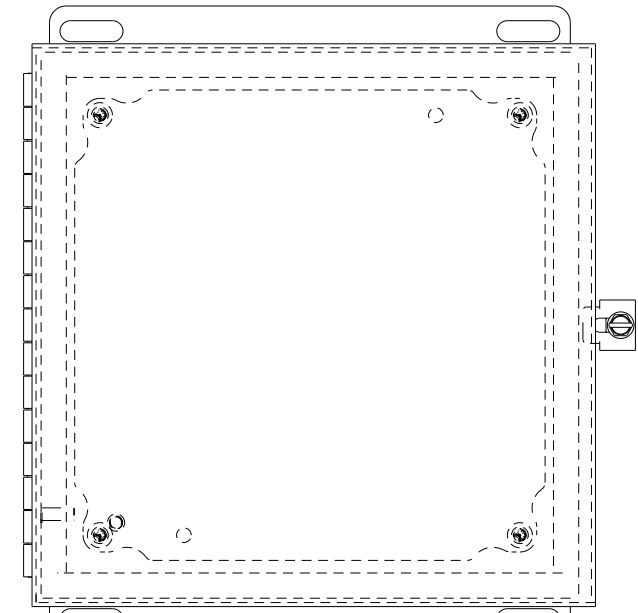

SAGINAW CONTROL & ENGINEERING SCE-8086CHNF

TOP VIEW

LEFT SIDE VIEW

FRONT VIEW

RIGHT SIDE VIEW

EXTERNAL REAR VIEW

BOTTOM VIEW