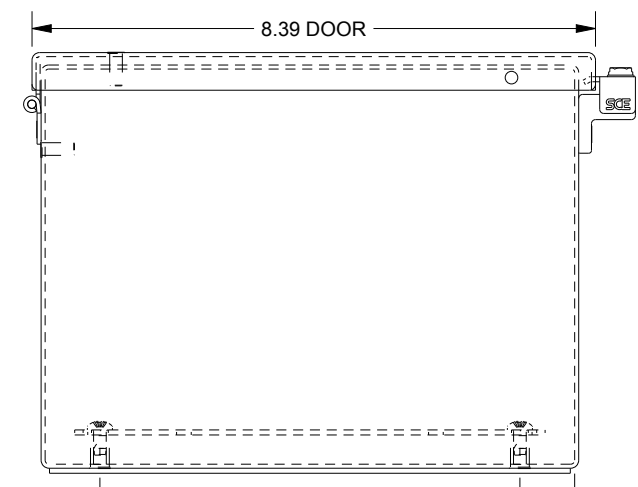

SAGINAW CONTROL & ENGINEERING SCE-8086CHNF

TOP VIEW

LEFT SIDE VIEW

FRONT VIEW

RIGHT SIDE VIEW

EXTERNAL REAR VIEW

BOTTOM VIEW