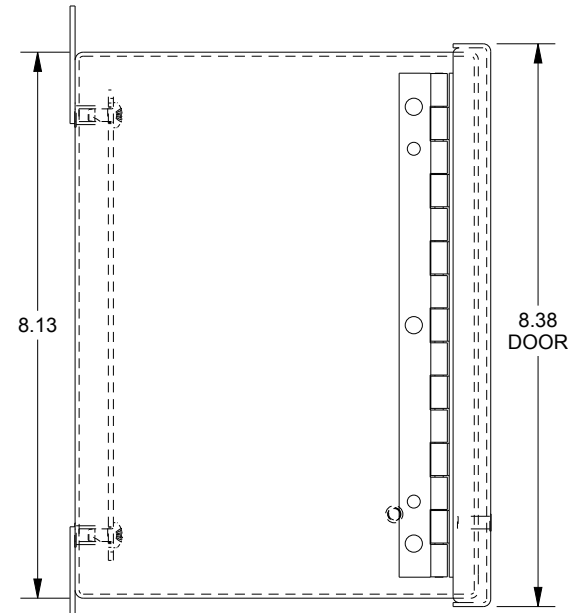

SAGINAW CONTROL & ENGINEERING SCE-8086CHNF

TOP VIEW

LEFT SIDE VIEW

FRONT VIEW

RIGHT SIDE VIEW

EXTERNAL REAR VIEW

BOTTOM VIEW