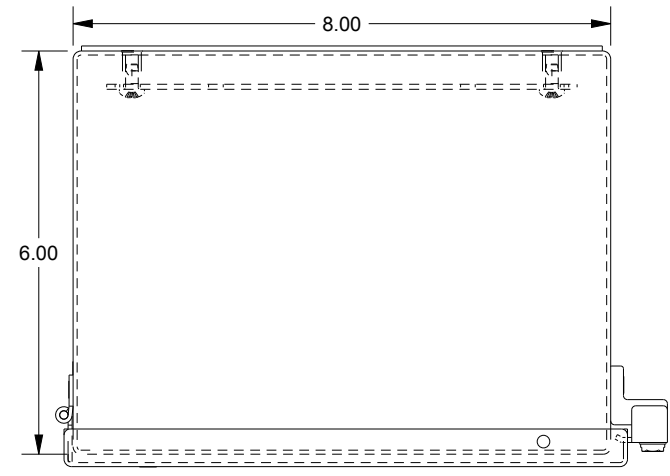

SAGINAW CONTROL & ENGINEERING SCE-8086CHNF

TOP VIEW

LEFT SIDE VIEW

FRONT VIEW

RIGHT SIDE VIEW

EXTERNAL REAR VIEW

BOTTOM VIEW