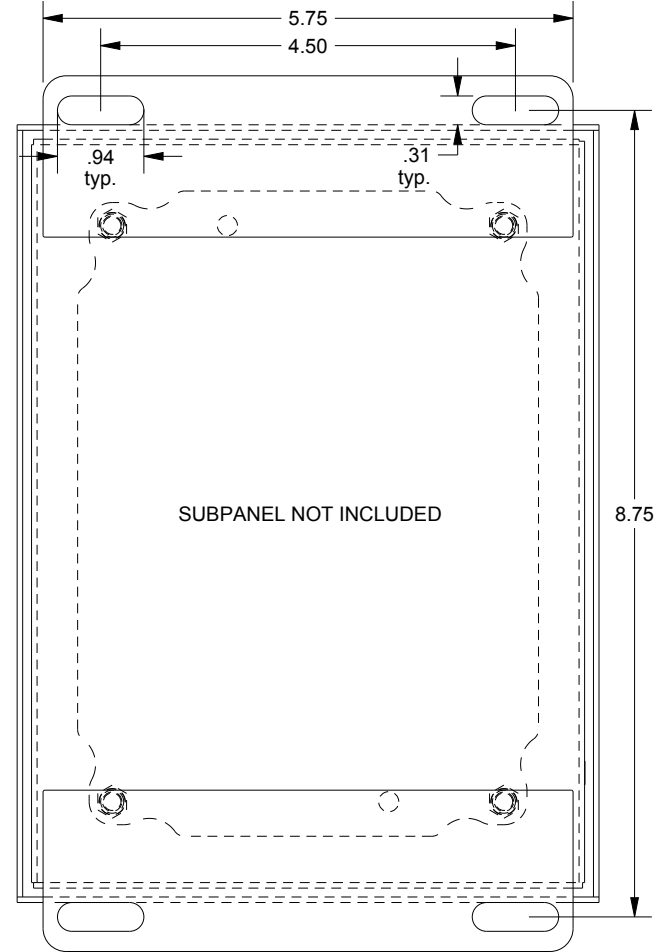

## SCE-806SC

TOP VIEW

LEFT SIDE VIEW

FRONT VIEW

RIGHT SIDE VIEW

EXTERNAL REAR VIEW

BOTTOM VIEW