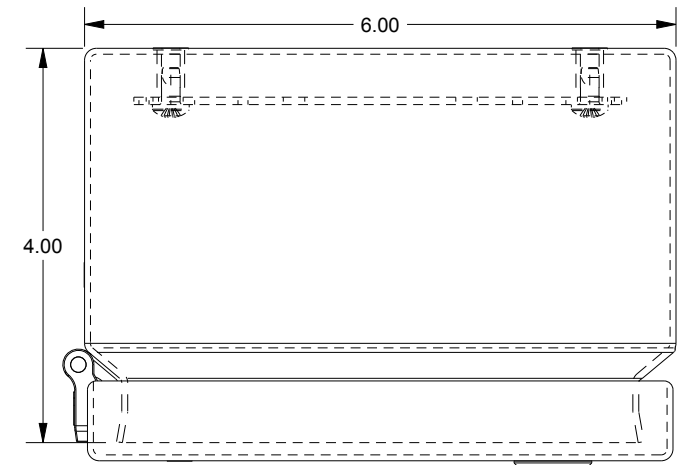

SAGINAW CONTROL & ENGINEERING

SCE-806ELJSS

TOP VIEW

LEFT SIDE VIEW

FRONT VIEW

RIGHT SIDE VIEW

EXTERNAL REAR VIEW

BOTTOM VIEW