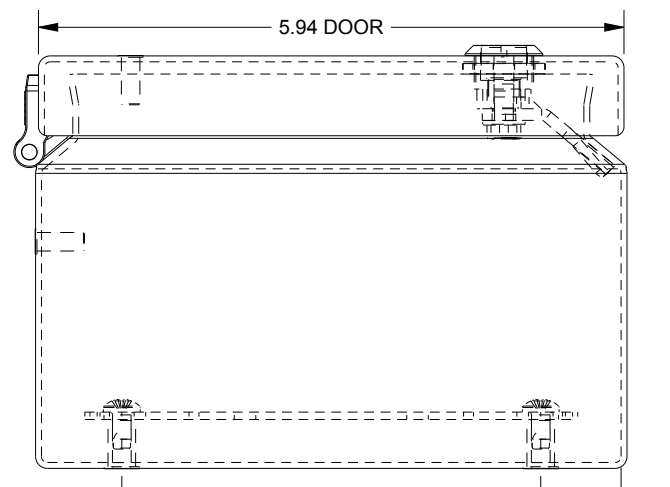

SAGINAW CONTROL & ENGINEERING

SCE-806ELJSS

TOP VIEW

LEFT SIDE VIEW

FRONT VIEW

RIGHT SIDE VIEW

EXTERNAL REAR VIEW

BOTTOM VIEW