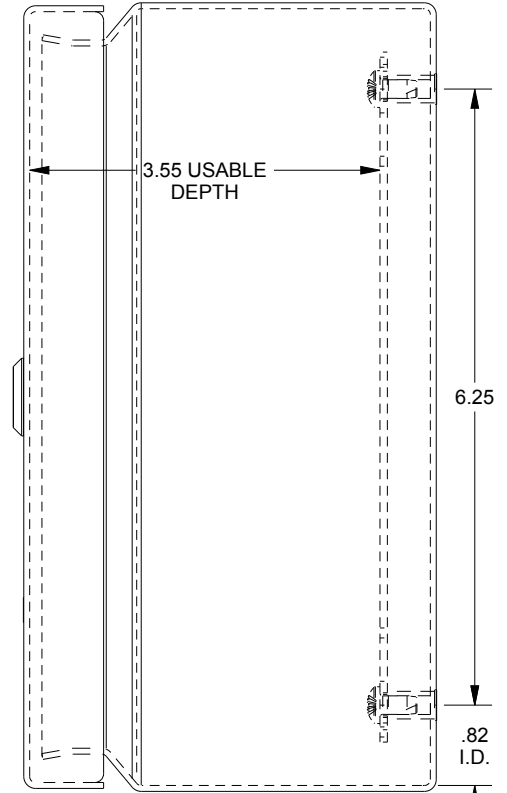

SAGINAW CONTROL & ENGINEERING

SCE-806ELJSS

TOP VIEW

LEFT SIDE VIEW

FRONT VIEW

RIGHT SIDE VIEW

EXTERNAL REAR VIEW

BOTTOM VIEW