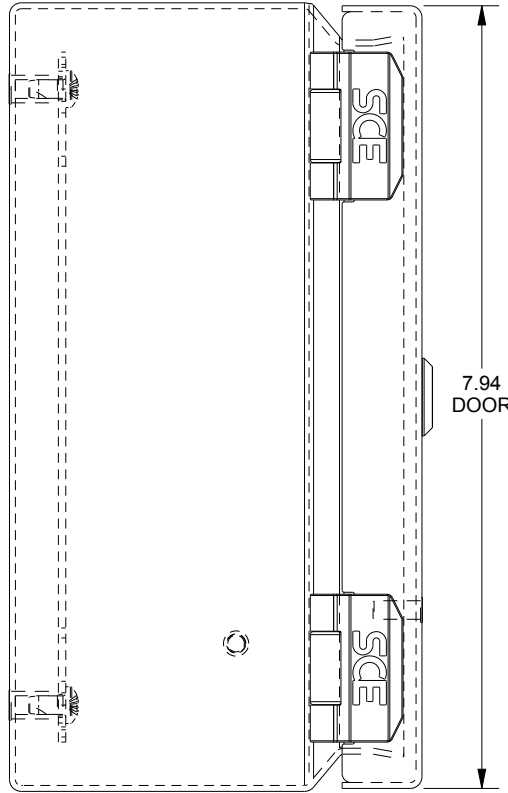

SAGINAW CONTROL & ENGINEERING

SCE-806ELJSS

TOP VIEW

LEFT SIDE VIEW

FRONT VIEW

RIGHT SIDE VIEW

EXTERNAL REAR VIEW

BOTTOM VIEW