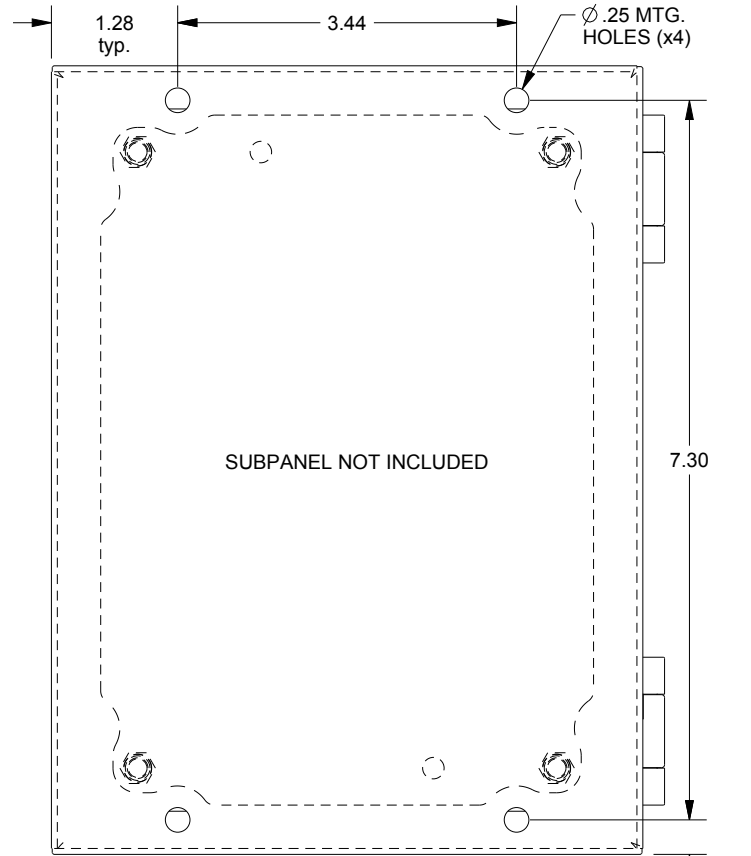

SAGINAW CONTROL & ENGINEERING

SCE-806ELJSS

TOP VIEW

LEFT SIDE VIEW

FRONT VIEW

RIGHT SIDE VIEW

EXTERNAL REAR VIEW

BOTTOM VIEW