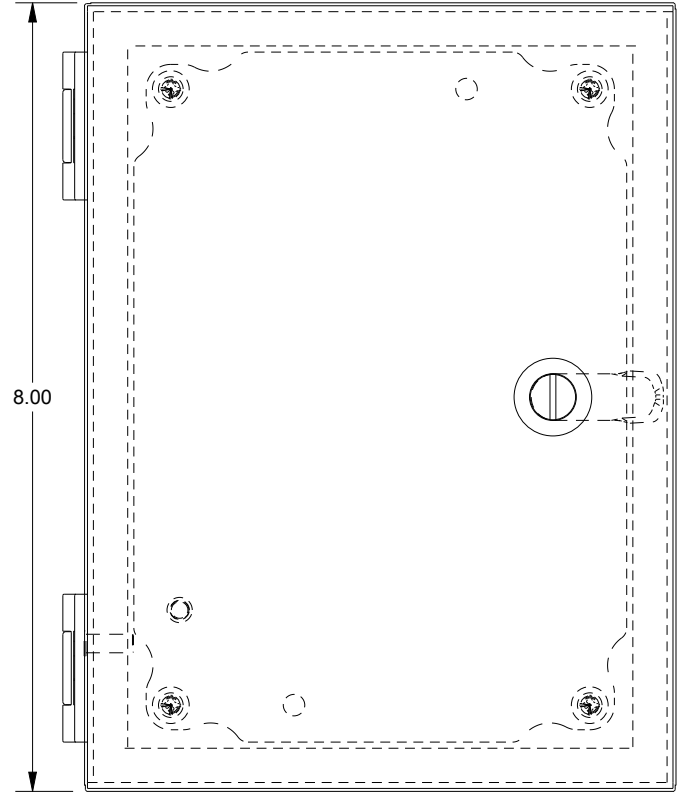

SAGINAW CONTROL & ENGINEERING

SCE-806ELJSS

TOP VIEW

LEFT SIDE VIEW

FRONT VIEW

RIGHT SIDE VIEW

EXTERNAL REAR VIEW

BOTTOM VIEW