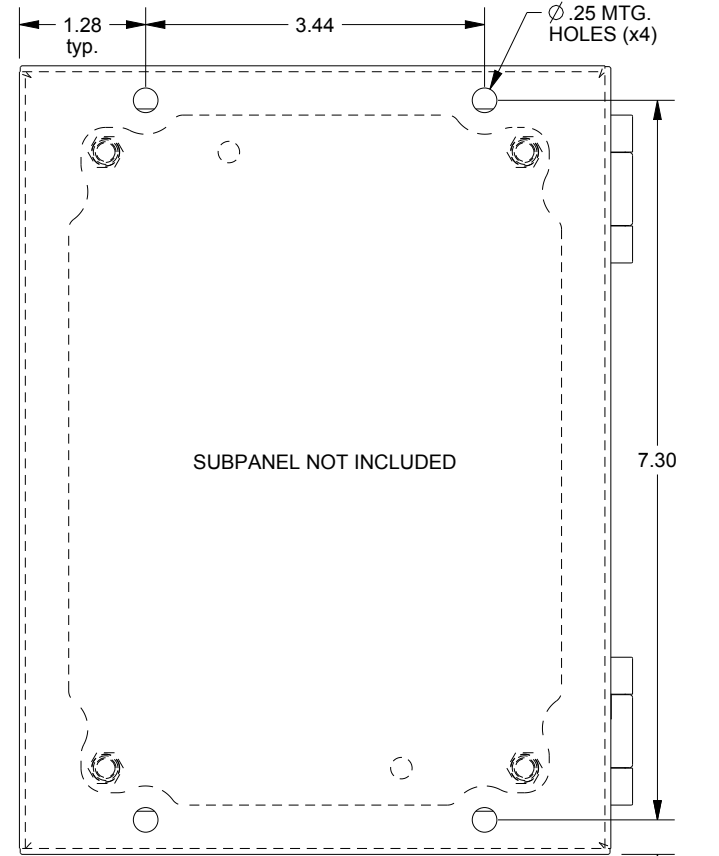

SAGINAW CONTROL & ENGINEERING

SCE-806ELJSS6

TOP VIEW

LEFT SIDE VIEW

FRONT VIEW

RIGHT SIDE VIEW

EXTERNAL REAR VIEW

BOTTOM VIEW