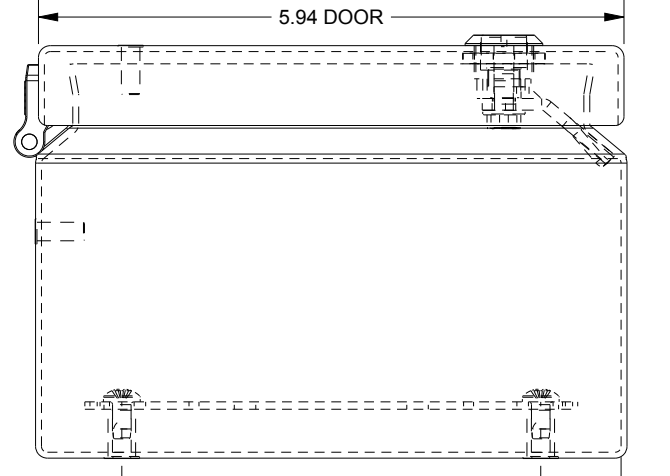

SAGINAW CONTROL & ENGINEERING

SCE-806ELJSS6

TOP VIEW

LEFT SIDE VIEW

FRONT VIEW

RIGHT SIDE VIEW

EXTERNAL REAR VIEW

BOTTOM VIEW