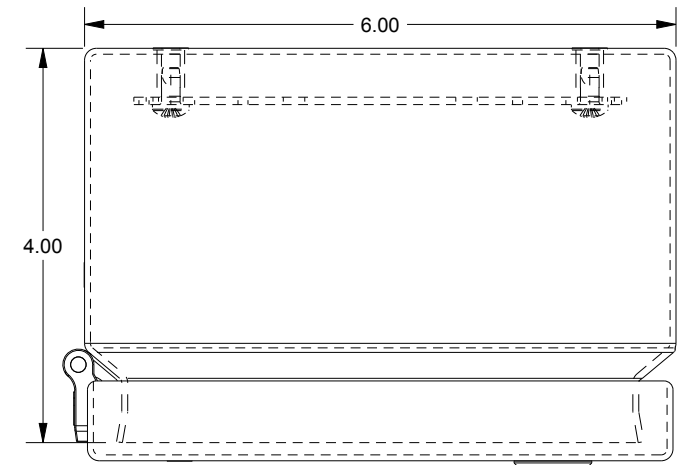

SAGINAW CONTROL & ENGINEERING

SCE-806ELJSS6

TOP VIEW

LEFT SIDE VIEW

FRONT VIEW

RIGHT SIDE VIEW

EXTERNAL REAR VIEW

BOTTOM VIEW