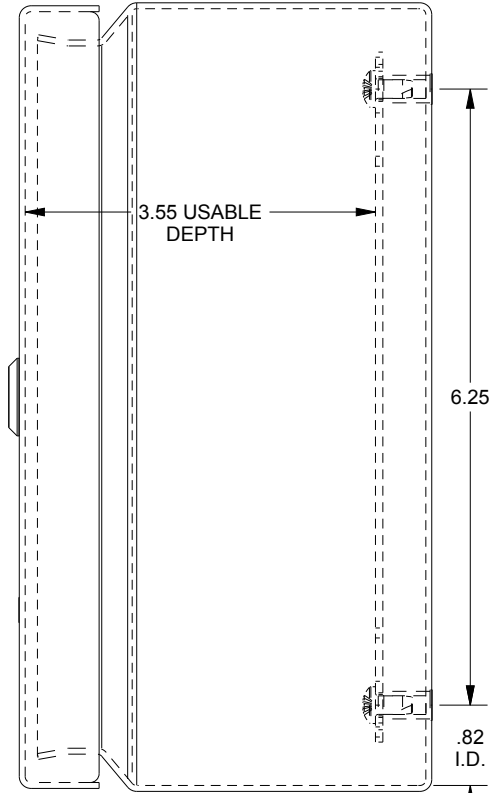

SAGINAW CONTROL & ENGINEERING

SCE-806ELJSS6

TOP VIEW

LEFT SIDE VIEW

FRONT VIEW

RIGHT SIDE VIEW

EXTERNAL REAR VIEW

BOTTOM VIEW