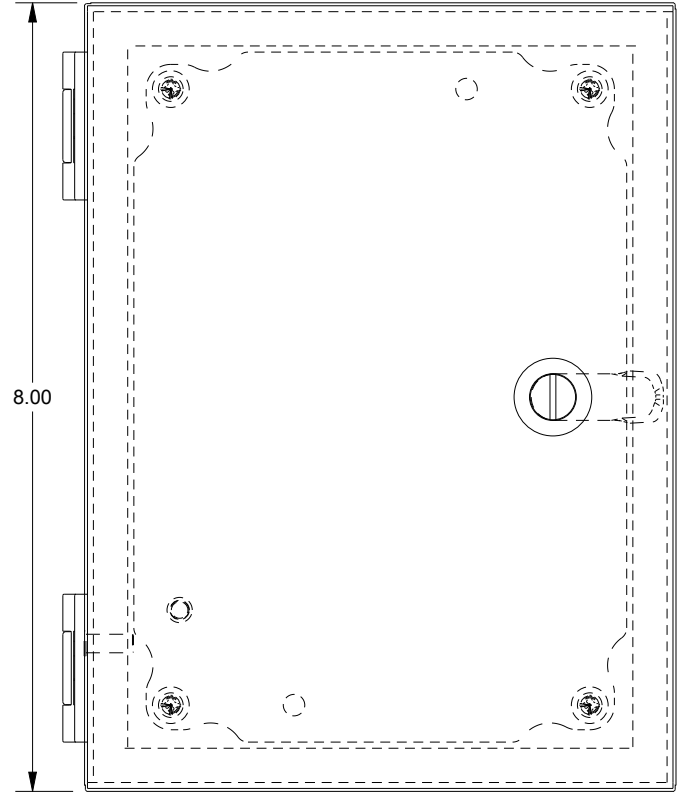

SAGINAW CONTROL & ENGINEERING

SCE-806ELJSS6

TOP VIEW

LEFT SIDE VIEW

FRONT VIEW

RIGHT SIDE VIEW

EXTERNAL REAR VIEW

BOTTOM VIEW