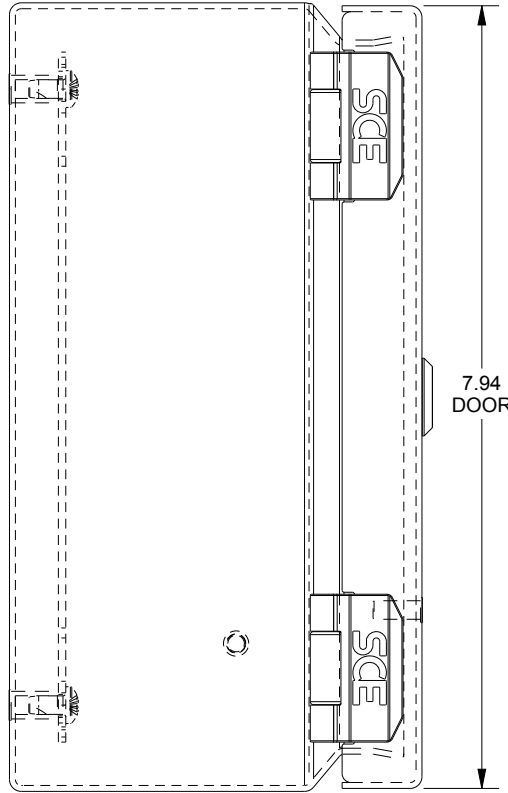

SAGINAW CONTROL & ENGINEERING

SCE-806ELJSS6

TOP VIEW

LEFT SIDE VIEW

FRONT VIEW

RIGHT SIDE VIEW

EXTERNAL REAR VIEW

BOTTOM VIEW