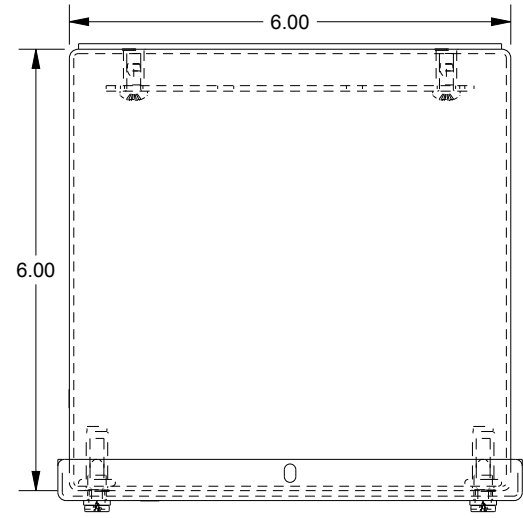

SAGINAW CONTROL & ENGINEERING

SCE-8066SC

TOP VIEW

LEFT SIDE VIEW

FRONT VIEW

RIGHT SIDE VIEW

EXTERNAL REAR VIEW

BOTTOM VIEW