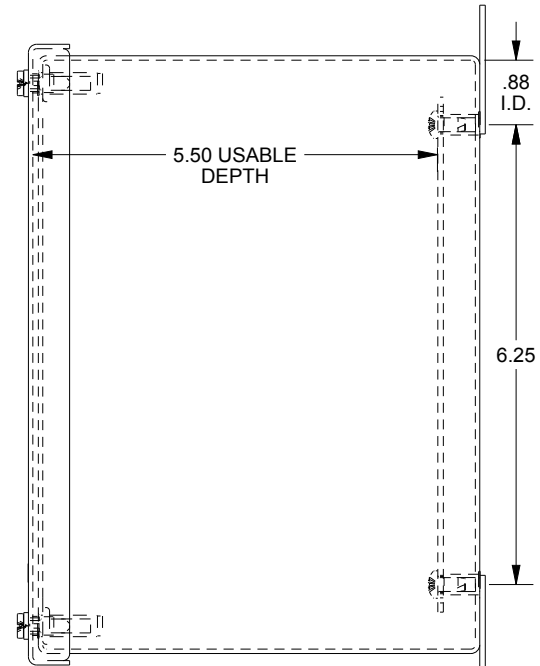

SAGINAW CONTROL & ENGINEERING

SCE-8066SC

TOP VIEW

LEFT SIDE VIEW

FRONT VIEW

RIGHT SIDE VIEW

EXTERNAL REAR VIEW

BOTTOM VIEW