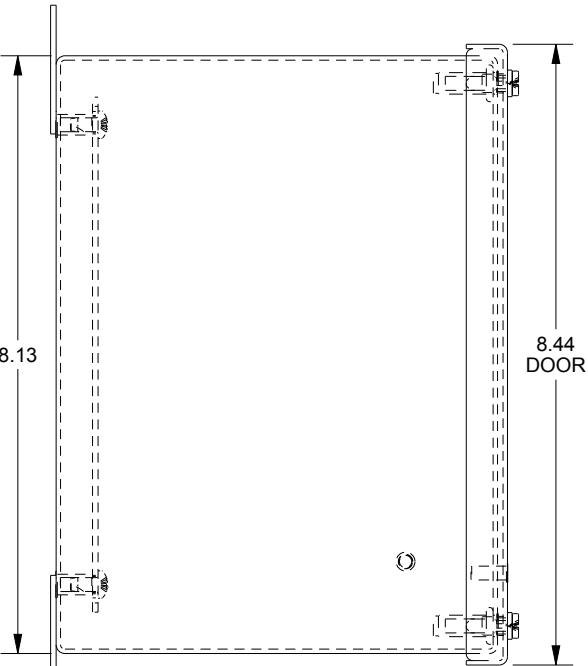

SAGINAW CONTROL & ENGINEERING

SCE-8066SC

TOP VIEW

LEFT SIDE VIEW

FRONT VIEW

RIGHT SIDE VIEW

EXTERNAL REAR VIEW

BOTTOM VIEW