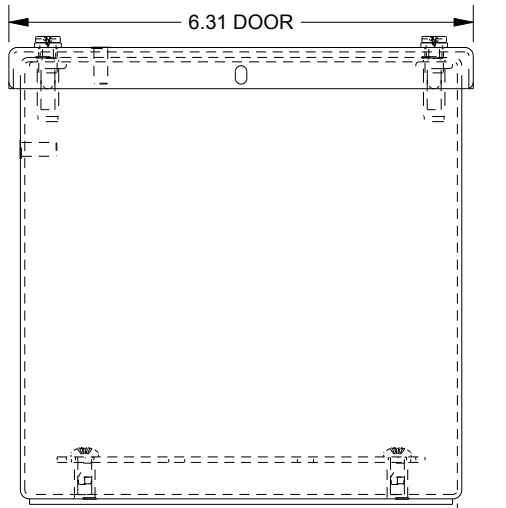

SAGINAW CONTROL & ENGINEERING

SCE-8066SC

TOP VIEW

LEFT SIDE VIEW

FRONT VIEW

RIGHT SIDE VIEW

EXTERNAL REAR VIEW

BOTTOM VIEW