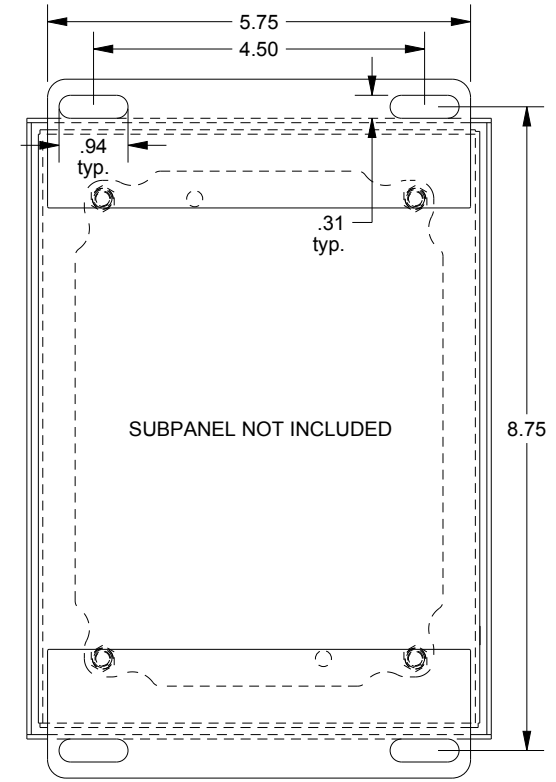

SAGINAW CONTROL & ENGINEERING

SCE-8066SC

TOP VIEW

LEFT SIDE VIEW

FRONT VIEW

RIGHT SIDE VIEW

EXTERNAL REAR VIEW

BOTTOM VIEW