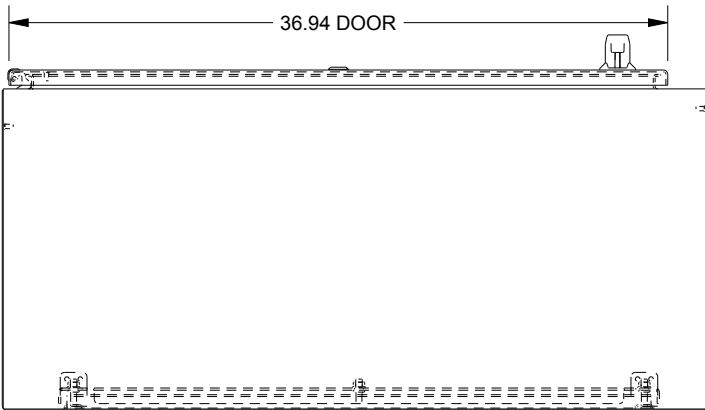

SAGINAW CONTROL & ENGINEERING SCE-72XM4018SS

BOTTOM VIEW

TOP VIEW

LEFT SIDE VIEW

FRONT VIEW

RIGHT SIDE VIEW

EXTERNAL REAR VIEW