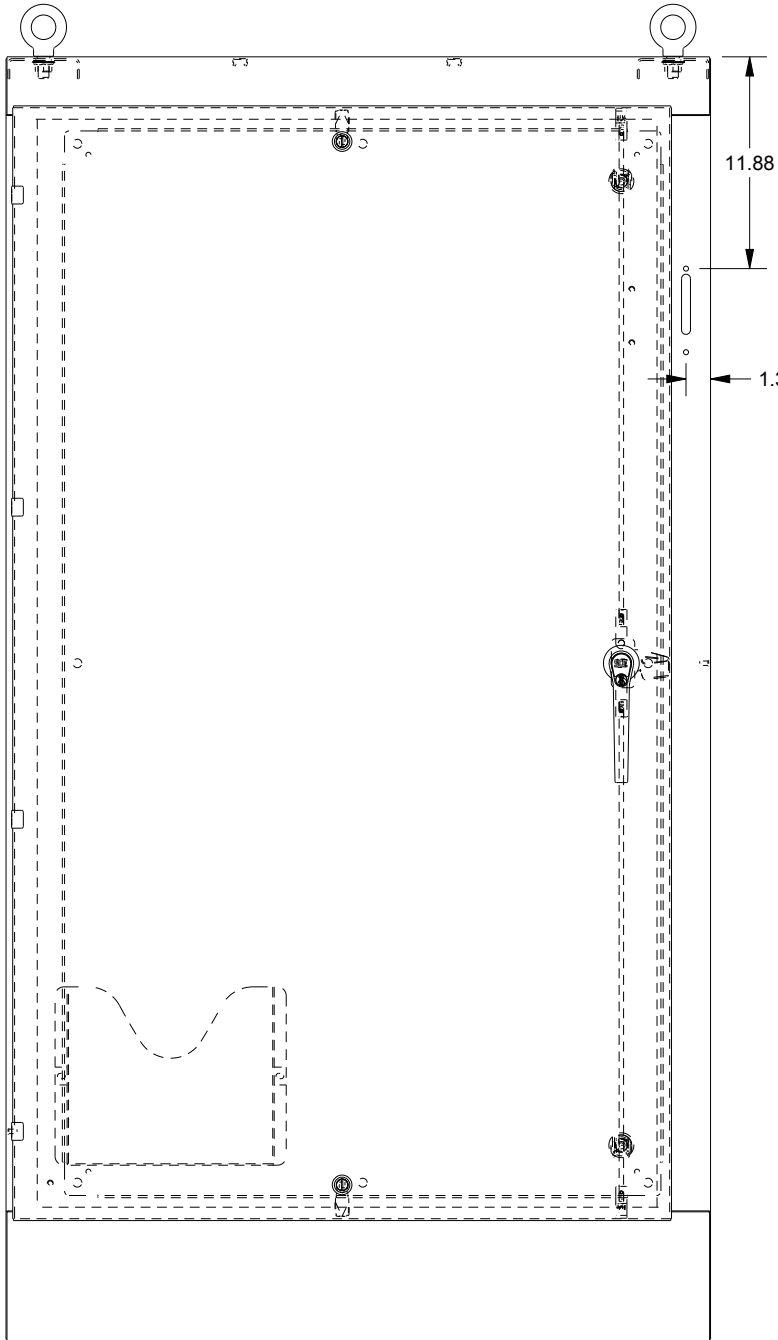

SAGINAW CONTROL & ENGINEERING SCE-72XM4018SS

BOTTOM VIEW

TOP VIEW

LEFT SIDE VIEW

FRONT VIEW

RIGHT SIDE VIEW

EXTERNAL REAR VIEW