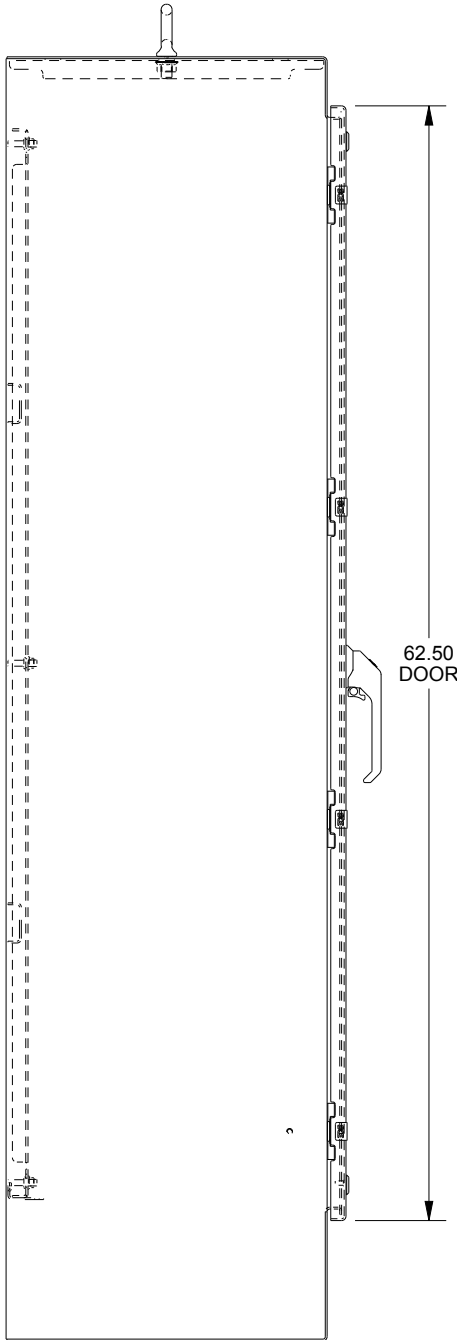

SAGINAW CONTROL & ENGINEERING SCE-72XM4018SS

BOTTOM VIEW

TOP VIEW

LEFT SIDE VIEW

FRONT VIEW

RIGHT SIDE VIEW

EXTERNAL REAR VIEW