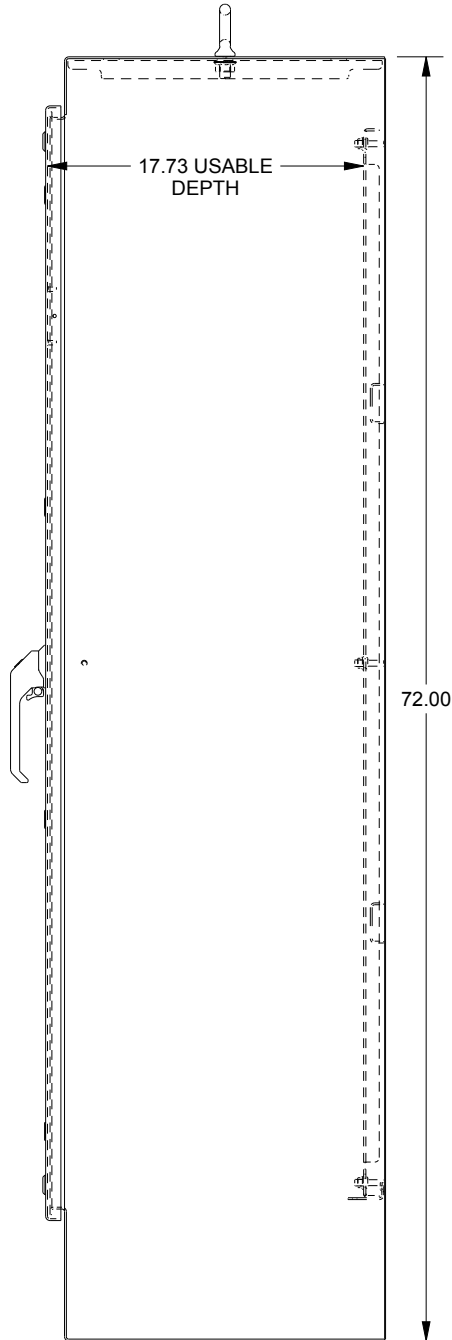

SAGINAW CONTROL & ENGINEERING SCE-72XM4018SS

BOTTOM VIEW

TOP VIEW

LEFT SIDE VIEW

FRONT VIEW

RIGHT SIDE VIEW

EXTERNAL REAR VIEW