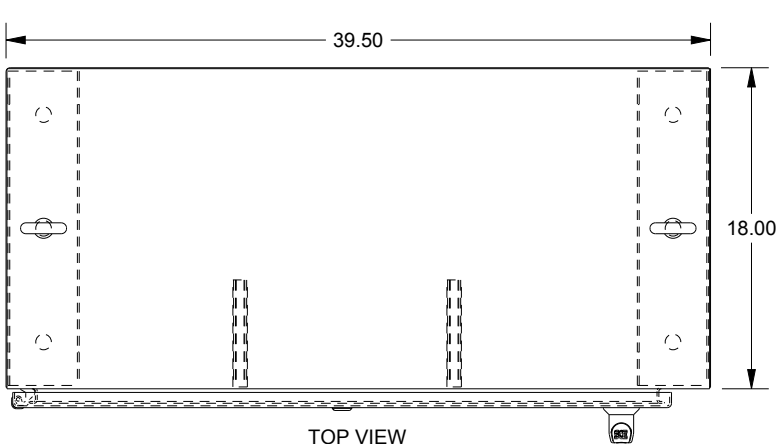

SAGINAW CONTROL & ENGINEERING SCE-72XM4018SS

BOTTOM VIEW

TOP VIEW

LEFT SIDE VIEW

FRONT VIEW

RIGHT SIDE VIEW

EXTERNAL REAR VIEW