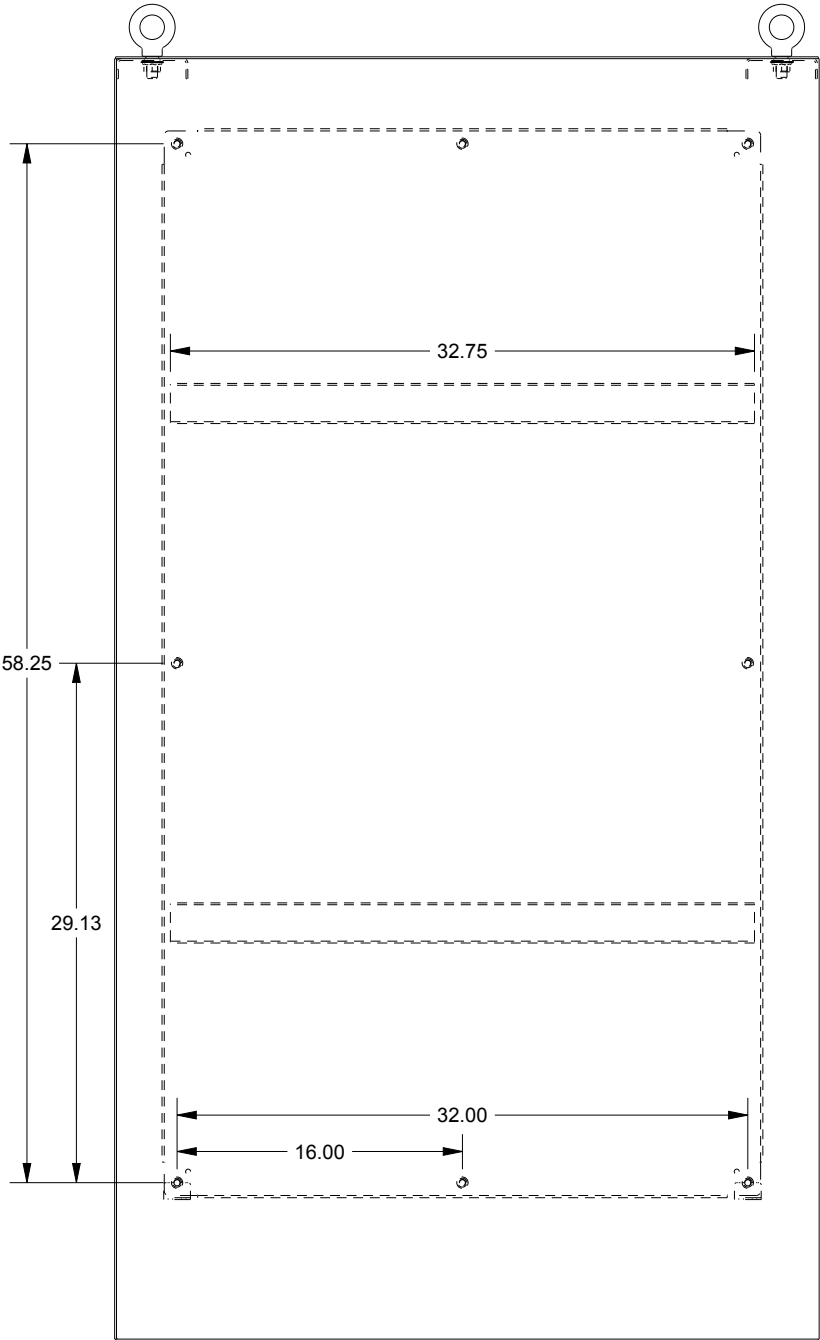

SAGINAW CONTROL & ENGINEERING SCE-72XM4018SS

BOTTOM VIEW

TOP VIEW

LEFT SIDE VIEW

FRONT VIEW

RIGHT SIDE VIEW

EXTERNAL REAR VIEW