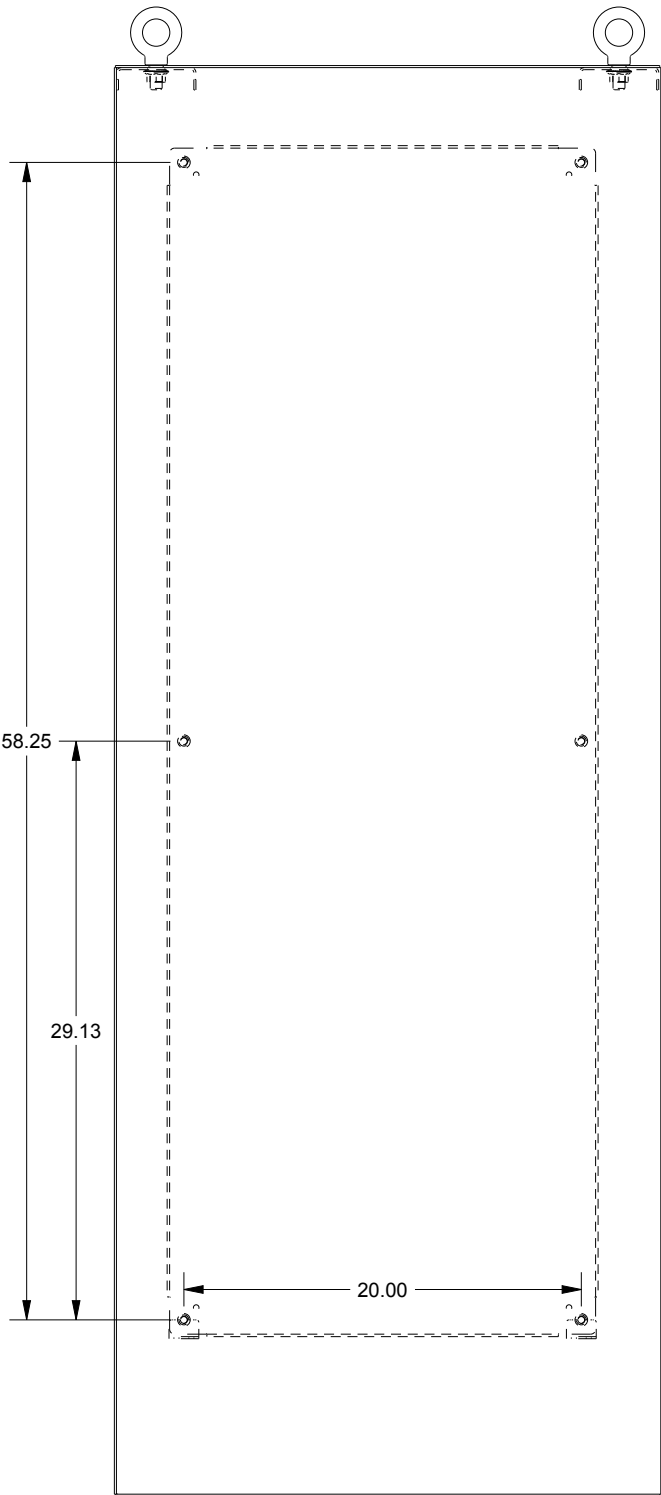

SAGINAW CONTROL & ENGINEERING SCE-72XM2818SS

BOTTOM VIEW

TOP VIEW

LEFT SIDE VIEW

FRONT VIEW

RIGHT SIDE VIEW

EXTERNAL REAR VIEW