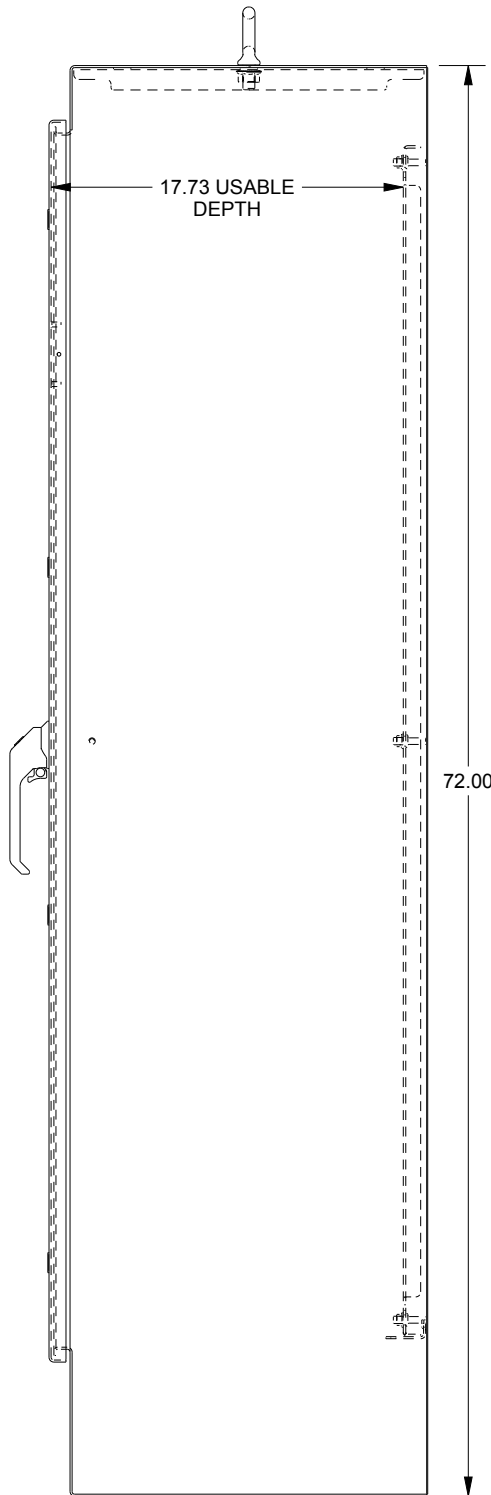

SAGINAW CONTROL & ENGINEERING SCE-72XM2818SS

BOTTOM VIEW

TOP VIEW

LEFT SIDE VIEW

FRONT VIEW

RIGHT SIDE VIEW

EXTERNAL REAR VIEW