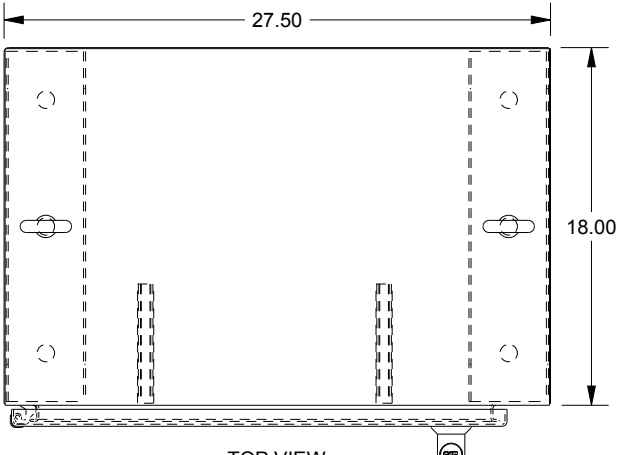

SAGINAW CONTROL & ENGINEERING SCE-72XM2818SS

BOTTOM VIEW

TOP VIEW

LEFT SIDE VIEW

FRONT VIEW

RIGHT SIDE VIEW

EXTERNAL REAR VIEW