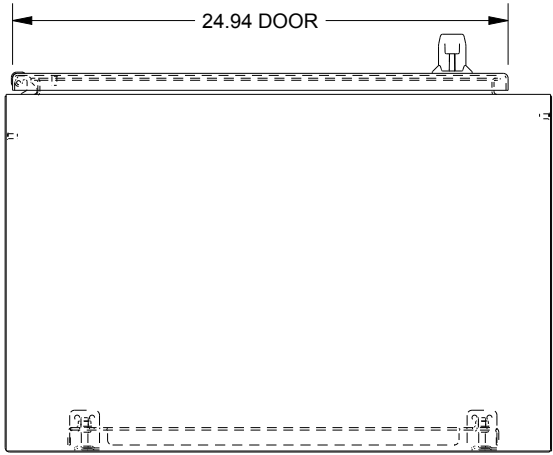

SAGINAW CONTROL & ENGINEERING SCE-72XM2818SS

BOTTOM VIEW

TOP VIEW

LEFT SIDE VIEW

FRONT VIEW

RIGHT SIDE VIEW

EXTERNAL REAR VIEW