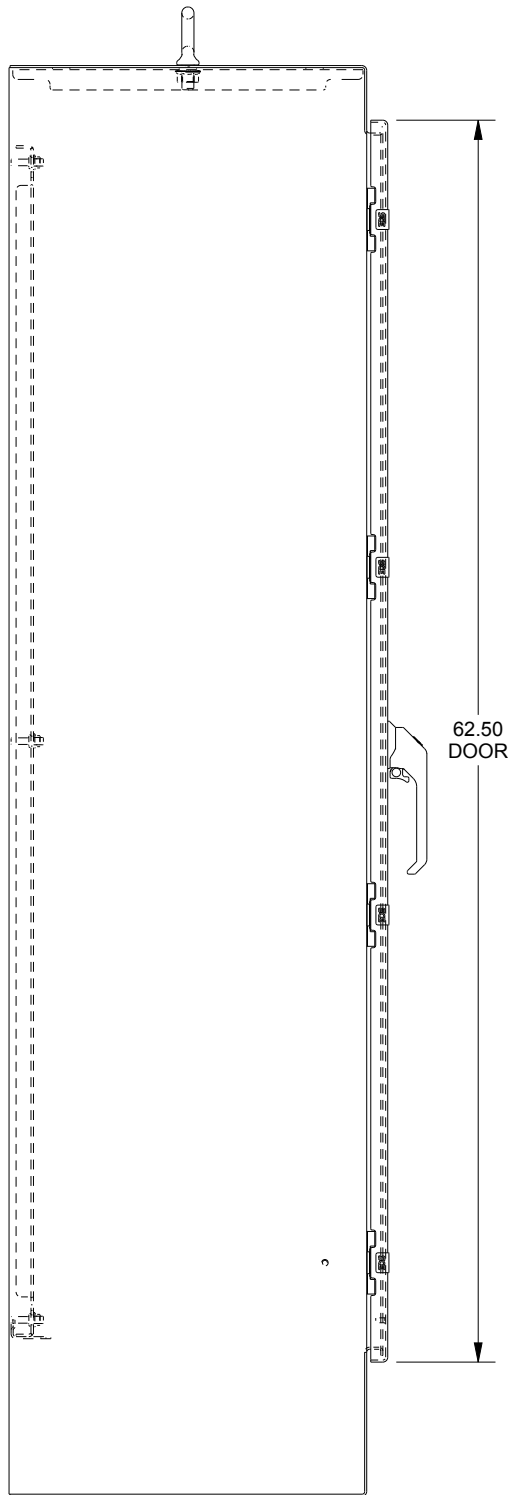

SAGINAW CONTROL & ENGINEERING SCE-72XM2818SS

BOTTOM VIEW

TOP VIEW

LEFT SIDE VIEW

FRONT VIEW

RIGHT SIDE VIEW

EXTERNAL REAR VIEW