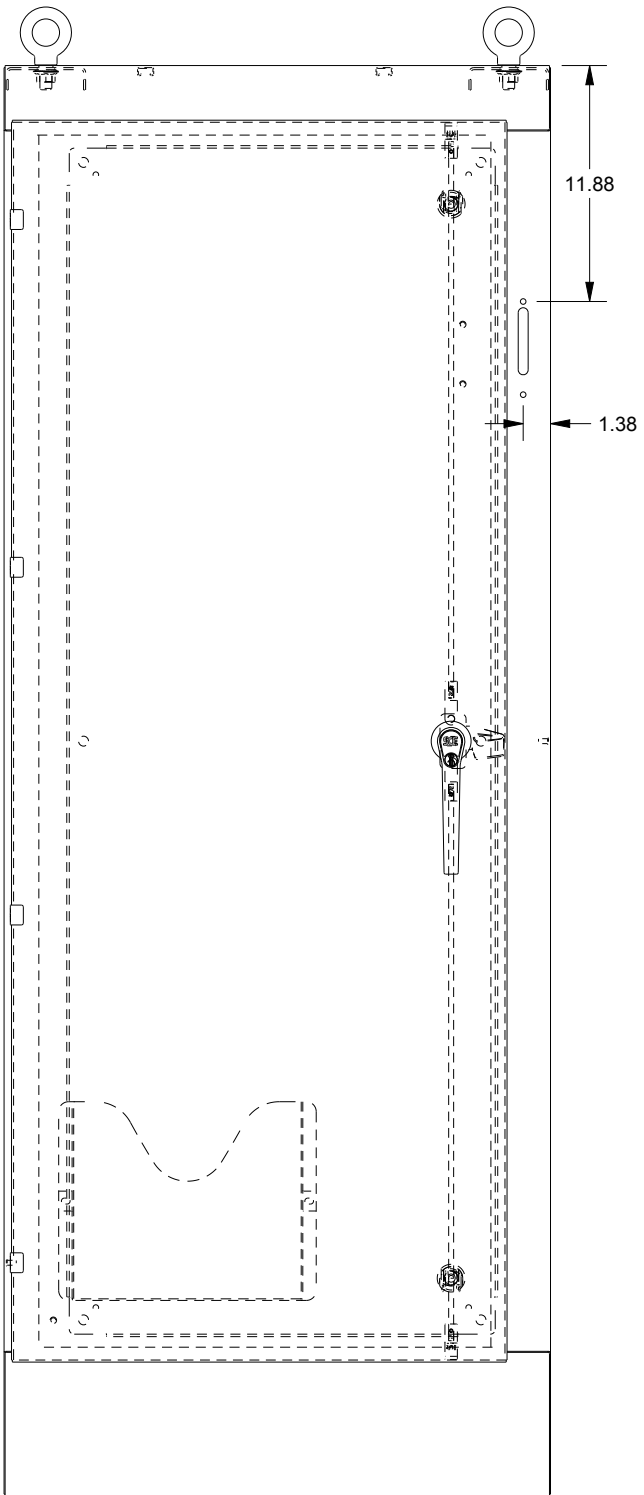

SAGINAW CONTROL & ENGINEERING SCE-72XM2818SS

BOTTOM VIEW

TOP VIEW

LEFT SIDE VIEW

FRONT VIEW

RIGHT SIDE VIEW

EXTERNAL REAR VIEW