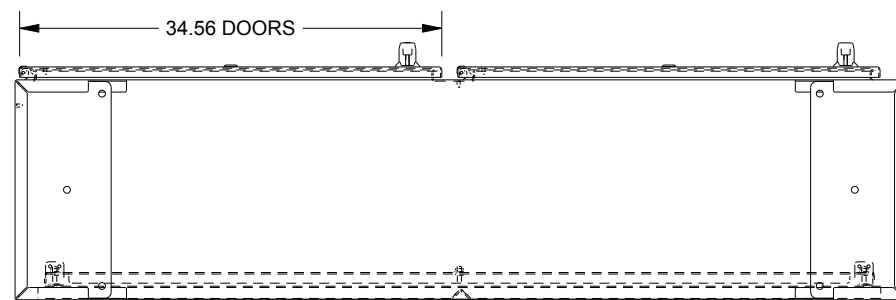

SAGINAW CONTROL & ENGINEERING

SCE-72XEL7318SSLP

LEFT SIDE VIEW

FRONT VIEW

RIGHT SIDE VIEW

EXTERNAL REAR VIEW

BOTTOM VIEW