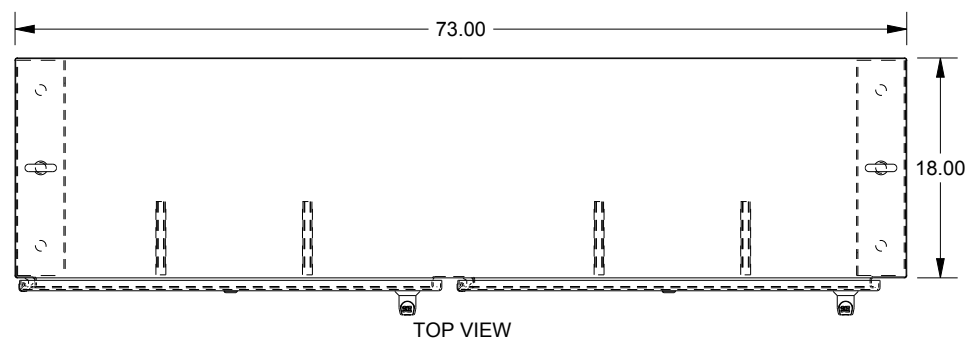

SAGINAW CONTROL & ENGINEERING

SCE-72XEL7318SSLP

LEFT SIDE VIEW

FRONT VIEW

RIGHT SIDE VIEW

EXTERNAL REAR VIEW

BOTTOM VIEW