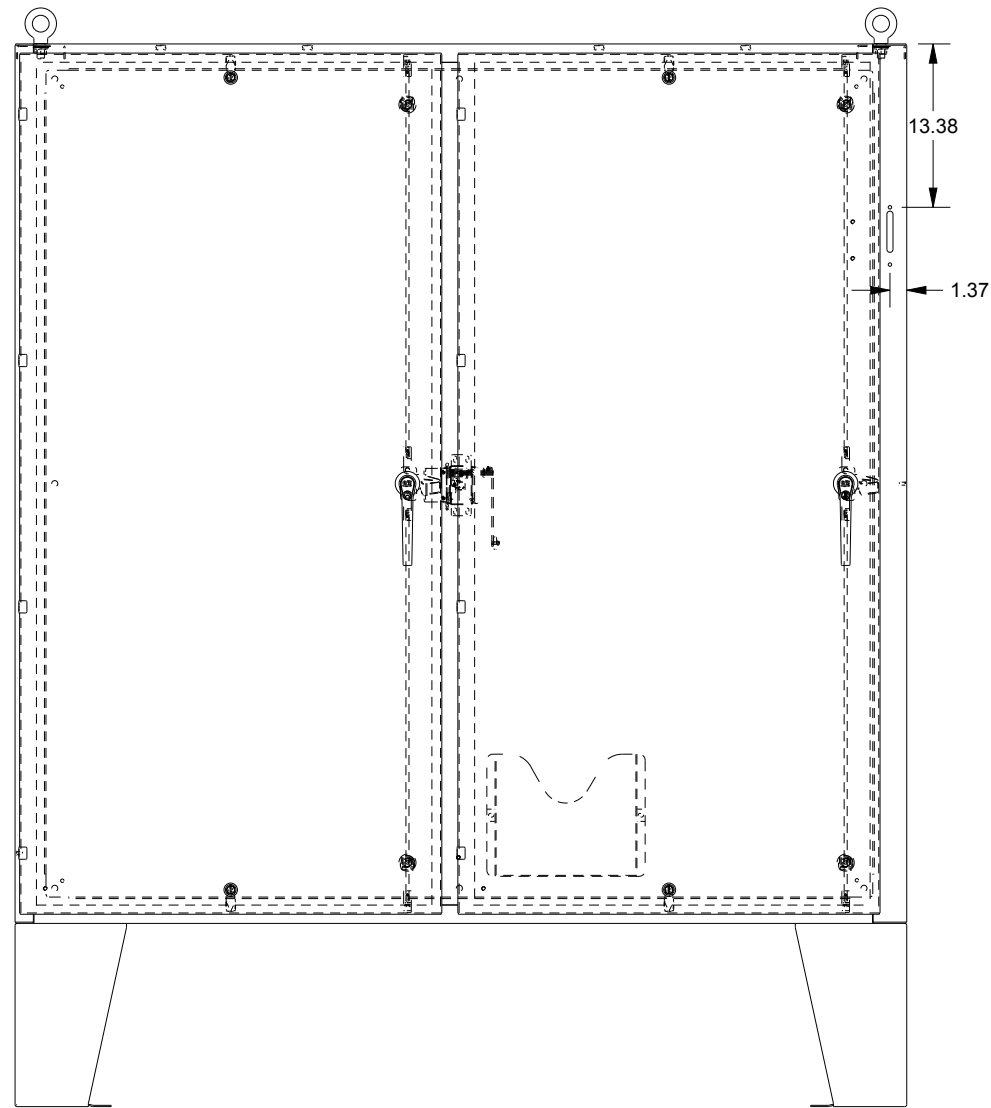

SAGINAW CONTROL & ENGINEERING

SCE-72XEL7318SSLP

LEFT SIDE VIEW

FRONT VIEW

RIGHT SIDE VIEW

EXTERNAL REAR VIEW

BOTTOM VIEW