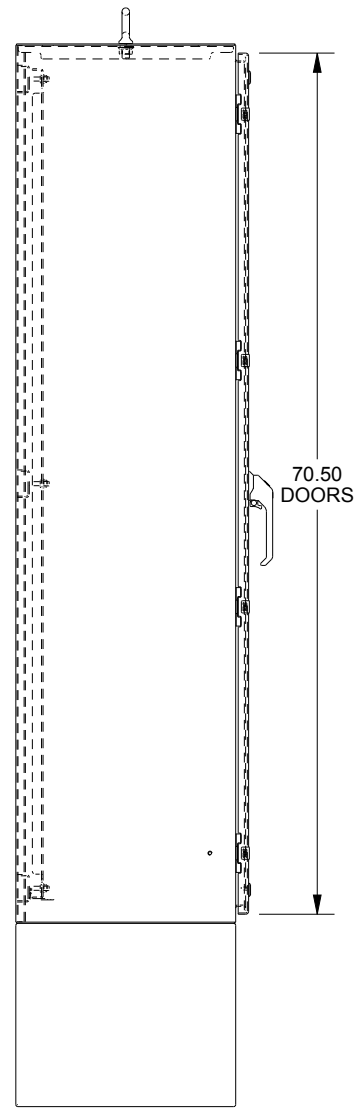

SAGINAW CONTROL & ENGINEERING

SCE-72XEL7318SSLP

LEFT SIDE VIEW

FRONT VIEW

RIGHT SIDE VIEW

EXTERNAL REAR VIEW

BOTTOM VIEW