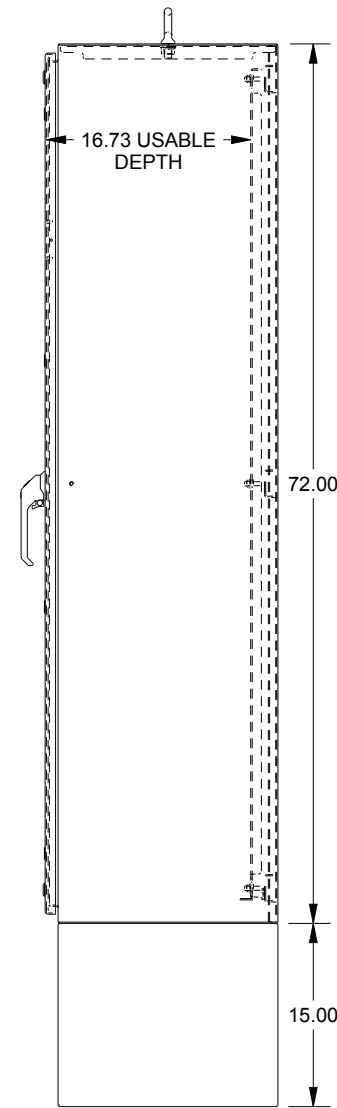

SAGINAW CONTROL & ENGINEERING

SCE-72XEL7318SSLP

LEFT SIDE VIEW

FRONT VIEW

RIGHT SIDE VIEW

EXTERNAL REAR VIEW

BOTTOM VIEW