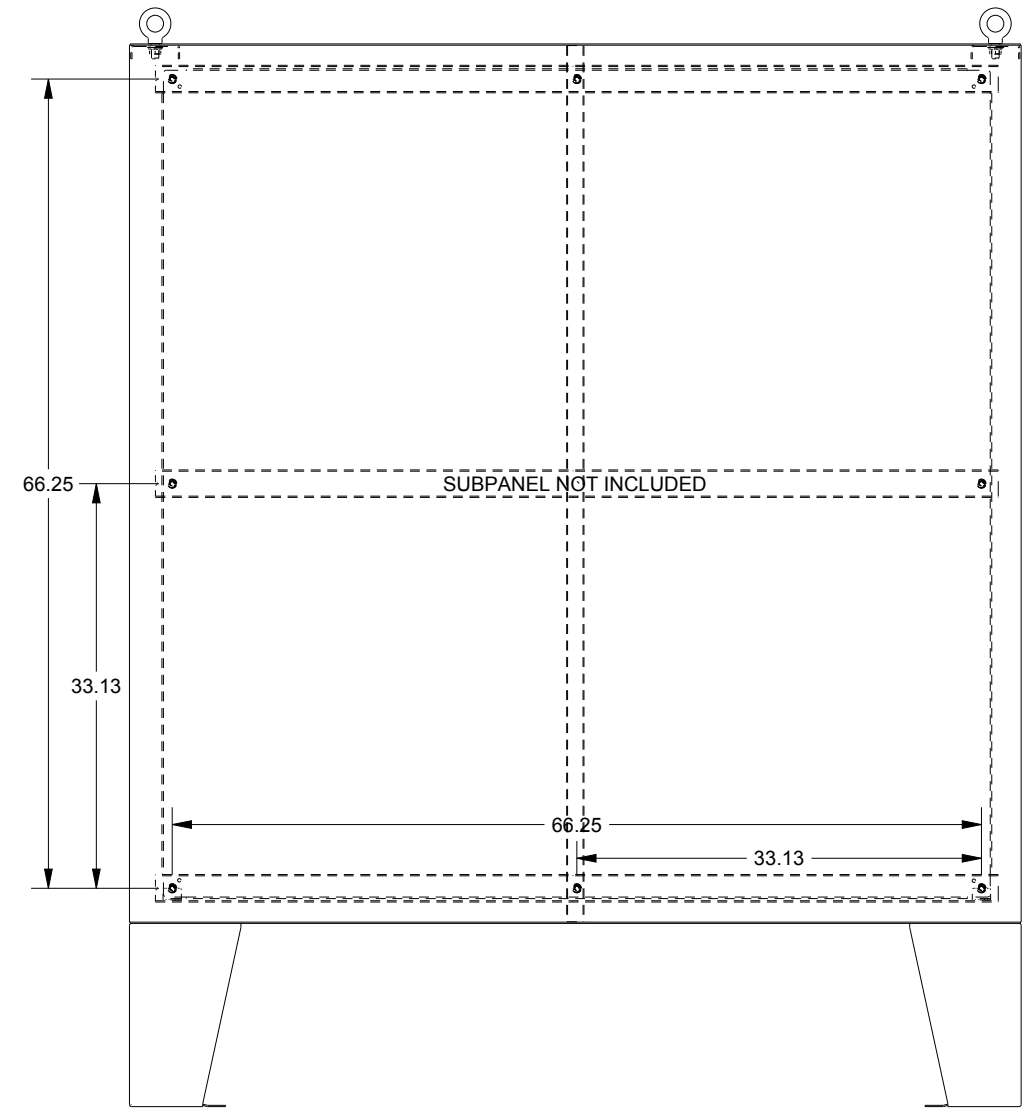

SAGINAW CONTROL & ENGINEERING

SCE-72XEL7318SSLP

LEFT SIDE VIEW

FRONT VIEW

RIGHT SIDE VIEW

EXTERNAL REAR VIEW

BOTTOM VIEW