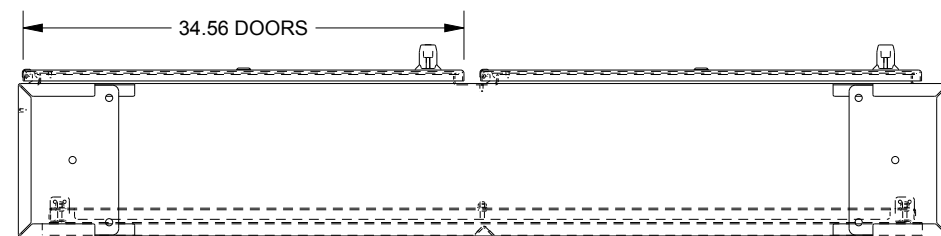

SAGINAW CONTROL & ENGINEERING

SCE-72XEL7312SS6LP

LEFT SIDE VIEW

FRONT VIEW

RIGHT SIDE VIEW

EXTERNAL REAR VIEW

BOTTOM VIEW