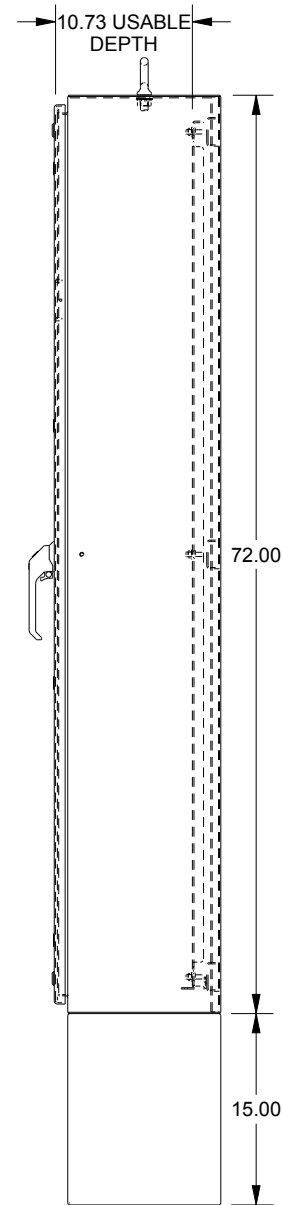

SAGINAW CONTROL & ENGINEERING

SCE-72XEL7312SS6LP

LEFT SIDE VIEW

FRONT VIEW

RIGHT SIDE VIEW

EXTERNAL REAR VIEW

BOTTOM VIEW