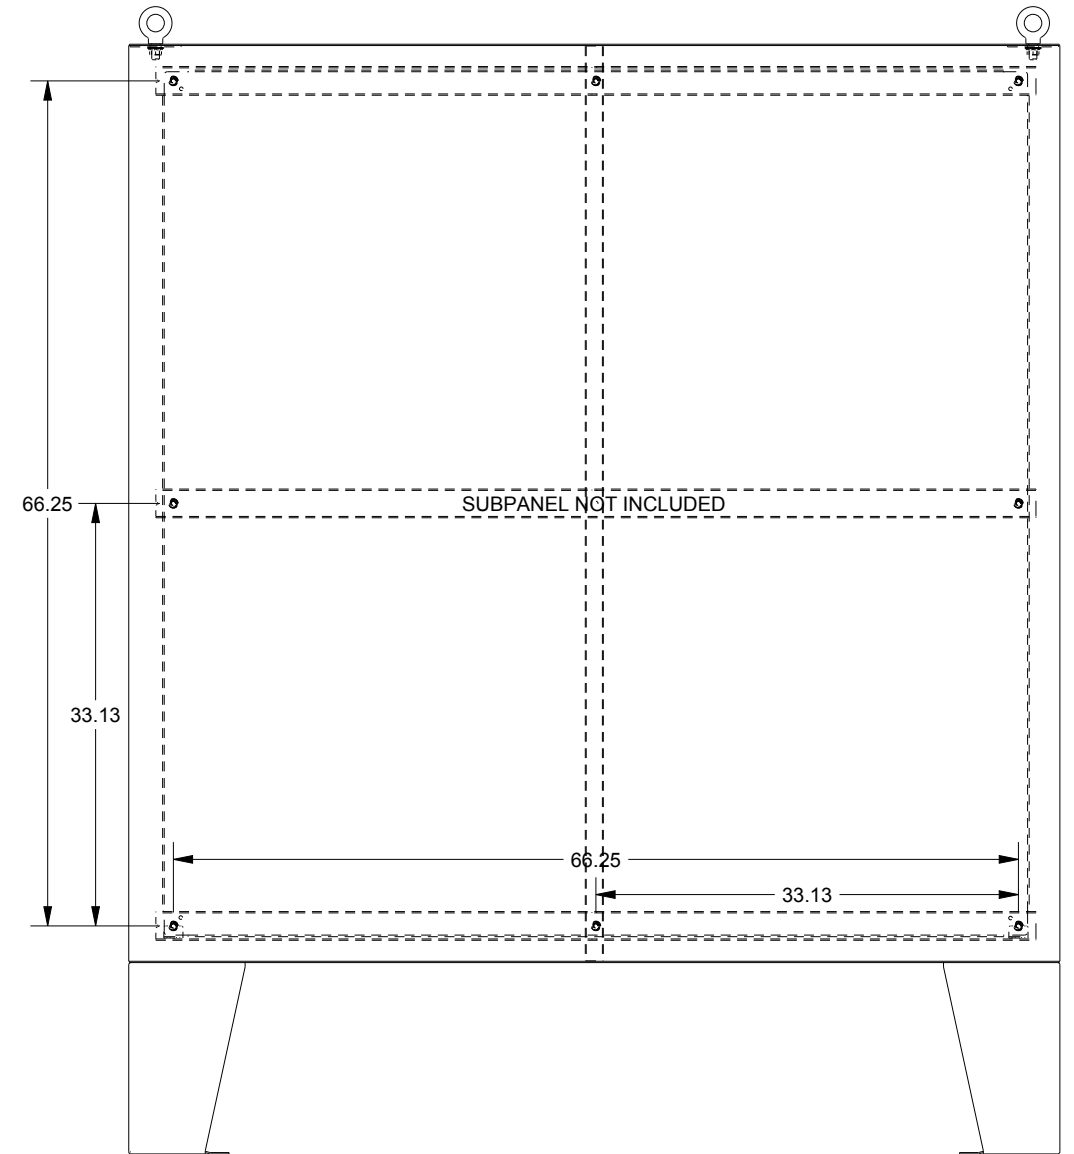

SAGINAW CONTROL & ENGINEERING

SCE-72XEL7312SS6LP

LEFT SIDE VIEW

FRONT VIEW

RIGHT SIDE VIEW

EXTERNAL REAR VIEW

BOTTOM VIEW