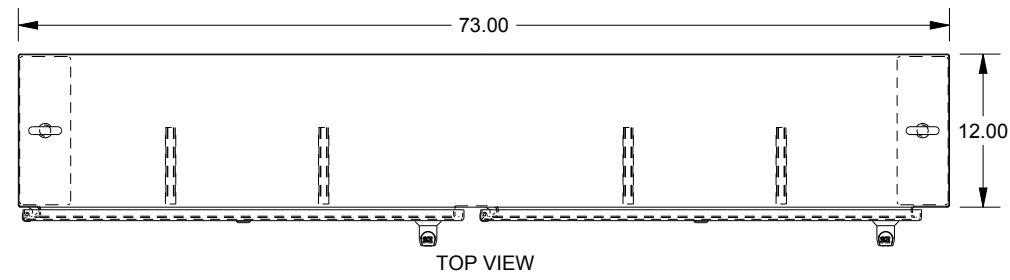

SAGINAW CONTROL & ENGINEERING

SCE-72XEL7312SS6LP

LEFT SIDE VIEW

FRONT VIEW

RIGHT SIDE VIEW

EXTERNAL REAR VIEW

BOTTOM VIEW