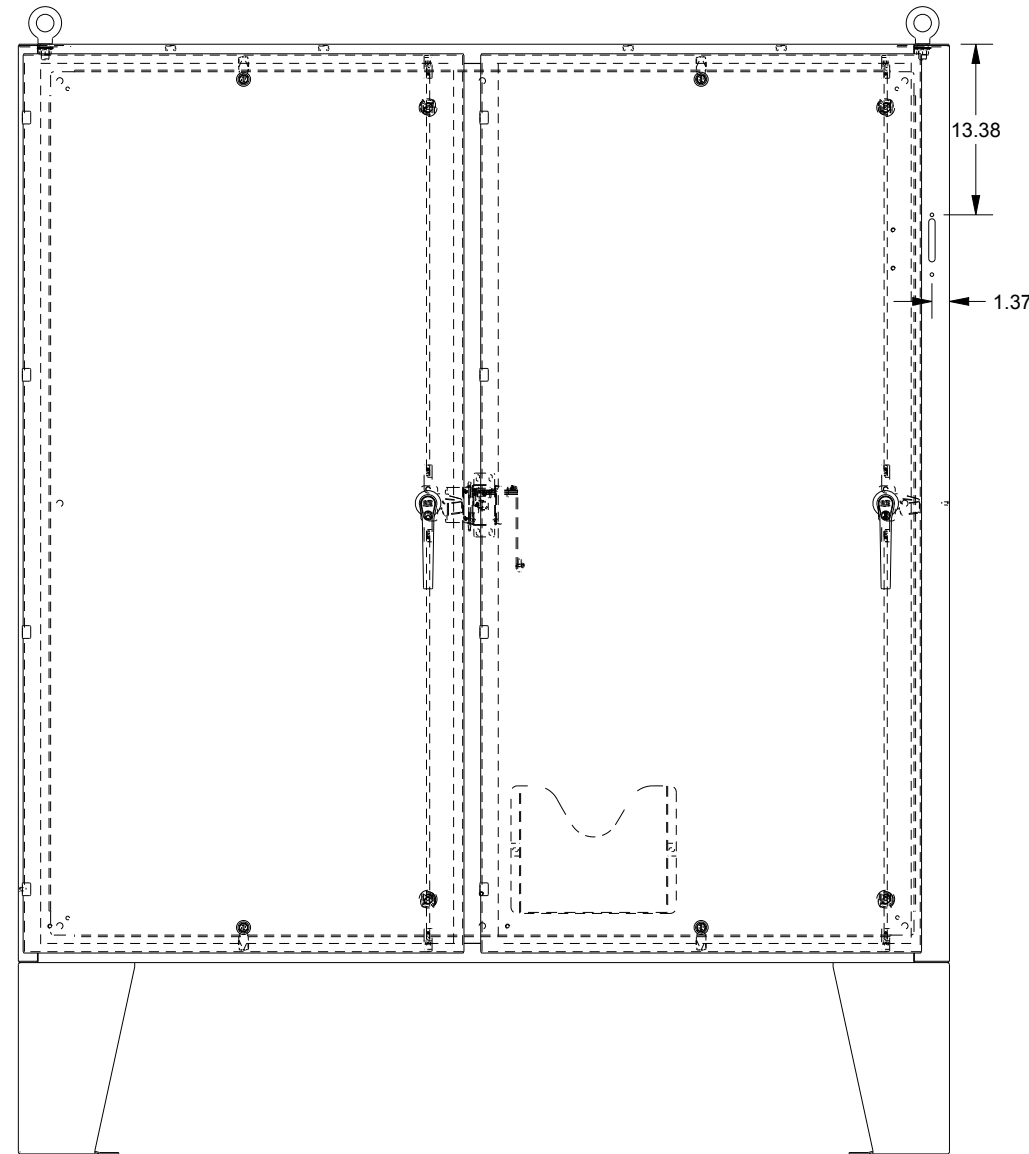

SAGINAW CONTROL & ENGINEERING

SCE-72XEL7312SS6LP

LEFT SIDE VIEW

FRONT VIEW

RIGHT SIDE VIEW

EXTERNAL REAR VIEW

BOTTOM VIEW