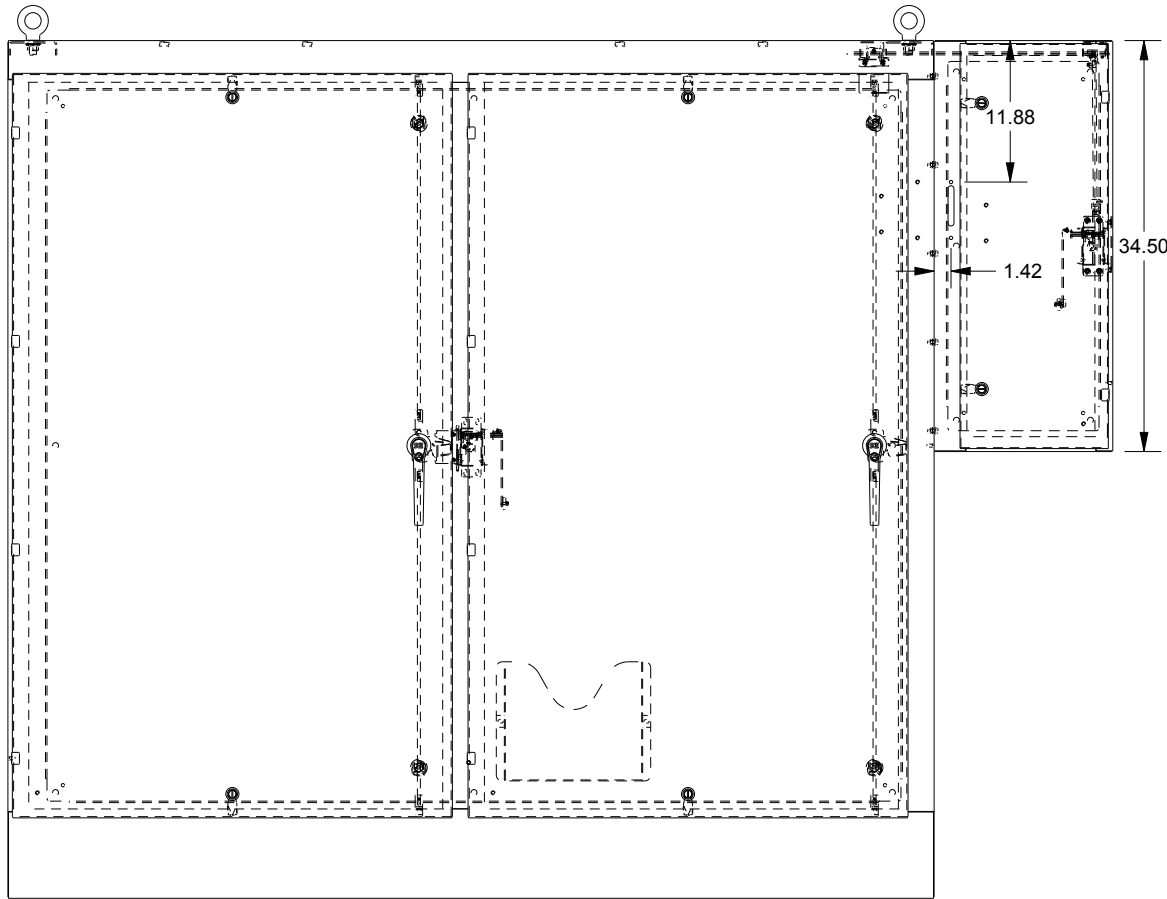

SAGINAW CONTROL & ENGINEERING

SCE-72XD7818SS

LEFT SIDE VIEW

FRONT VIEW

RIGHT SIDE VIEW

EXTERNAL REAR VIEW

BOTTOM VIEW