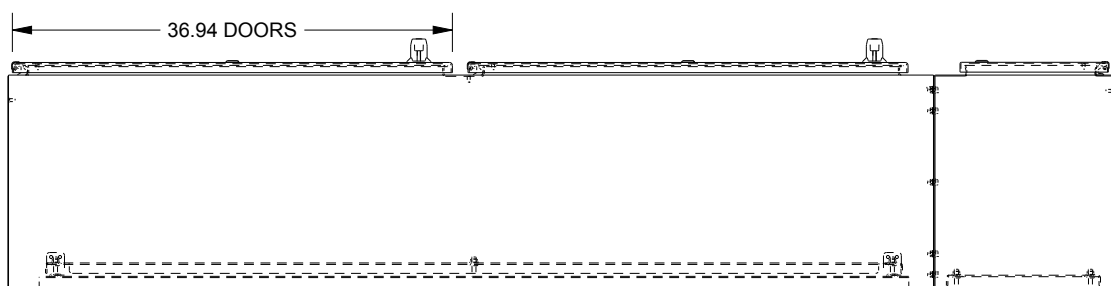

SAGINAW CONTROL & ENGINEERING

SCE-72XD7818SS

LEFT SIDE VIEW

FRONT VIEW

RIGHT SIDE VIEW

EXTERNAL REAR VIEW

BOTTOM VIEW