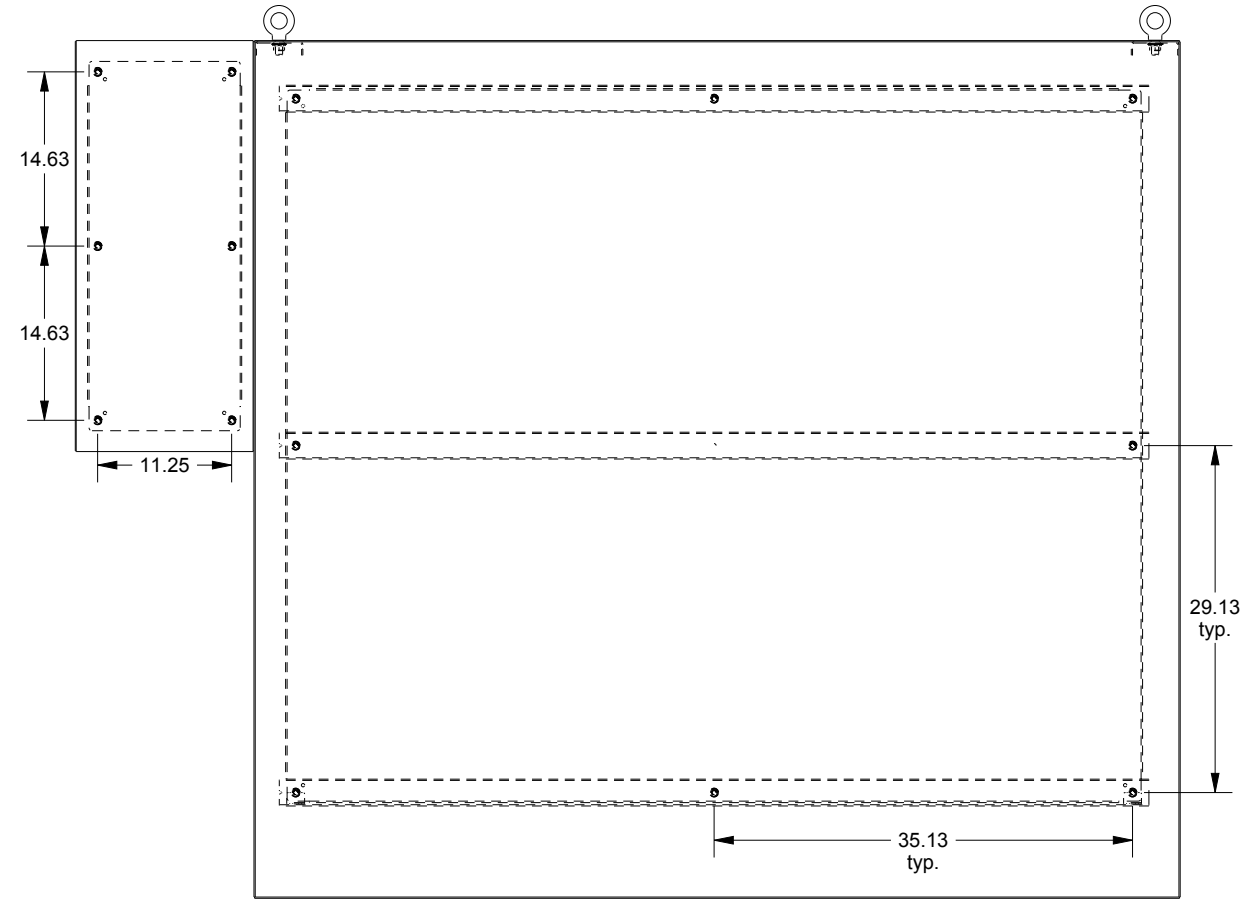

SAGINAW CONTROL & ENGINEERING

SCE-72XD7818SS

LEFT SIDE VIEW

FRONT VIEW

RIGHT SIDE VIEW

EXTERNAL REAR VIEW

BOTTOM VIEW