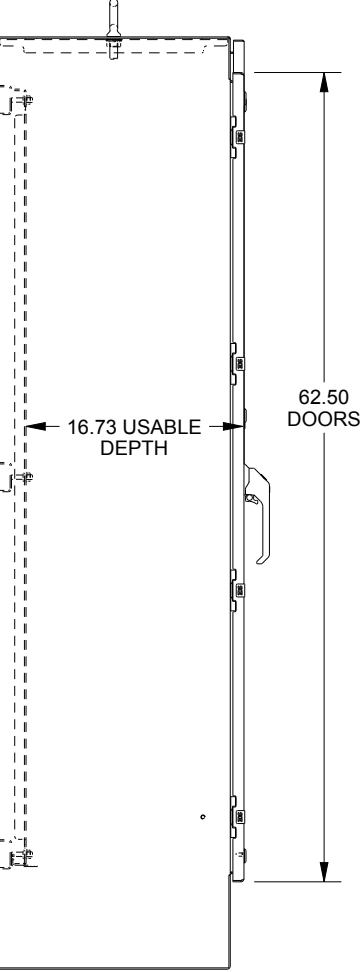

SAGINAW CONTROL & ENGINEERING

SCE-72XD6618SS6

TOP VIEW

LEFT SIDE VIEW

FRONT VIEW

RIGHT SIDE VIEW

EXTERNAL REAR VIEW

BOTTOM VIEW