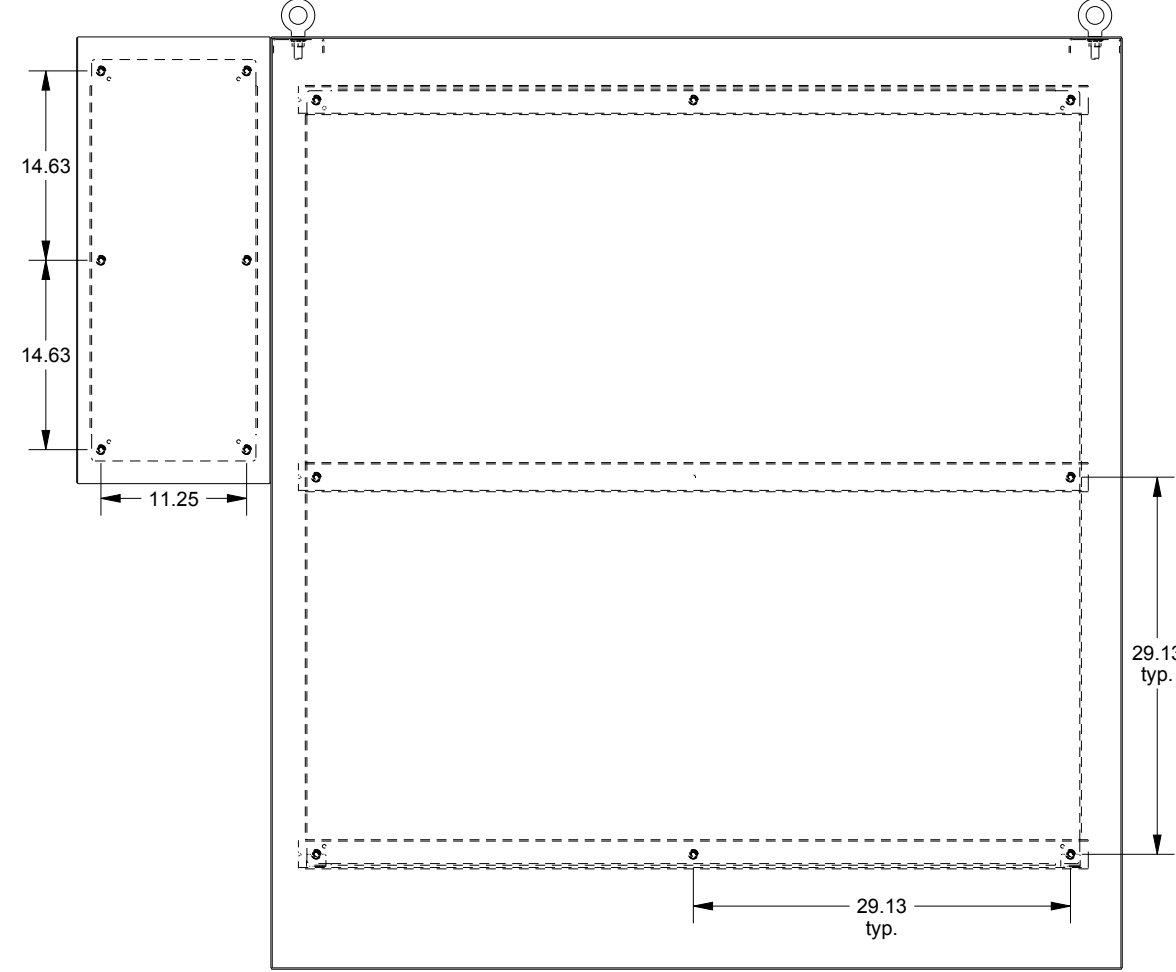

SAGINAW CONTROL & ENGINEERING

SCE-72XD6618SS6

TOP VIEW

LEFT SIDE VIEW

FRONT VIEW

RIGHT SIDE VIEW

EXTERNAL REAR VIEW

BOTTOM VIEW