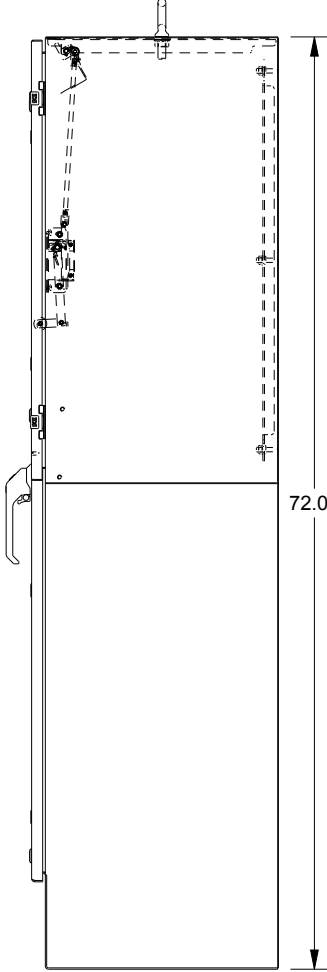

SAGINAW CONTROL & ENGINEERING

SCE-72XD6618SS6

TOP VIEW

LEFT SIDE VIEW

FRONT VIEW

RIGHT SIDE VIEW

EXTERNAL REAR VIEW

BOTTOM VIEW