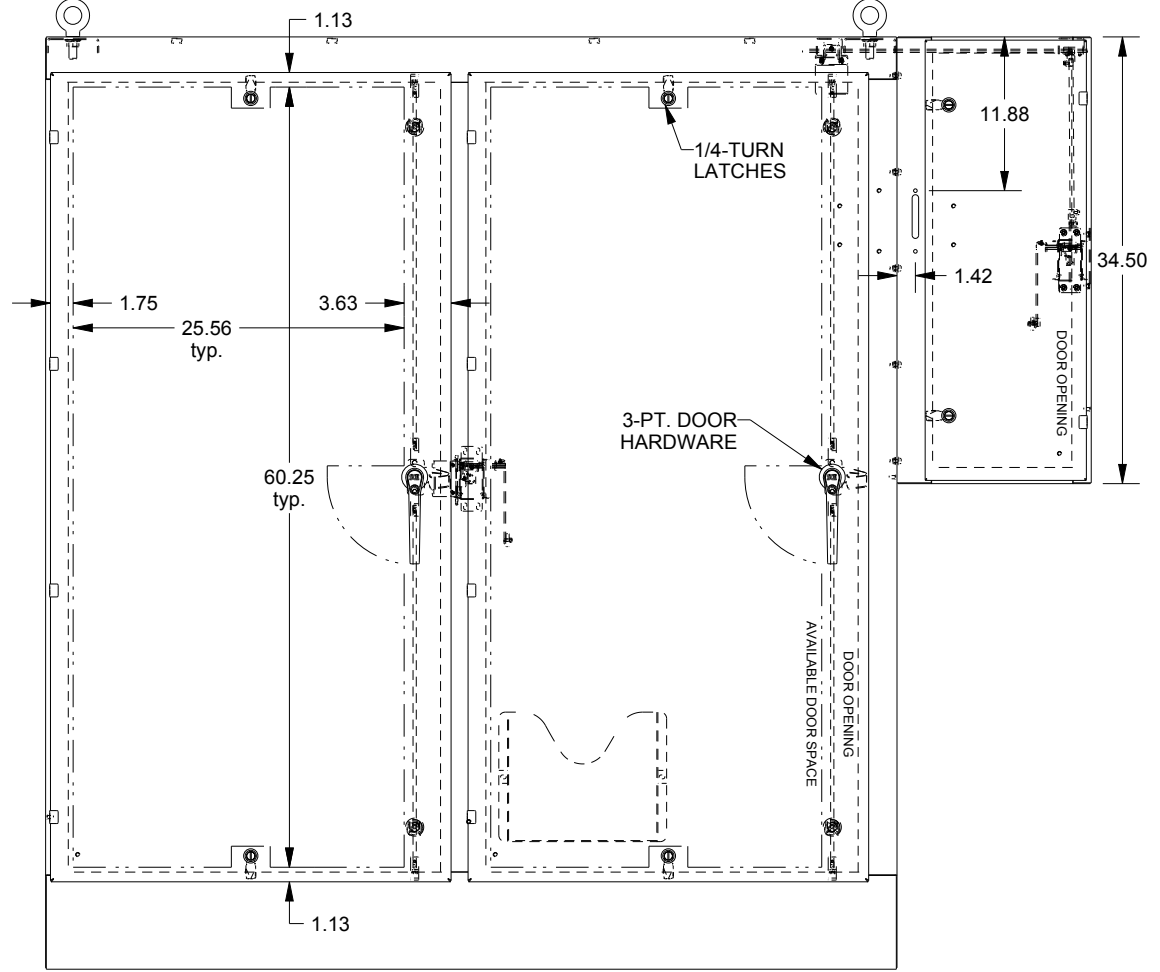

SAGINAW CONTROL & ENGINEERING

SCE-72XD6618SS6

TOP VIEW

LEFT SIDE VIEW

FRONT VIEW

RIGHT SIDE VIEW

EXTERNAL REAR VIEW

BOTTOM VIEW