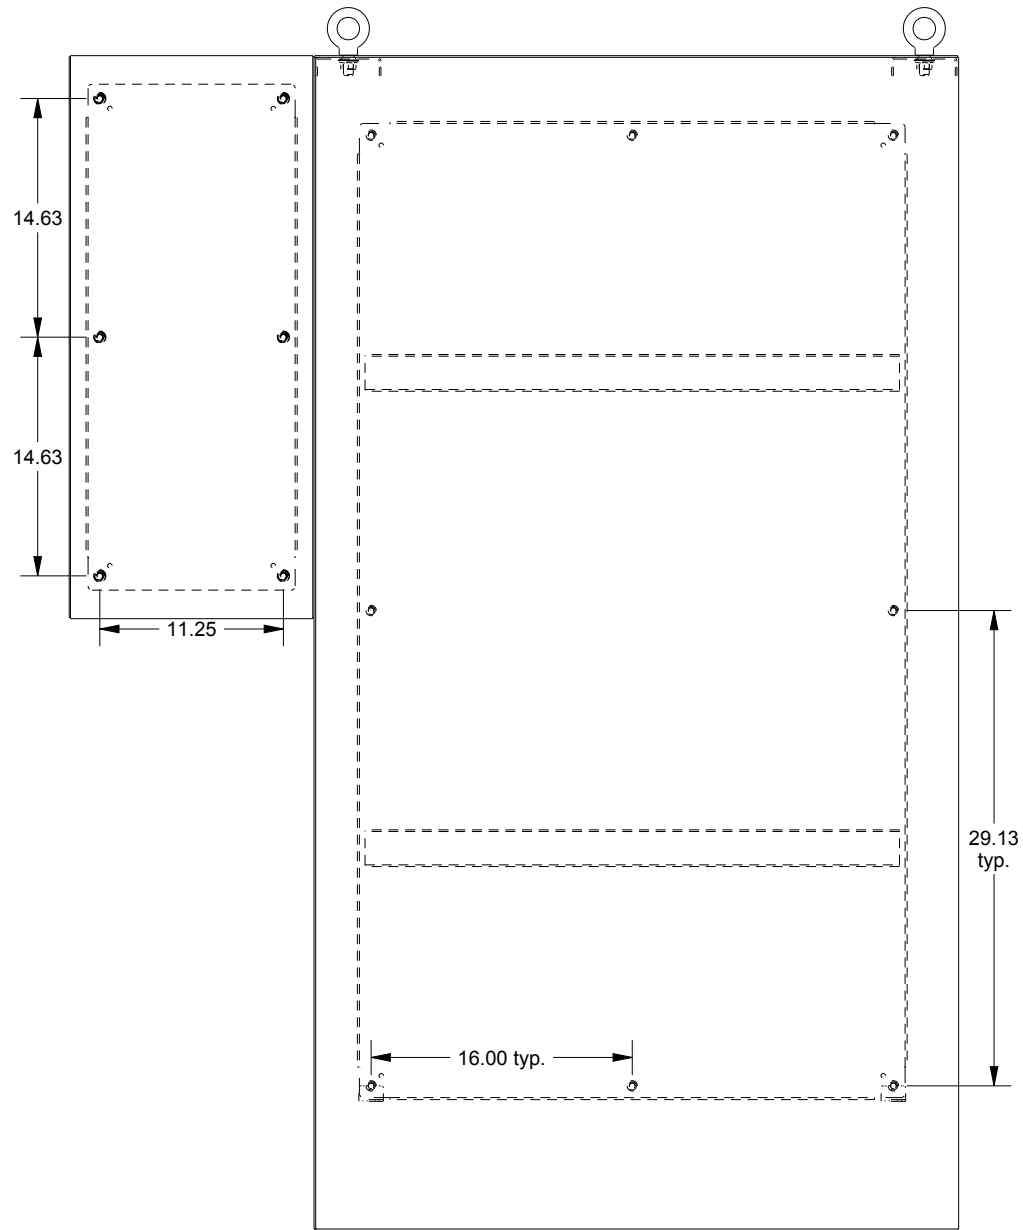

## SCE-72XD4018SS

BOTTOM VIEW

TOP VIEW

LEFT SIDE VIEW

FRONT VIEW

RIGHT SIDE VIEW

EXTERNAL REAR VIEW