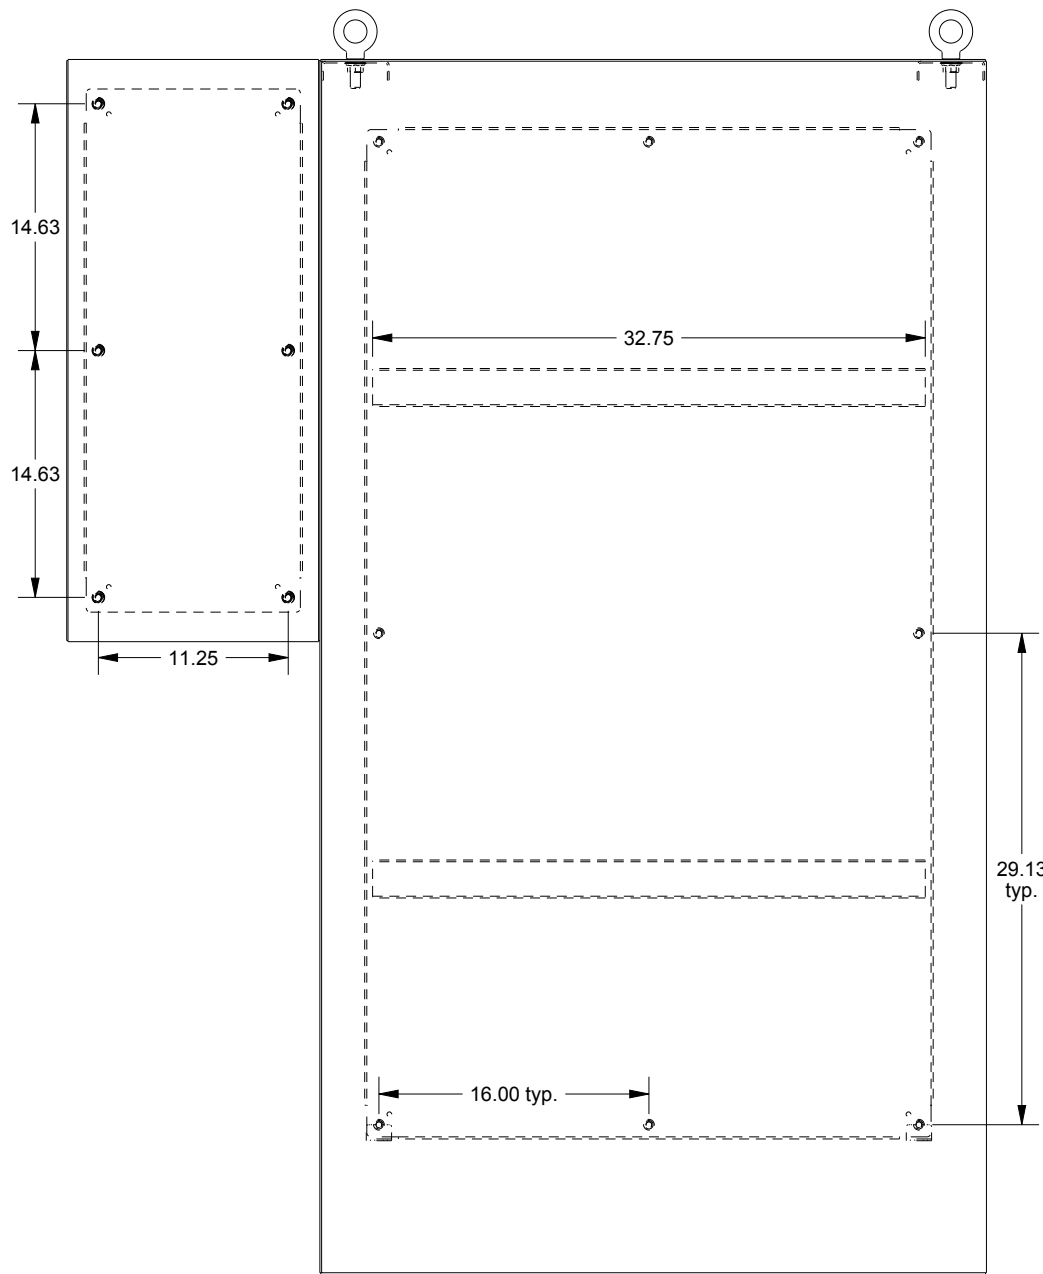

SAGINAW CONTROL & ENGINEERING

SCE-72XD4018SS6

BOTTOM VIEW

TOP VIEW

LEFT SIDE VIEW

FRONT VIEW

RIGHT SIDE VIEW

EXTERNAL REAR VIEW