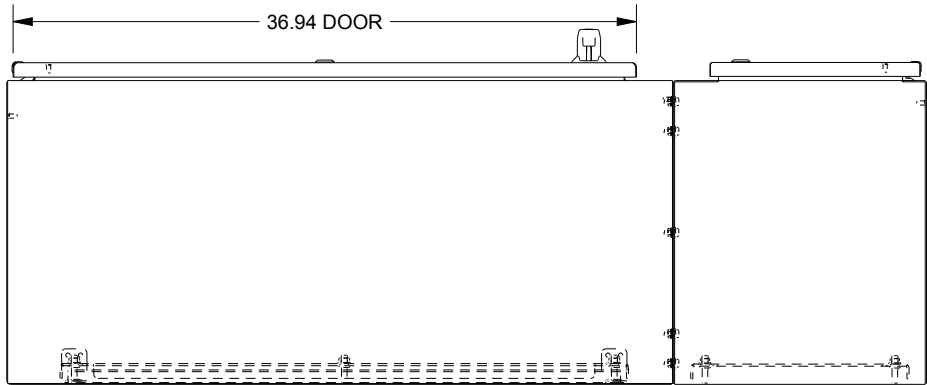

SAGINAW CONTROL & ENGINEERING

SCE-72XD4018SS6

BOTTOM VIEW

TOP VIEW

LEFT SIDE VIEW

FRONT VIEW

RIGHT SIDE VIEW

EXTERNAL REAR VIEW