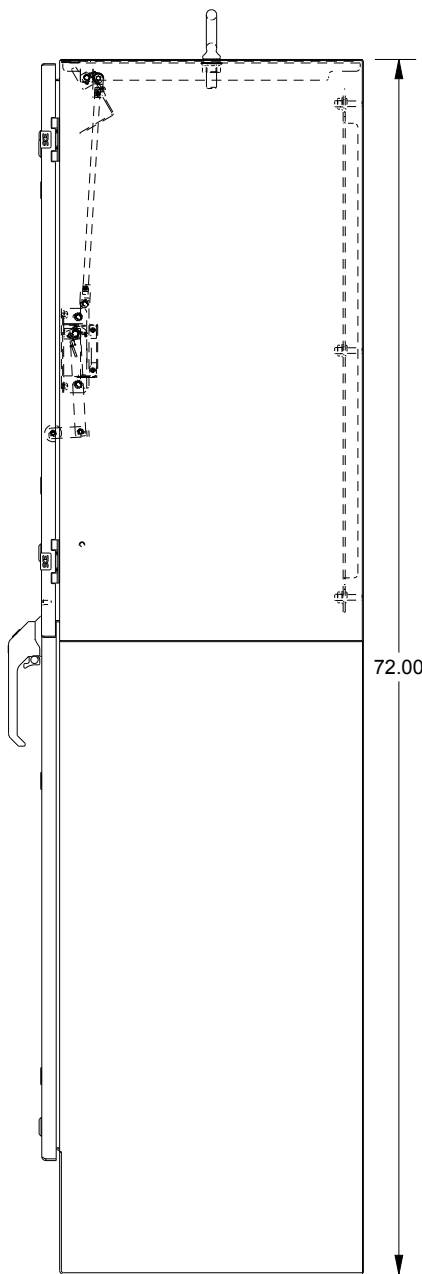

SAGINAW CONTROL & ENGINEERING

SCE-72XD4018SS6

BOTTOM VIEW

TOP VIEW

LEFT SIDE VIEW

FRONT VIEW

RIGHT SIDE VIEW

EXTERNAL REAR VIEW