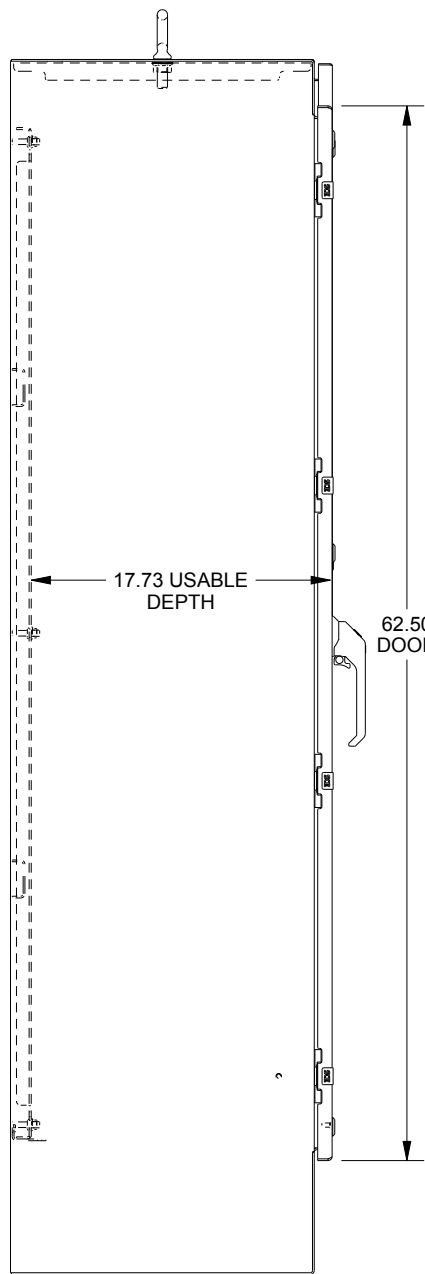

SAGINAW CONTROL & ENGINEERING

SCE-72XD4018SS6

BOTTOM VIEW

TOP VIEW

LEFT SIDE VIEW

FRONT VIEW

RIGHT SIDE VIEW

EXTERNAL REAR VIEW