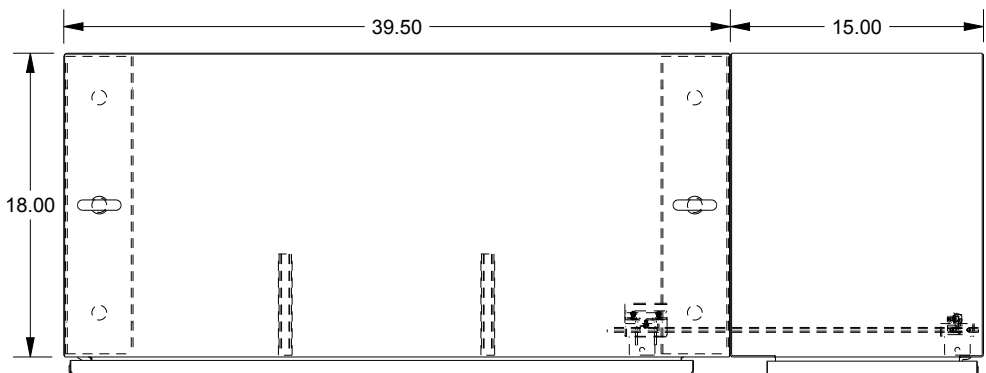

SAGINAW CONTROL & ENGINEERING

SCE-72XD4018SS6

BOTTOM VIEW

TOP VIEW

LEFT SIDE VIEW

FRONT VIEW

RIGHT SIDE VIEW

EXTERNAL REAR VIEW