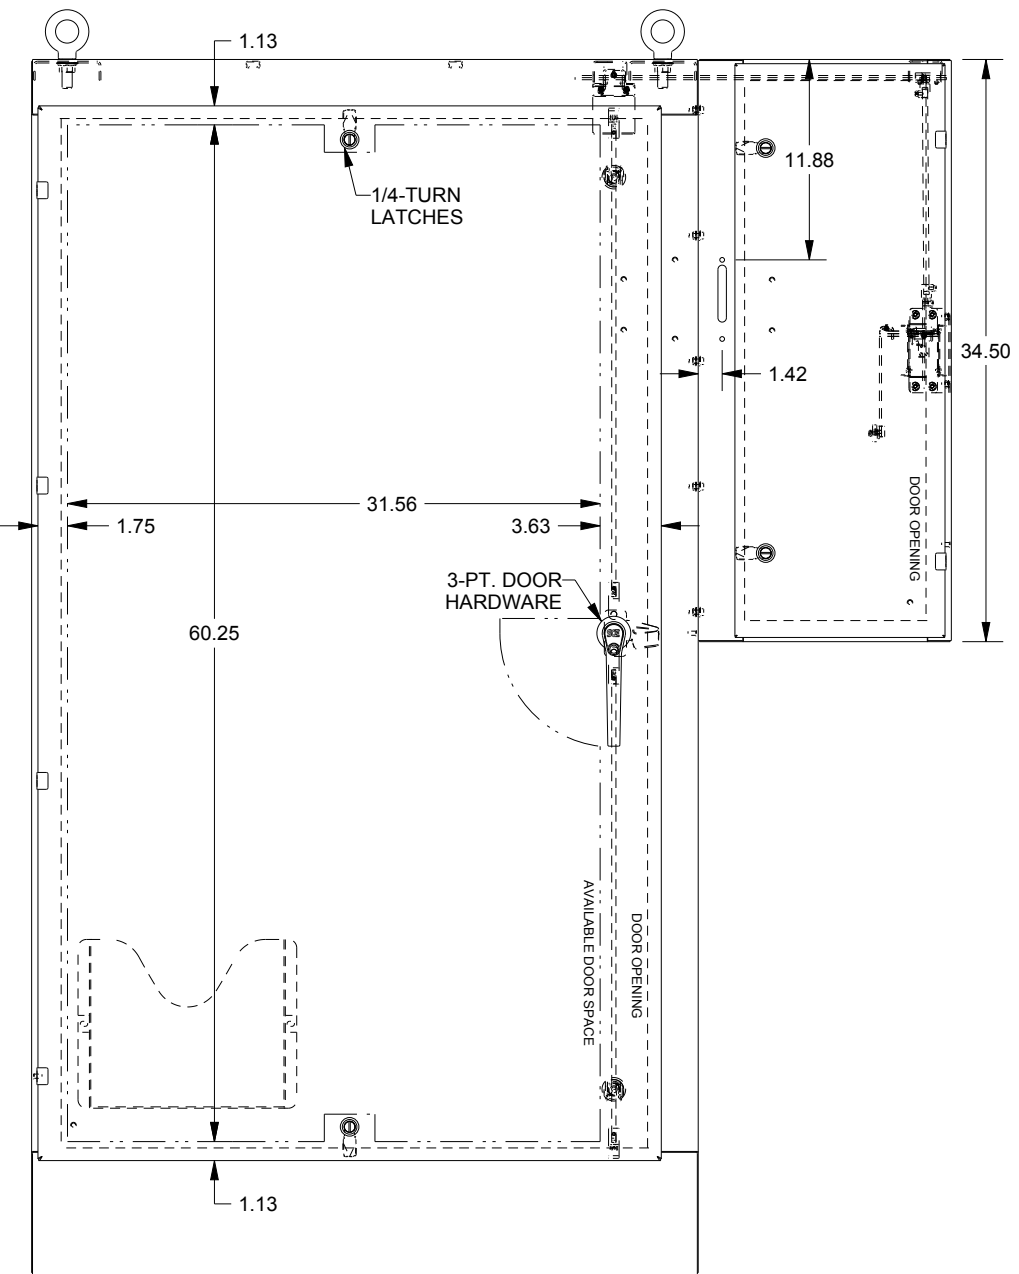

SAGINAW CONTROL & ENGINEERING

SCE-72XD4018SS6

BOTTOM VIEW

TOP VIEW

LEFT SIDE VIEW

FRONT VIEW

RIGHT SIDE VIEW

EXTERNAL REAR VIEW