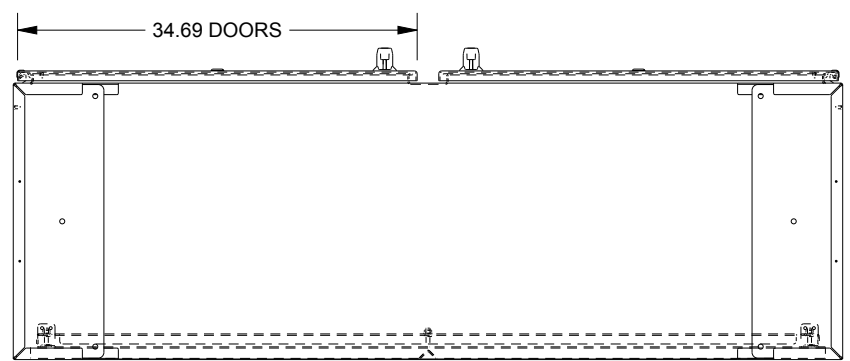

# SAGINAW CONTROL & ENGINEERING SCE-72EL7224SS6LPPL

TOP VIEW

LEFT SIDE VIEW

FRONT VIEW

RIGHT SIDE VIEW

EXTERNAL REAR VIEW

BOTTOM VIEW