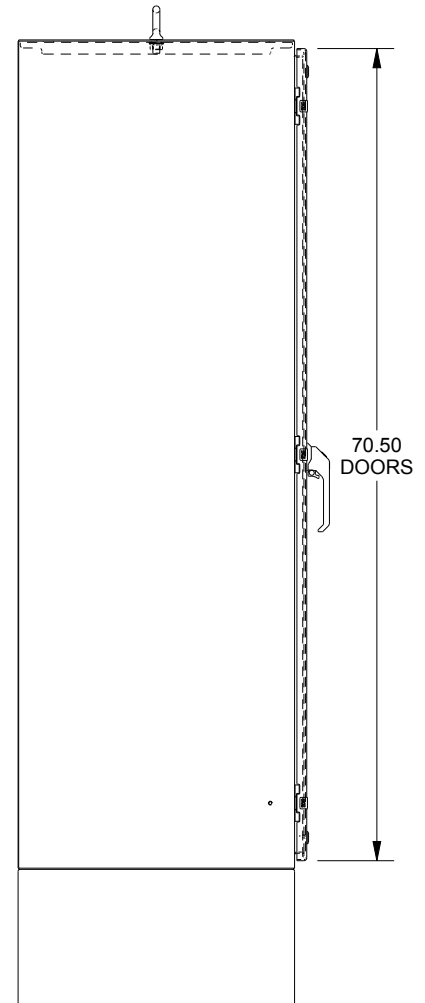

# SAGINAW CONTROL & ENGINEERING SCE-72EL7224SS6LPPL

TOP VIEW

LEFT SIDE VIEW

FRONT VIEW

RIGHT SIDE VIEW

EXTERNAL REAR VIEW

BOTTOM VIEW