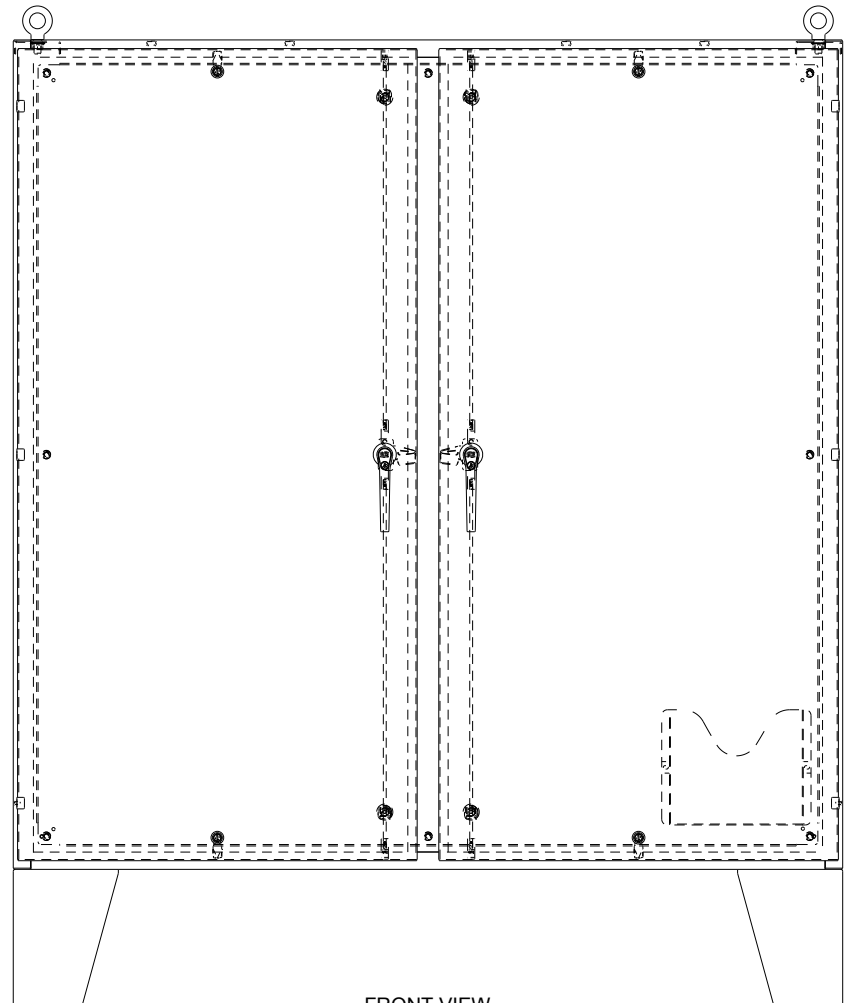

# SAGINAW CONTROL & ENGINEERING SCE-72EL7224SS6LPPL

TOP VIEW

LEFT SIDE VIEW

FRONT VIEW

RIGHT SIDE VIEW

EXTERNAL REAR VIEW

BOTTOM VIEW