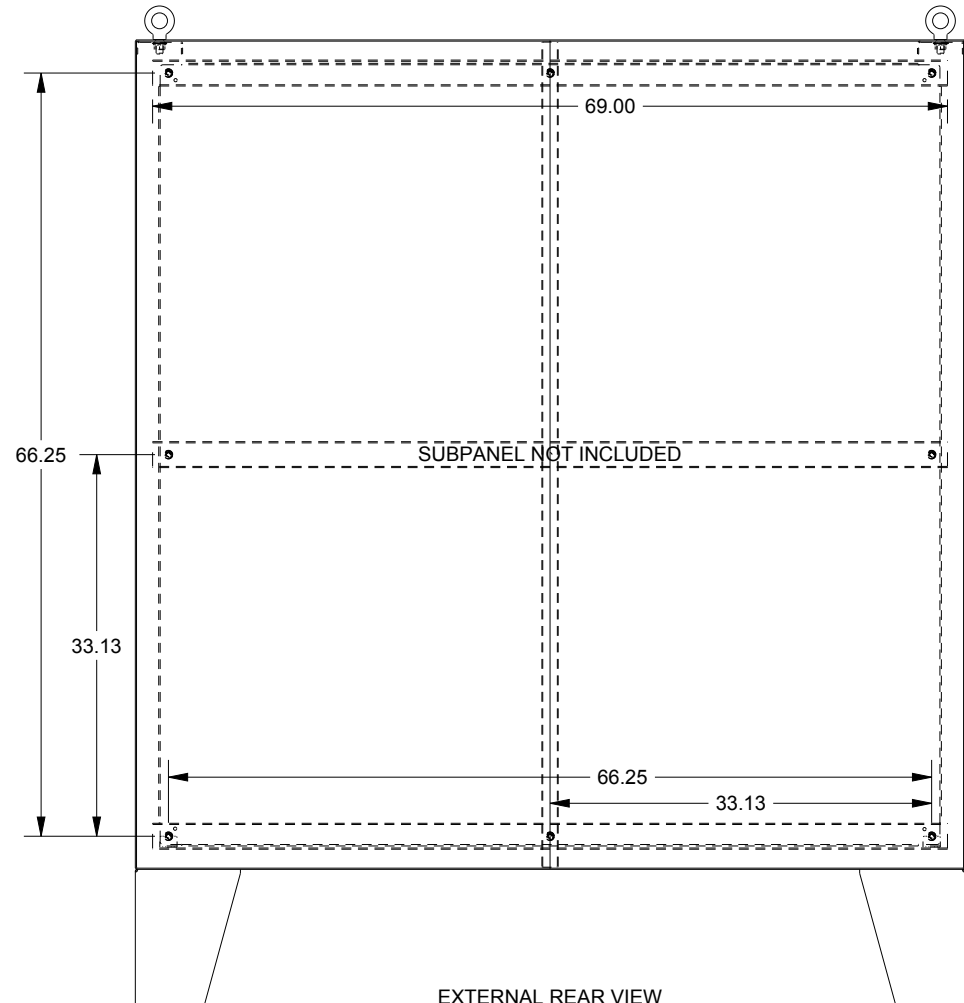

# SAGINAW CONTROL & ENGINEERING SCE-72EL7224SS6LPPL

TOP VIEW

LEFT SIDE VIEW

FRONT VIEW

RIGHT SIDE VIEW

EXTERNAL REAR VIEW

BOTTOM VIEW