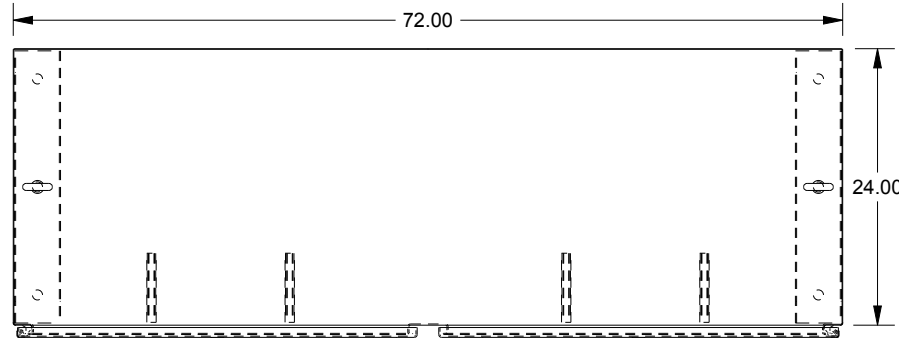

# SAGINAW CONTROL & ENGINEERING SCE-72EL7224SS6LPPL

TOP VIEW

LEFT SIDE VIEW

FRONT VIEW

RIGHT SIDE VIEW

EXTERNAL REAR VIEW

BOTTOM VIEW