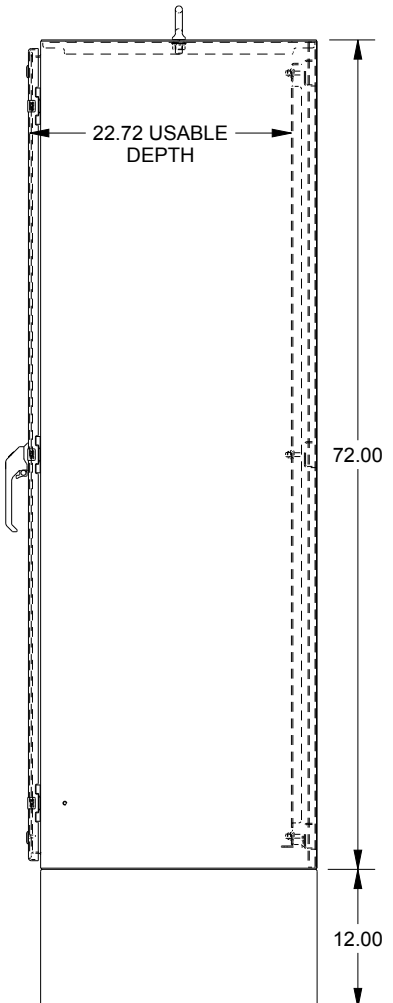

# SAGINAW CONTROL & ENGINEERING SCE-72EL7224SS6LPPL

TOP VIEW

LEFT SIDE VIEW

FRONT VIEW

RIGHT SIDE VIEW

EXTERNAL REAR VIEW

BOTTOM VIEW