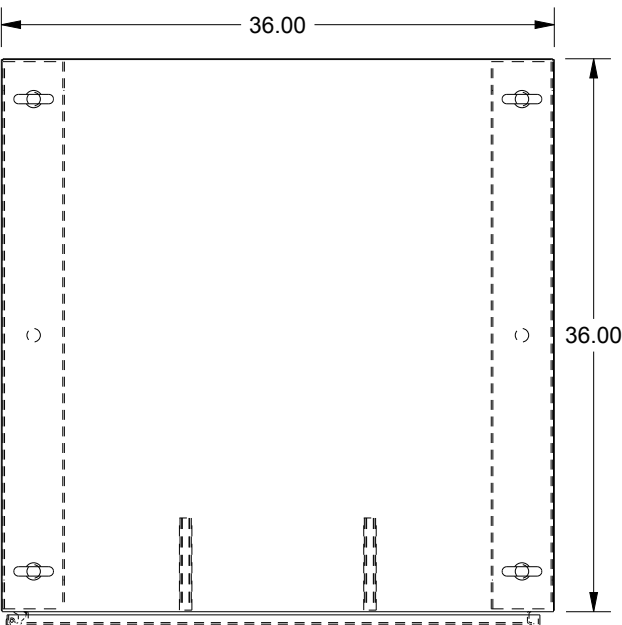

SAGINAW CONTROL & ENGINEERING

SCE-72EL3636SS6FS

BOTTOM VIEW

TOP VIEW

LEFT SIDE VIEW

FRONT VIEW

RIGHT SIDE VIEW

EXTERNAL REAR VIEW