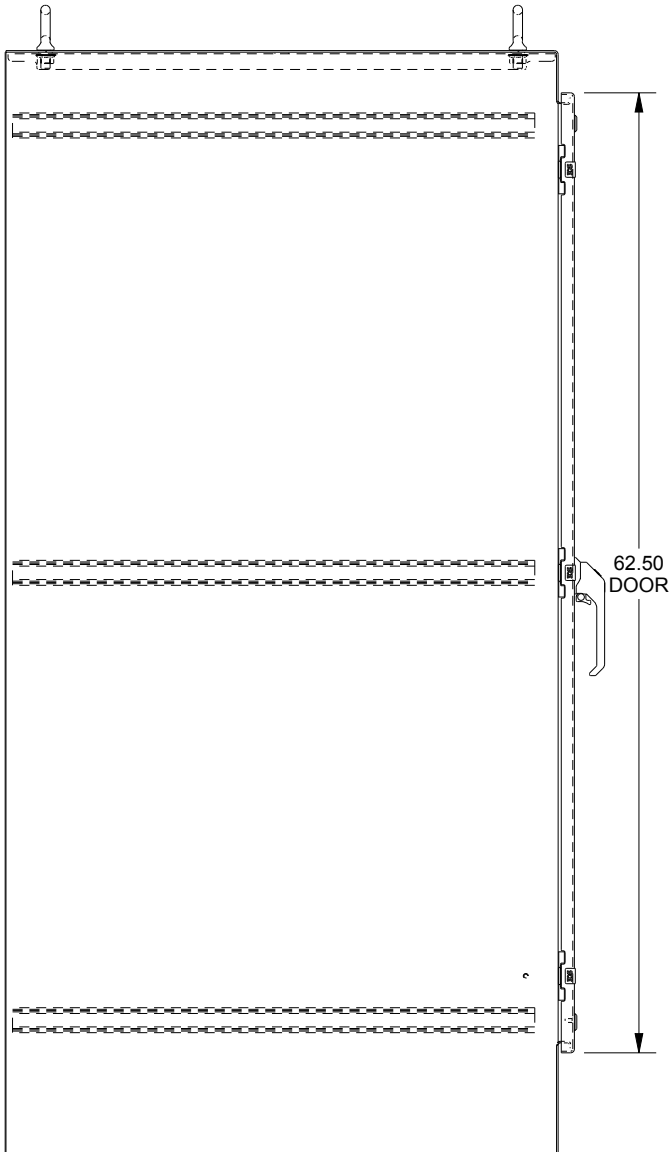

SAGINAW CONTROL & ENGINEERING

SCE-72EL3636SS6FS

BOTTOM VIEW

TOP VIEW

LEFT SIDE VIEW

FRONT VIEW

RIGHT SIDE VIEW

EXTERNAL REAR VIEW