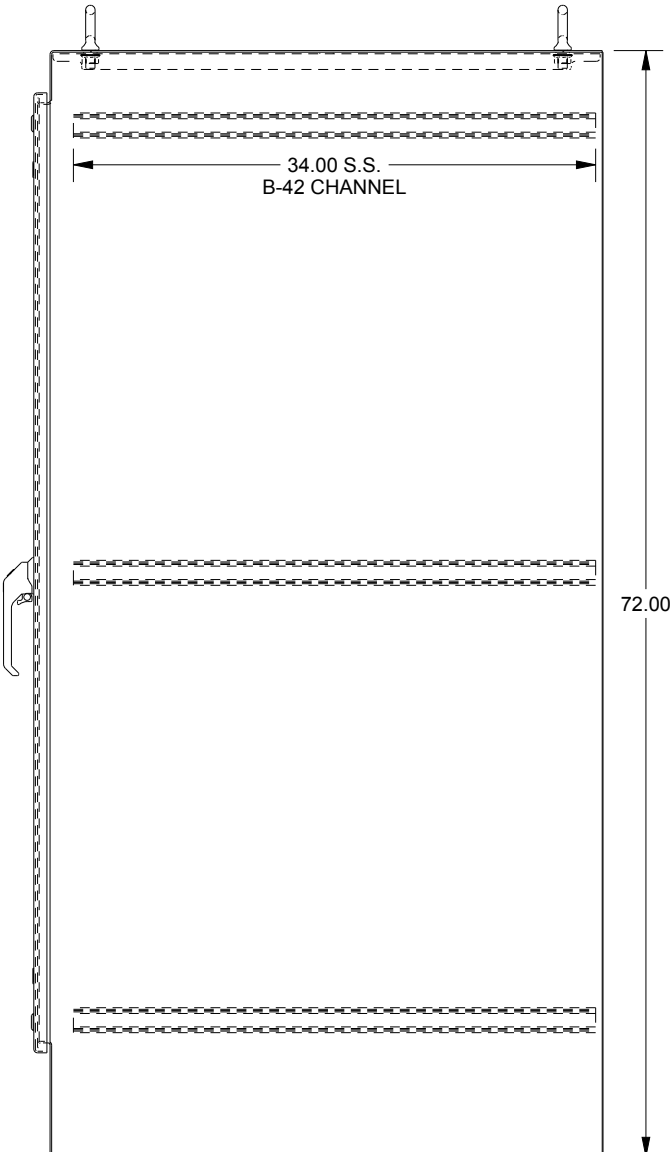

SAGINAW CONTROL & ENGINEERING

SCE-72EL3636SS6FS

BOTTOM VIEW

TOP VIEW

LEFT SIDE VIEW

FRONT VIEW

RIGHT SIDE VIEW

EXTERNAL REAR VIEW