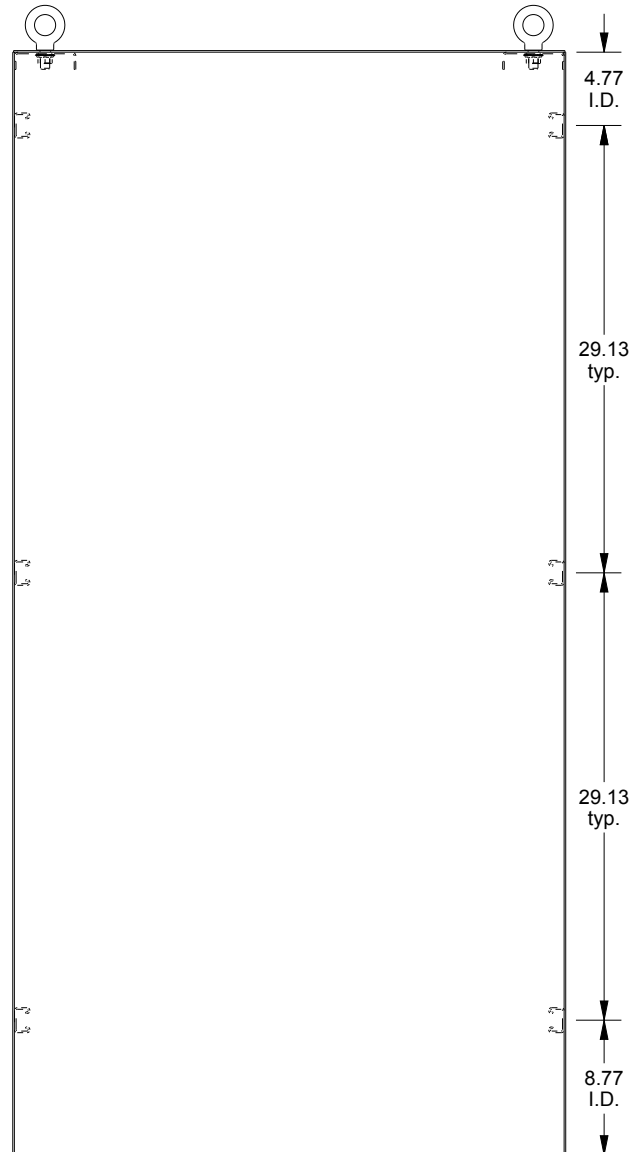

SAGINAW CONTROL & ENGINEERING

SCE-72EL3636SS6FS

BOTTOM VIEW

TOP VIEW

LEFT SIDE VIEW

FRONT VIEW

RIGHT SIDE VIEW

EXTERNAL REAR VIEW