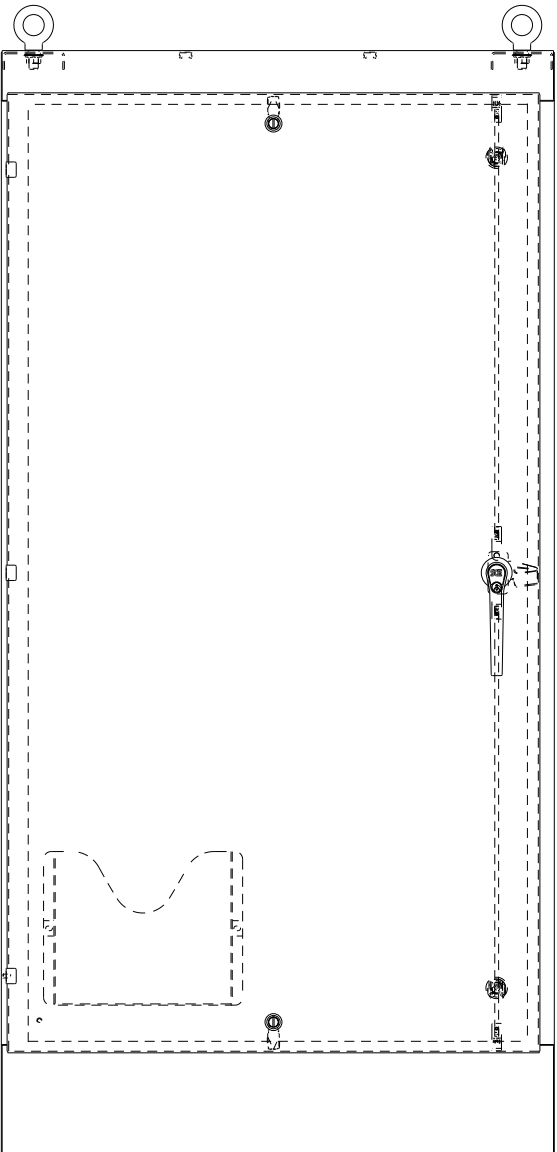

SAGINAW CONTROL & ENGINEERING

SCE-72EL3636SS6FS

BOTTOM VIEW

TOP VIEW

LEFT SIDE VIEW

FRONT VIEW

RIGHT SIDE VIEW

EXTERNAL REAR VIEW