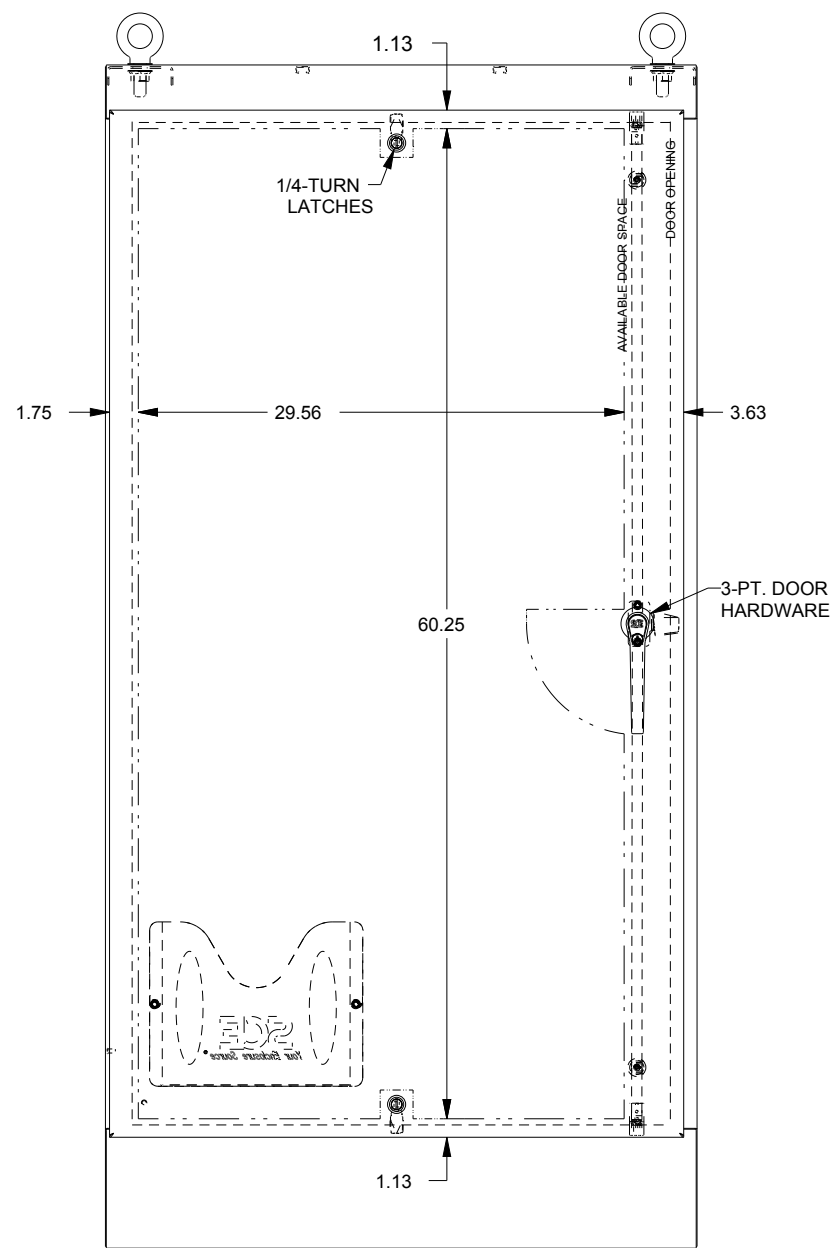

SAGINAW CONTROL & ENGINEERING

SCE-72EL3630SSFS

BOTTOM VIEW

TOP VIEW

LEFT SIDE VIEW

FRONT VIEW

RIGHT SIDE VIEW

EXTERNAL REAR VIEW