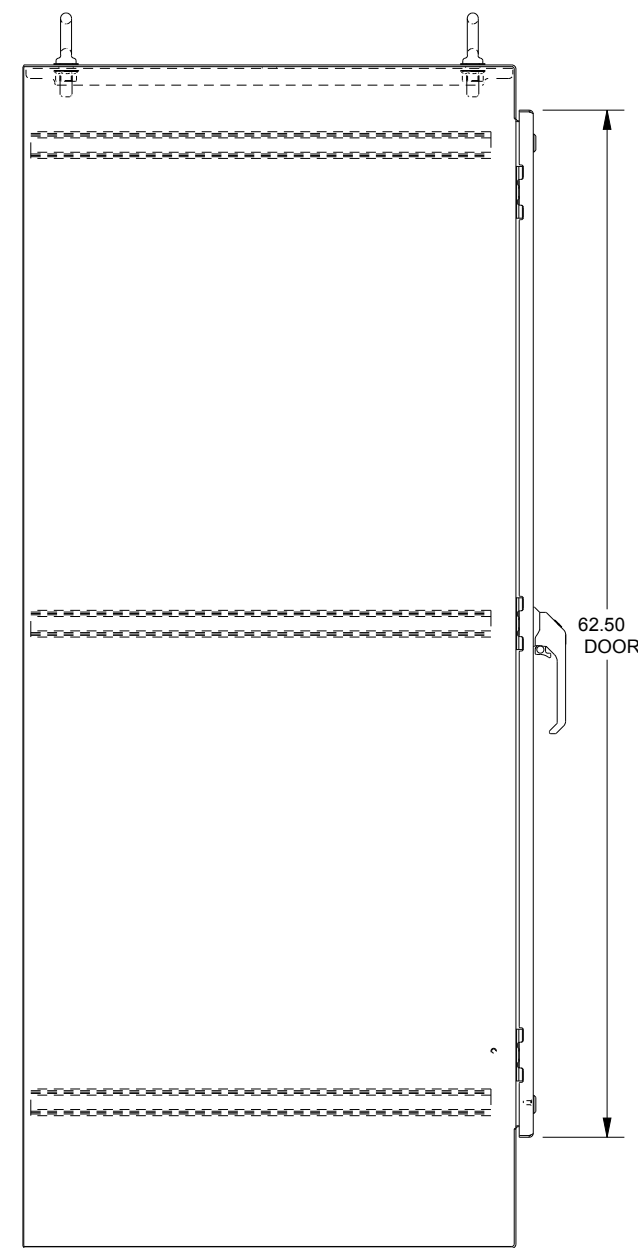

SAGINAW CONTROL & ENGINEERING

SCE-72EL3630SSFS

BOTTOM VIEW

TOP VIEW

LEFT SIDE VIEW

FRONT VIEW

RIGHT SIDE VIEW

EXTERNAL REAR VIEW