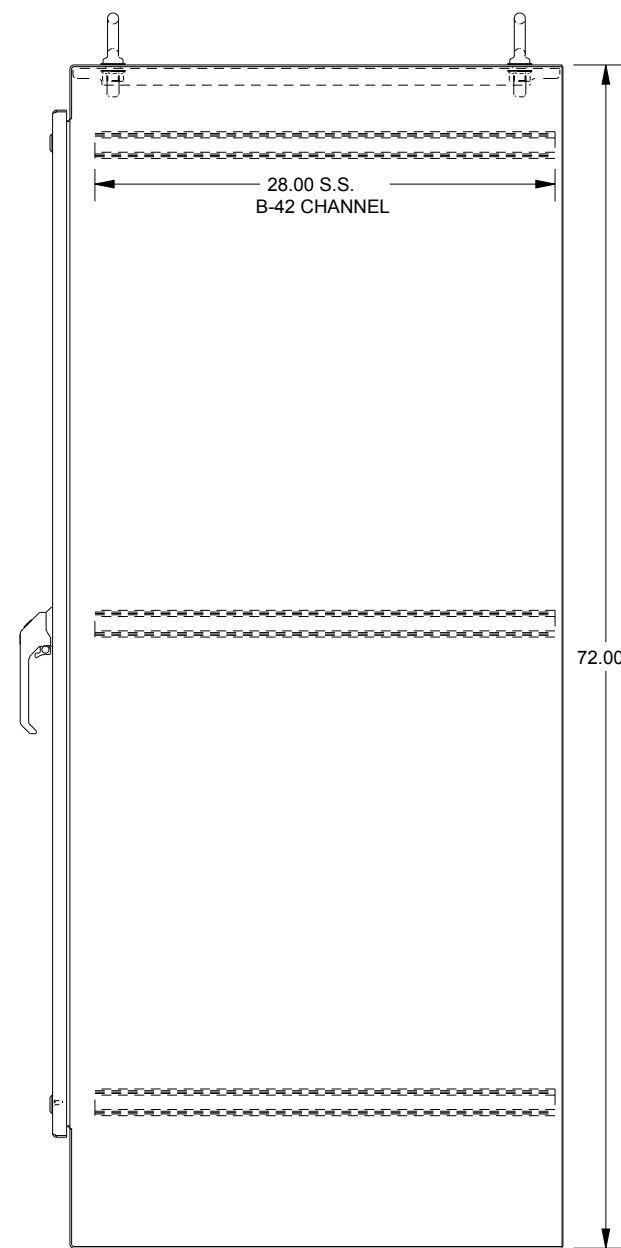

SAGINAW CONTROL & ENGINEERING

SCE-72EL3630SSFS

BOTTOM VIEW

TOP VIEW

LEFT SIDE VIEW

FRONT VIEW

RIGHT SIDE VIEW

EXTERNAL REAR VIEW