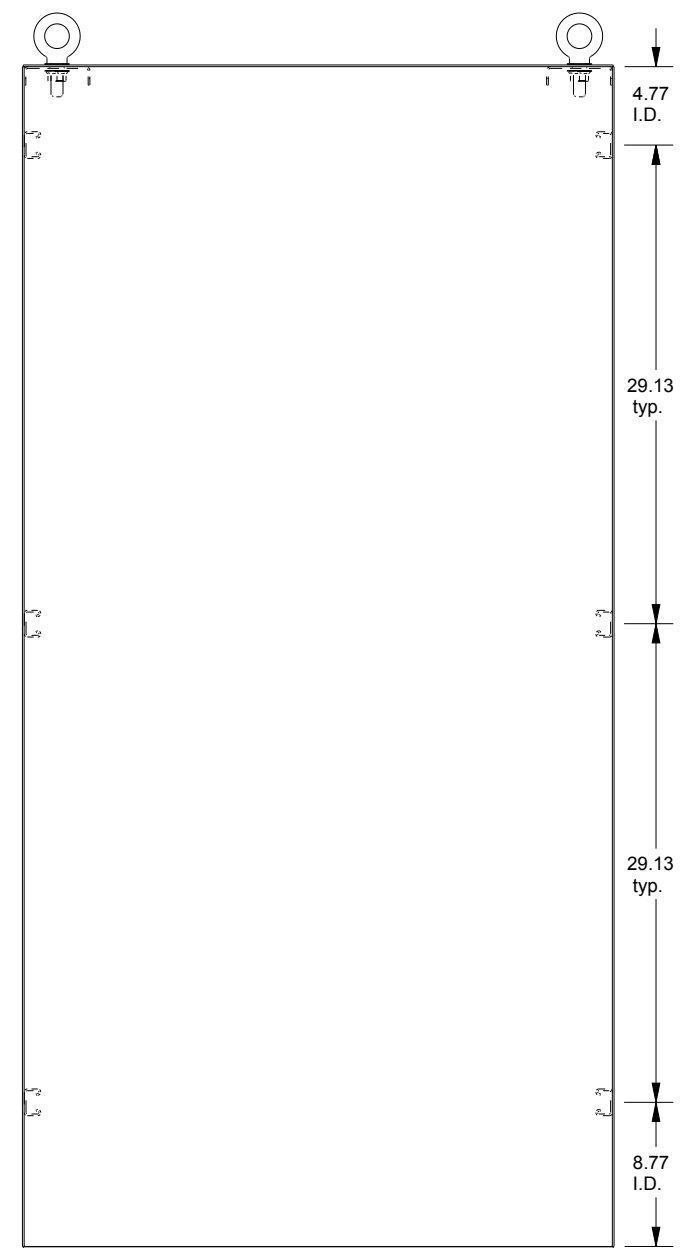

SAGINAW CONTROL & ENGINEERING

SCE-72EL3630SSFS

BOTTOM VIEW

TOP VIEW

LEFT SIDE VIEW

FRONT VIEW

RIGHT SIDE VIEW

EXTERNAL REAR VIEW