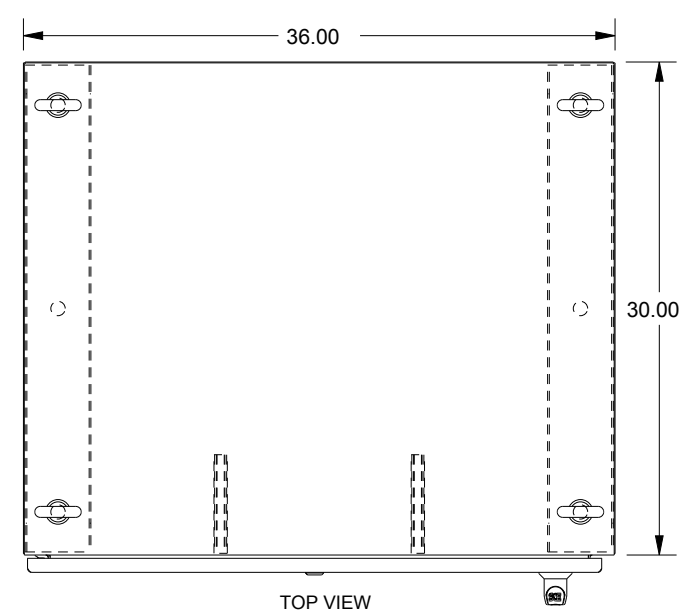

SAGINAW CONTROL & ENGINEERING

SCE-72EL3630SSFS

BOTTOM VIEW

TOP VIEW

LEFT SIDE VIEW

FRONT VIEW

RIGHT SIDE VIEW

EXTERNAL REAR VIEW