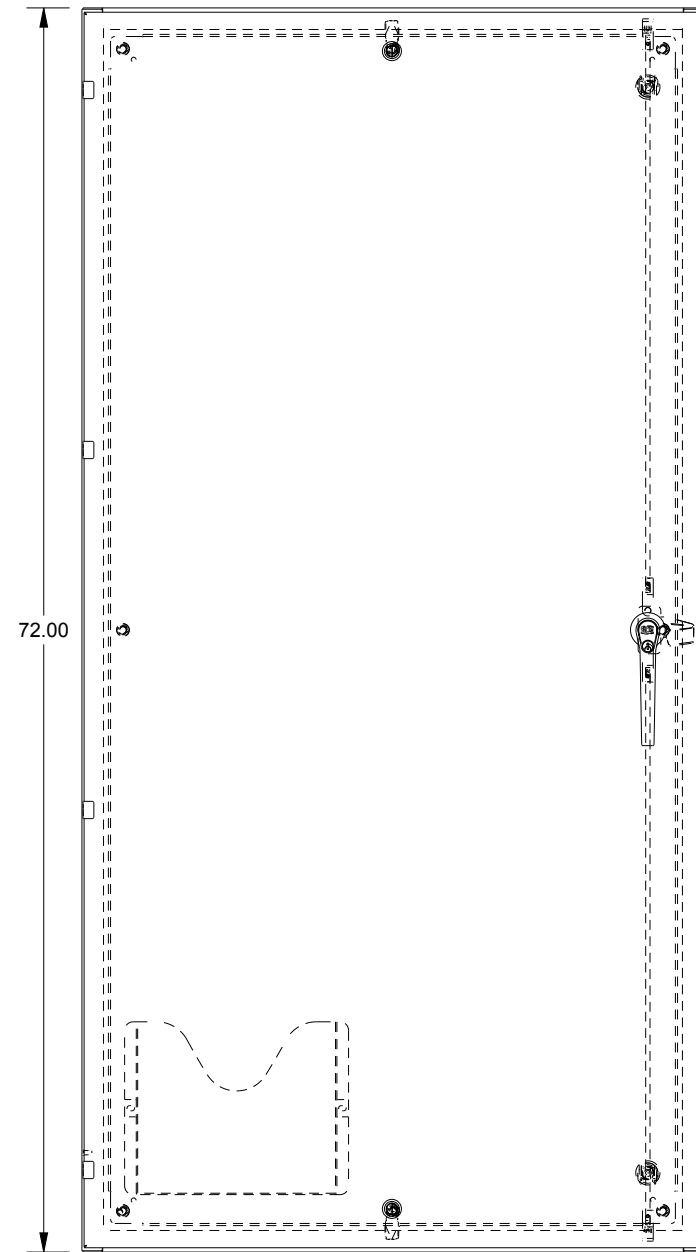

SAGINAW CONTROL & ENGINEERING

SCE-72EL3624SSLPPL

BOTTOM VIEW

TOP VIEW

LEFT SIDE VIEW

FRONT VIEW

RIGHT SIDE VIEW

EXTERNAL REAR VIEW