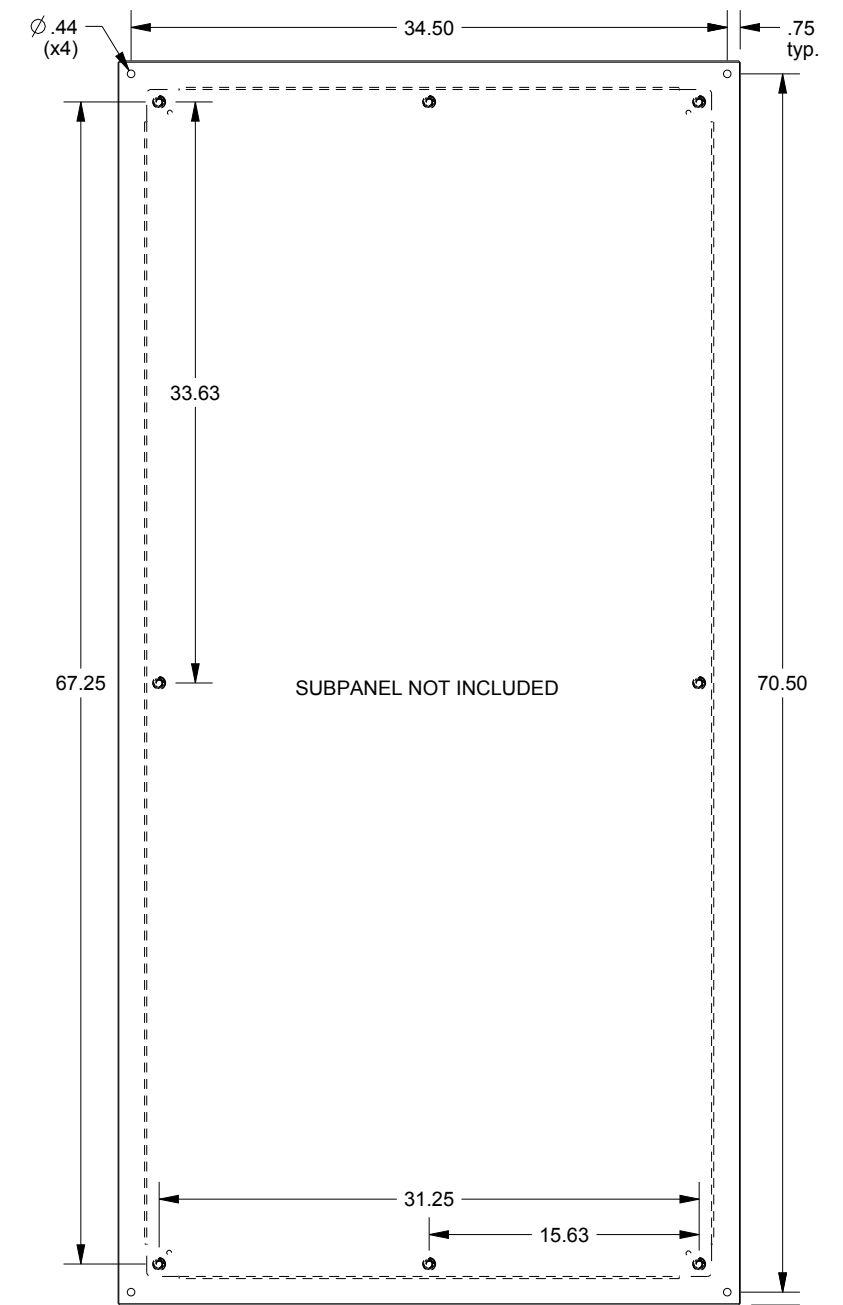

SAGINAW CONTROL & ENGINEERING

SCE-72EL3624SSLPPL

BOTTOM VIEW

TOP VIEW

LEFT SIDE VIEW

FRONT VIEW

RIGHT SIDE VIEW

EXTERNAL REAR VIEW