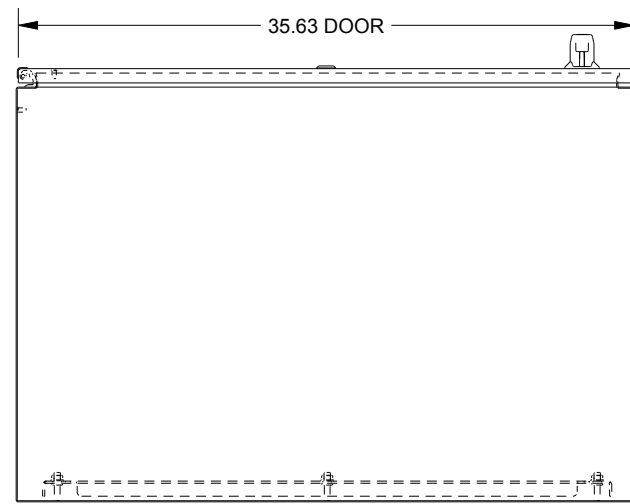

SAGINAW CONTROL & ENGINEERING

SCE-72EL3624SSLPPL

BOTTOM VIEW

TOP VIEW

LEFT SIDE VIEW

FRONT VIEW

RIGHT SIDE VIEW

EXTERNAL REAR VIEW