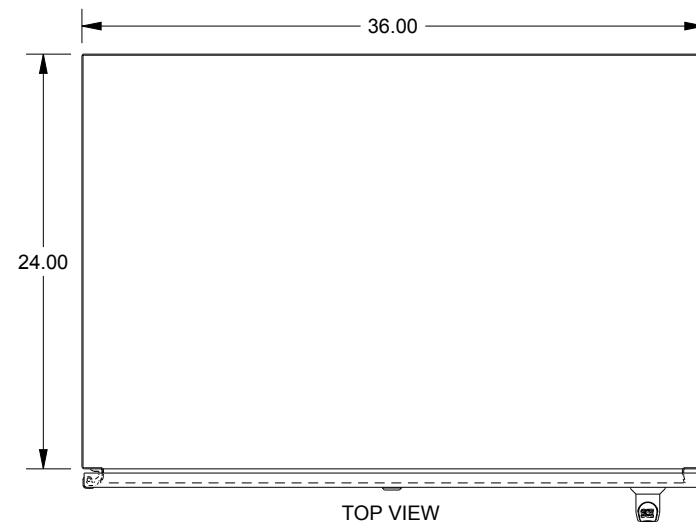

SAGINAW CONTROL & ENGINEERING

SCE-72EL3624SSLPPL

BOTTOM VIEW

TOP VIEW

LEFT SIDE VIEW

FRONT VIEW

RIGHT SIDE VIEW

EXTERNAL REAR VIEW