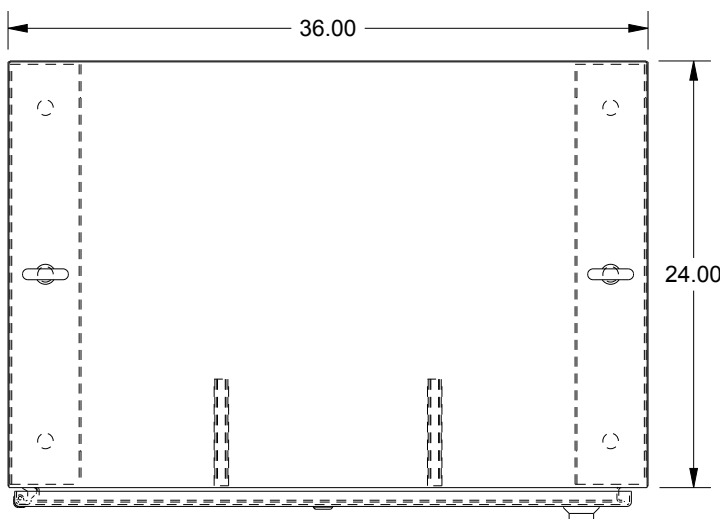

SAGINAW CONTROL & ENGINEERING

SCE-72EL3624SSFS

BOTTOM VIEW

TOP VIEW

LEFT SIDE VIEW

FRONT VIEW

RIGHT SIDE VIEW

EXTERNAL REAR VIEW