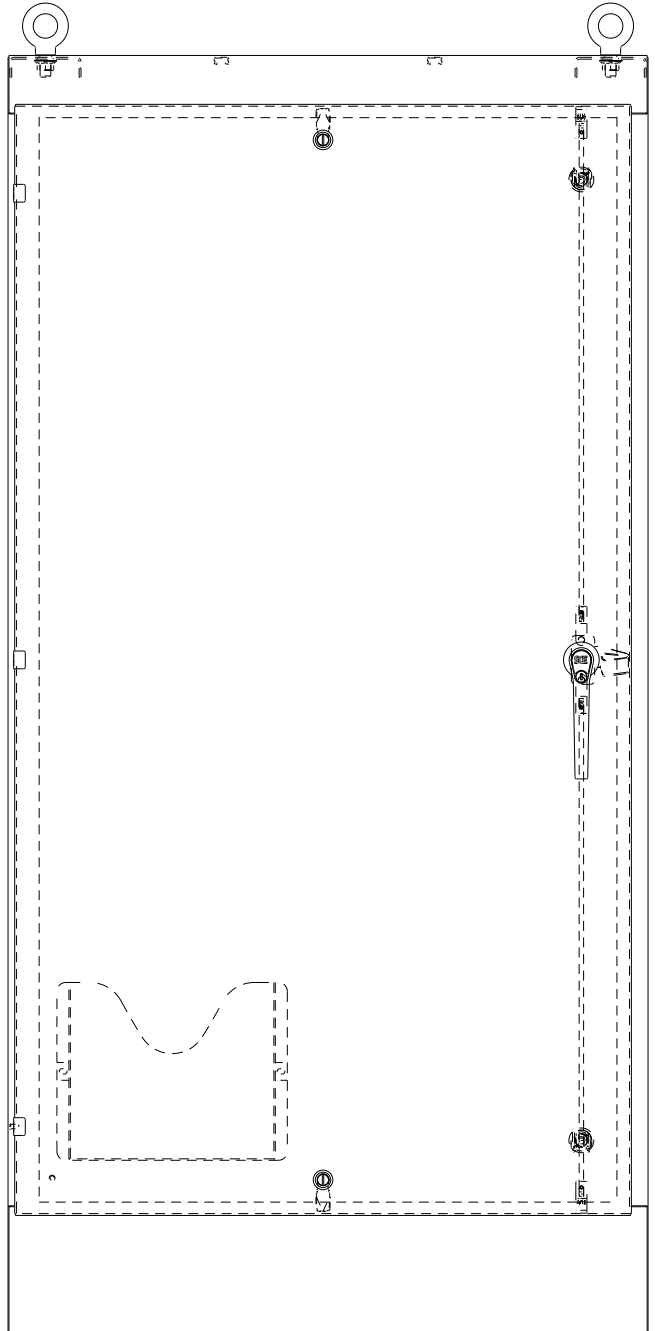

SAGINAW CONTROL & ENGINEERING

SCE-72EL3624SSFS

BOTTOM VIEW

TOP VIEW

LEFT SIDE VIEW

FRONT VIEW

RIGHT SIDE VIEW

EXTERNAL REAR VIEW