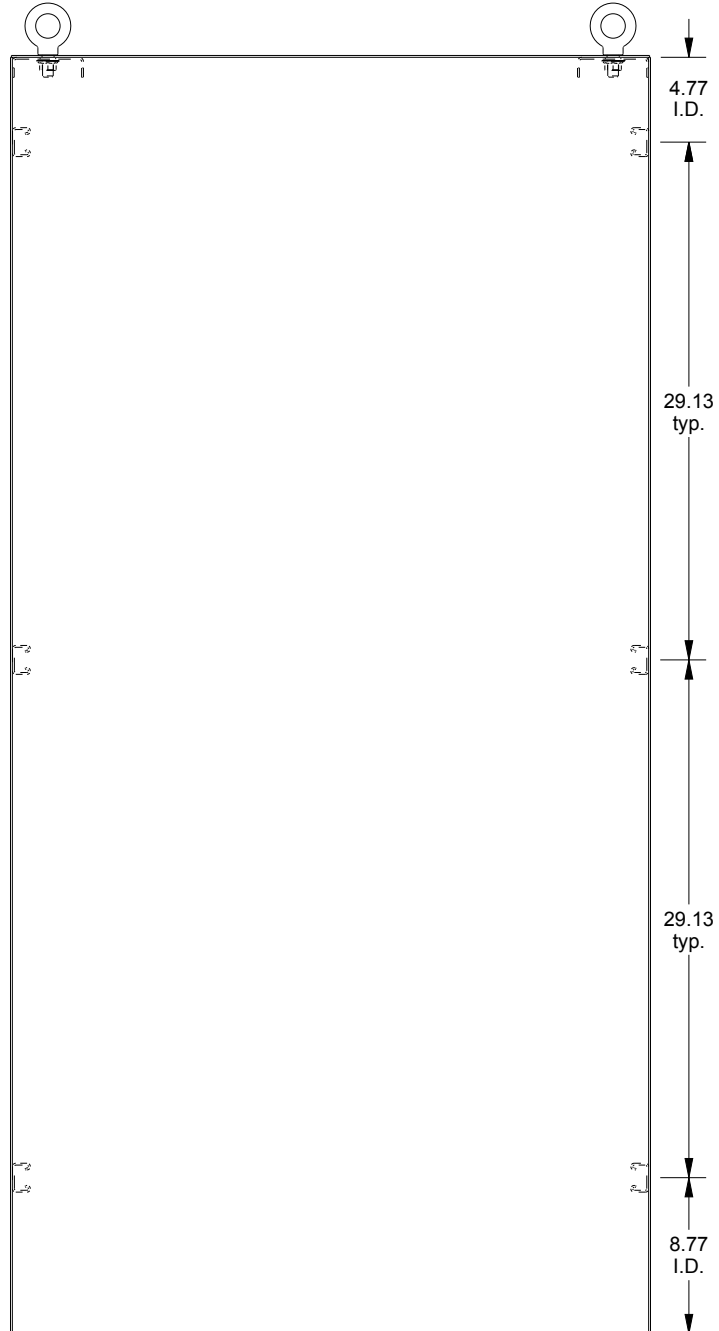

SAGINAW CONTROL & ENGINEERING

SCE-72EL3624SSFS

BOTTOM VIEW

TOP VIEW

LEFT SIDE VIEW

FRONT VIEW

RIGHT SIDE VIEW

EXTERNAL REAR VIEW