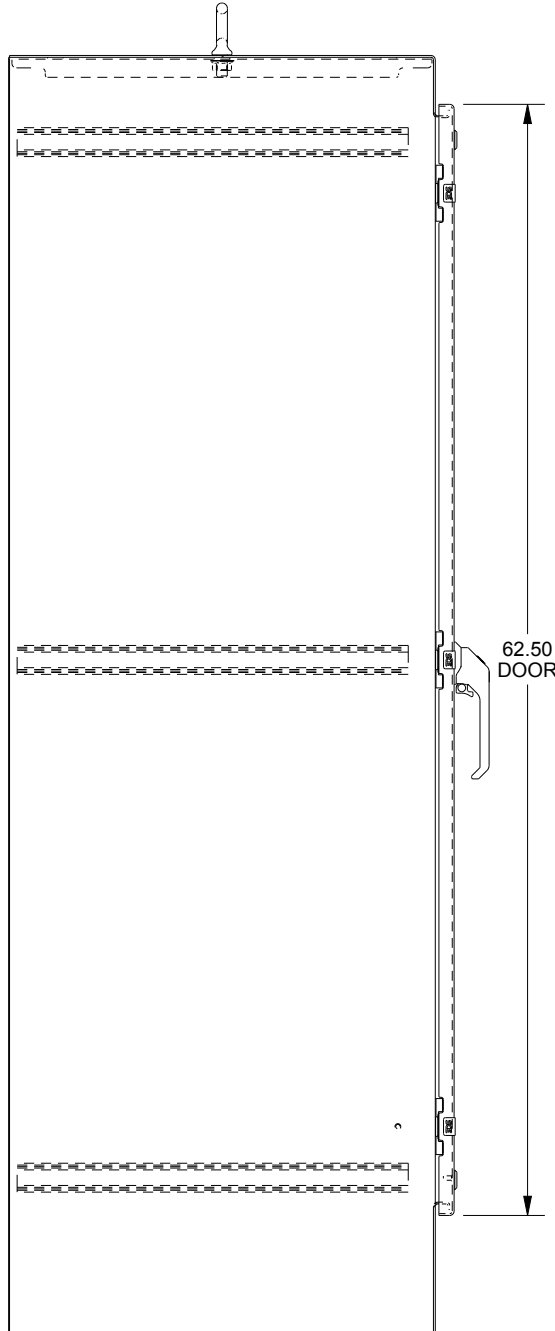

SAGINAW CONTROL & ENGINEERING

SCE-72EL3624SSFS

BOTTOM VIEW

TOP VIEW

LEFT SIDE VIEW

FRONT VIEW

RIGHT SIDE VIEW

EXTERNAL REAR VIEW