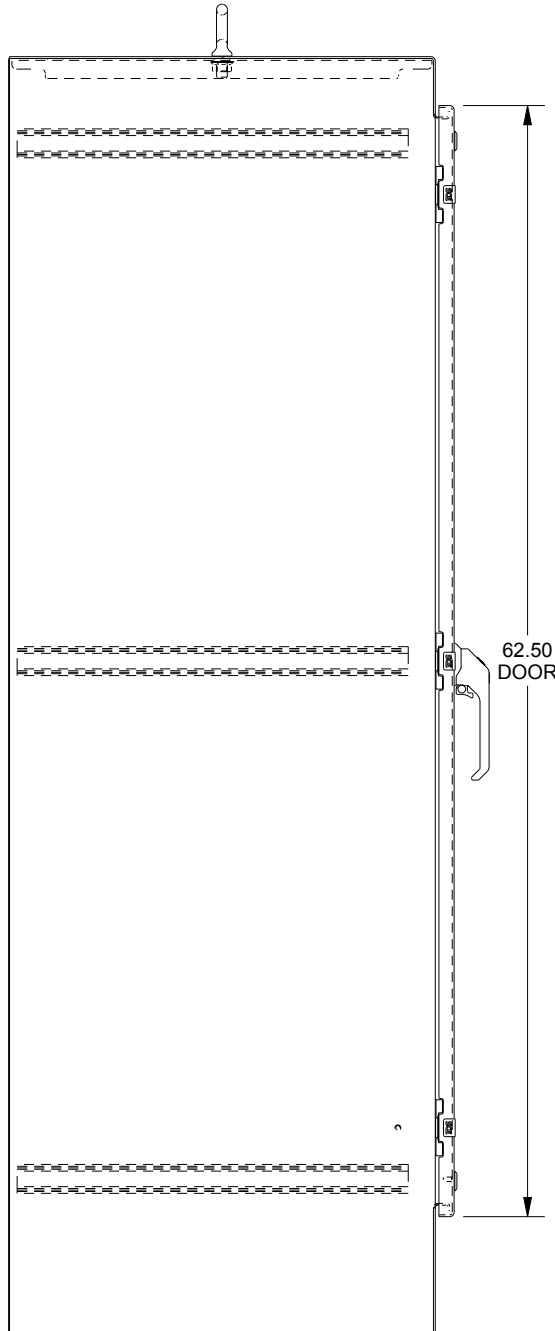

SAGINAW CONTROL & ENGINEERING

SCE-72EL3624SS6FS

BOTTOM VIEW

TOP VIEW

LEFT SIDE VIEW

FRONT VIEW

RIGHT SIDE VIEW

EXTERNAL REAR VIEW