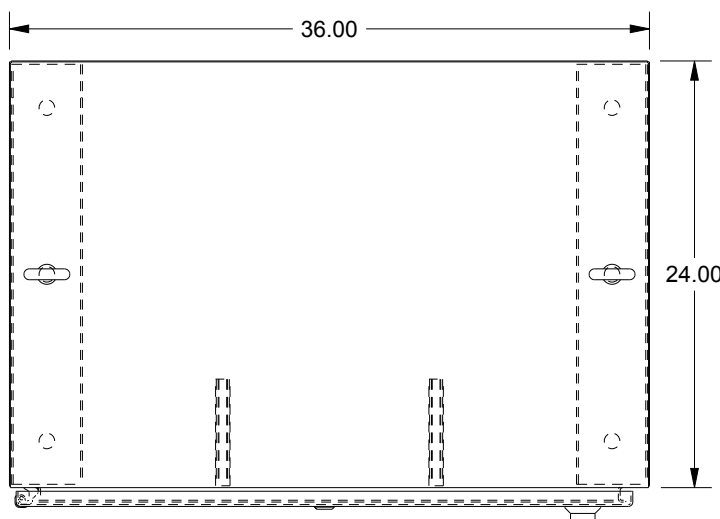

SAGINAW CONTROL & ENGINEERING

SCE-72EL3624SS6FS

BOTTOM VIEW

TOP VIEW

LEFT SIDE VIEW

FRONT VIEW

RIGHT SIDE VIEW

EXTERNAL REAR VIEW