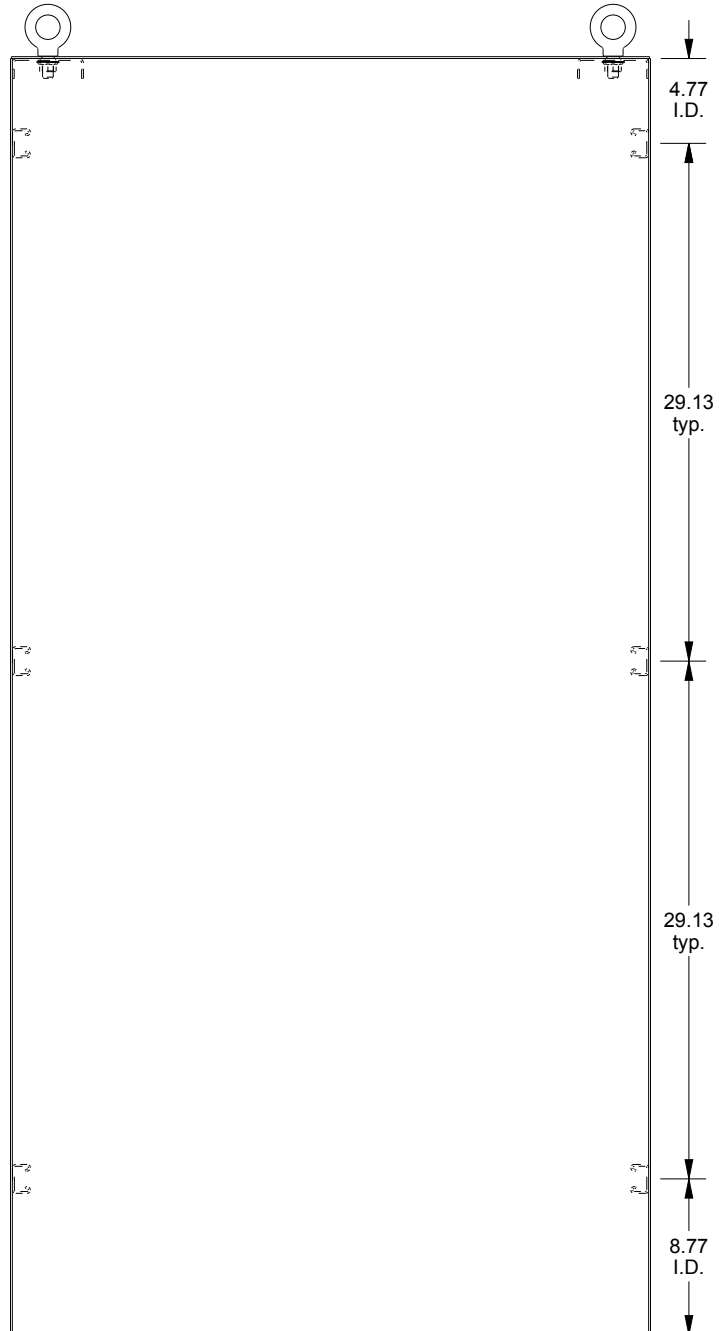

SAGINAW CONTROL & ENGINEERING

SCE-72EL3624SS6FS

BOTTOM VIEW

TOP VIEW

LEFT SIDE VIEW

FRONT VIEW

RIGHT SIDE VIEW

EXTERNAL REAR VIEW