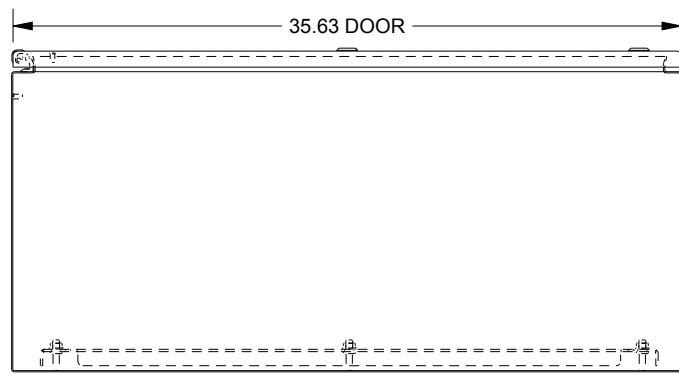

SAGINAW CONTROL & ENGINEERING

SCE-72EL3616SS6LP

BOTTOM VIEW

TOP VIEW

LEFT SIDE VIEW

FRONT VIEW

RIGHT SIDE VIEW

EXTERNAL REAR VIEW