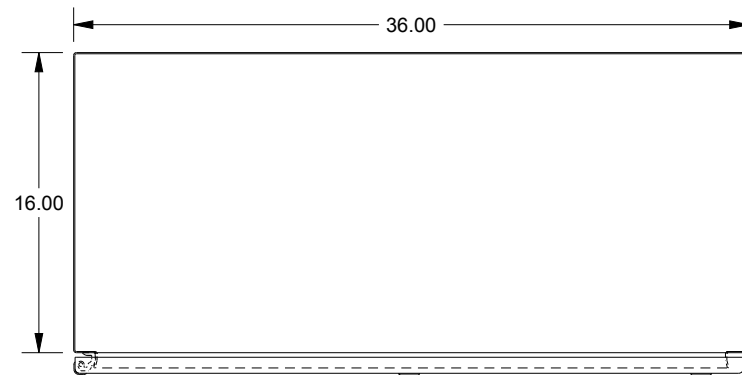

SAGINAW CONTROL & ENGINEERING

SCE-72EL3616SS6LP

BOTTOM VIEW

TOP VIEW

LEFT SIDE VIEW

FRONT VIEW

RIGHT SIDE VIEW

EXTERNAL REAR VIEW