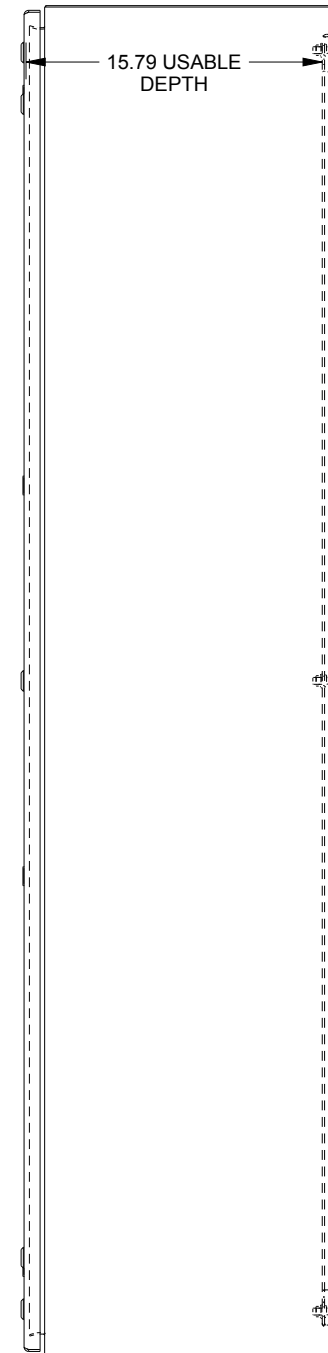

SAGINAW CONTROL & ENGINEERING

SCE-72EL3616SS6LP

BOTTOM VIEW

TOP VIEW

LEFT SIDE VIEW

FRONT VIEW

RIGHT SIDE VIEW

EXTERNAL REAR VIEW