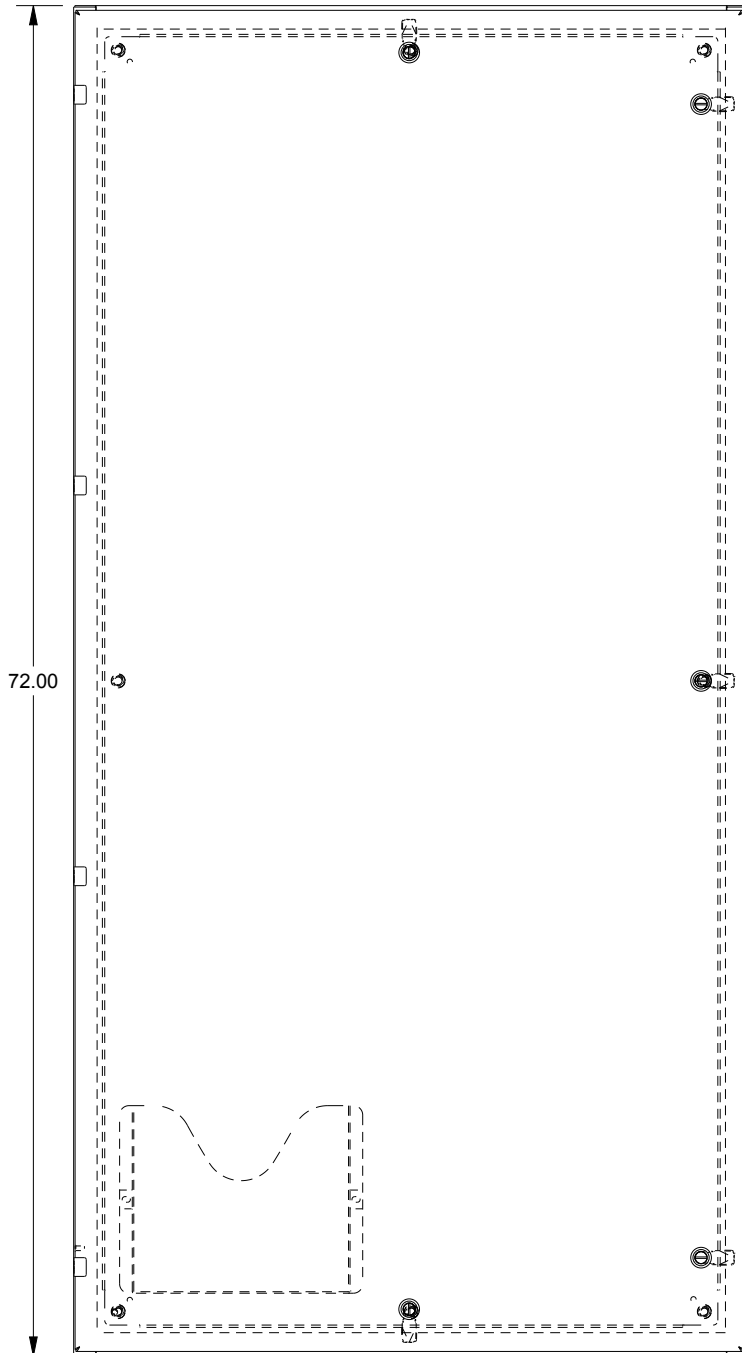

SAGINAW CONTROL & ENGINEERING

SCE-72EL3616SS6LP

BOTTOM VIEW

TOP VIEW

LEFT SIDE VIEW

FRONT VIEW

RIGHT SIDE VIEW

EXTERNAL REAR VIEW