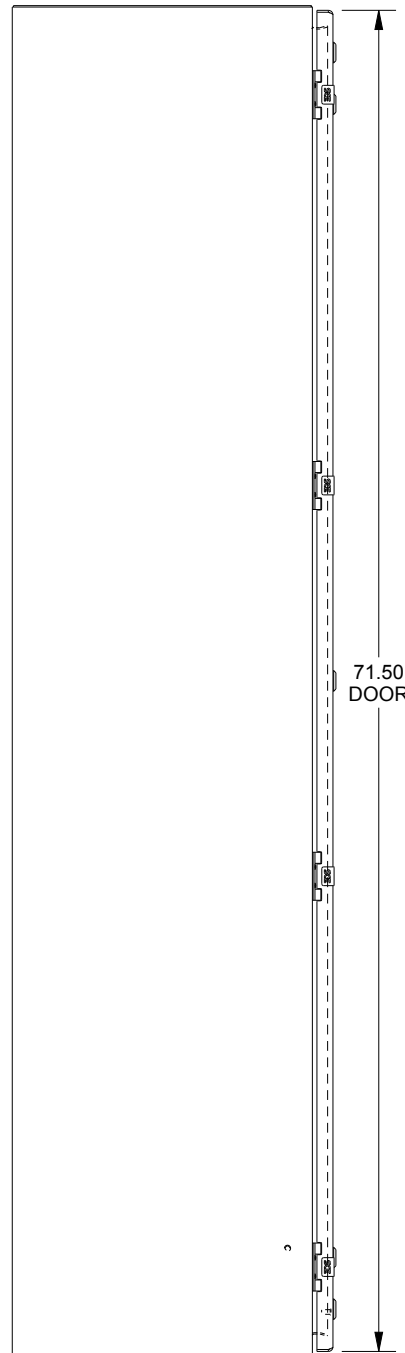

SAGINAW CONTROL & ENGINEERING

SCE-72EL3616SS6LP

BOTTOM VIEW

TOP VIEW

LEFT SIDE VIEW

FRONT VIEW

RIGHT SIDE VIEW

EXTERNAL REAR VIEW