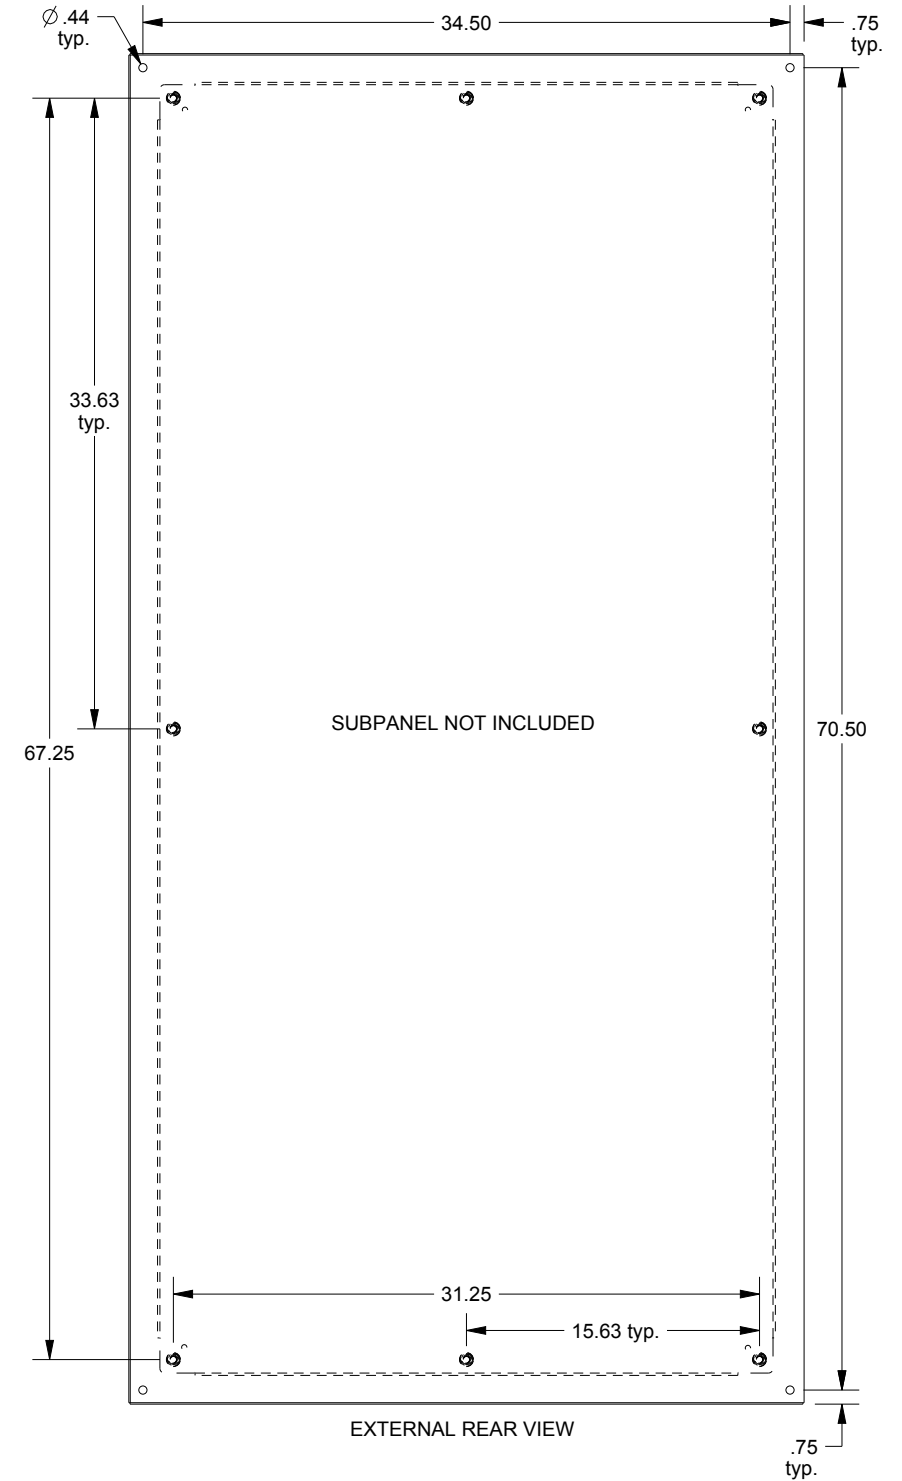

SAGINAW CONTROL & ENGINEERING

SCE-72EL3616SS6LP

BOTTOM VIEW

TOP VIEW

LEFT SIDE VIEW

FRONT VIEW

RIGHT SIDE VIEW

EXTERNAL REAR VIEW