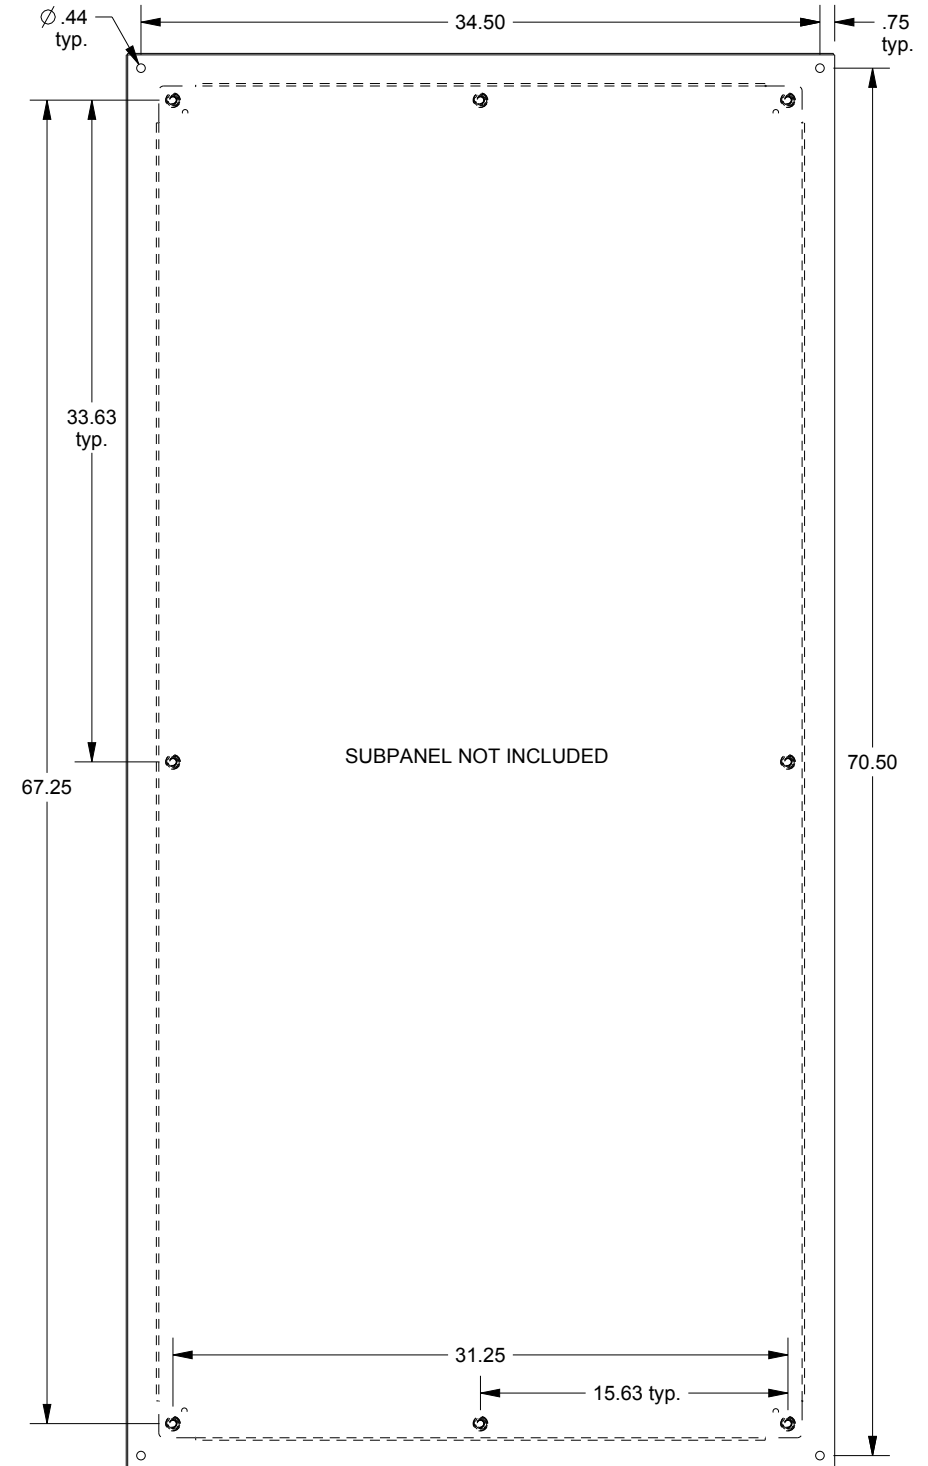

SAGINAW CONTROL & ENGINEERING

SCE-72EL3612SSLP

BOTTOM VIEW

TOP VIEW

LEFT SIDE VIEW

FRONT VIEW

RIGHT SIDE VIEW

EXTERNAL REAR VIEW