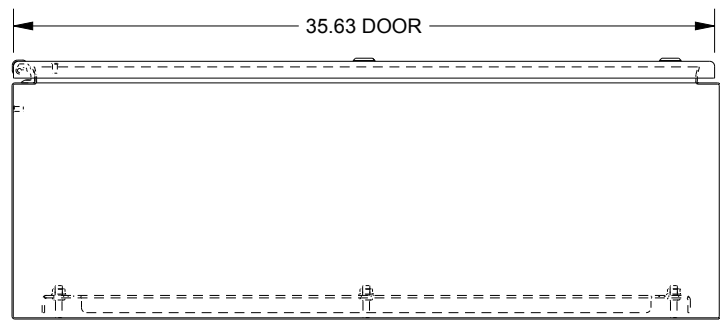

SAGINAW CONTROL & ENGINEERING

SCE-72EL3612SSLP

BOTTOM VIEW

TOP VIEW

LEFT SIDE VIEW

FRONT VIEW

RIGHT SIDE VIEW

EXTERNAL REAR VIEW