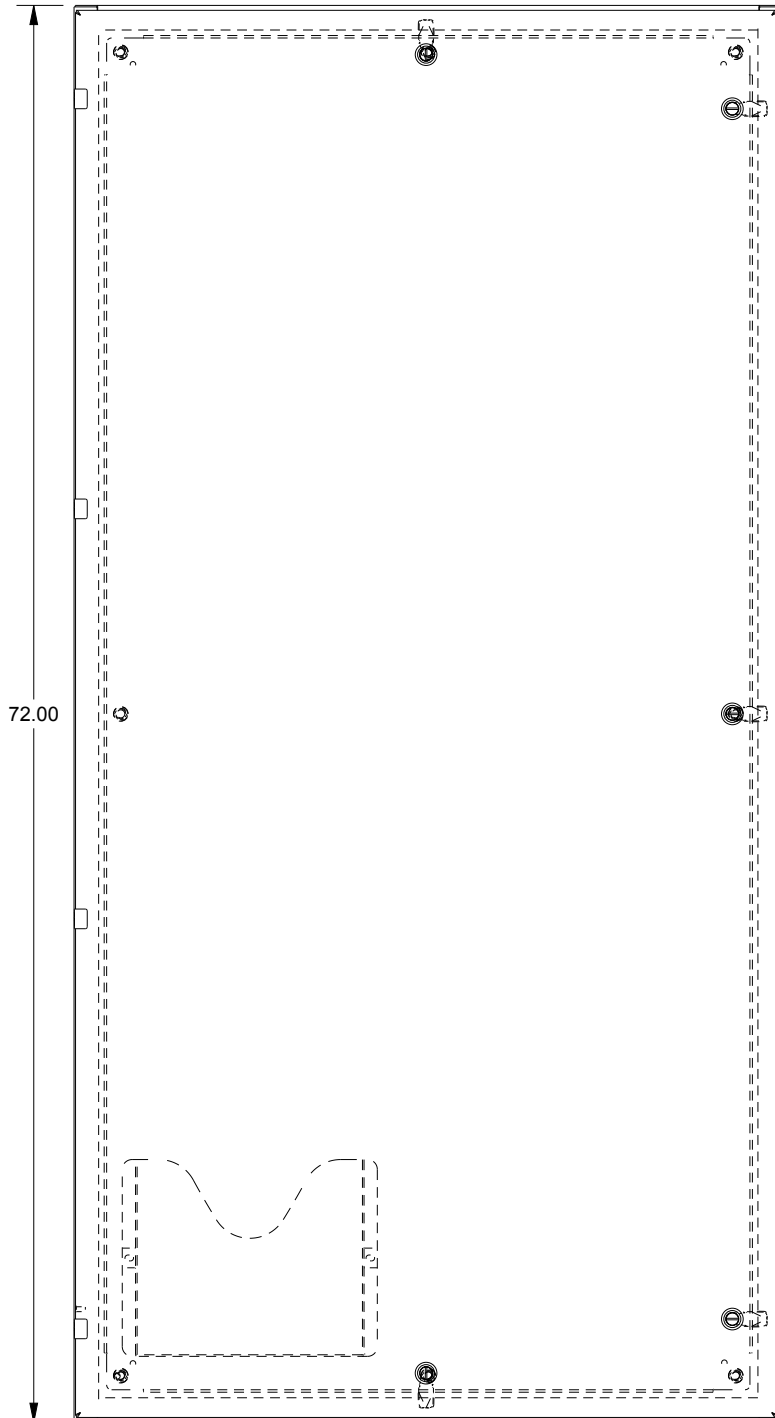

SAGINAW CONTROL & ENGINEERING

SCE-72EL3612SSLP

BOTTOM VIEW

TOP VIEW

LEFT SIDE VIEW

FRONT VIEW

RIGHT SIDE VIEW

EXTERNAL REAR VIEW