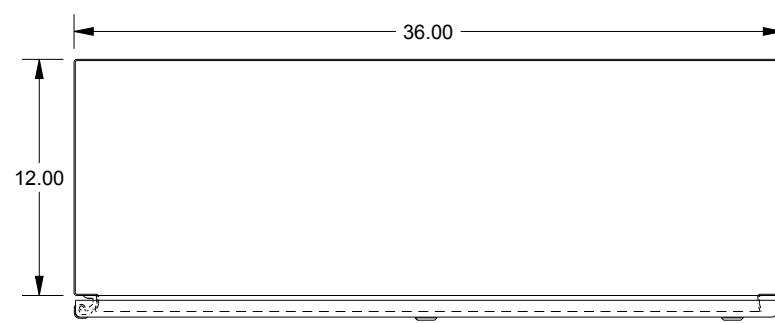

SAGINAW CONTROL & ENGINEERING

SCE-72EL3612SSLP

BOTTOM VIEW

TOP VIEW

LEFT SIDE VIEW

FRONT VIEW

RIGHT SIDE VIEW

EXTERNAL REAR VIEW