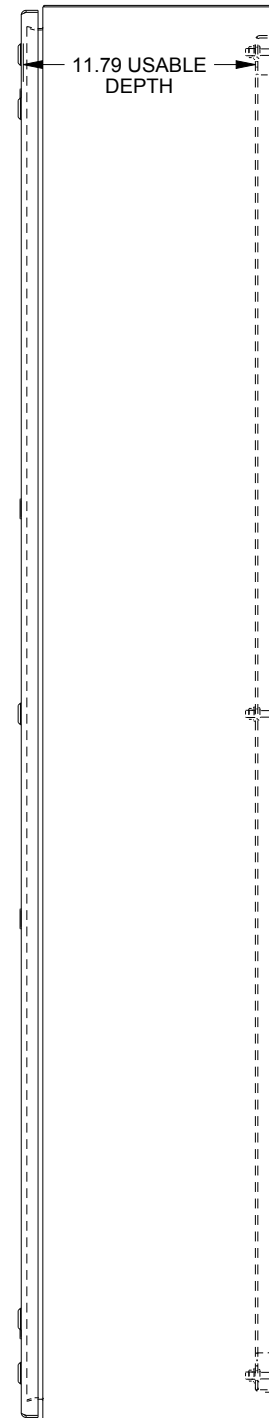

SAGINAW CONTROL & ENGINEERING

SCE-72EL3612SSLP

BOTTOM VIEW

TOP VIEW

LEFT SIDE VIEW

FRONT VIEW

RIGHT SIDE VIEW

EXTERNAL REAR VIEW