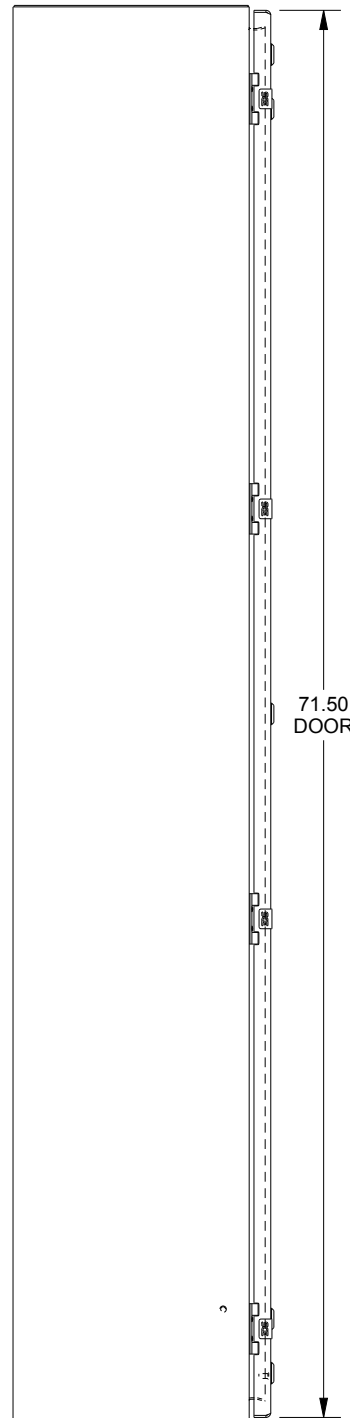

SAGINAW CONTROL & ENGINEERING

SCE-72EL3612SSLP

BOTTOM VIEW

TOP VIEW

LEFT SIDE VIEW

FRONT VIEW

RIGHT SIDE VIEW

EXTERNAL REAR VIEW