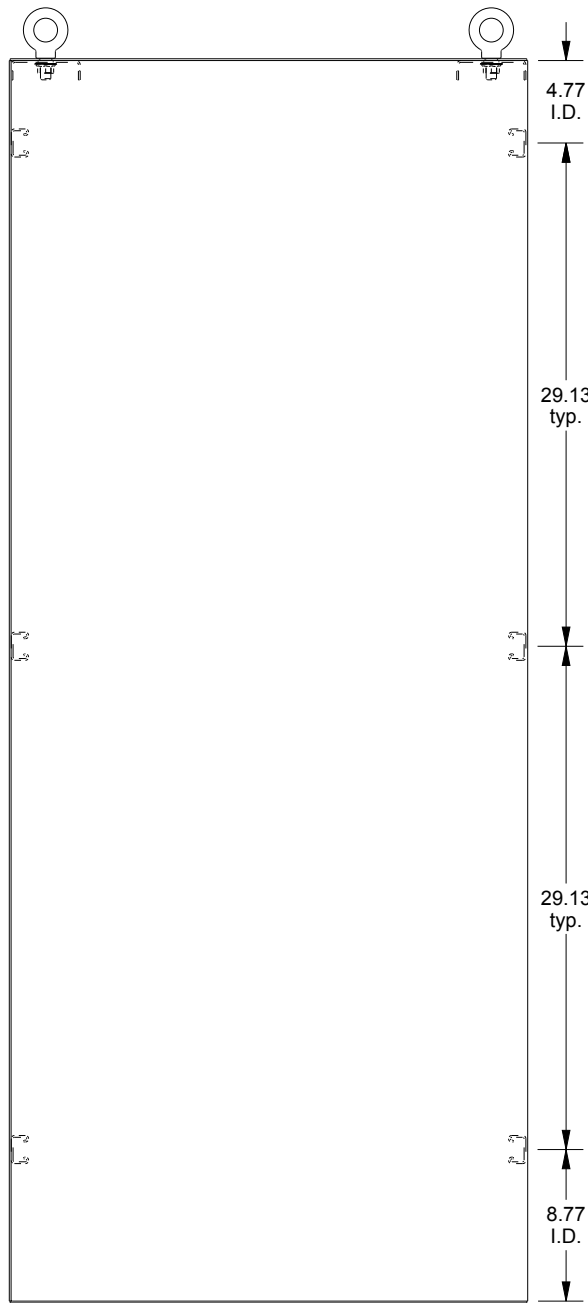

SAGINAW CONTROL & ENGINEERING

SCE-72EL3024SS6FS

BOTTOM VIEW

TOP VIEW

LEFT SIDE VIEW

FRONT VIEW

RIGHT SIDE VIEW

EXTERNAL REAR VIEW