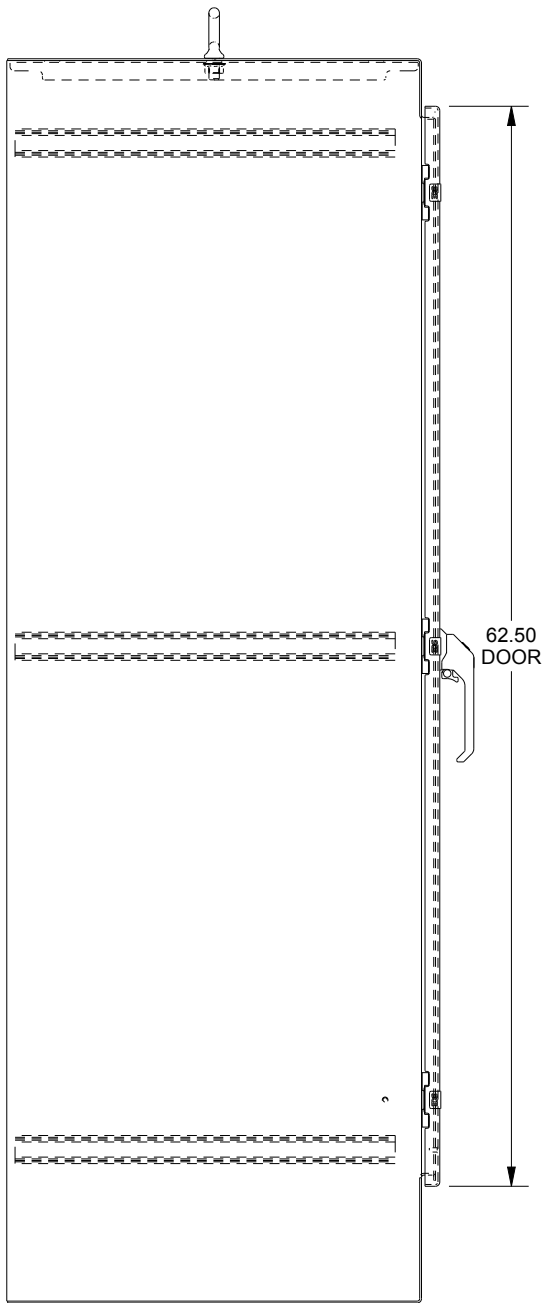

SAGINAW CONTROL & ENGINEERING

SCE-72EL3024SS6FS

BOTTOM VIEW

TOP VIEW

LEFT SIDE VIEW

FRONT VIEW

RIGHT SIDE VIEW

EXTERNAL REAR VIEW