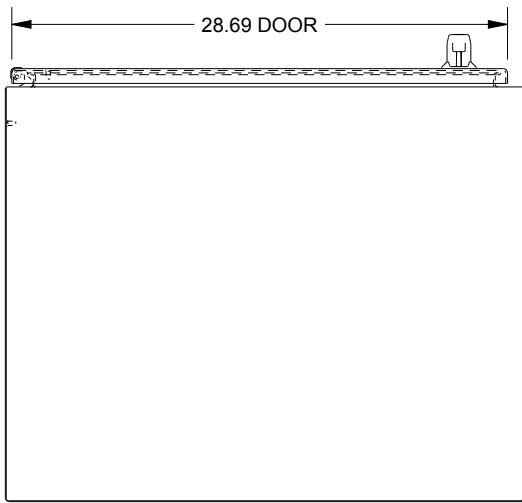

SAGINAW CONTROL & ENGINEERING

SCE-72EL3024SS6FS

BOTTOM VIEW

TOP VIEW

LEFT SIDE VIEW

FRONT VIEW

RIGHT SIDE VIEW

EXTERNAL REAR VIEW