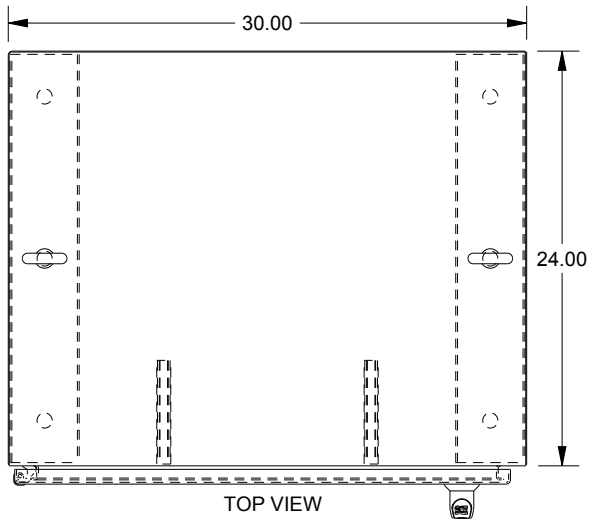

SAGINAW CONTROL & ENGINEERING

SCE-72EL3024SS6FS

BOTTOM VIEW

TOP VIEW

LEFT SIDE VIEW

FRONT VIEW

RIGHT SIDE VIEW

EXTERNAL REAR VIEW