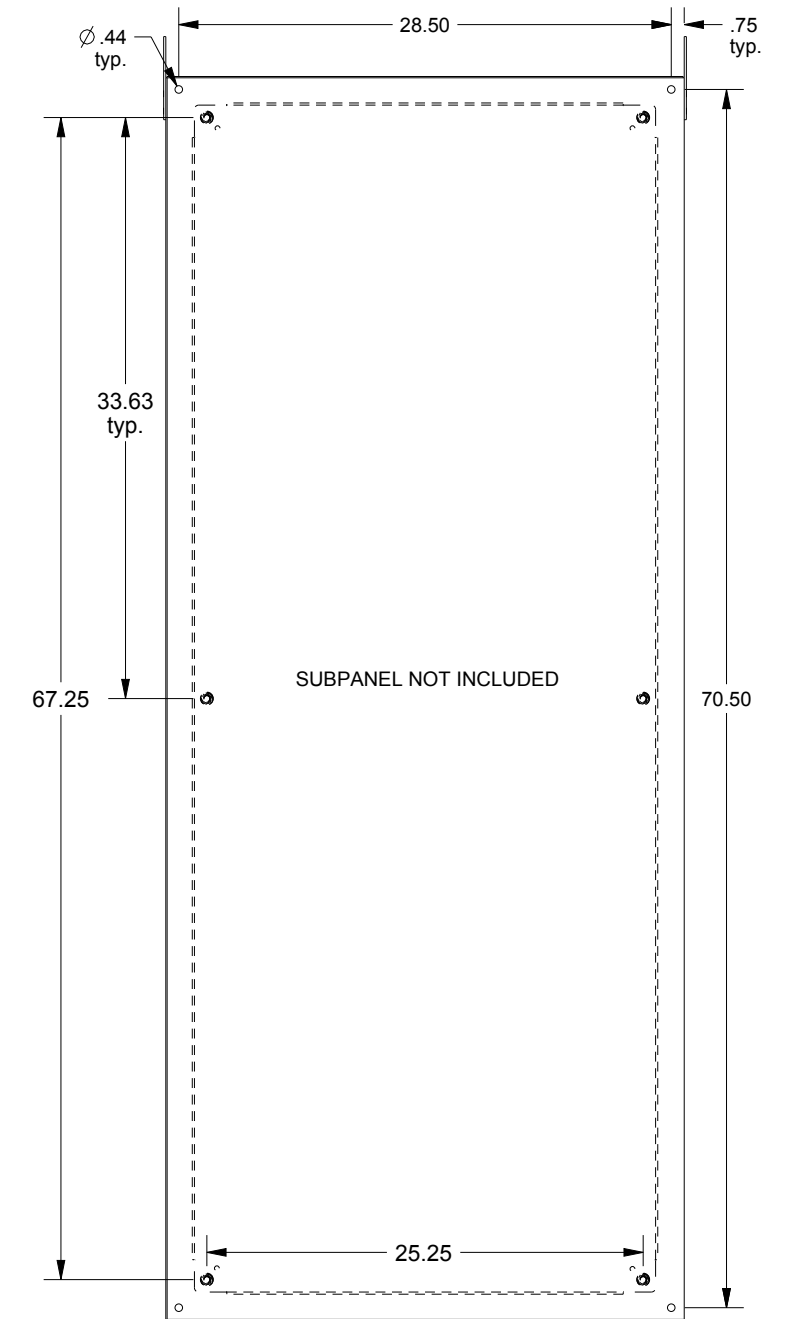

SAGINAW CONTROL & ENGINEERING

SCE-72EL3024LP = SCE-09 GRAY
SCE-72EL3024LPLG = RAL 7035

BOTTOM VIEW

TOP VIEW

LEFT SIDE VIEW

FRONT VIEW

RIGHT SIDE VIEW

EXTERNAL REAR VIEW

.75 typ.