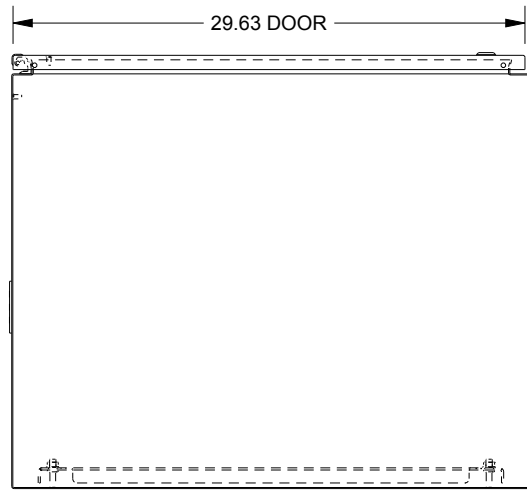

SAGINAW CONTROL & ENGINEERING

SCE-72EL3024LP = SCE-09 GRAY
SCE-72EL3024LPLG = RAL 7035

BOTTOM VIEW

TOP VIEW

LEFT SIDE VIEW

FRONT VIEW

RIGHT SIDE VIEW

EXTERNAL REAR VIEW

.75 typ.