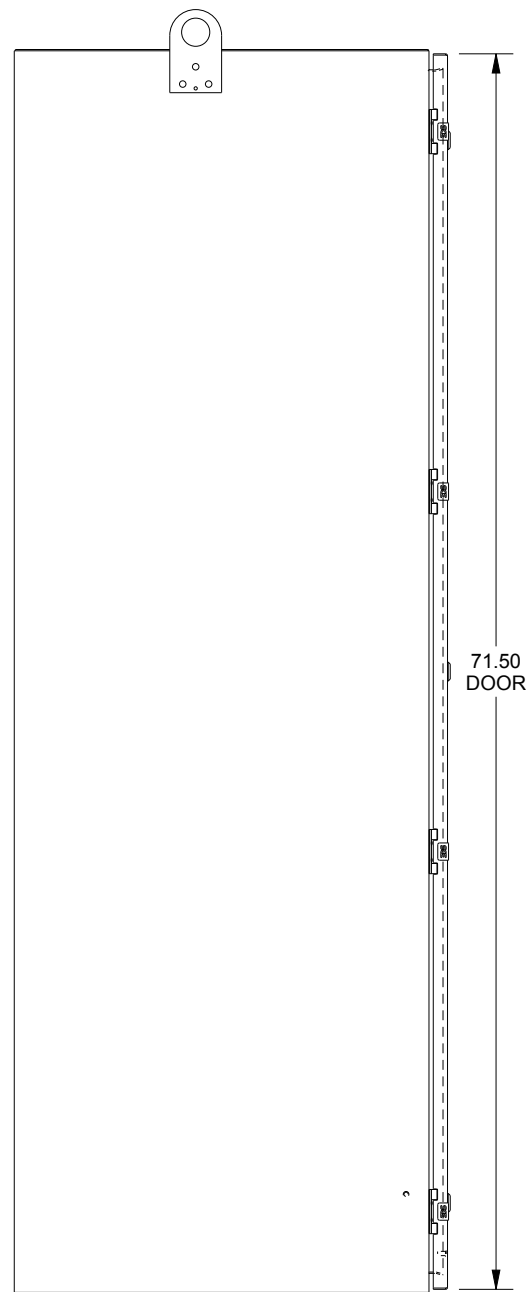

SAGINAW CONTROL & ENGINEERING

SCE-72EL3024LP = SCE-09 GRAY
SCE-72EL3024LPLG = RAL 7035

BOTTOM VIEW

TOP VIEW

LEFT SIDE VIEW

FRONT VIEW

RIGHT SIDE VIEW

EXTERNAL REAR VIEW

.75 typ.