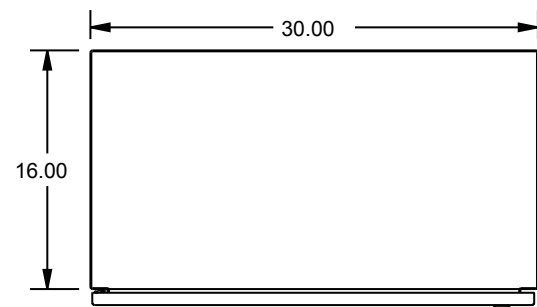

SAGINAW CONTROL & ENGINEERING

SCE-72EL3016SS6LP

TOP VIEW

LEFT SIDE VIEW

FRONT VIEW

RIGHT SIDE VIEW

EXTERNAL REAR VIEW

BOTTOM VIEW