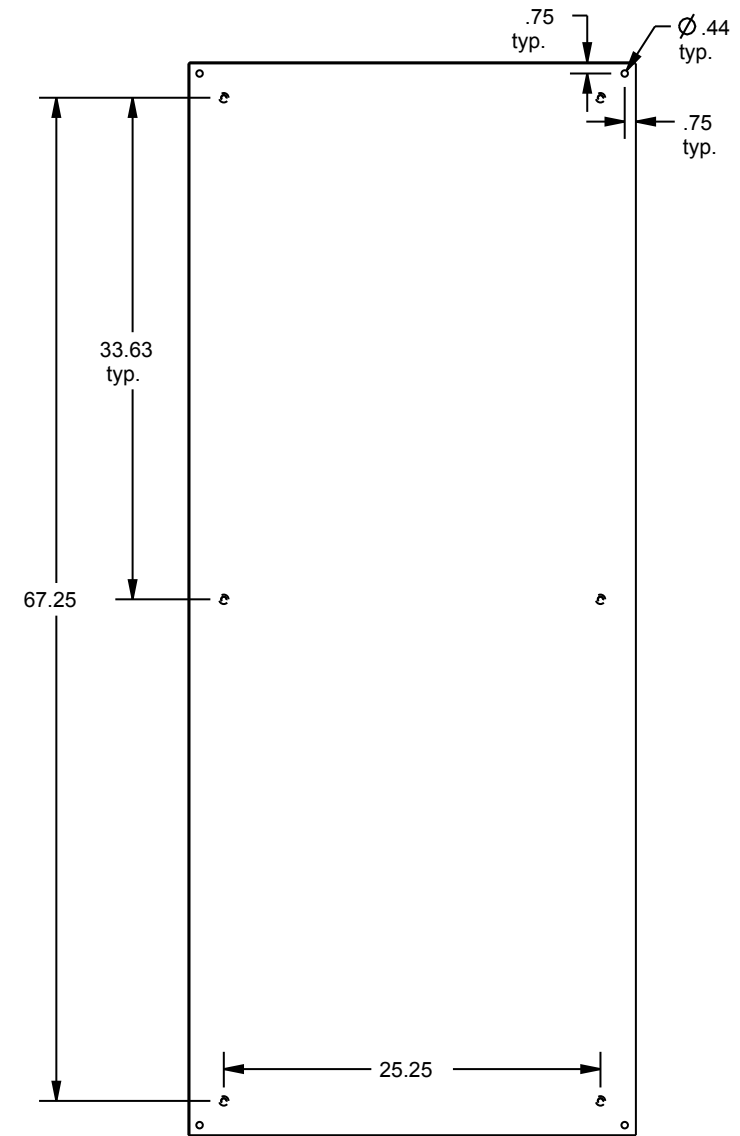

SAGINAW CONTROL & ENGINEERING

SCE-72EL3016SS6LP

TOP VIEW

LEFT SIDE VIEW

FRONT VIEW

RIGHT SIDE VIEW

EXTERNAL REAR VIEW

BOTTOM VIEW