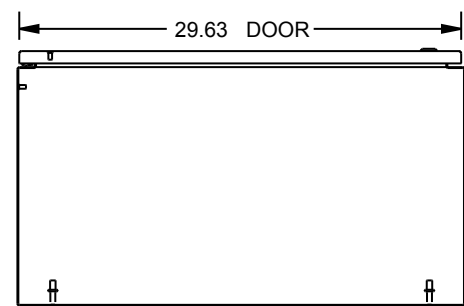

SAGINAW CONTROL & ENGINEERING

SCE-72EL3016SS6LP

TOP VIEW

LEFT SIDE VIEW

FRONT VIEW

RIGHT SIDE VIEW

EXTERNAL REAR VIEW

BOTTOM VIEW