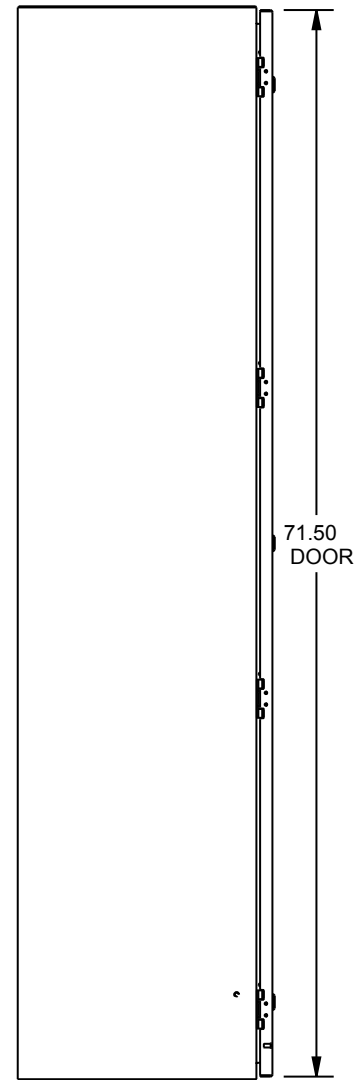

SAGINAW CONTROL & ENGINEERING

SCE-72EL3016SS6LP

TOP VIEW

LEFT SIDE VIEW

FRONT VIEW

RIGHT SIDE VIEW

EXTERNAL REAR VIEW

BOTTOM VIEW