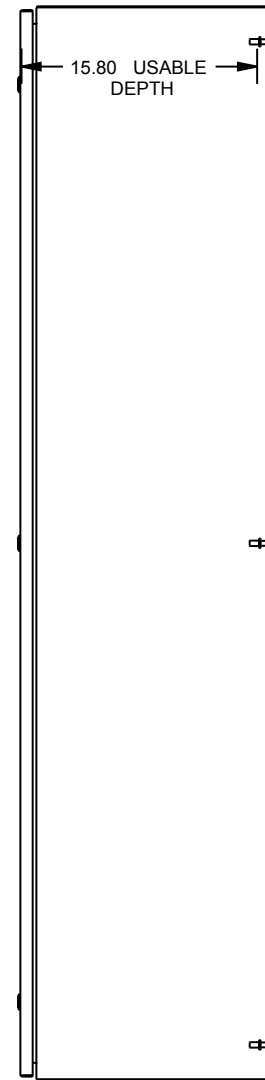

SAGINAW CONTROL & ENGINEERING

SCE-72EL3016SS6LP

TOP VIEW

LEFT SIDE VIEW

FRONT VIEW

RIGHT SIDE VIEW

EXTERNAL REAR VIEW

BOTTOM VIEW