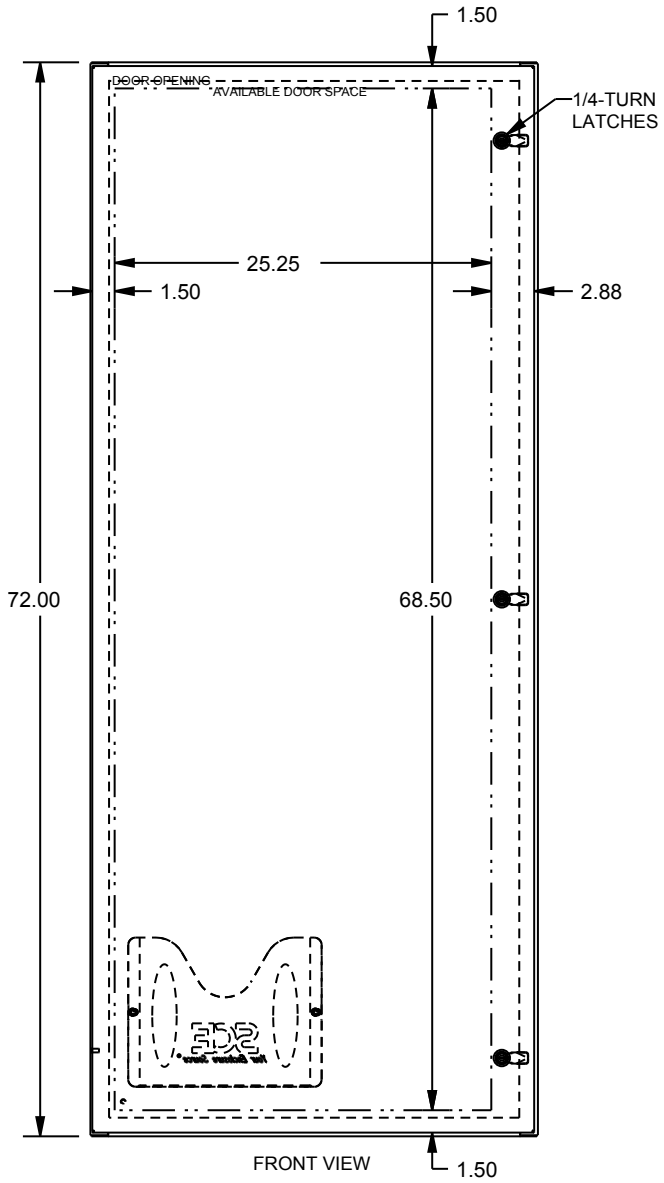

SAGINAW CONTROL & ENGINEERING

SCE-72EL3016SS6LP

TOP VIEW

LEFT SIDE VIEW

FRONT VIEW

RIGHT SIDE VIEW

EXTERNAL REAR VIEW

BOTTOM VIEW