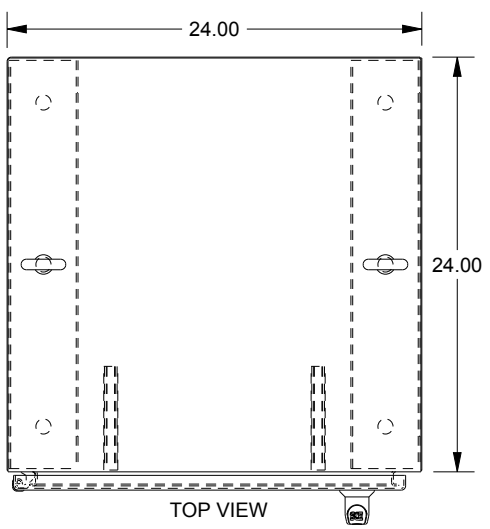

SAGINAW CONTROL & ENGINEERING

SCE-72EL2424SSFS

BOTTOM VIEW

TOP VIEW

LEFT SIDE VIEW

FRONT VIEW

RIGHT SIDE VIEW

EXTERNAL REAR VIEW