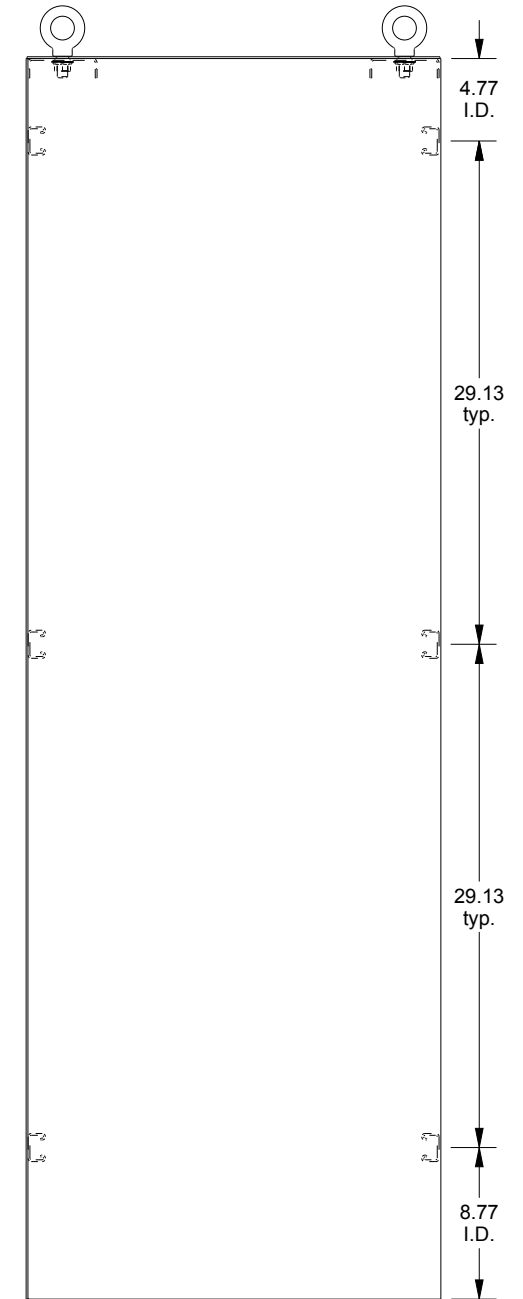

SAGINAW CONTROL & ENGINEERING

SCE-72EL2424SSFS

BOTTOM VIEW

TOP VIEW

LEFT SIDE VIEW

FRONT VIEW

RIGHT SIDE VIEW

EXTERNAL REAR VIEW