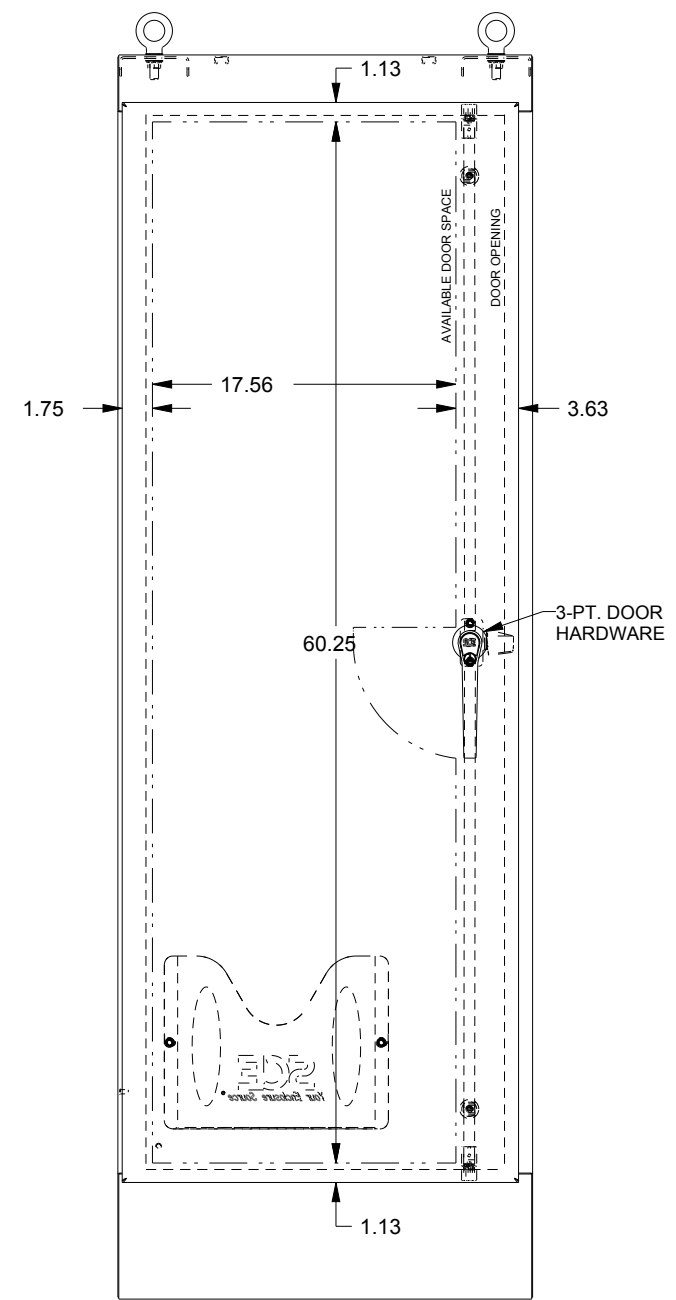

SAGINAW CONTROL & ENGINEERING

SCE-72EL2424SS6FS

BOTTOM VIEW

TOP VIEW

LEFT SIDE VIEW

FRONT VIEW

RIGHT SIDE VIEW

EXTERNAL REAR VIEW