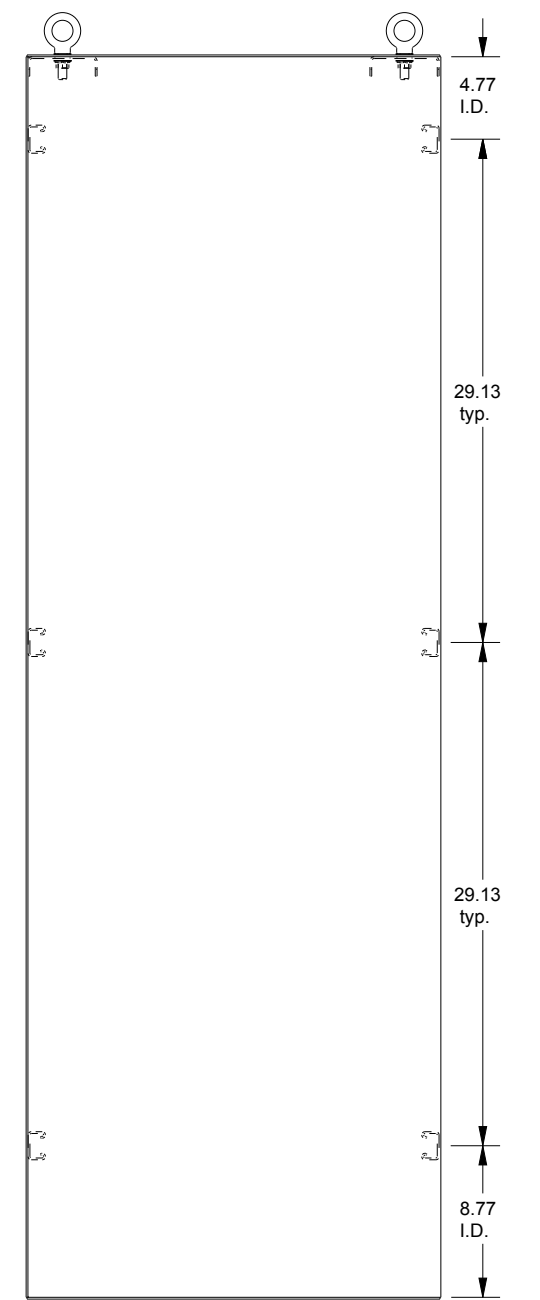

SAGINAW CONTROL & ENGINEERING

SCE-72EL2424SS6FS

BOTTOM VIEW

TOP VIEW

LEFT SIDE VIEW

FRONT VIEW

RIGHT SIDE VIEW

EXTERNAL REAR VIEW