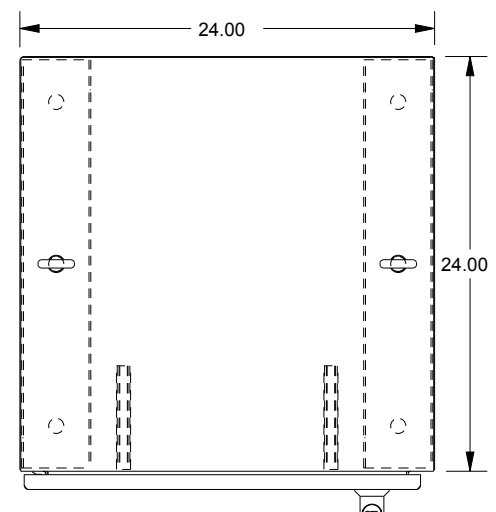

SAGINAW CONTROL & ENGINEERING

SCE-72EL2424SS6FS

BOTTOM VIEW

TOP VIEW

LEFT SIDE VIEW

FRONT VIEW

RIGHT SIDE VIEW

EXTERNAL REAR VIEW