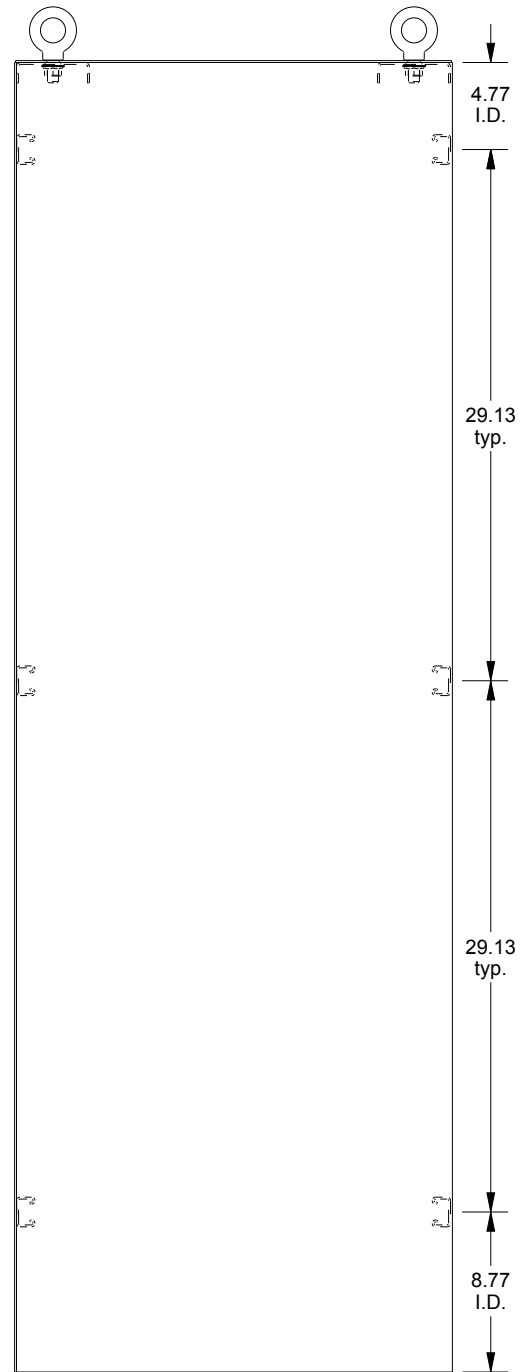

## SCE-72EL2418SS6FS

BOTTOM VIEW

TOP VIEW

LEFT SIDE VIEW

FRONT VIEW

RIGHT SIDE VIEW

EXTERNAL REAR VIEW