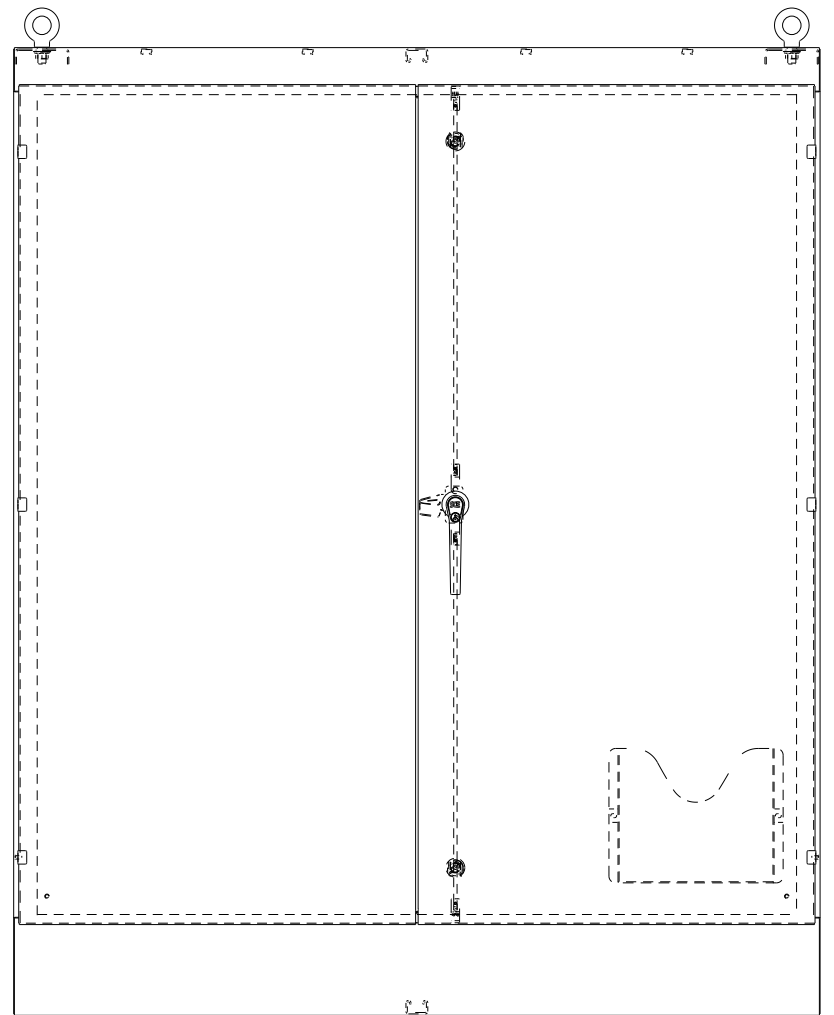

SAGINAW CONTROL & ENGINEERING

SCE-726018SSFSD

TOP VIEW

LEFT SIDE VIEW

FRONT VIEW

RIGHT SIDE VIEW

EXTERNAL REAR VIEW

BOTTOM VIEW