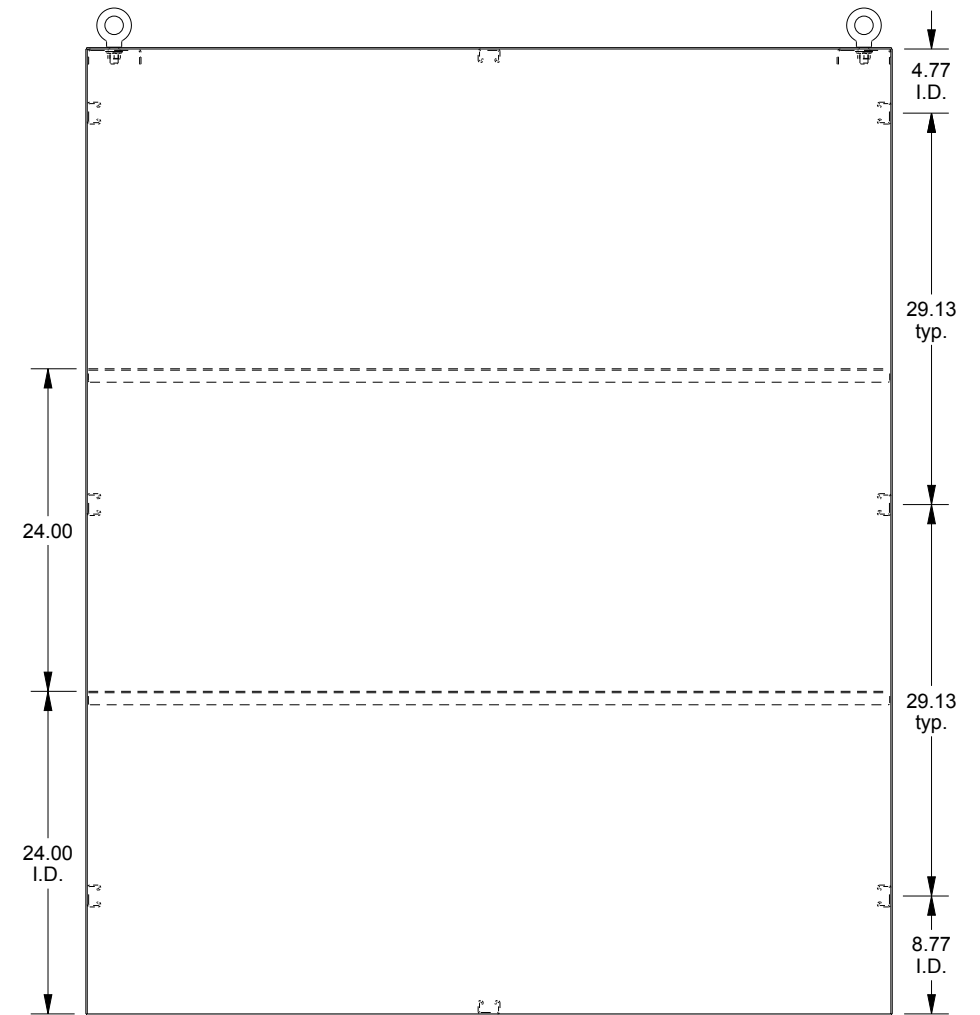

SAGINAW CONTROL & ENGINEERING

SCE-726018SSFSD

TOP VIEW

LEFT SIDE VIEW

FRONT VIEW

RIGHT SIDE VIEW

EXTERNAL REAR VIEW

BOTTOM VIEW