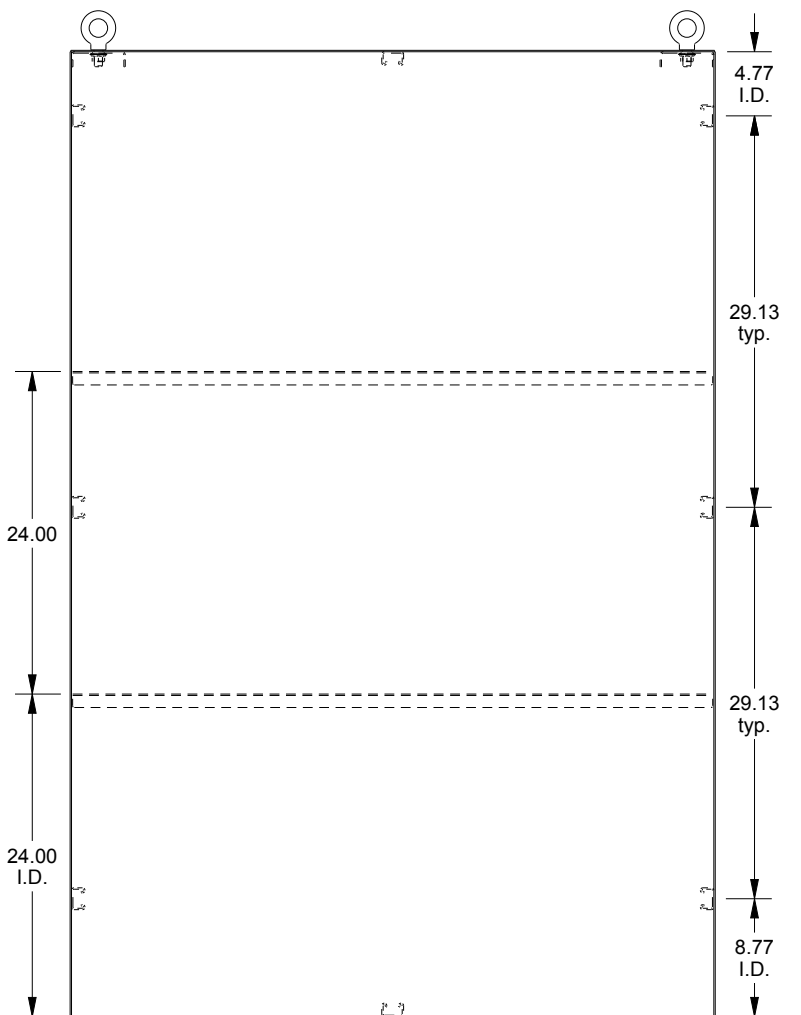

SAGINAW CONTROL & ENGINEERING

SCE-724818SSFSD

TOP VIEW

LEFT SIDE VIEW

FRONT VIEW

RIGHT SIDE VIEW

EXTERNAL REAR VIEW

BOTTOM VIEW