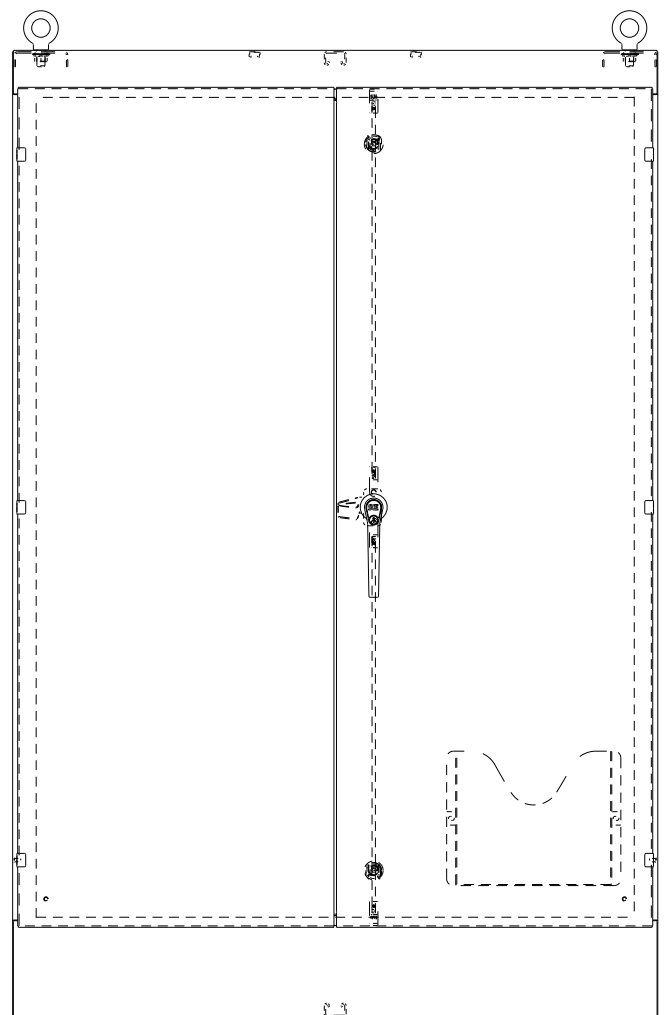

SAGINAW CONTROL & ENGINEERING

SCE-724818SSFSD

TOP VIEW

LEFT SIDE VIEW

FRONT VIEW

RIGHT SIDE VIEW

EXTERNAL REAR VIEW

BOTTOM VIEW